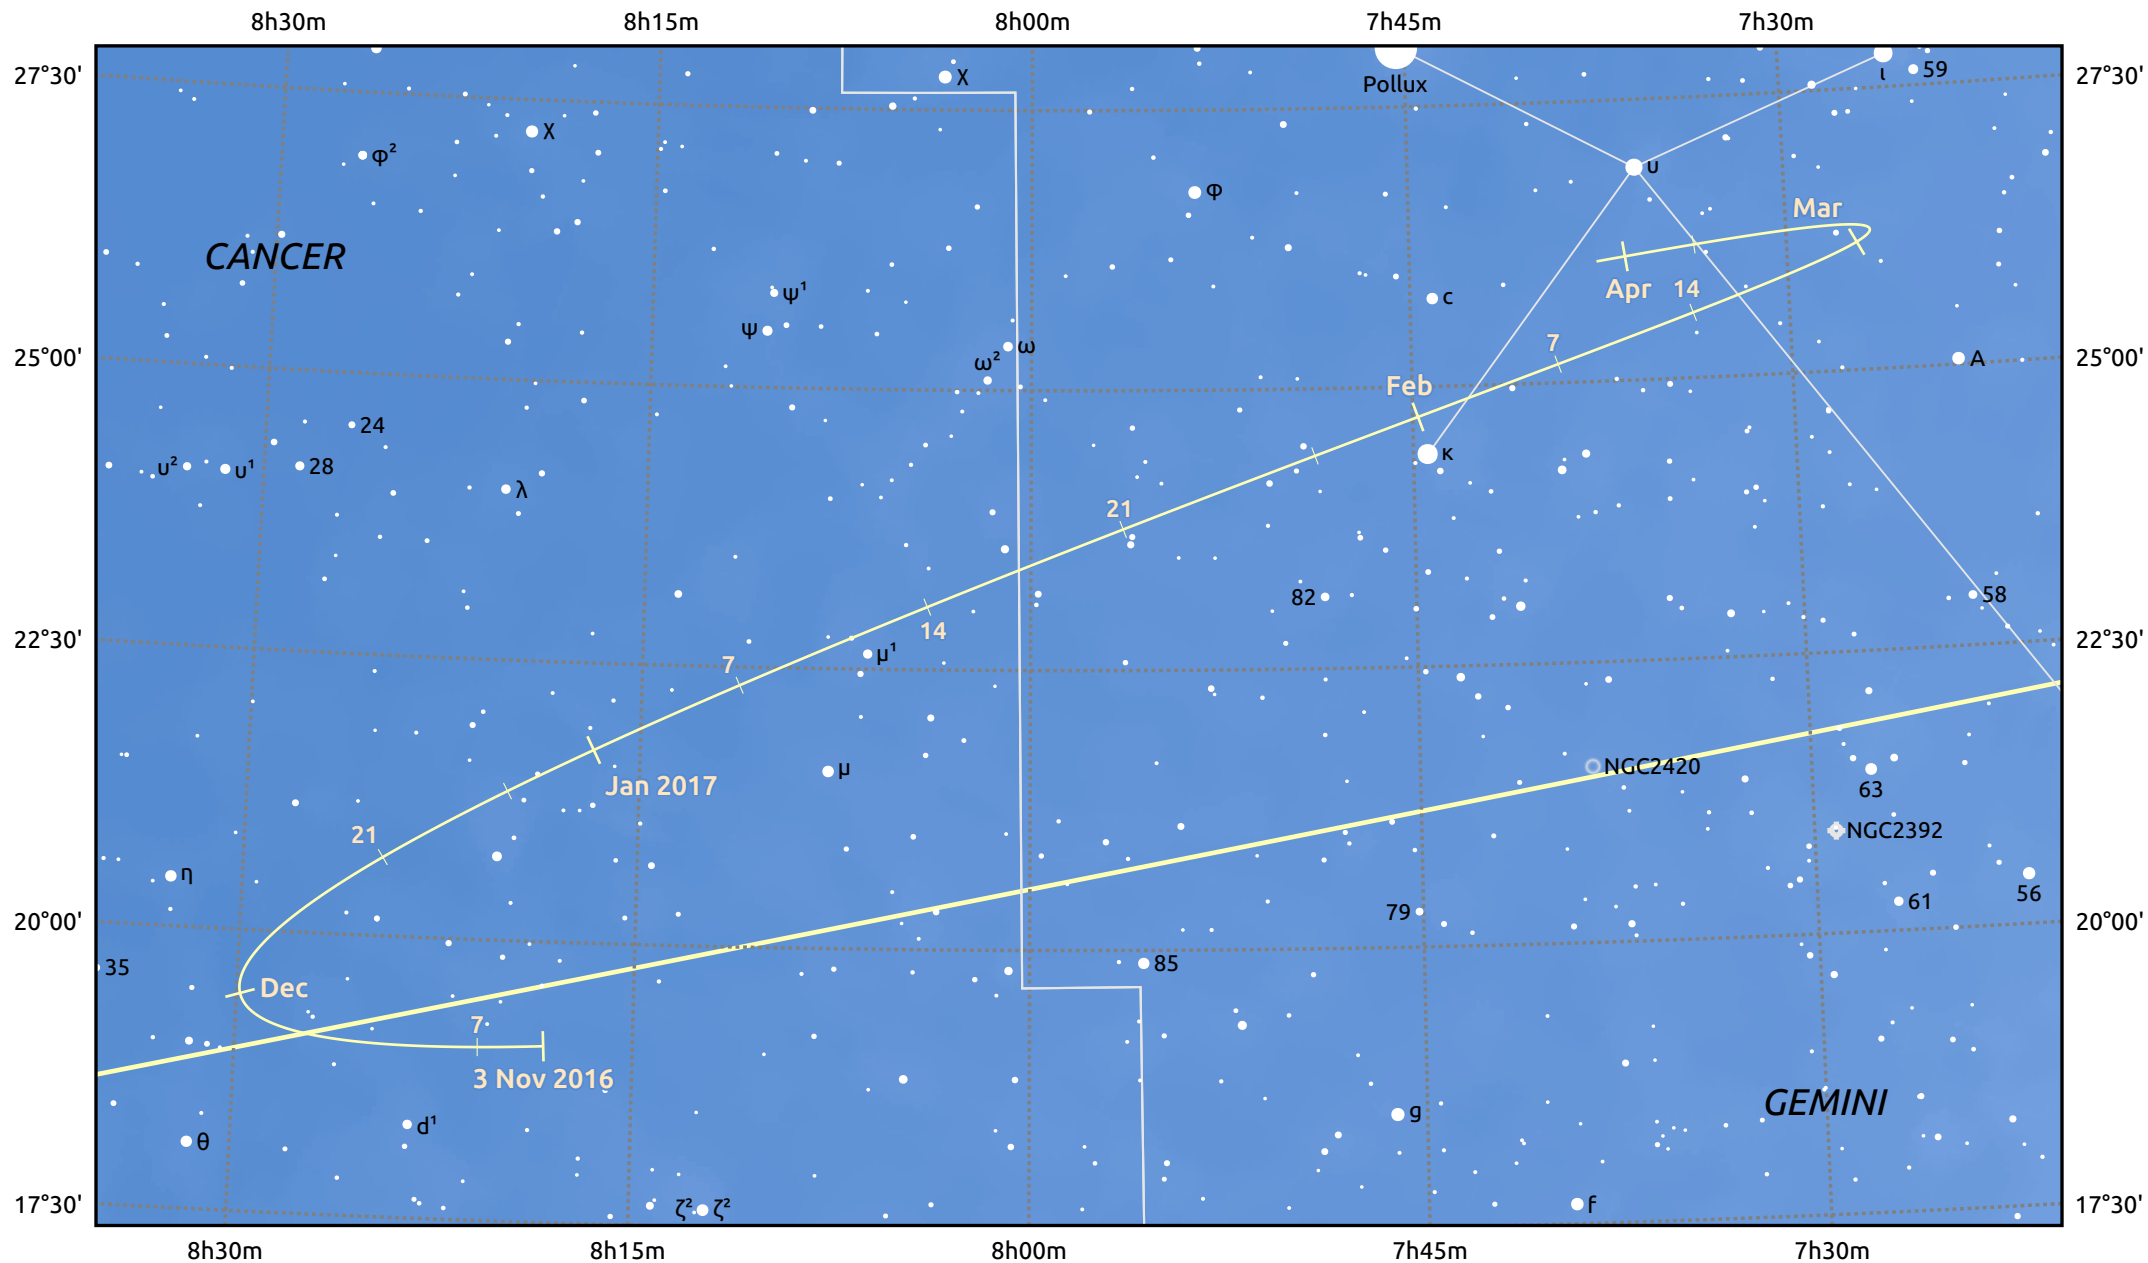

The path of Asteroid 4 Vesta around opposition on 17 Jan 2017

© Dominic Ford 2011–2025. Date markers placed at midnight UTC. Downloaded from <https://in-the-sky.org>

Magnitude scale: · 9.0 · 8.0 · 7.0 · 6.0 ● 5.0 ● 4.0 ● 3.0 ● 2.0 ● 1.0

— Ecliptic Plane

Galaxy Bright nebula Open cluster Globular cluster Planetary nebula

Date	Mag	Phase
2016 Dec 1	7.6	97%
2016 Dec 22	7.1	99%
2017 Jan 1	6.8	100%
2017 Feb 1	6.7	100%
2017 Mar 1	7.4	98%
2017 Apr 1	7.9	96%