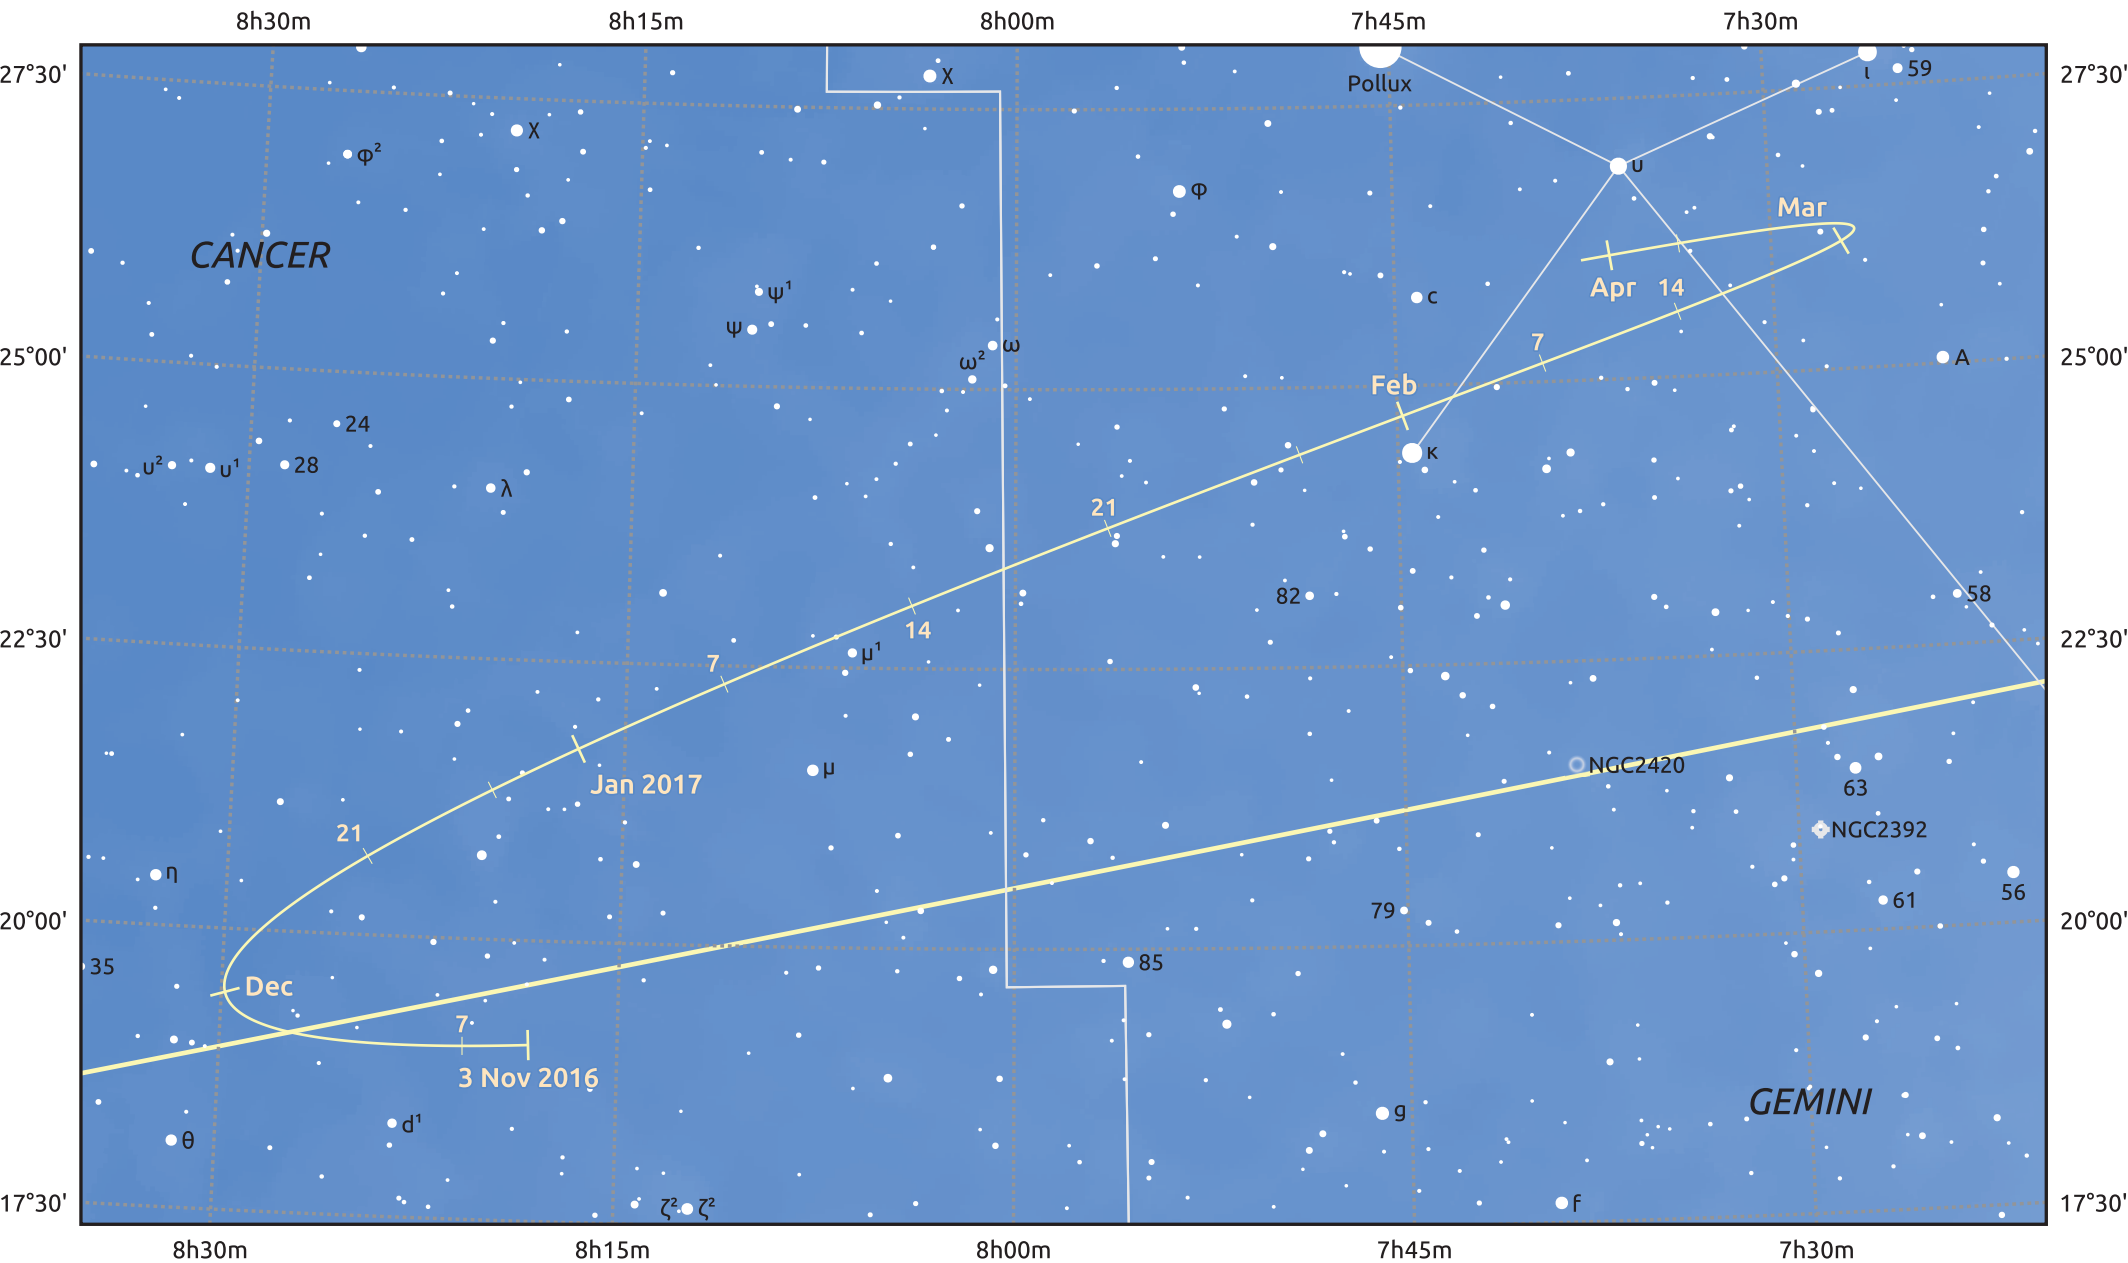

The path of Asteroid 4 Vesta around opposition on 17 Jan 2017

© Dominic Ford 2011–2025. Date markers placed at midnight UTC. Downloaded from <https://in-the-sky.org>

Magnitude scale: 9.0 8.0 7.0 6.0 5.0 4.0 3.0 2.0 1.0

Ecliptic Plane

Galaxy Bright nebula Open cluster Globular cluster Planetary nebula

Date	Mag	Phase
2016 Dec 1	7.6	97%
2016 Dec 22	7.1	99%
2017 Jan 1	6.8	100%
2017 Feb 1	6.7	100%
2017 Mar 1	7.4	98%
2017 Apr 1	7.9	96%