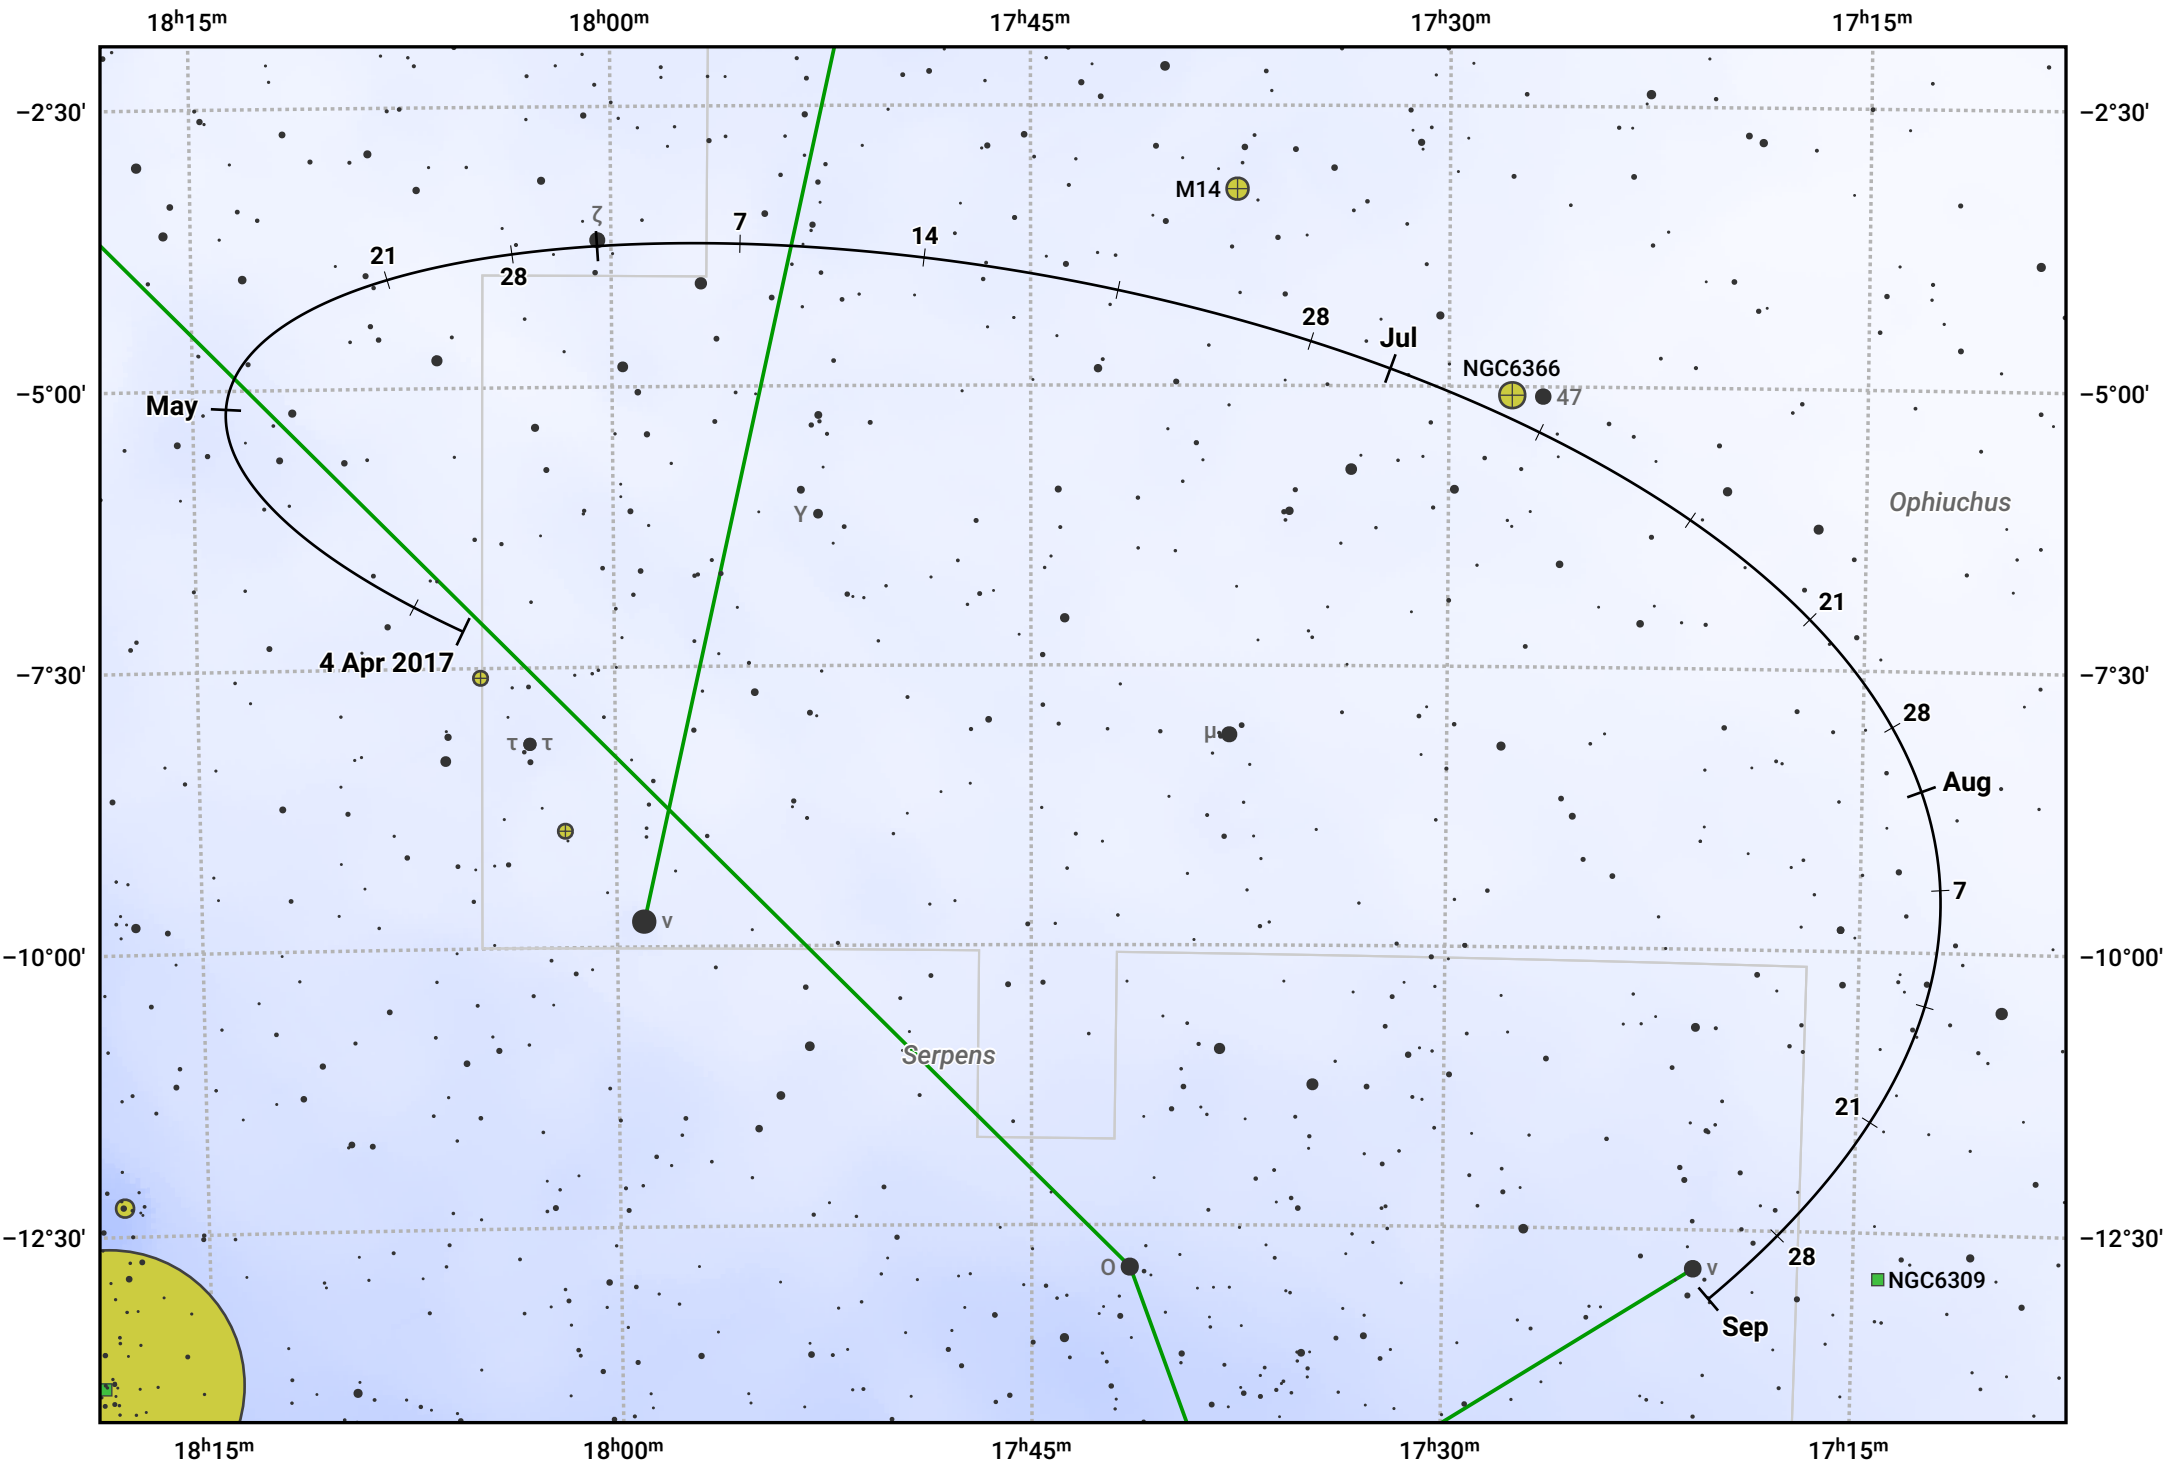

The path of Asteroid 6 Hebe around opposition on 18 Jun 2017

© Dominic Ford 2011–2024. Date markers placed at midnight UTC. Downloaded from <https://in-the-sky.org>

Magnitude scale: 10.0 9.0 8.0 7.0 6.0 5.0 4.0 3.0

— Ecliptic Plane

Galaxy Bright nebula Open cluster Globular cluster

Date	Mag	Phase
2017 May 1	10.1	97%
2017 May 23	9.6	99%
2017 Jun 1	9.4	99%
2017 Jul 1	9.2	99%
2017 Aug 1	9.6	97%
2017 Sep 1	10.1	95%