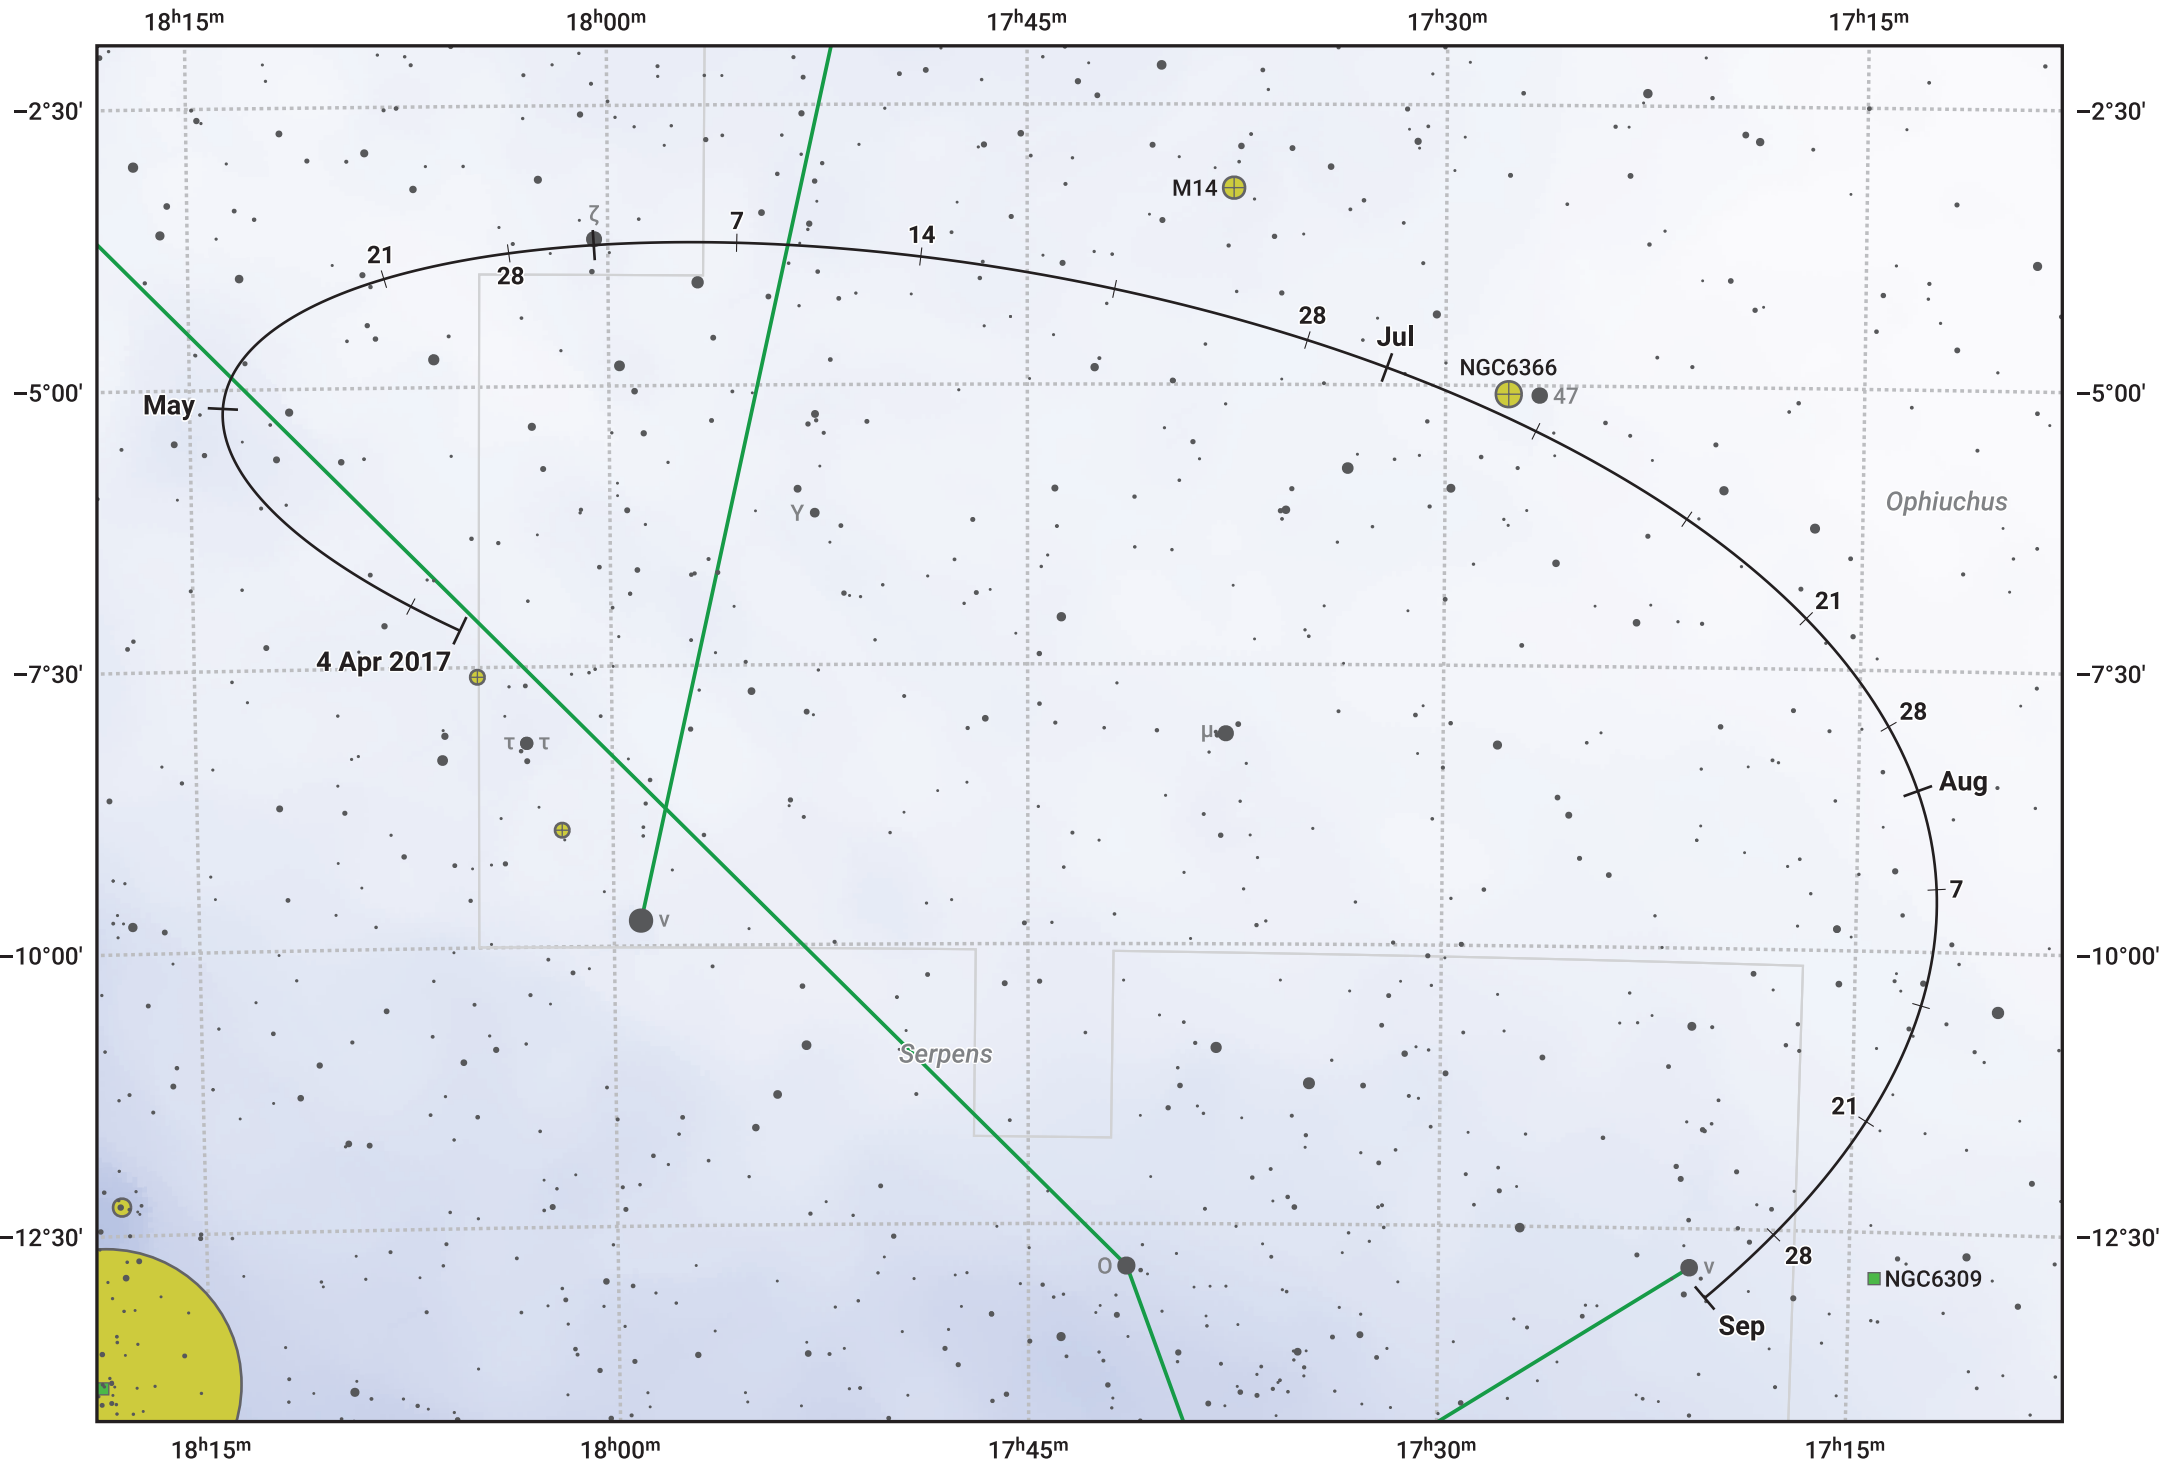

The path of Asteroid 6 Hebe around opposition on 18 Jun 2017

© Dominic Ford 2011–2024. Date markers placed at midnight UTC. Downloaded from <https://in-the-sky.org>

Magnitude scale: 10.0 9.0 8.0 7.0 6.0 5.0 4.0 3.0

— Ecliptic Plane

Galaxy Bright nebula Open cluster Globular cluster

Date	Mag	Phase
2017 May 1	10.1	97%
2017 May 23	9.6	99%
2017 Jun 1	9.4	99%
2017 Jul 1	9.2	99%
2017 Aug 1	9.6	97%
2017 Sep 1	10.1	95%