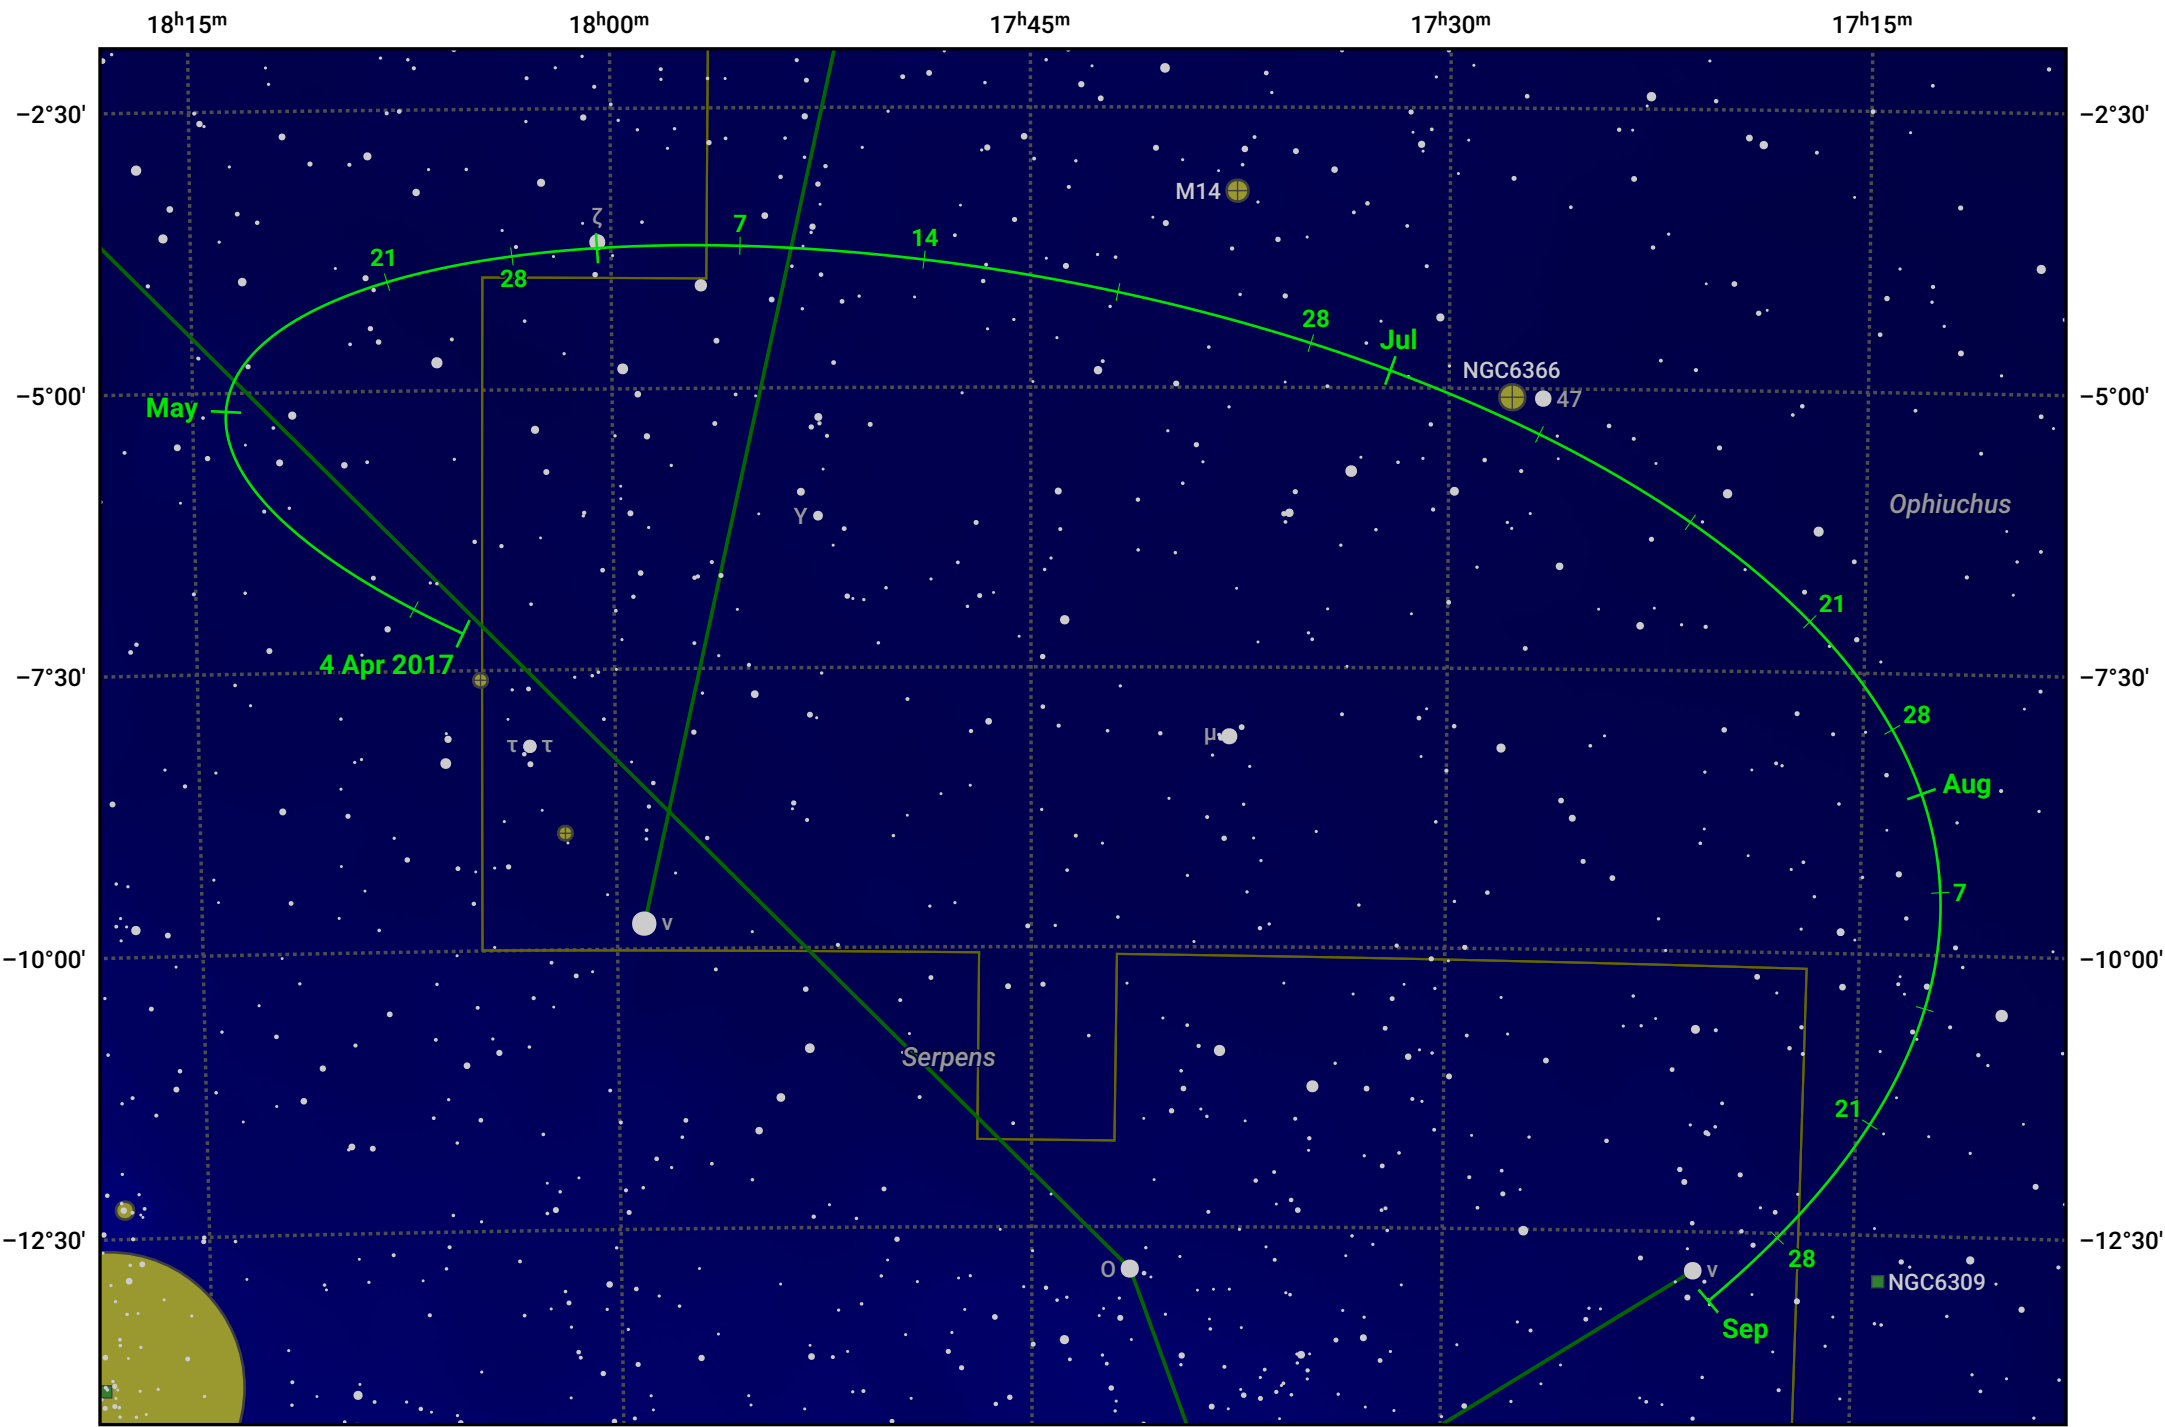

The path of Asteroid 6 Hebe around opposition on 18 Jun 2017

© Dominic Ford 2011–2024. Date markers placed at midnight UTC. Downloaded from <https://in-the-sky.org>

Magnitude scale: 10.0 9.0 8.0 7.0 6.0 5.0 4.0 3.0

— Ecliptic Plane

Galaxy Bright nebula Open cluster Globular cluster

Date	Mag	Phase
2017 May 1	10.1	97%
2017 May 23	9.6	99%
2017 Jun 1	9.4	99%
2017 Jul 1	9.2	99%
2017 Aug 1	9.6	97%
2017 Sep 1	10.1	95%