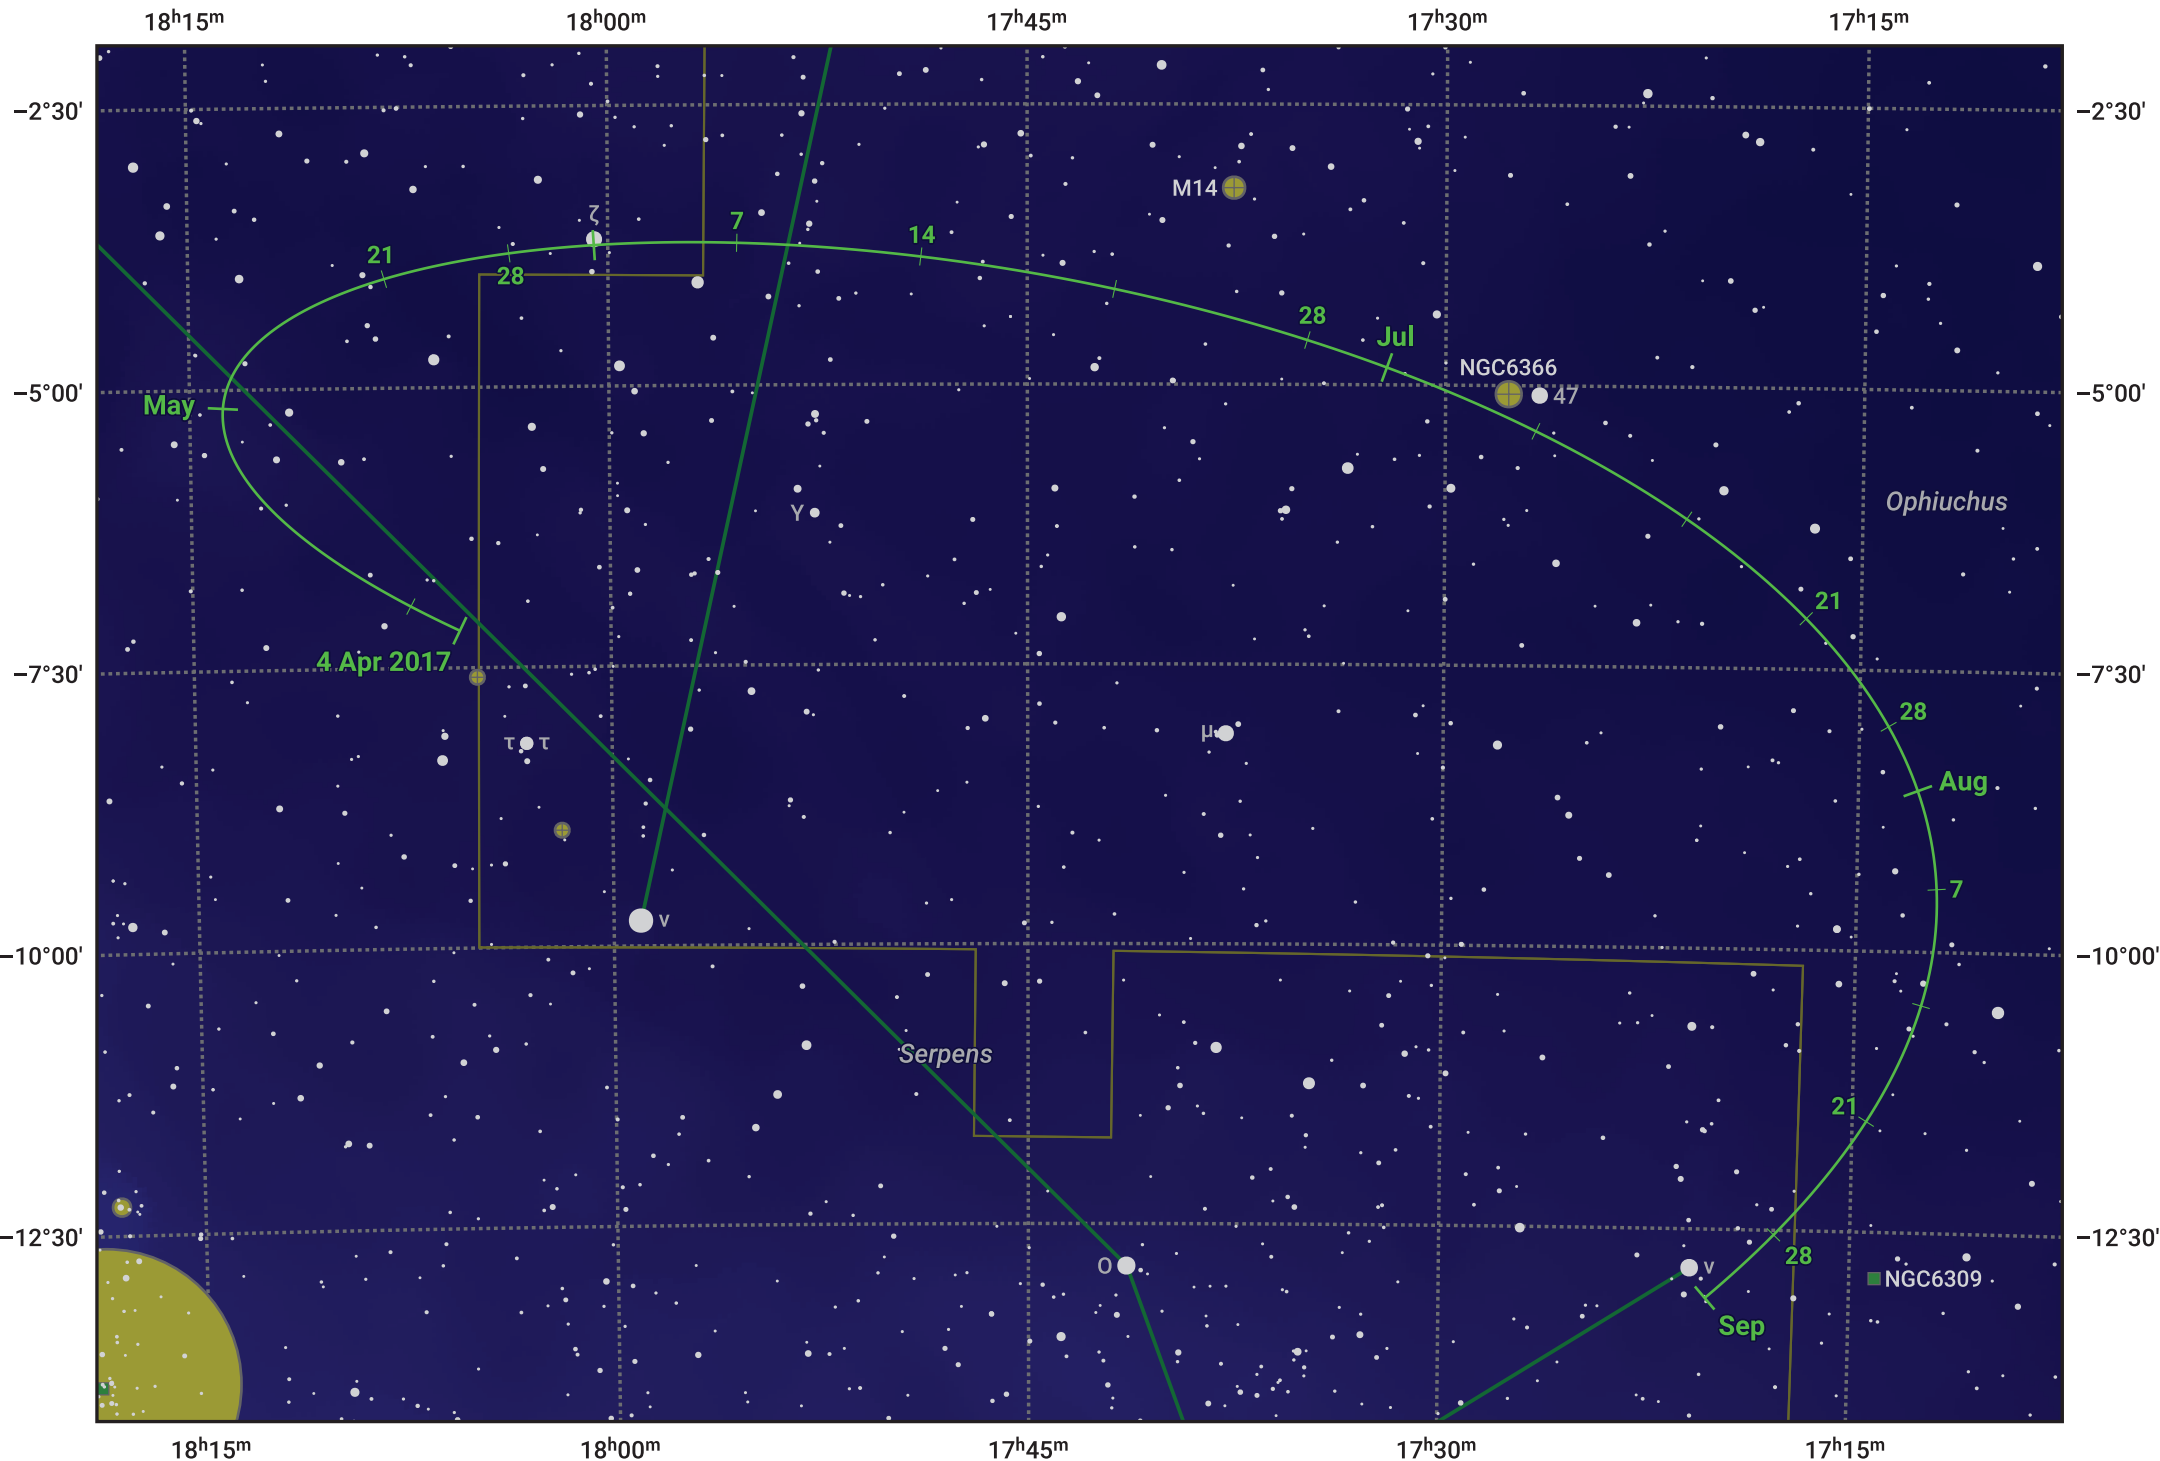

# The path of Asteroid 6 Hebe around opposition on 18 Jun 2017

© Dominic Ford 2011–2024. Date markers placed at midnight UTC. Downloaded from <https://in-the-sky.org>

Magnitude scale: ● 10.0 ● 9.0 ● 8.0 ● 7.0 ● 6.0 ● 5.0 ● 4.0 ● 3.0

— Ecliptic Plane

■ Galaxy   
 ■ Bright nebula   
 ● Open cluster   
 ● Globular cluster

Date	Mag	Phase
2017 May 1	10.1	97%
2017 May 23	9.6	99%
2017 Jun 1	9.4	99%
2017 Jul 1	9.2	99%
2017 Aug 1	9.6	97%
2017 Sep 1	10.1	95%