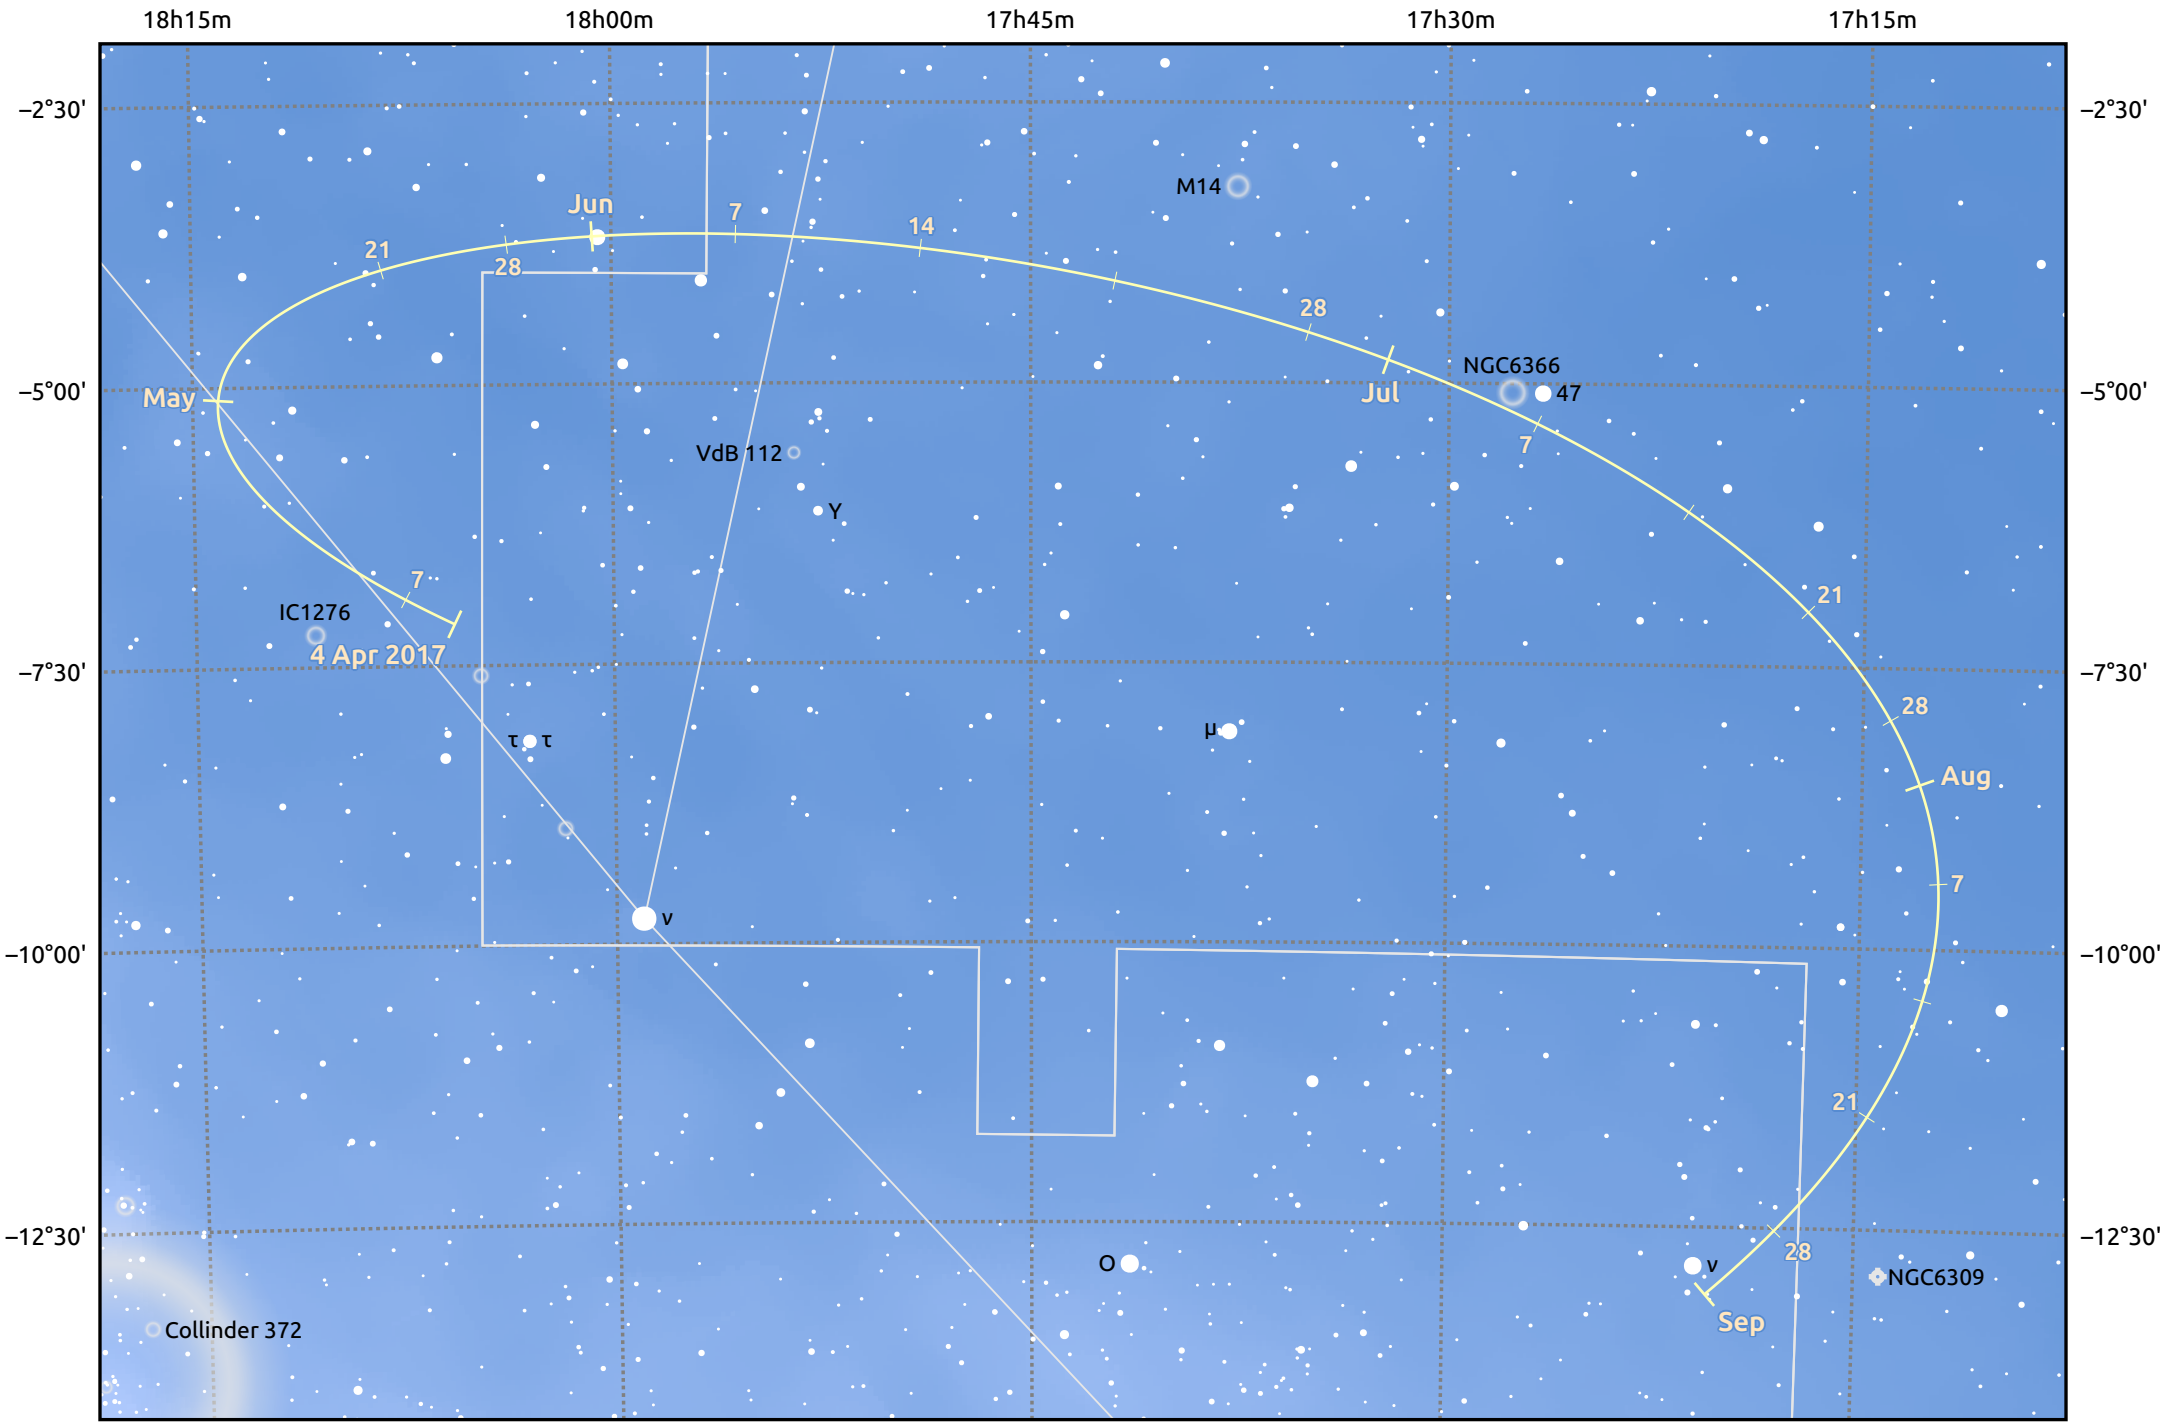

The path of Asteroid 6 Hebe around opposition on 18 Jun 2017

© Dominic Ford 2011–2025. Date markers placed at midnight UTC. Downloaded from <https://in-the-sky.org>

Magnitude scale: 10.0 9.0 8.0 7.0 6.0 5.0 4.0 3.0

— Ecliptic Plane

Galaxy Bright nebula Open cluster Globular cluster Planetary nebula

Date	Mag	Phase
2017 May 1	10.1	97%
2017 May 23	9.6	99%
2017 Jun 1	9.4	99%
2017 Jul 1	9.2	99%
2017 Aug 1	9.6	97%
2017 Sep 1	10.1	95%