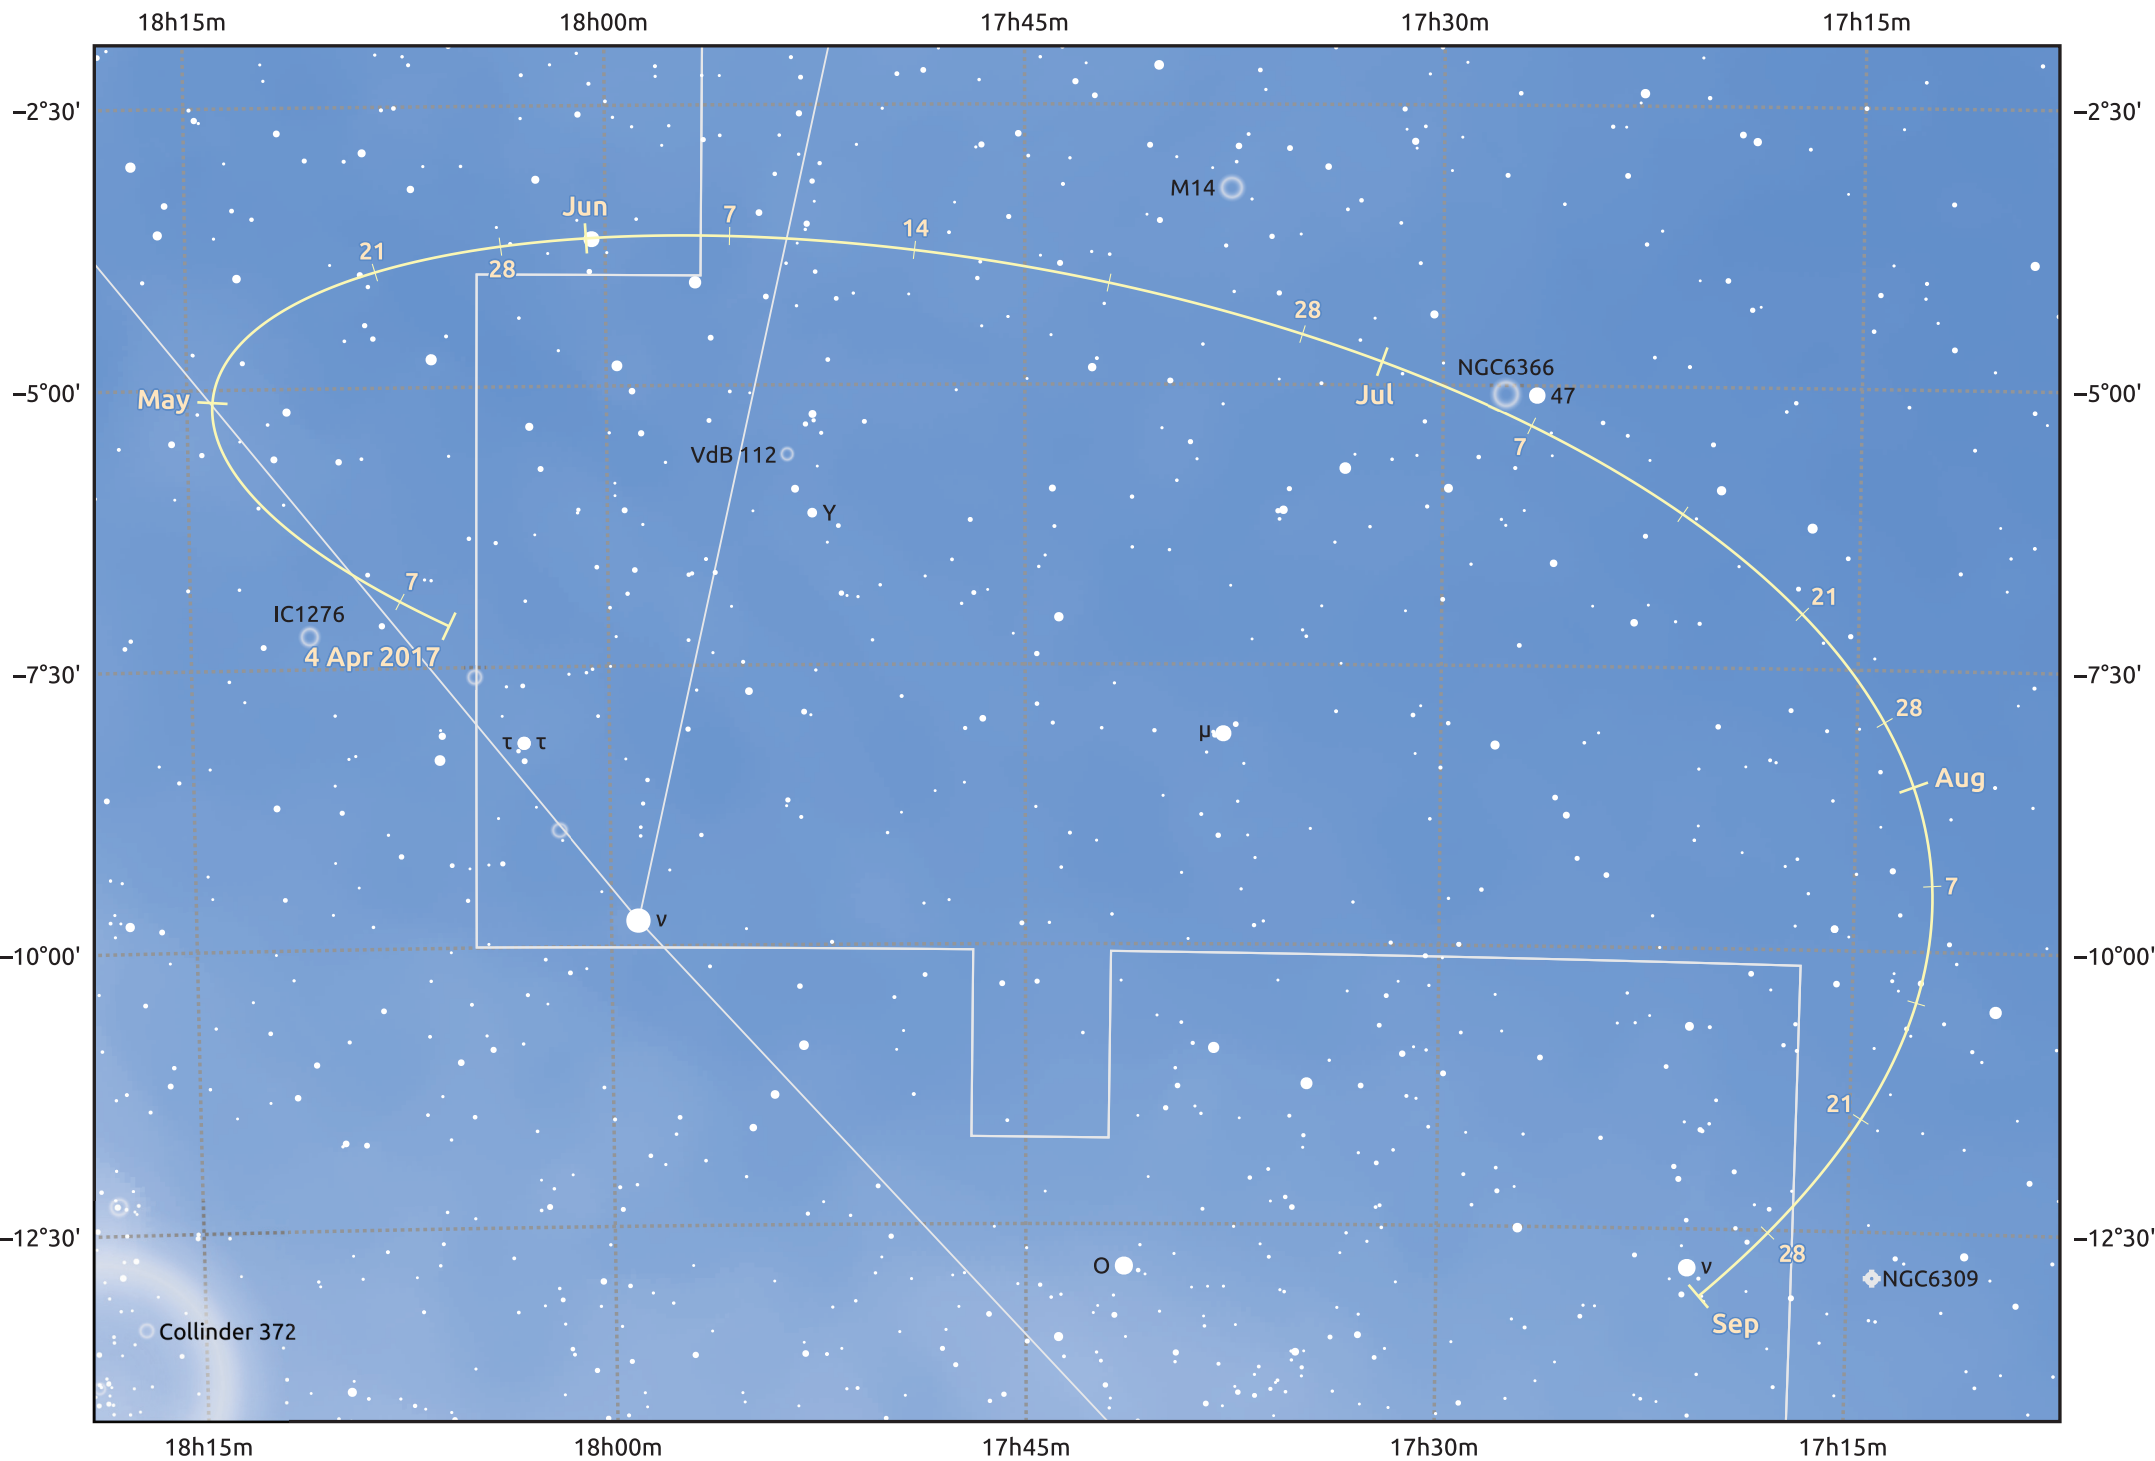

The path of Asteroid 6 Hebe around opposition on 18 Jun 2017

© Dominic Ford 2011–2025. Date markers placed at midnight UTC. Downloaded from <https://in-the-sky.org>

Magnitude scale: ● 10.0 ● 9.0 ● 8.0 ● 7.0 ● 6.0 ● 5.0 ● 4.0 ● 3.0

— Ecliptic Plane

Galaxy Bright nebula Open cluster Globular cluster Planetary nebula

Date	Mag	Phase
2017 May 1	10.1	97%
2017 May 23	9.6	99%
2017 Jun 1	9.4	99%
2017 Jul 1	9.2	99%
2017 Aug 1	9.6	97%
2017 Sep 1	10.1	95%