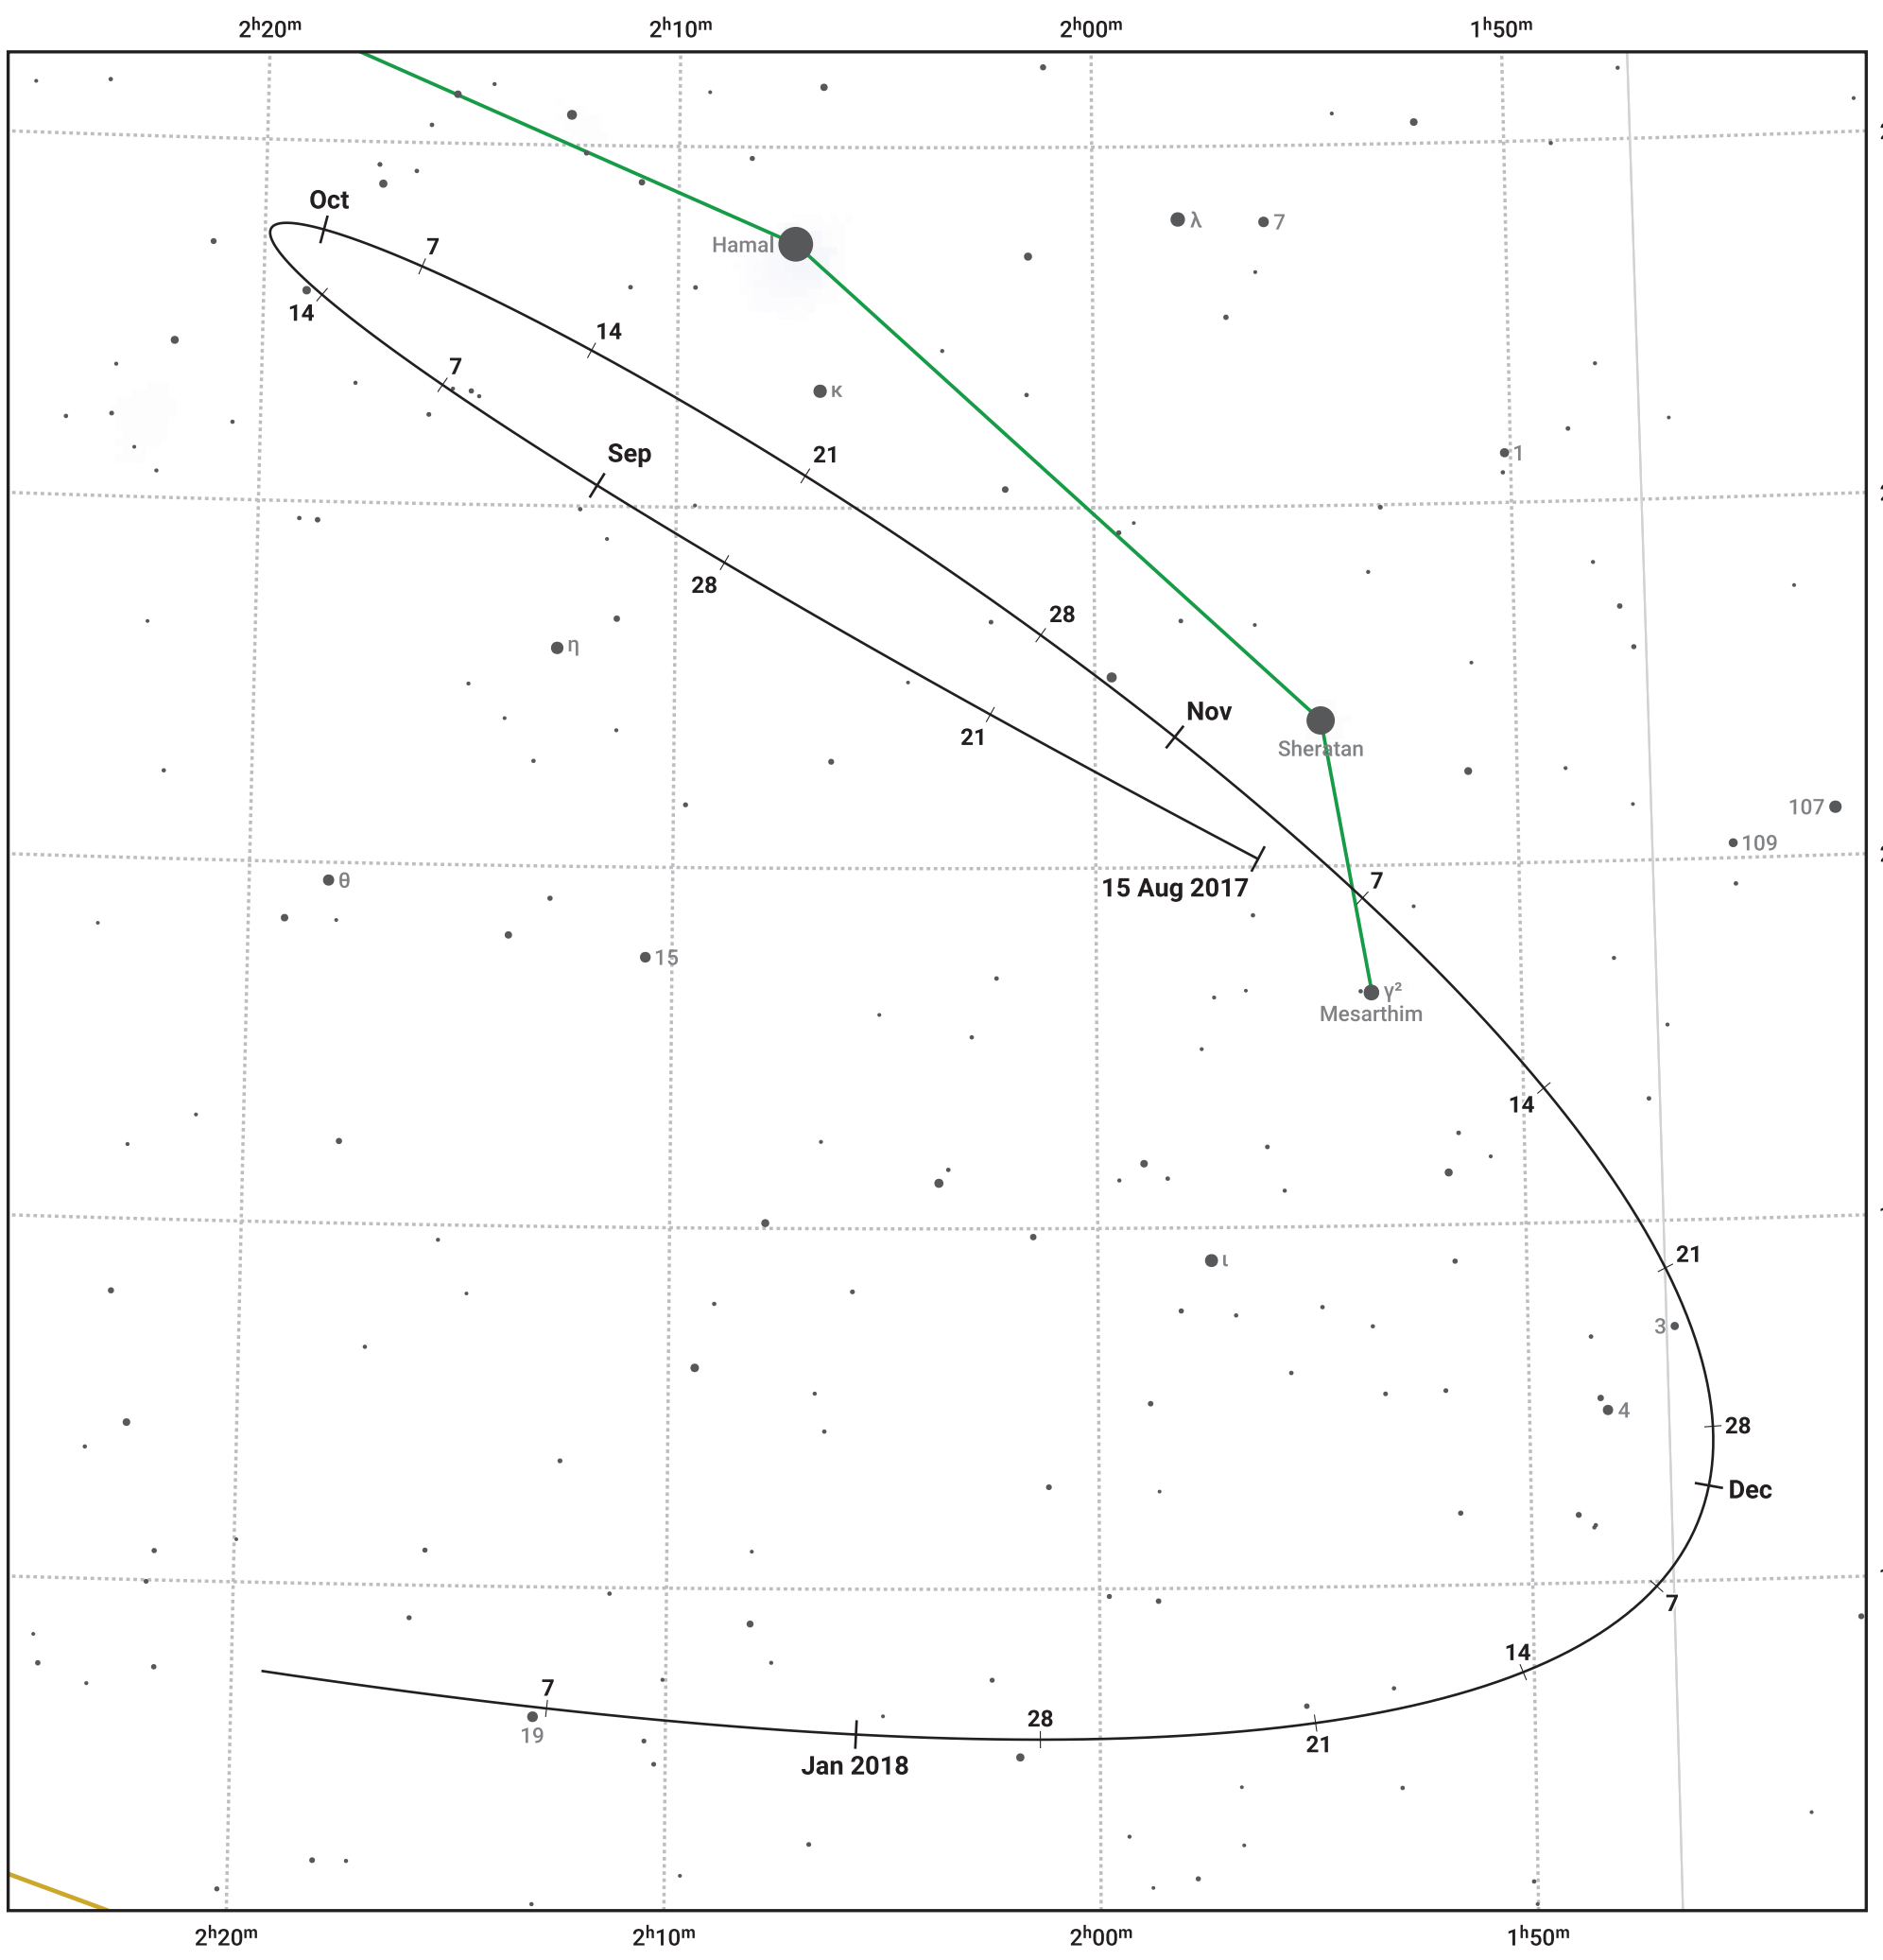

# The path of Asteroid 7 Iris around opposition on 29 Oct 2017

© Dominic Ford 2011–2024. Date markers placed at midnight UTC. Downloaded from <https://in-the-sky.org>

Magnitude scale: · 9.0 · 8.0 · 7.0 · 6.0 · 5.0 · 4.0 · 3.0 ● 2.0

— Ecliptic Plane

● Galaxy ■ Bright nebula ● Open cluster ⊕ Globular cluster

Date	Mag	Phase
2017 Sep 1	8.6	94%
2017 Sep 23	8.0	97%
2017 Oct 1	7.8	98%
2017 Nov 1	7.0	100%
2017 Dec 1	7.9	97%
2018 Jan 1	8.7	94%