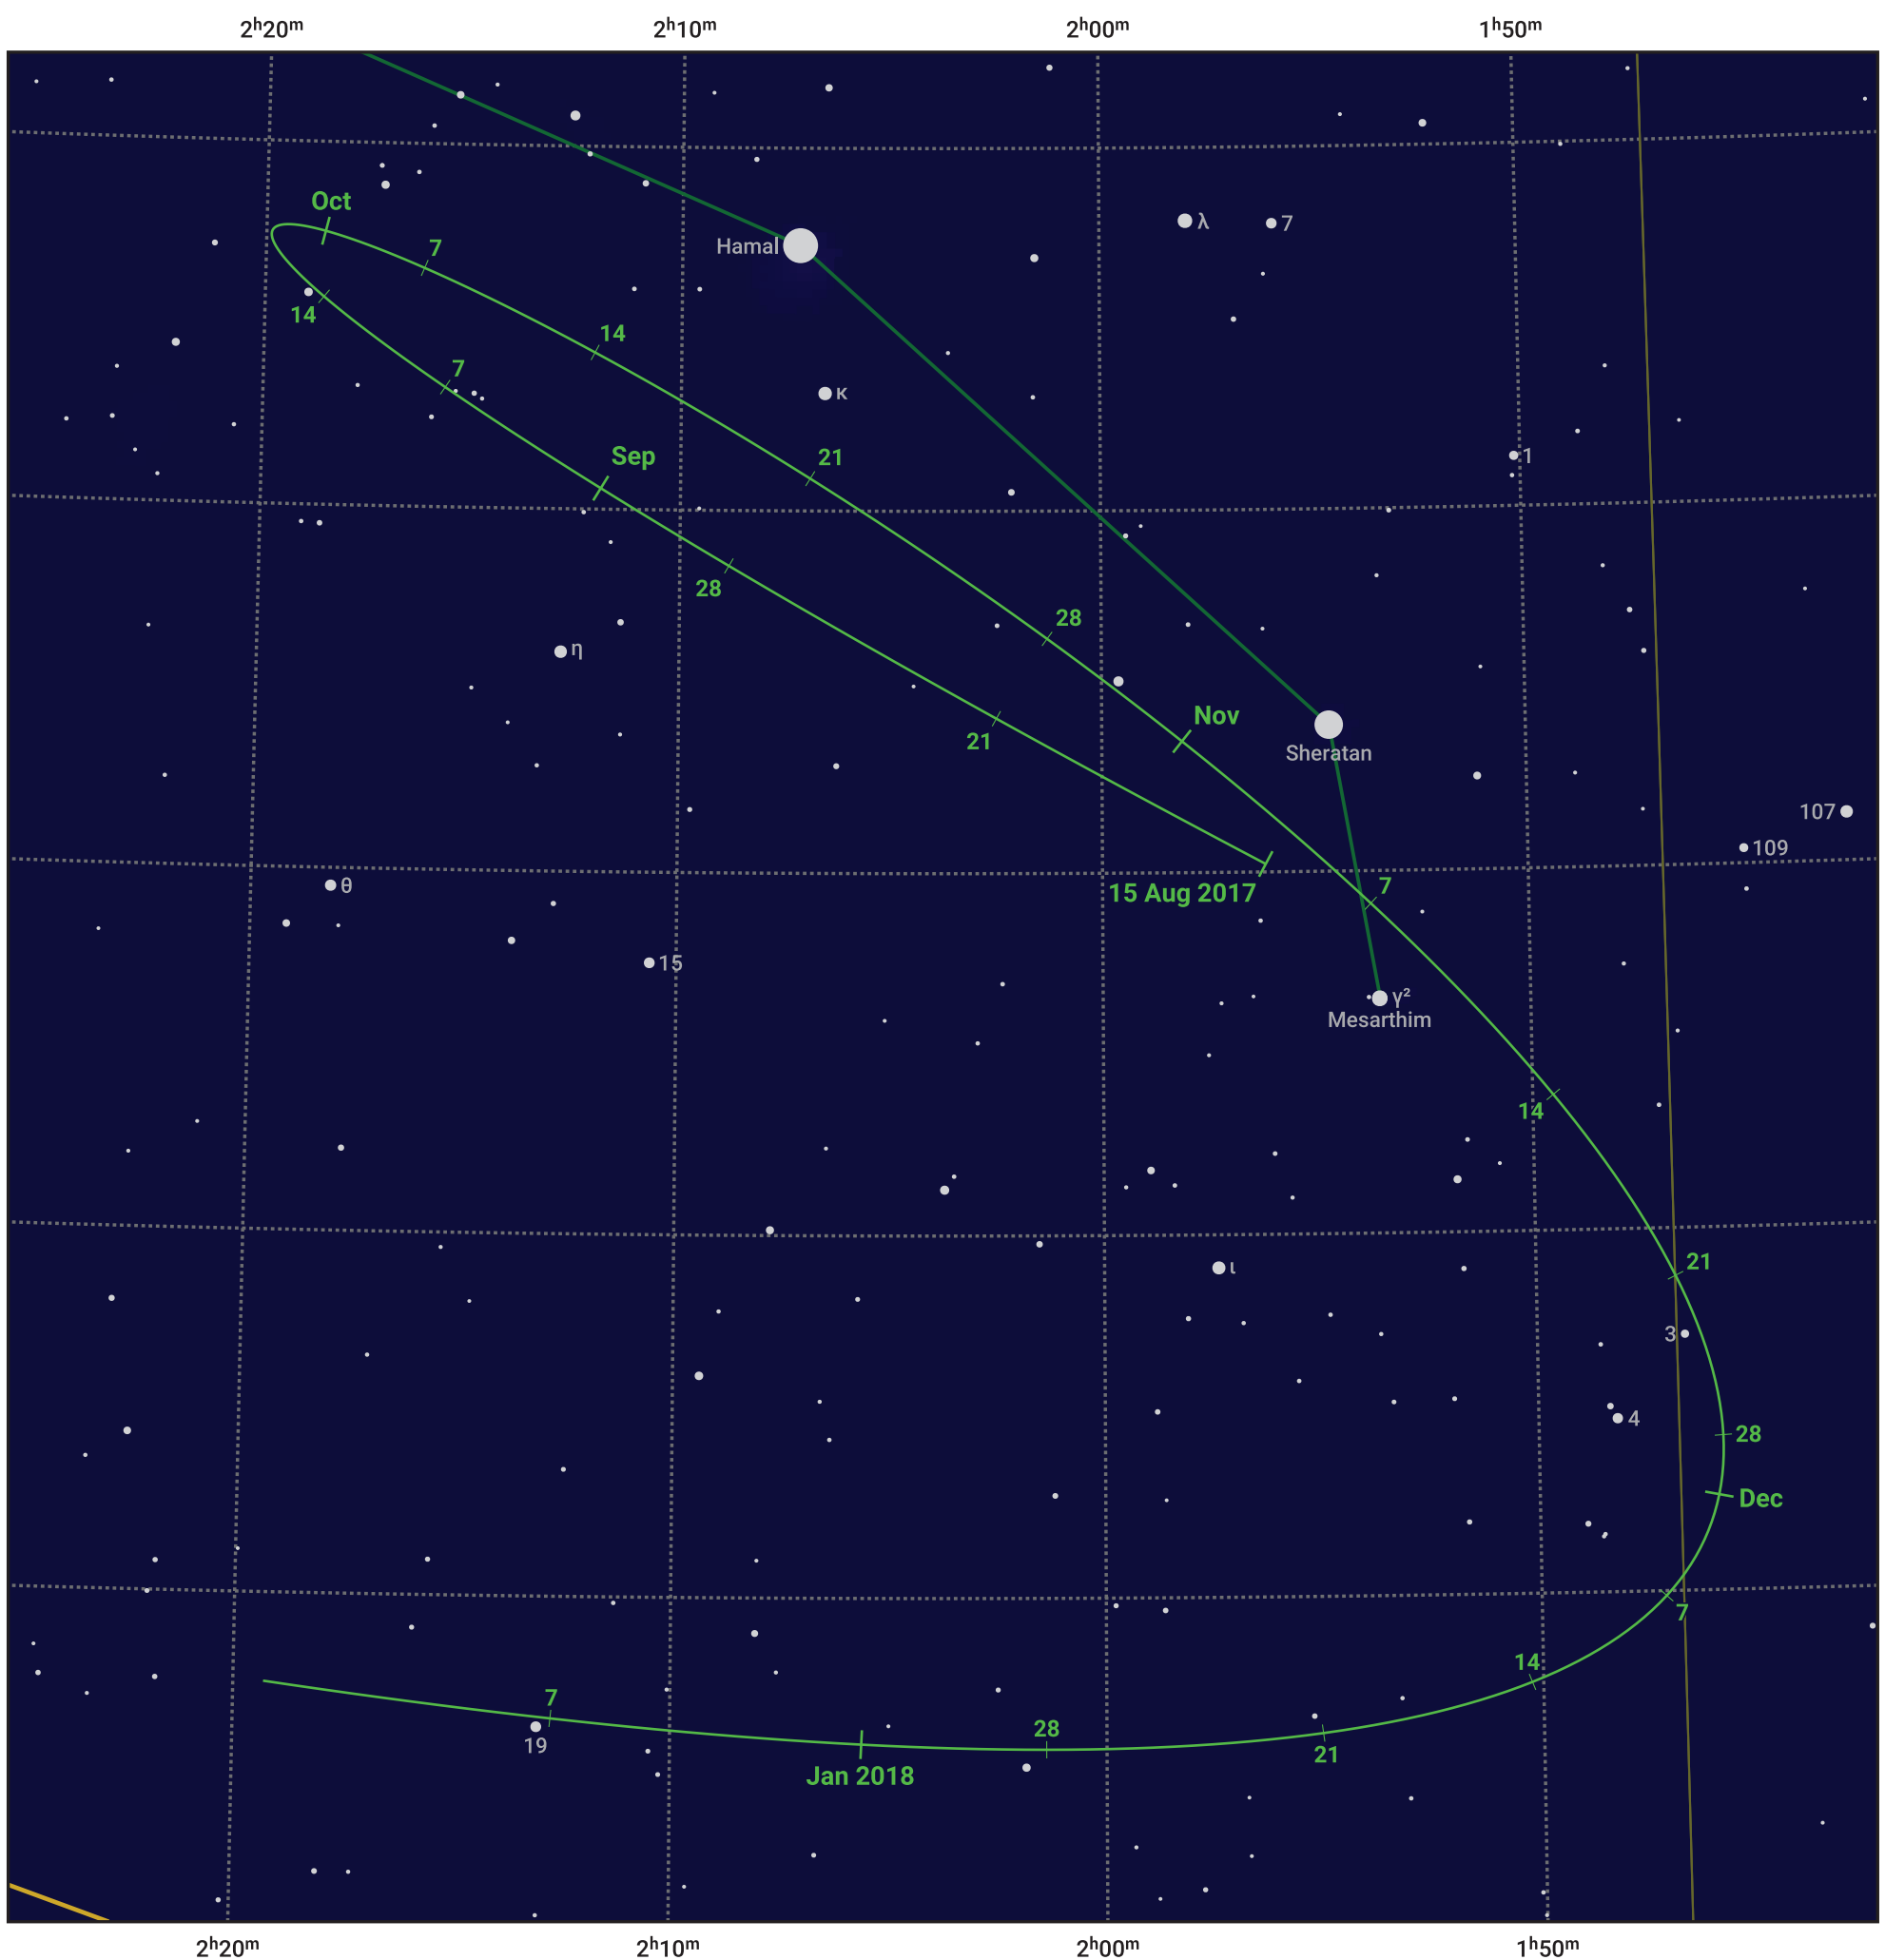

# The path of Asteroid 7 Iris around opposition on 29 Oct 2017

© Dominic Ford 2011–2024. Date markers placed at midnight UTC. Downloaded from <https://in-the-sky.org>

Magnitude scale: • 9.0 • 8.0 • 7.0 • 6.0 • 5.0 • 4.0 • 3.0 • 2.0

— Ecliptic Plane

● Galaxy ■ Bright nebula ● Open cluster ● Globular cluster

Date	Mag	Phase
2017 Sep 1	8.6	94%
2017 Sep 23	8.0	97%
2017 Oct 1	7.8	98%
2017 Nov 1	7.0	100%
2017 Dec 1	7.9	97%
2018 Jan 1	8.7	94%