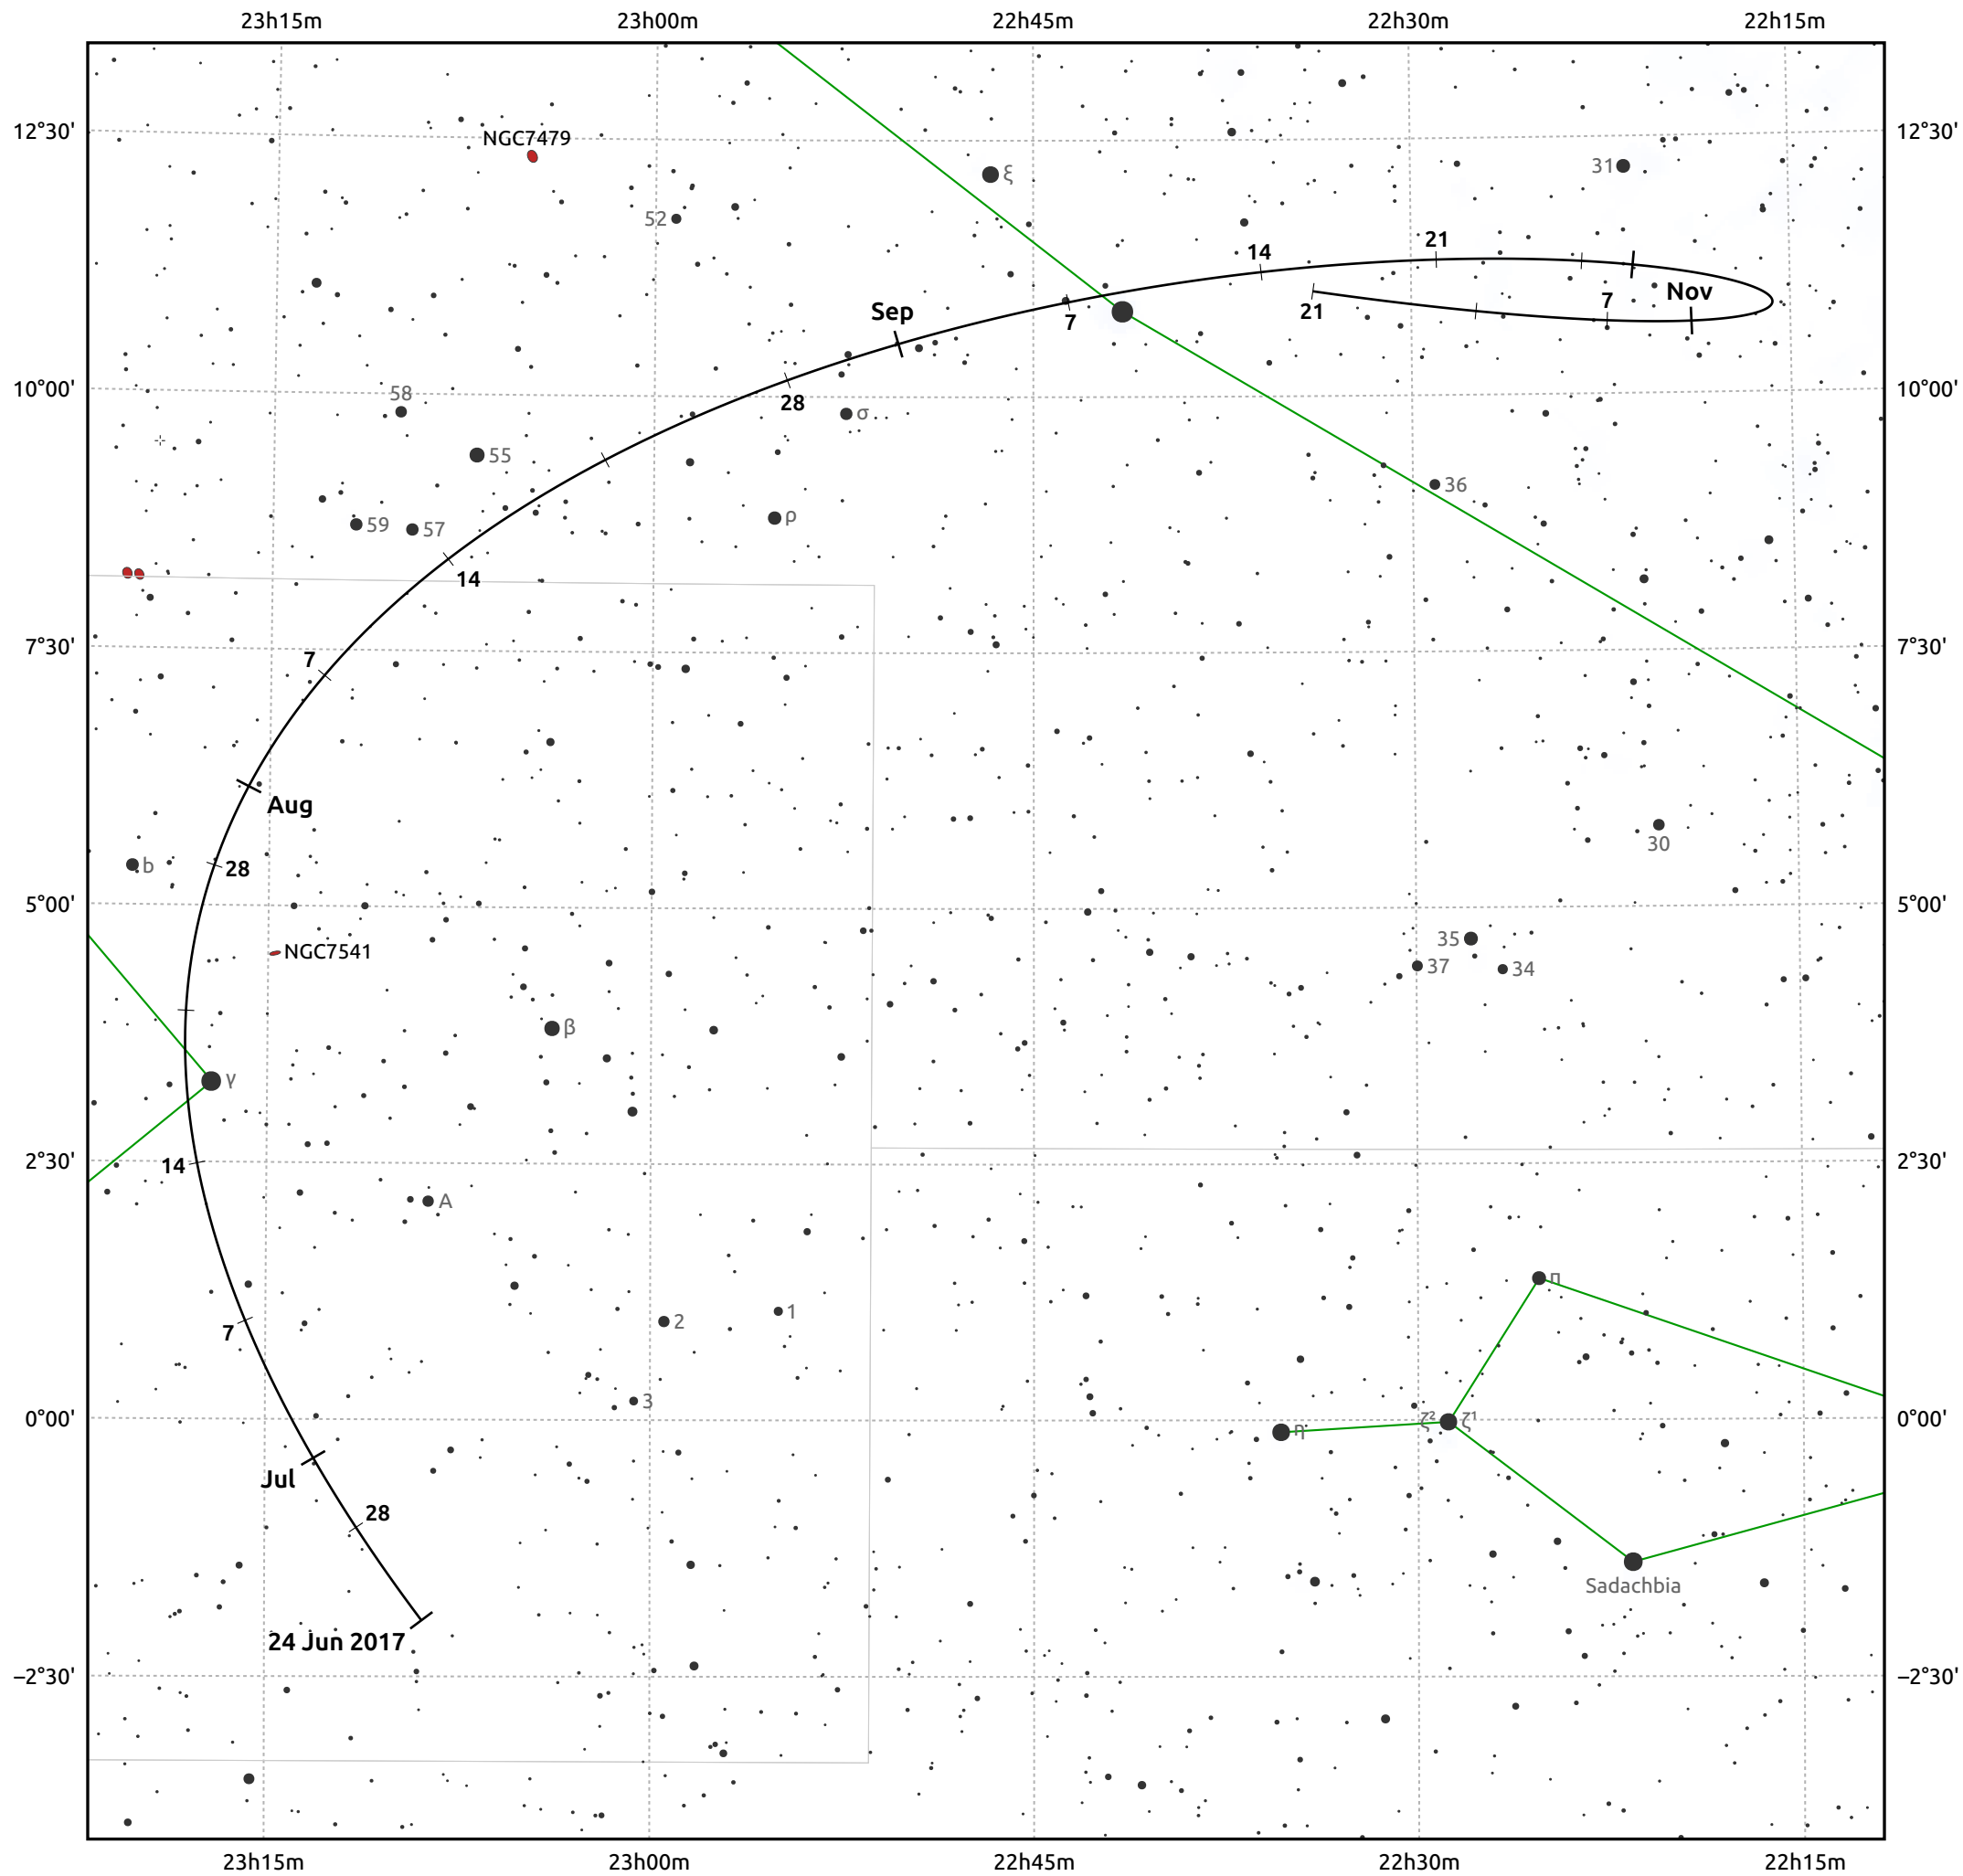

The path of Asteroid 89 Julia around opposition on 7 Sep 2017

© Dominic Ford 2011–2026. Date markers placed at midnight UTC. Downloaded from <https://in-the-sky.org>

Magnitude scale: 10.0 9.0 8.0 7.0 6.0 5.0 4.0 3.0

— Ecliptic Plane

Galaxy Bright nebula Open cluster Globular cluster Planetary nebula

Date	Mag	Phase
2017 Jul 1	10.4	95%
2017 Aug 1	9.7	97%
2017 Aug 8	9.5	98%
2017 Sep 1	9.0	99%
2017 Oct 1	9.4	98%
2017 Nov 1	10.1	96%