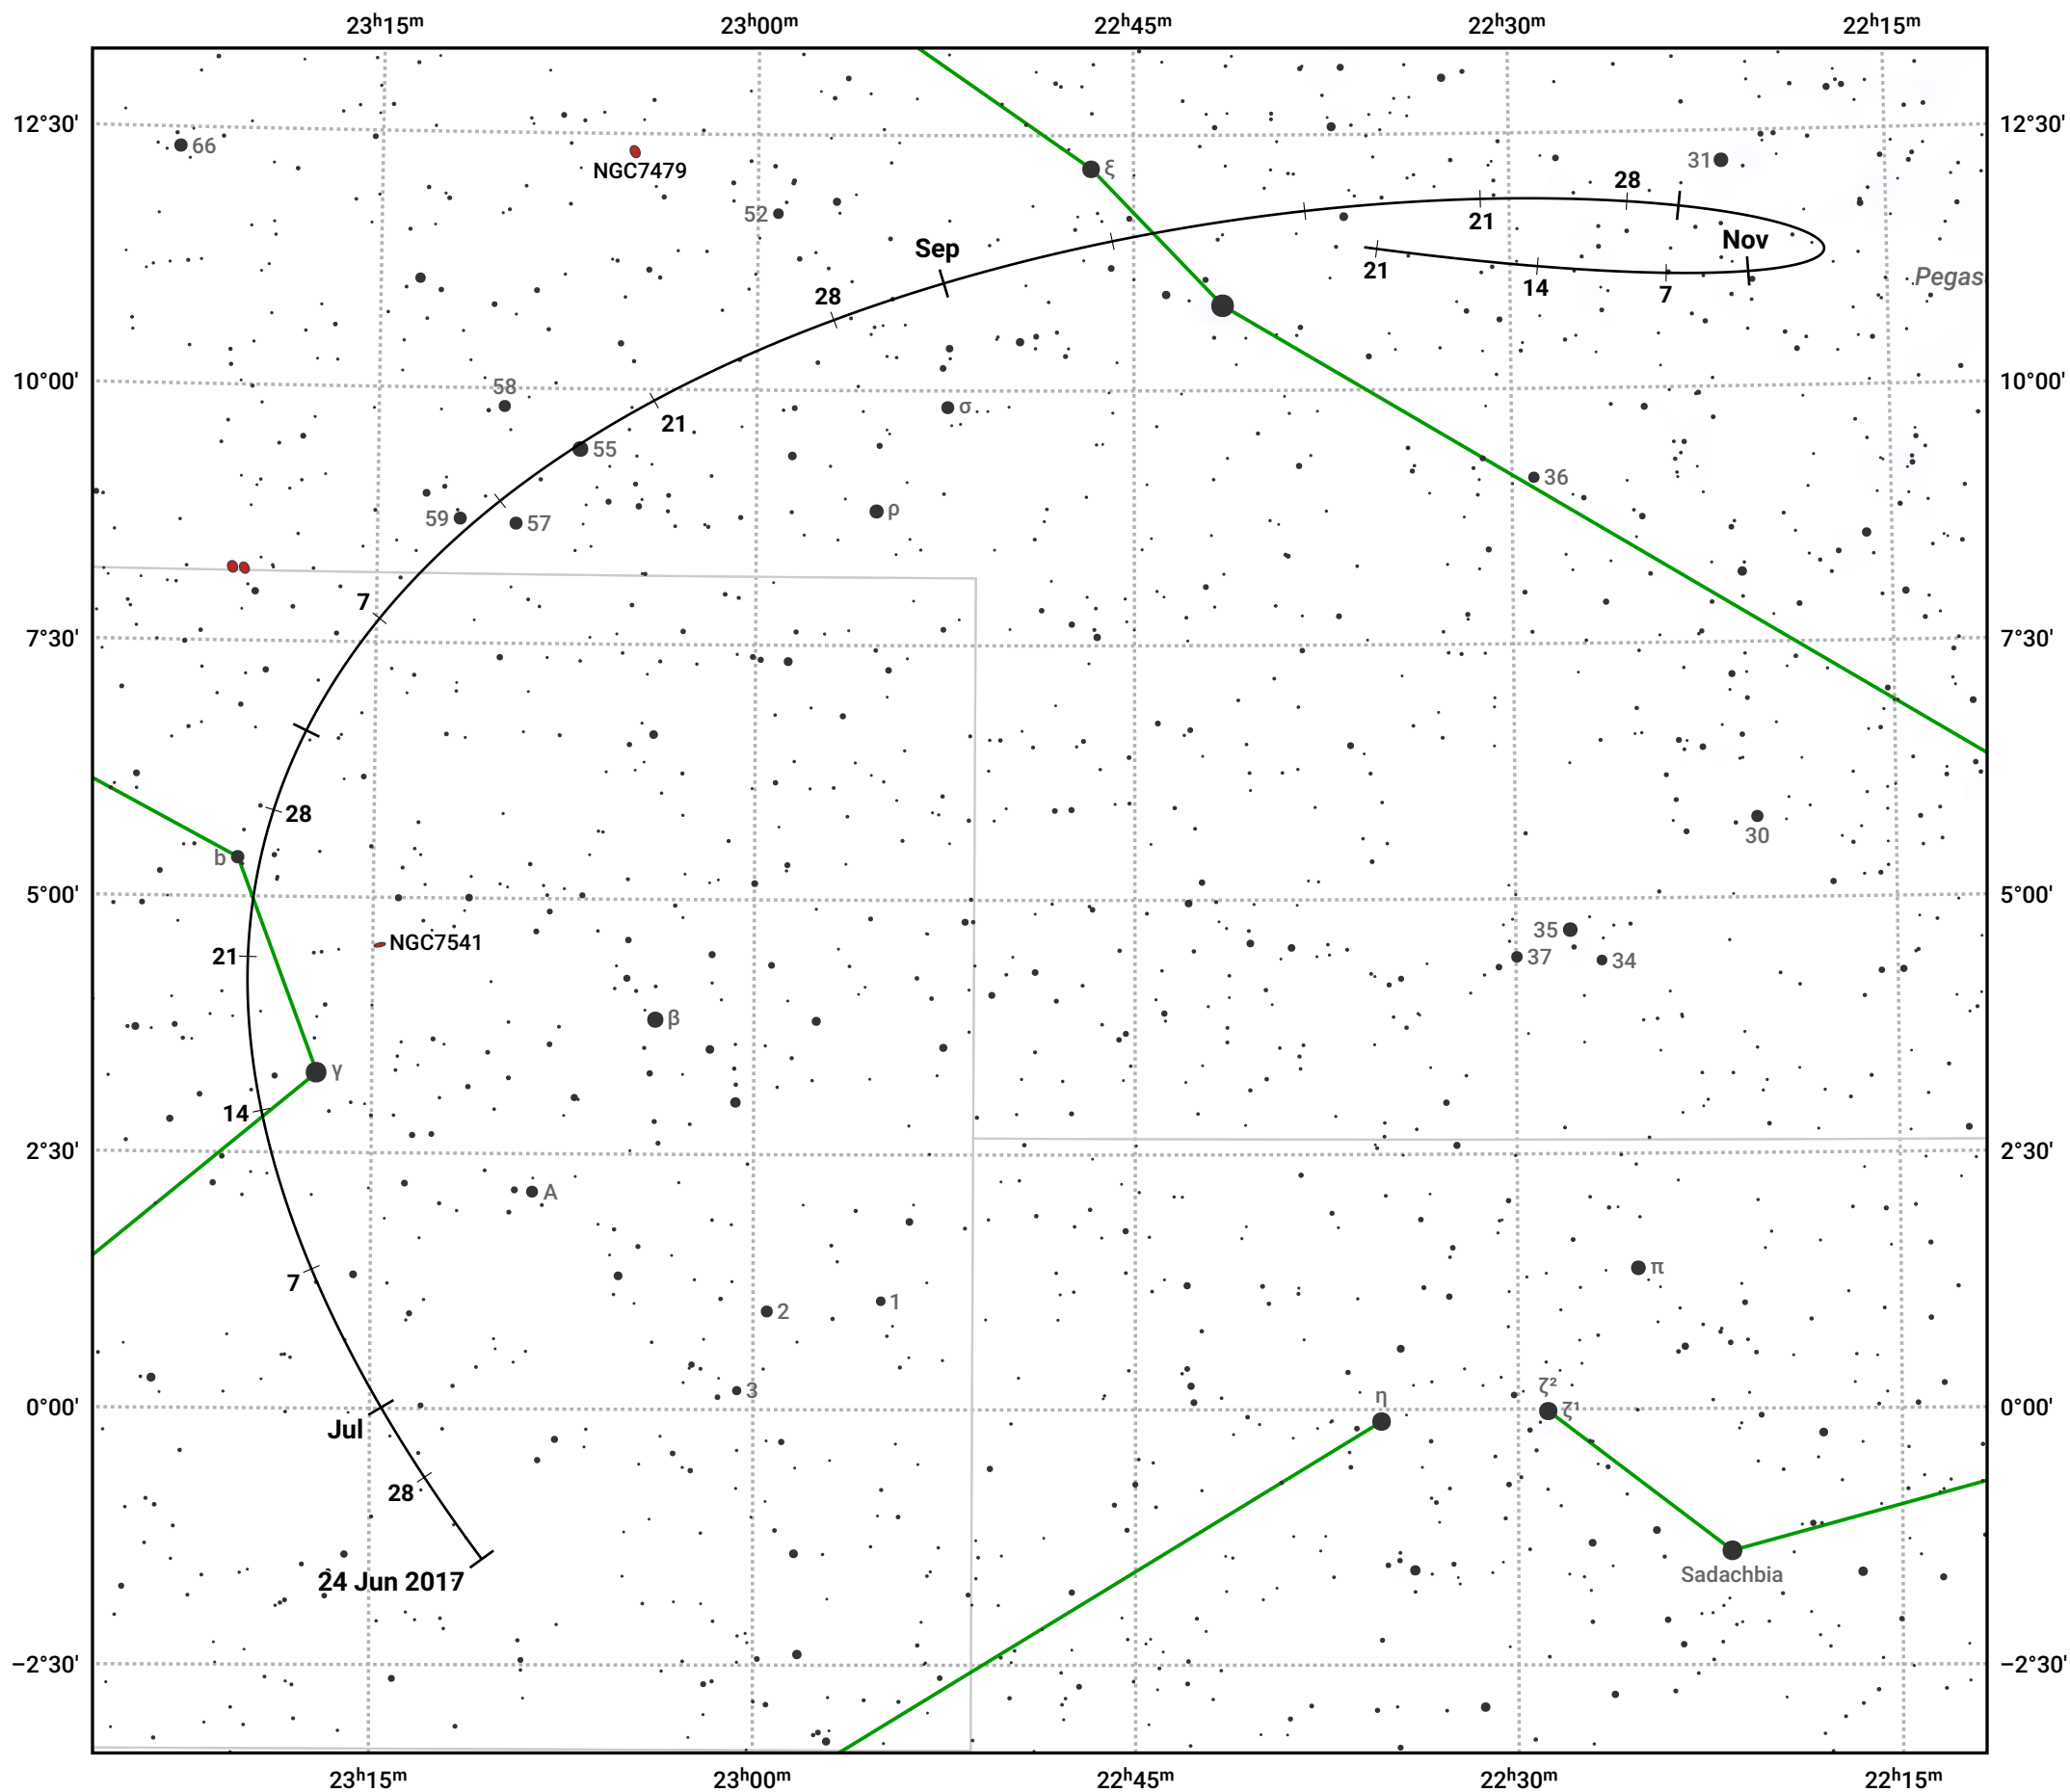

The path of Asteroid 89 Julia around opposition on 7 Sep 2017

© Dominic Ford 2011–2024. Date markers placed at midnight UTC. Downloaded from <https://in-the-sky.org>

Magnitude scale: 10.0 9.0 8.0 7.0 6.0 5.0 4.0 3.0

— Ecliptic Plane

Galaxy Bright nebula Open cluster Globular cluster

Date	Mag	Phase
2017 Jul 1	10.2	95%
2017 Aug 1	9.5	97%
2017 Aug 8	9.3	98%
2017 Sep 1	8.8	99%
2017 Oct 1	9.1	98%
2017 Nov 1	9.8	96%