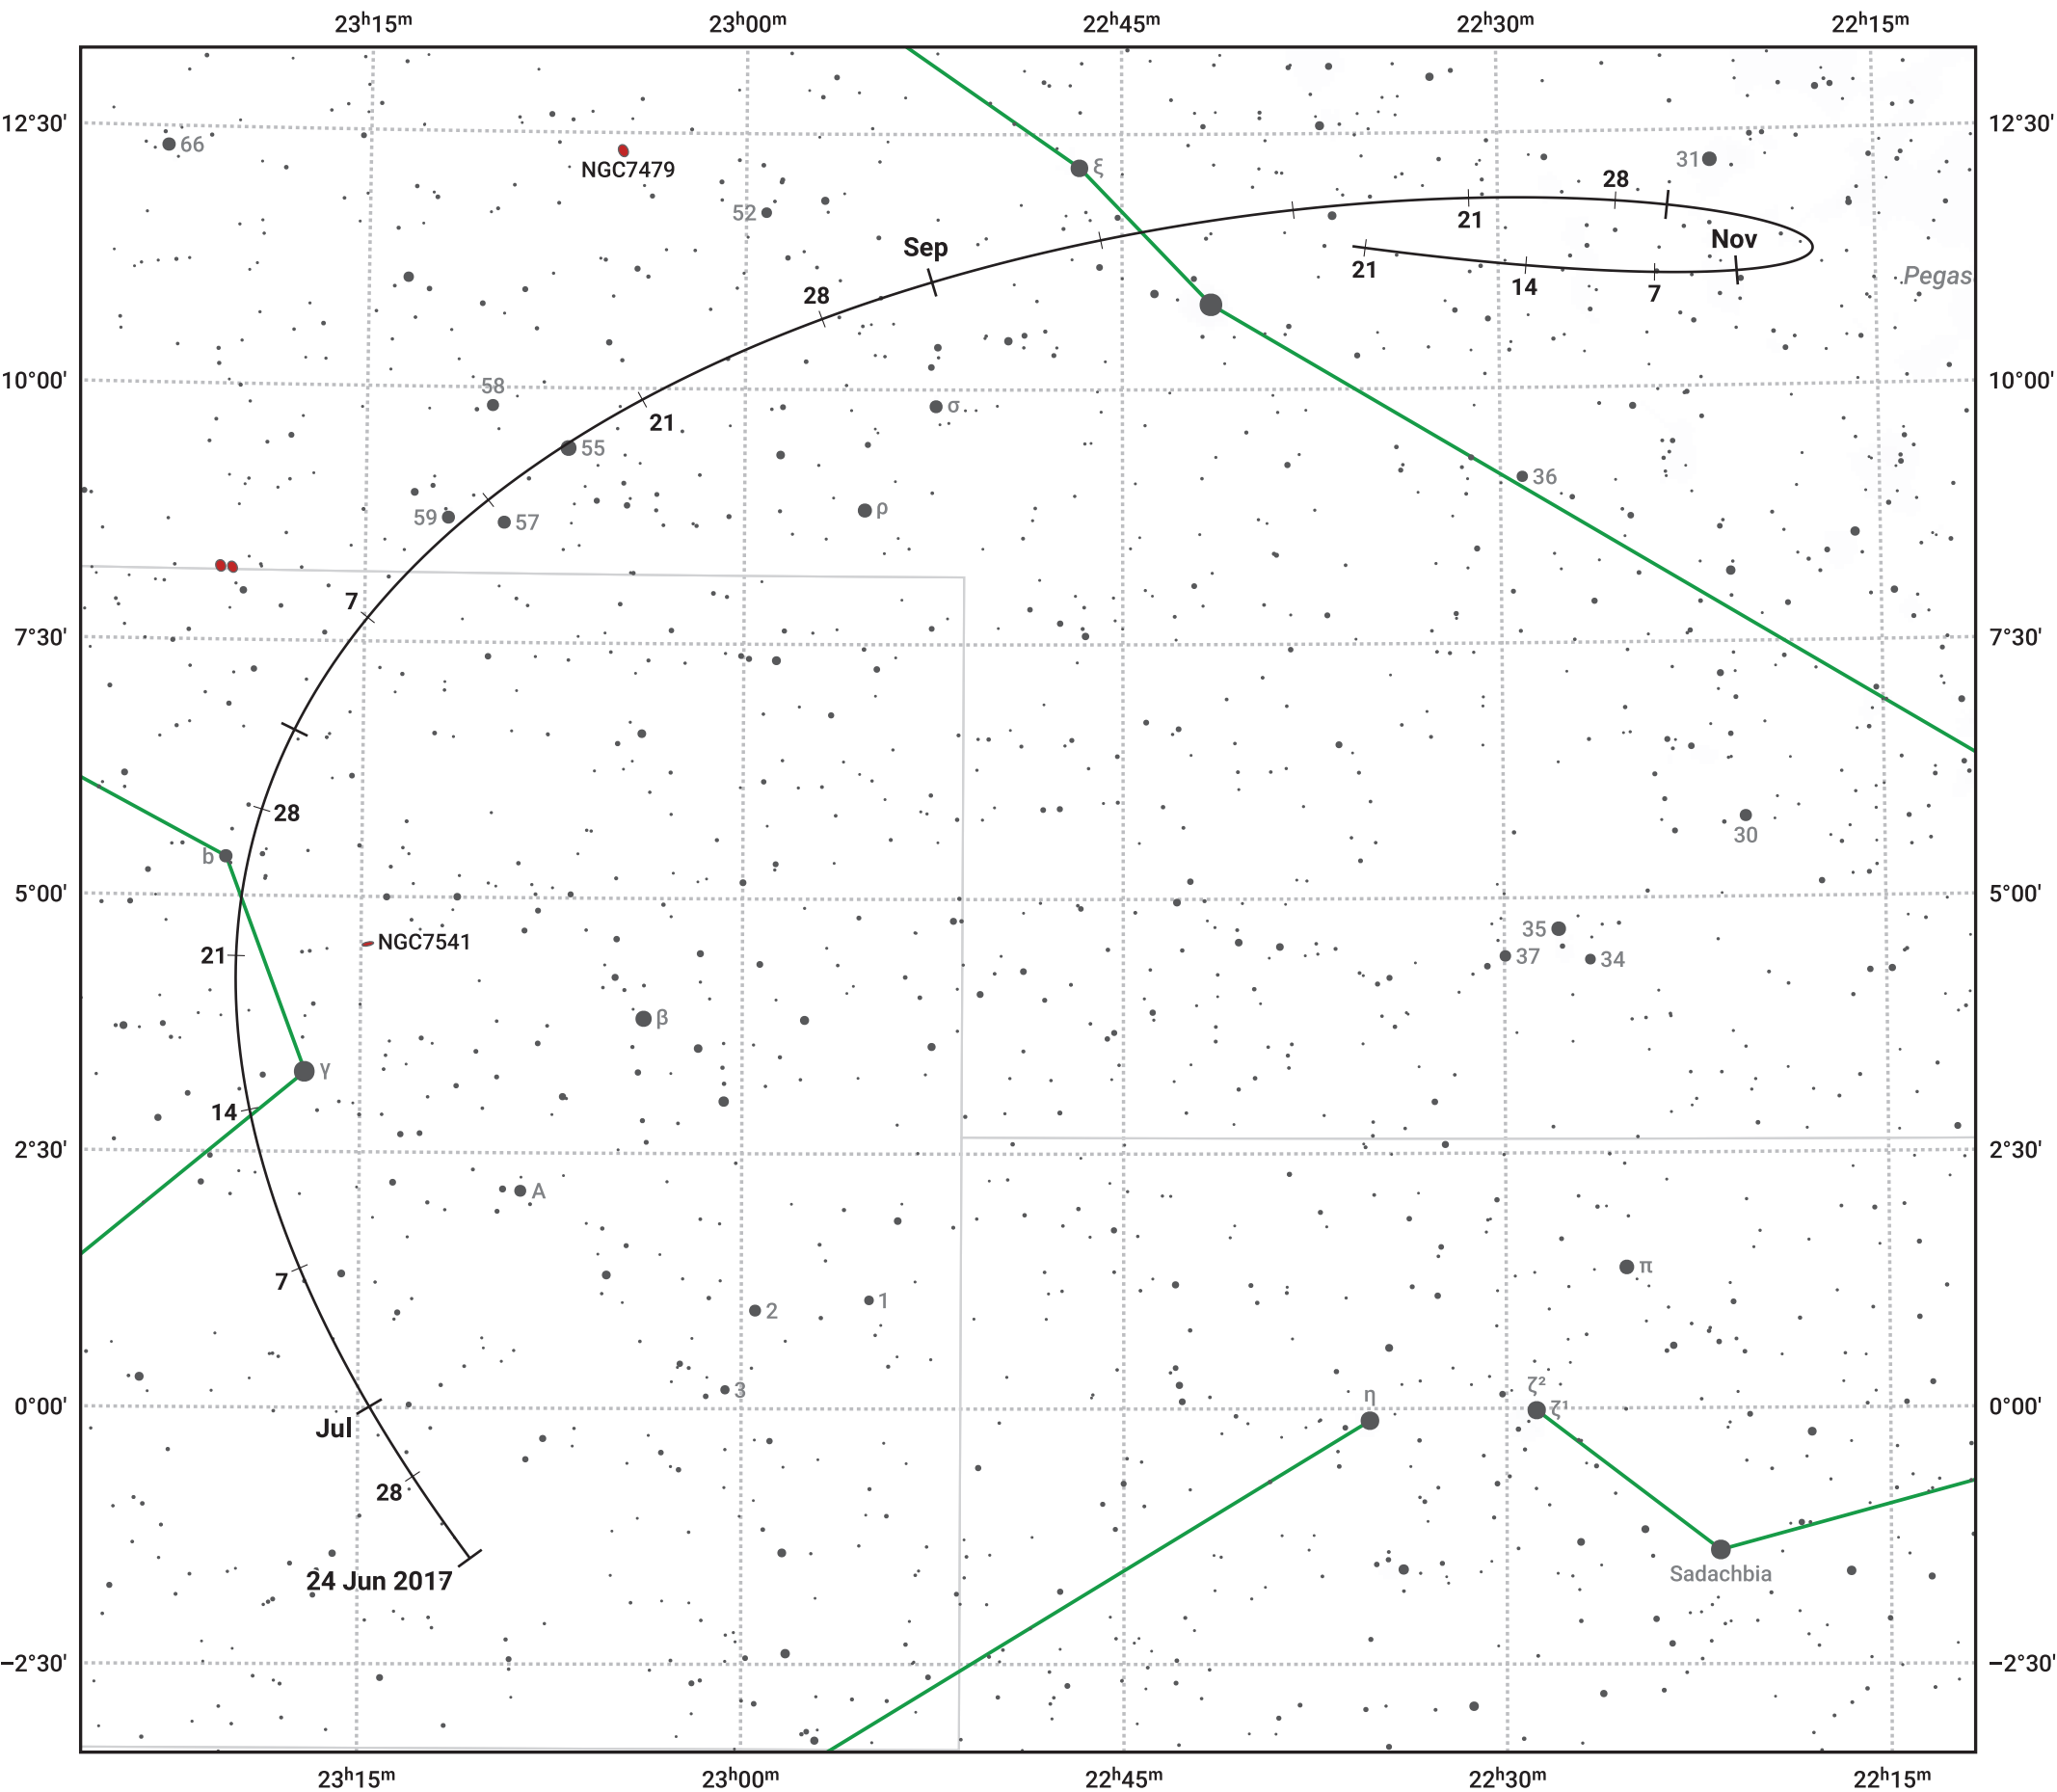

The path of Asteroid 89 Julia around opposition on 7 Sep 2017

© Dominic Ford 2011–2024. Date markers placed at midnight UTC. Downloaded from <https://in-the-sky.org>

Magnitude scale: 10.0 9.0 8.0 7.0 6.0 5.0 4.0 3.0

— Ecliptic Plane

Galaxy Bright nebula Open cluster Globular cluster

Date	Mag	Phase
2017 Jul 1	10.2	95%
2017 Aug 1	9.5	97%
2017 Aug 8	9.3	98%
2017 Sep 1	8.8	99%
2017 Oct 1	9.1	98%
2017 Nov 1	9.8	96%