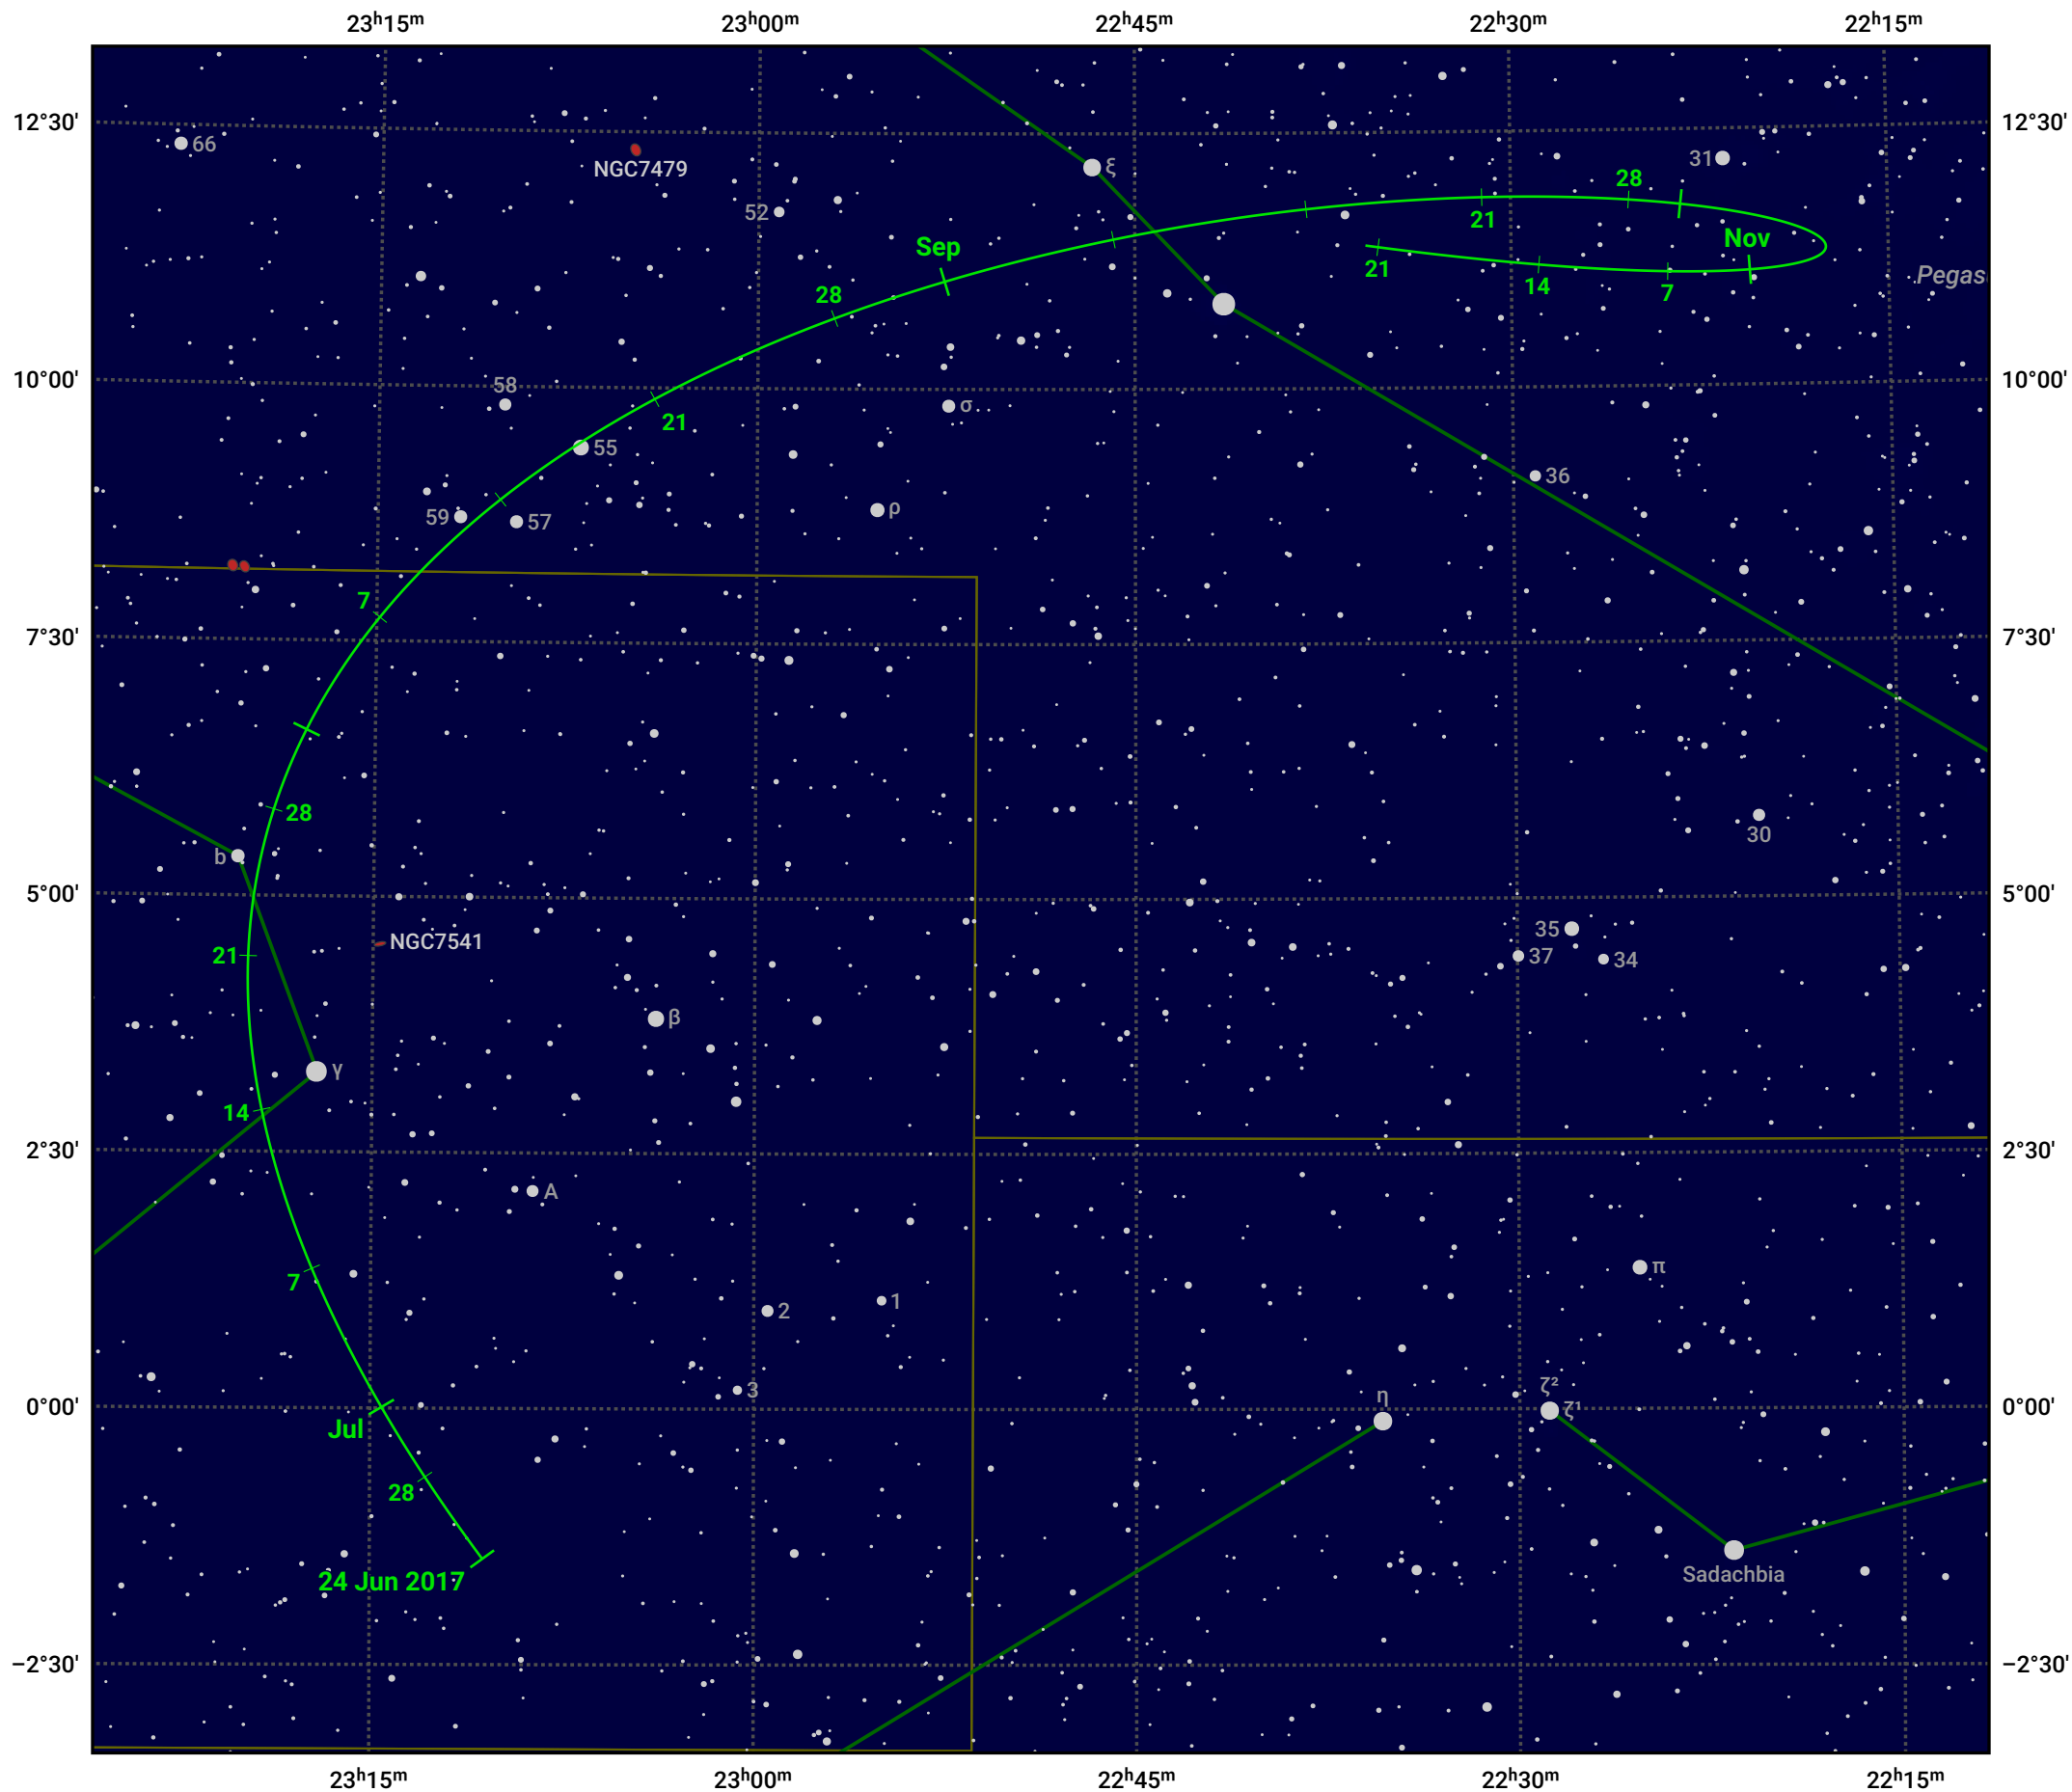

The path of Asteroid 89 Julia around opposition on 7 Sep 2017

© Dominic Ford 2011–2024. Date markers placed at midnight UTC. Downloaded from <https://in-the-sky.org>

Magnitude scale: 10.0 9.0 8.0 7.0 6.0 5.0 4.0 3.0

Ecliptic Plane

Galaxy Bright nebula Open cluster Globular cluster

Date	Mag	Phase
2017 Jul 1	10.2	95%
2017 Aug 1	9.5	97%
2017 Aug 8	9.3	98%
2017 Sep 1	8.8	99%
2017 Oct 1	9.1	98%
2017 Nov 1	9.8	96%