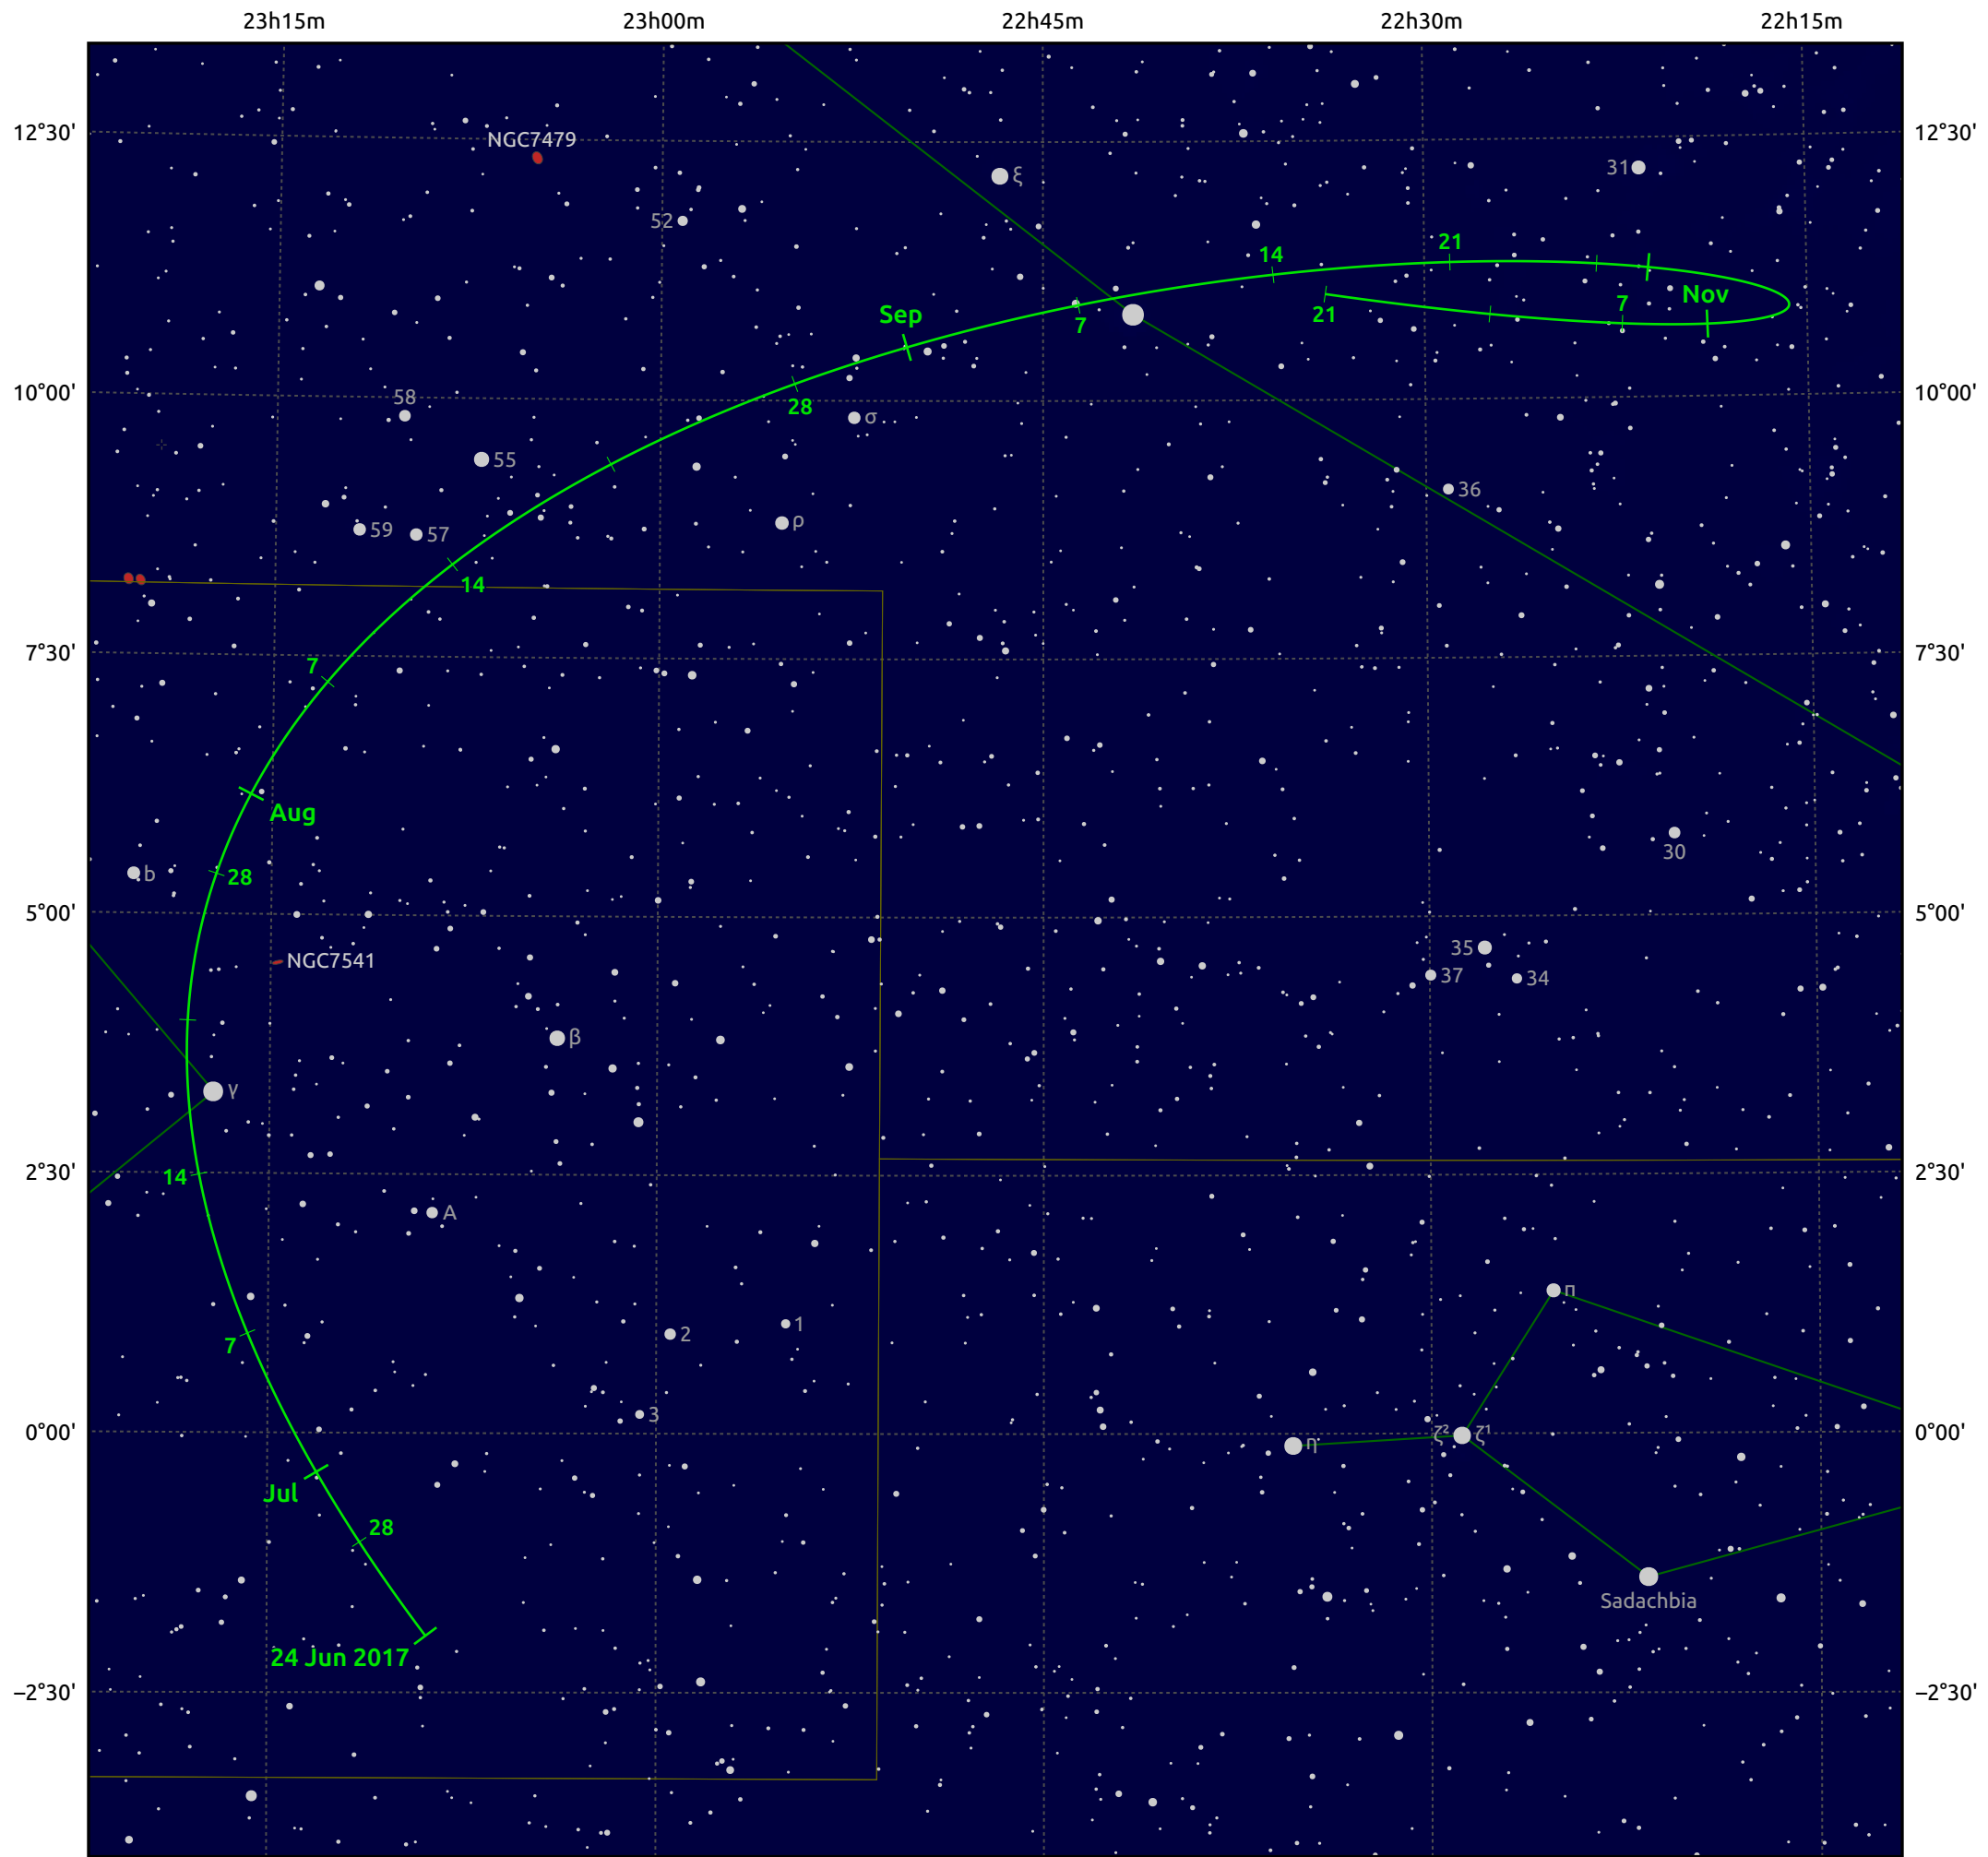

The path of Asteroid 89 Julia around opposition on 7 Sep 2017

© Dominic Ford 2011–2026. Date markers placed at midnight UTC. Downloaded from <https://in-the-sky.org>

Magnitude scale: ● 10.0 ● 9.0 ● 8.0 ● 7.0 ● 6.0 ● 5.0 ● 4.0 ● 3.0

— Ecliptic Plane

● Galaxy ■ Bright nebula ● Open cluster ● Globular cluster ● Planetary nebula

Date	Mag	Phase
2017 Jul 1	10.4	95%
2017 Aug 1	9.7	97%
2017 Aug 8	9.5	98%
2017 Sep 1	9.0	99%
2017 Oct 1	9.4	98%
2017 Nov 1	10.1	96%