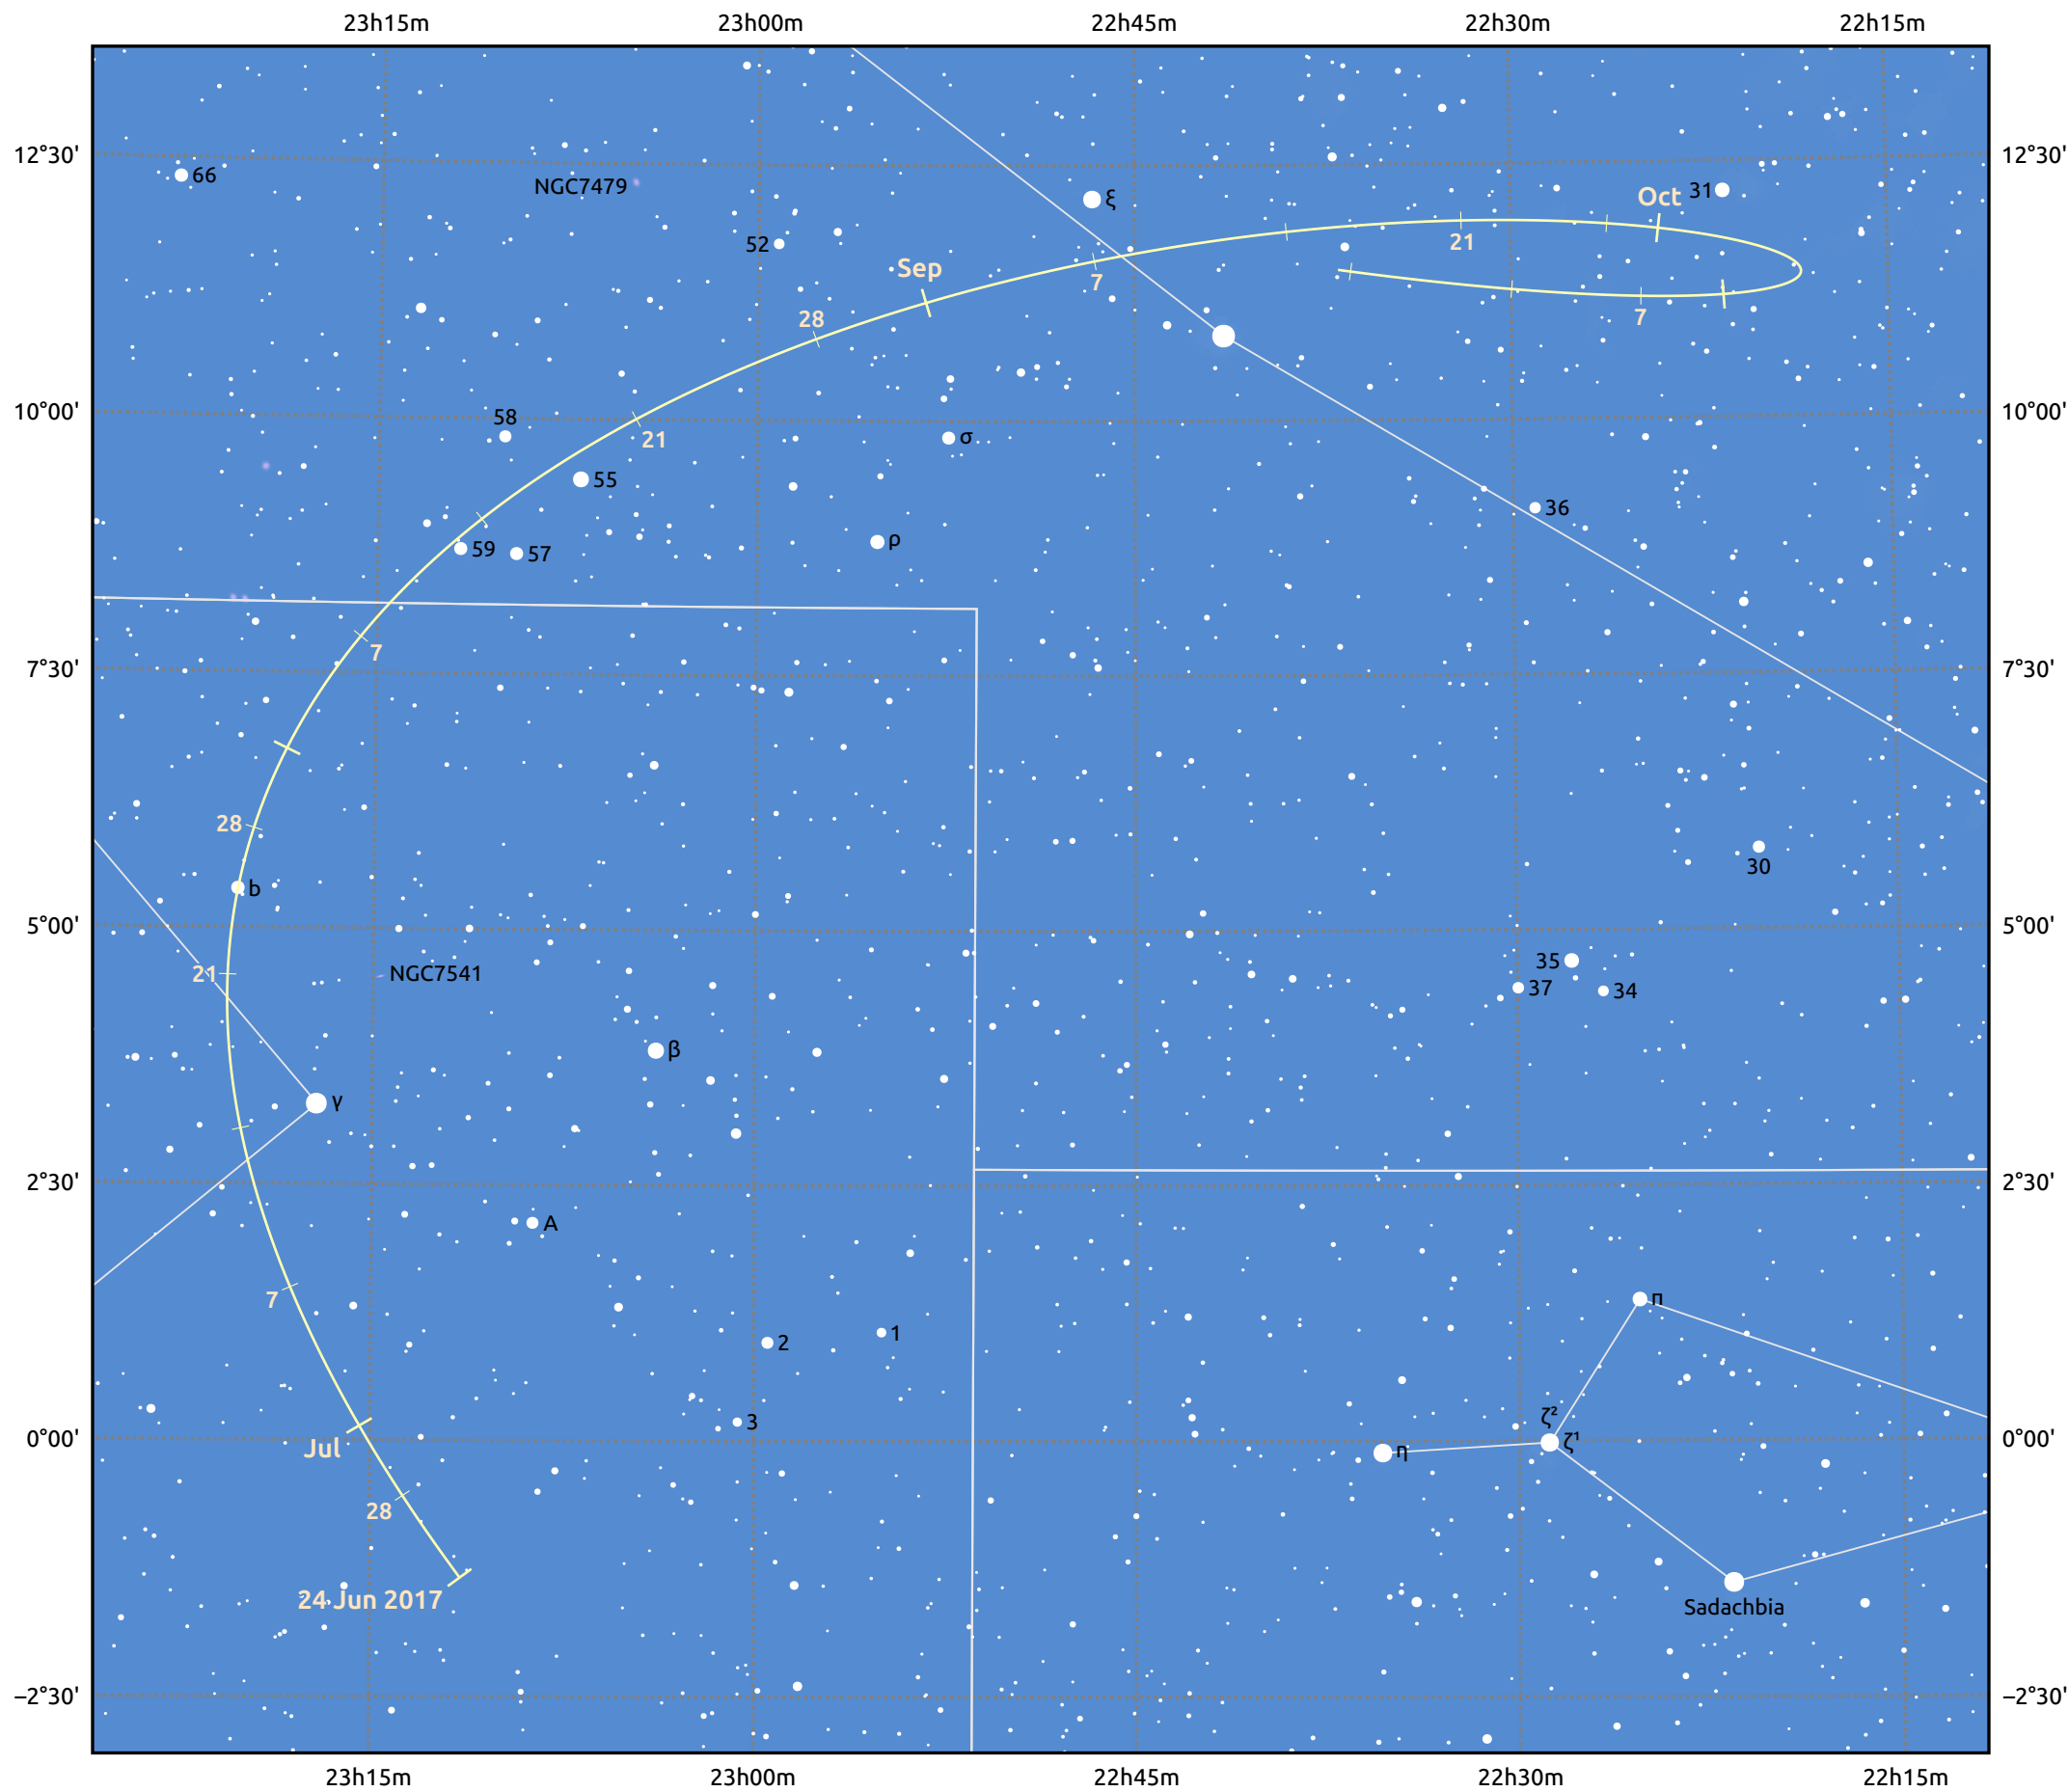

The path of Asteroid 89 Julia around opposition on 7 Sep 2017

© Dominic Ford 2011–2025. Date markers placed at midnight UTC. Downloaded from <https://in-the-sky.org>

Magnitude scale: 10.0 9.0 8.0 7.0 6.0 5.0 4.0 3.0

Ecliptic Plane

Galaxy Bright nebula Open cluster Globular cluster Planetary nebula

Date	Mag	Phase
2017 Jul 1	10.2	95%
2017 Aug 1	9.5	97%
2017 Aug 8	9.3	98%
2017 Sep 1	8.8	99%
2017 Oct 1	9.1	98%
2017 Nov 1	9.8	96%