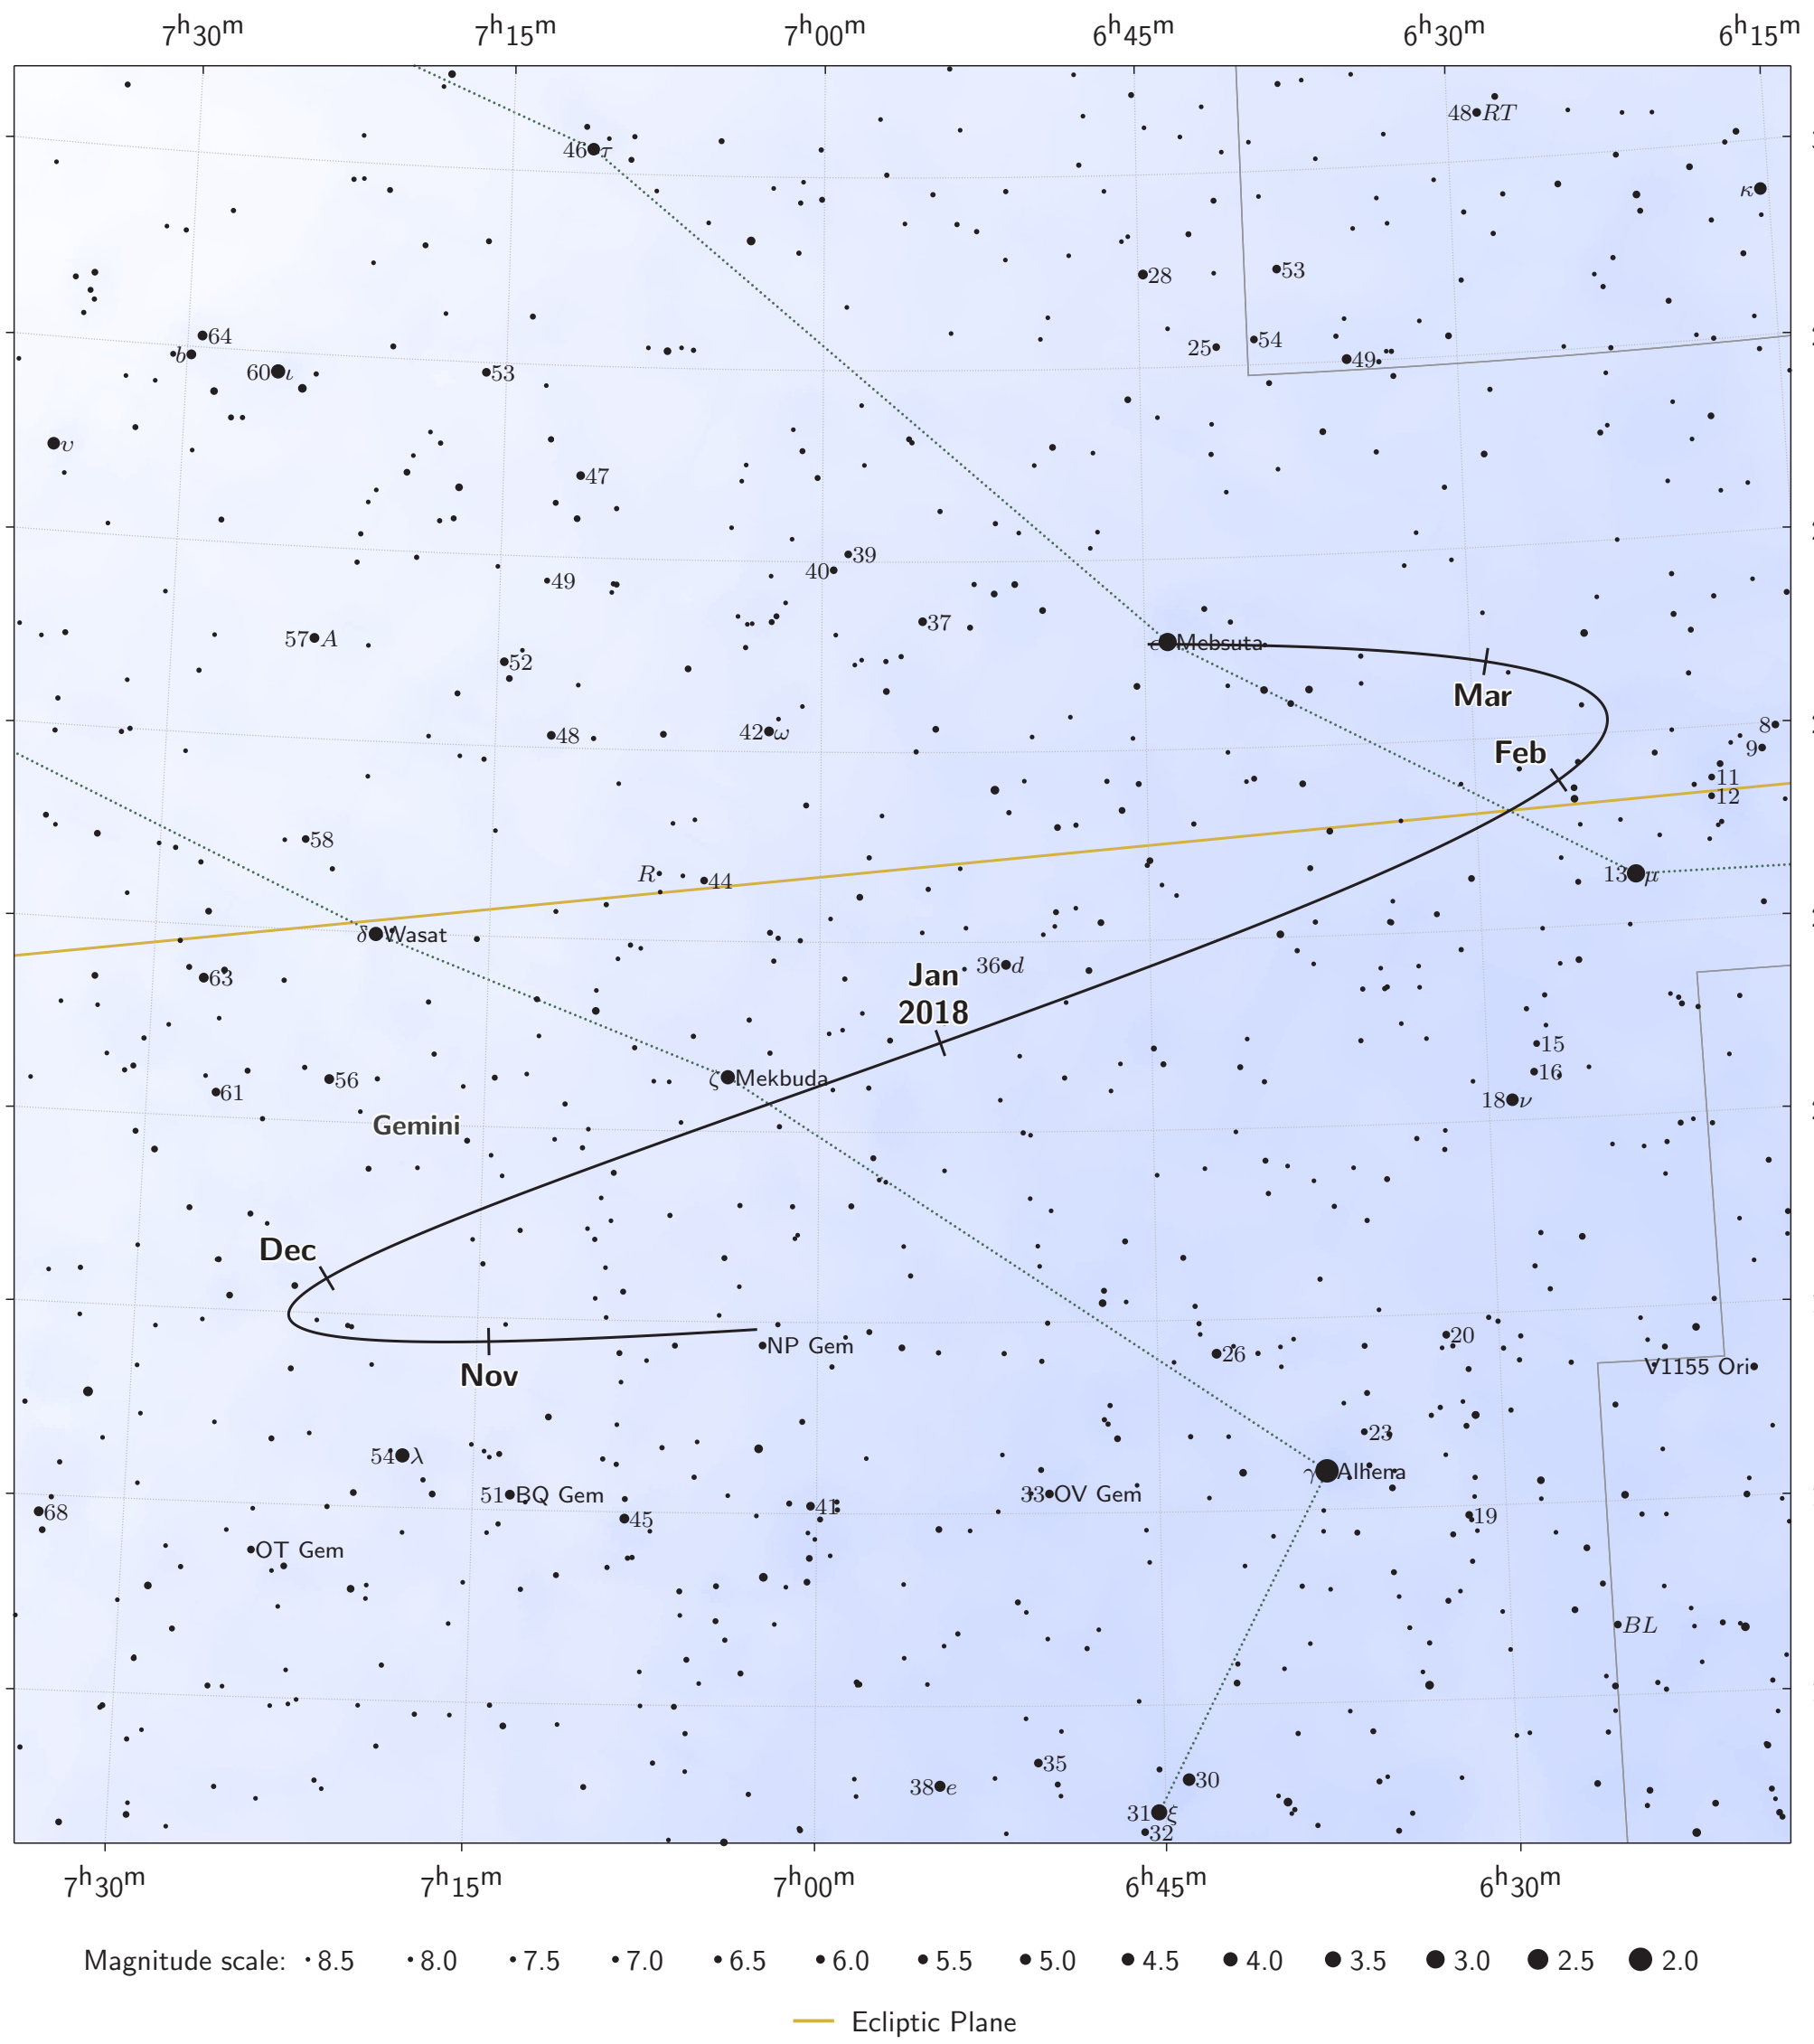

The path of Asteroid 8 Flora around opposition on 3 Jan 2018

Magnitude scale: ● 8.5 ● 8.0 ● 7.5 ● 7.0 ● 6.5 ● 6.0 ● 5.5 ● 5.0 ● 4.5 ● 4.0 ● 3.5 ● 3.0 ● 2.5 ● 2.0

— Ecliptic Plane