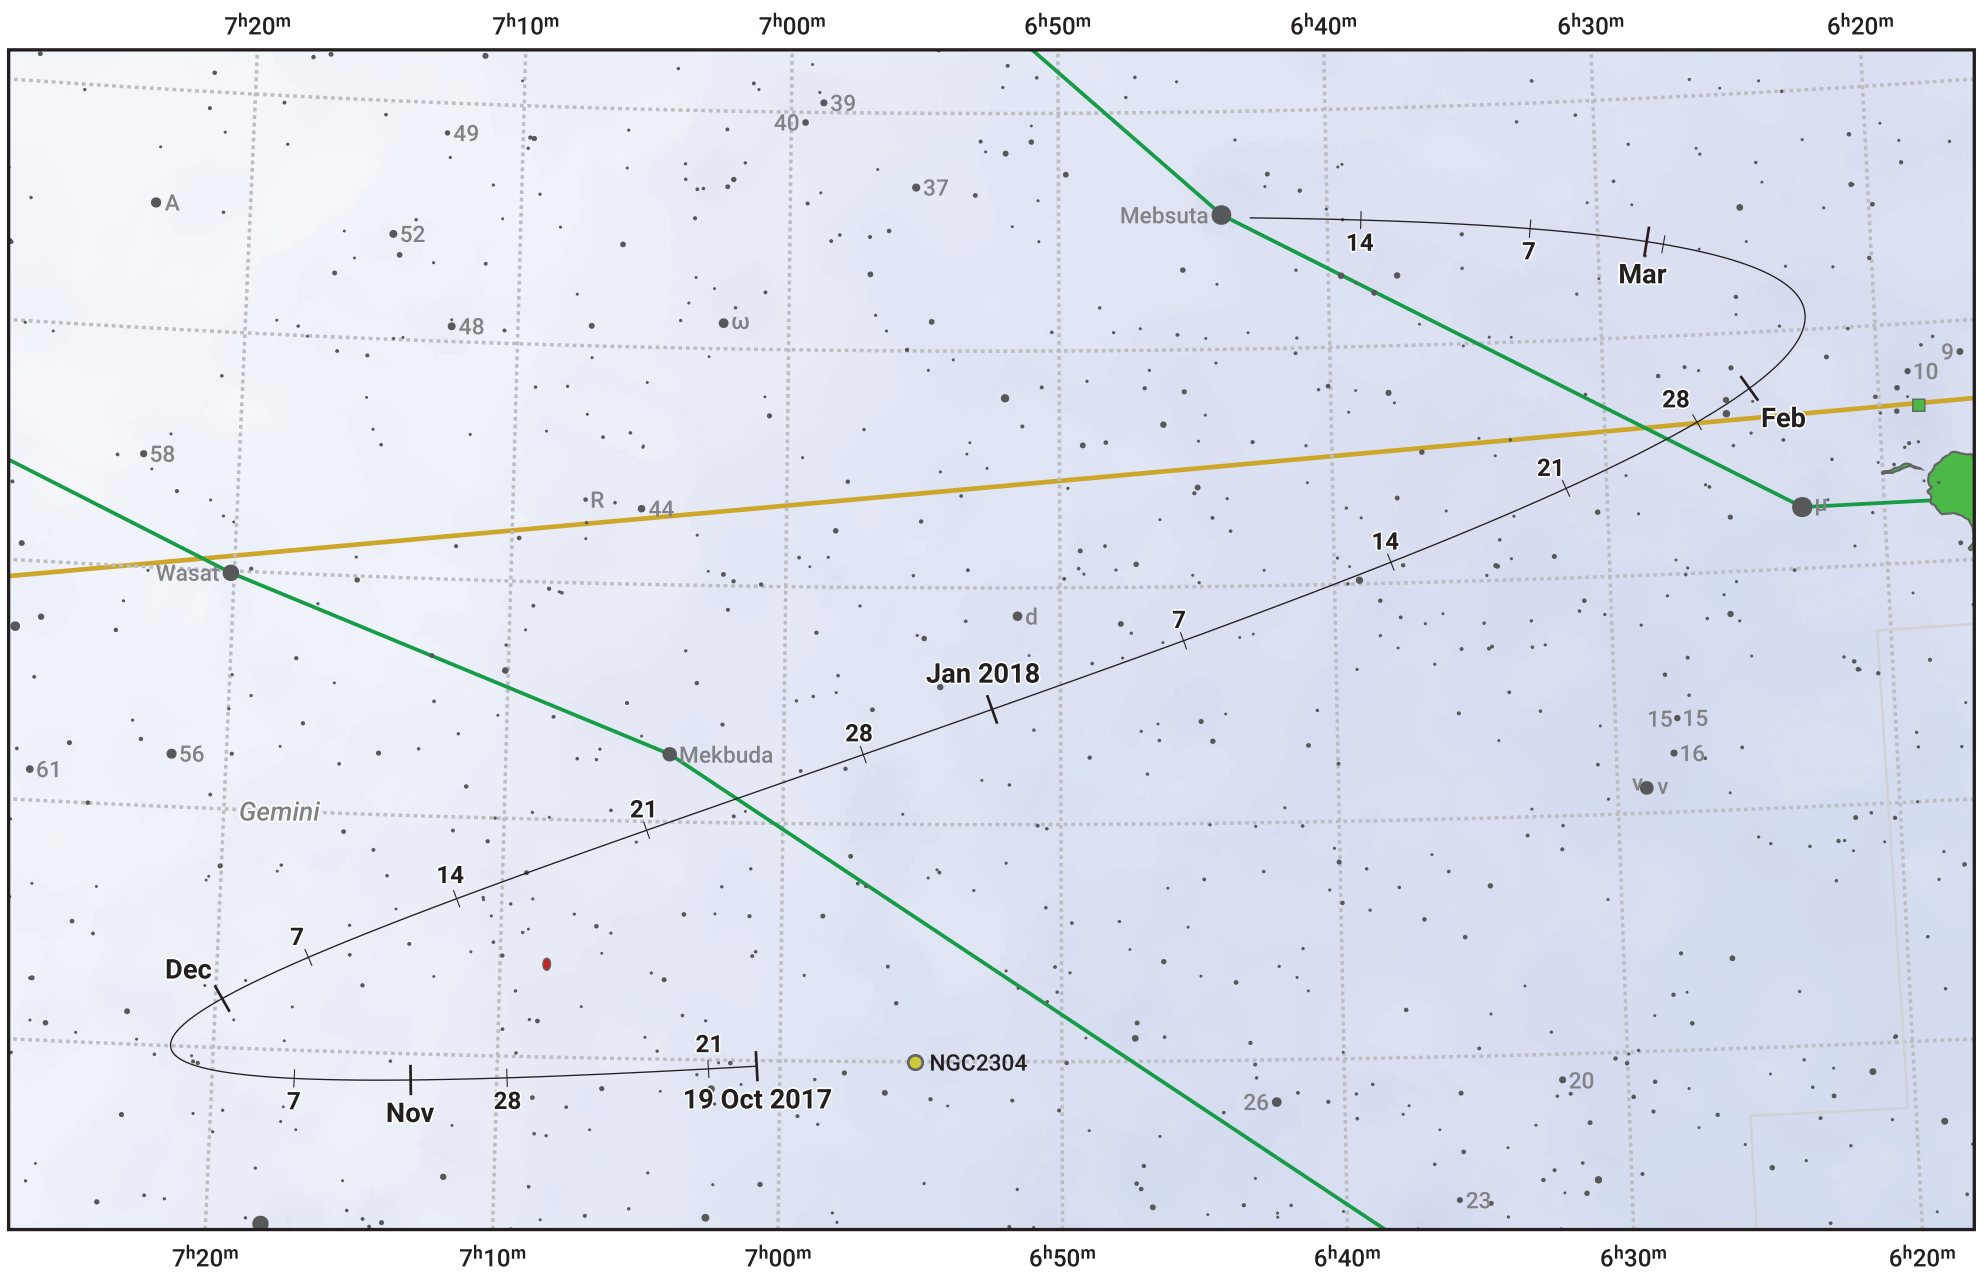

The path of Asteroid 8 Flora around opposition on 2 Jan 2018

© Dominic Ford 2011–2024. Date markers placed at midnight UTC. Downloaded from <https://in-the-sky.org>

Magnitude scale: 9.0 8.0 7.0 6.0 5.0 4.0 3.0 2.0

— Ecliptic Plane

Galaxy Bright nebula Open cluster Globular cluster

Date	Mag	Phase
2017 Nov 1	9.9	94%
2017 Dec 1	9.3	97%
2017 Dec 7	9.1	98%
2018 Jan 1	8.4	100%
2018 Feb 1	9.4	98%
2018 Feb 24	10.1	96%
2018 Mar 1	10.2	95%