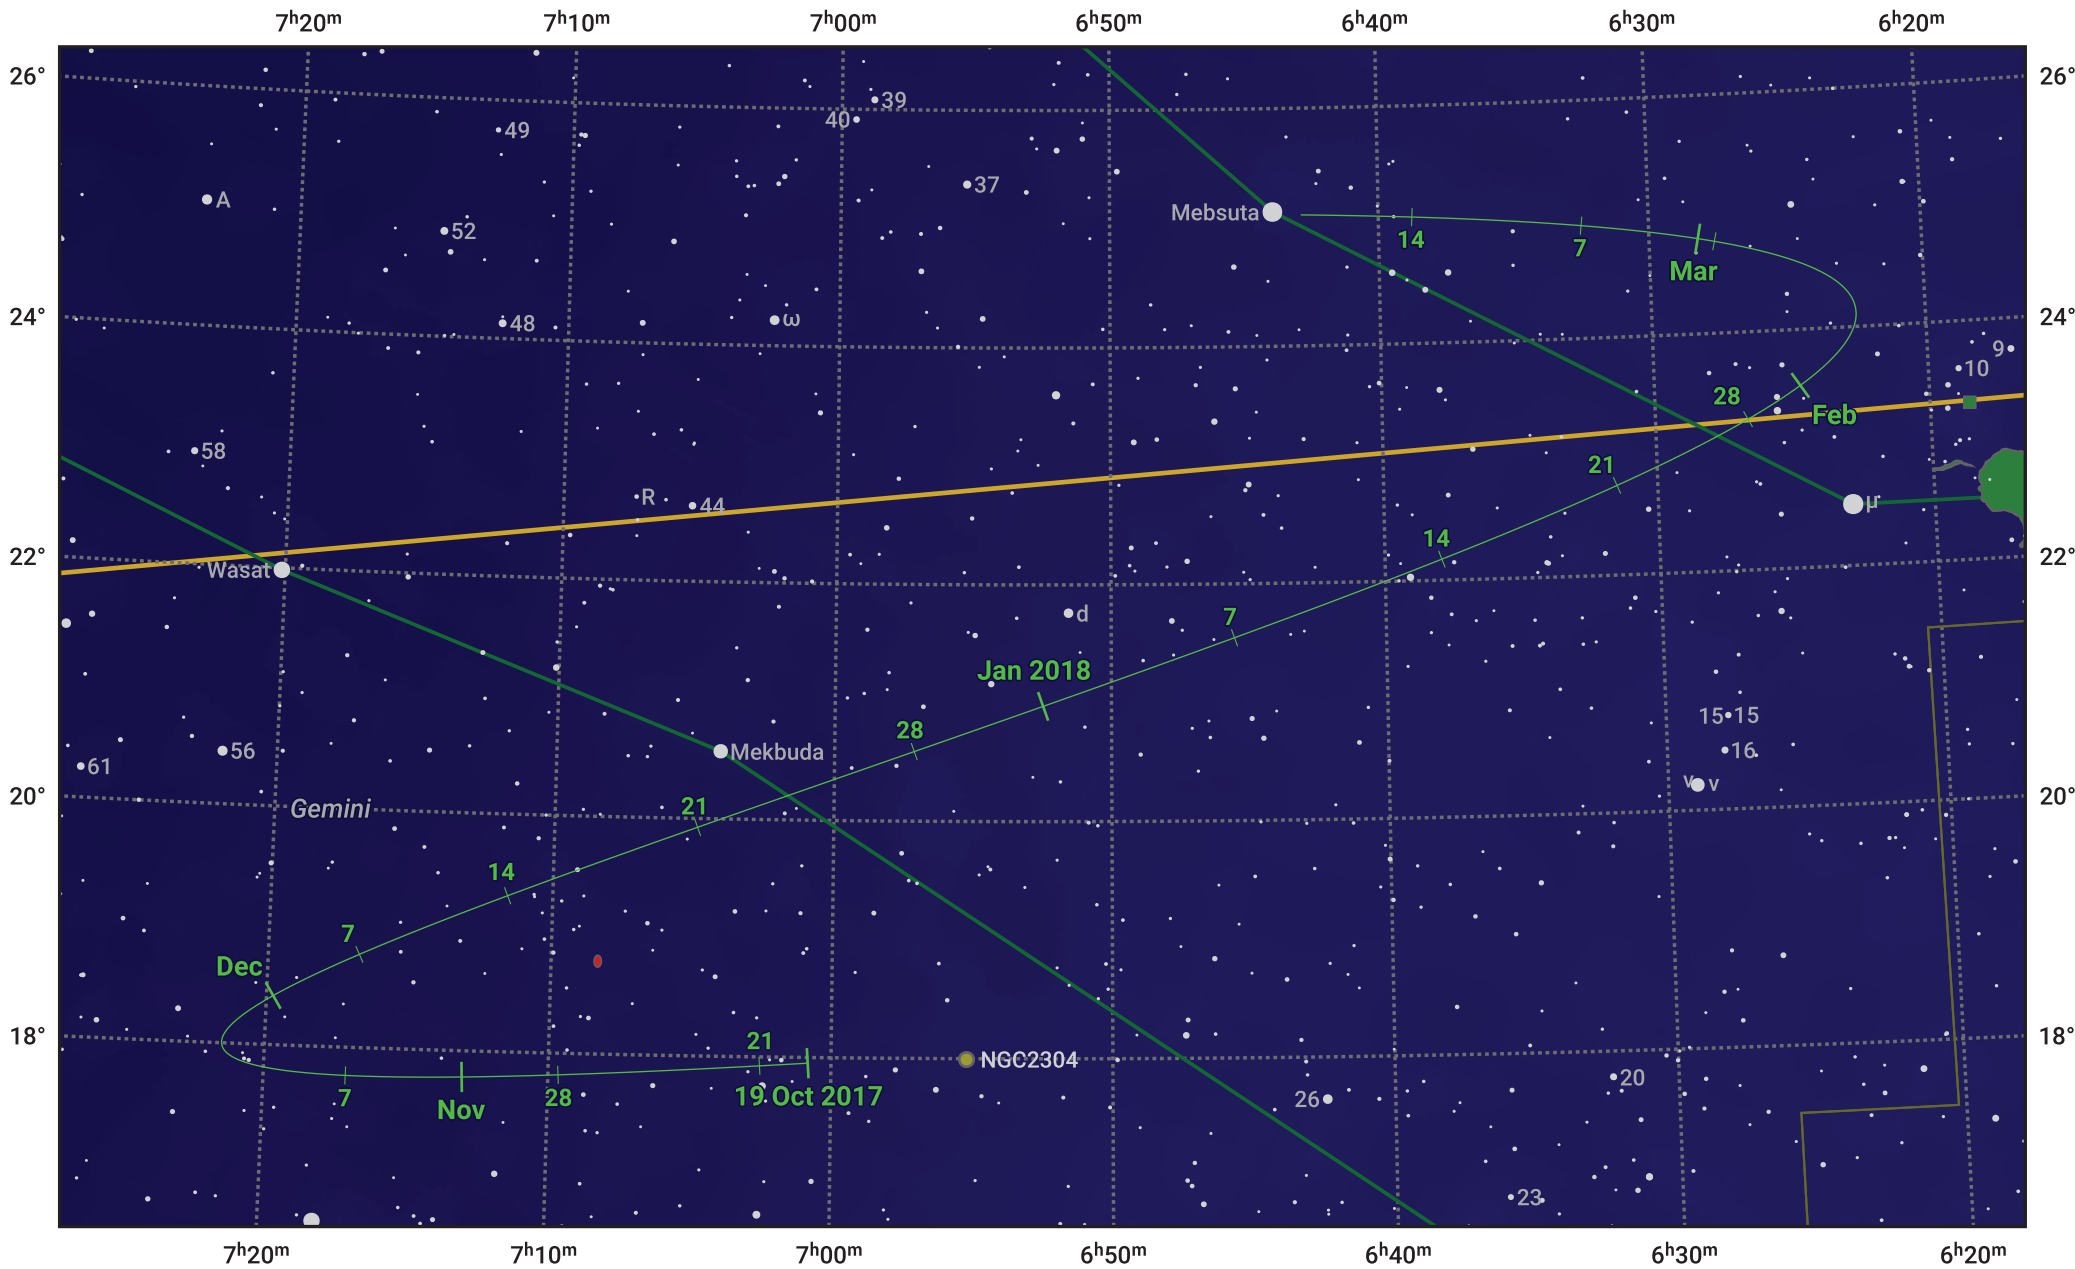

The path of Asteroid 8 Flora around opposition on 2 Jan 2018

© Dominic Ford 2011–2024. Date markers placed at midnight UTC. Downloaded from <https://in-the-sky.org>

Magnitude scale: 9.0 8.0 7.0 6.0 5.0 4.0 3.0 2.0

— Ecliptic Plane

Galaxy Bright nebula Open cluster Globular cluster

Date	Mag	Phase
2017 Nov 1	9.9	94%
2017 Dec 1	9.3	97%
2017 Dec 7	9.1	98%
2018 Jan 1	8.4	100%
2018 Feb 1	9.4	98%
2018 Feb 24	10.1	96%
2018 Mar 1	10.2	95%