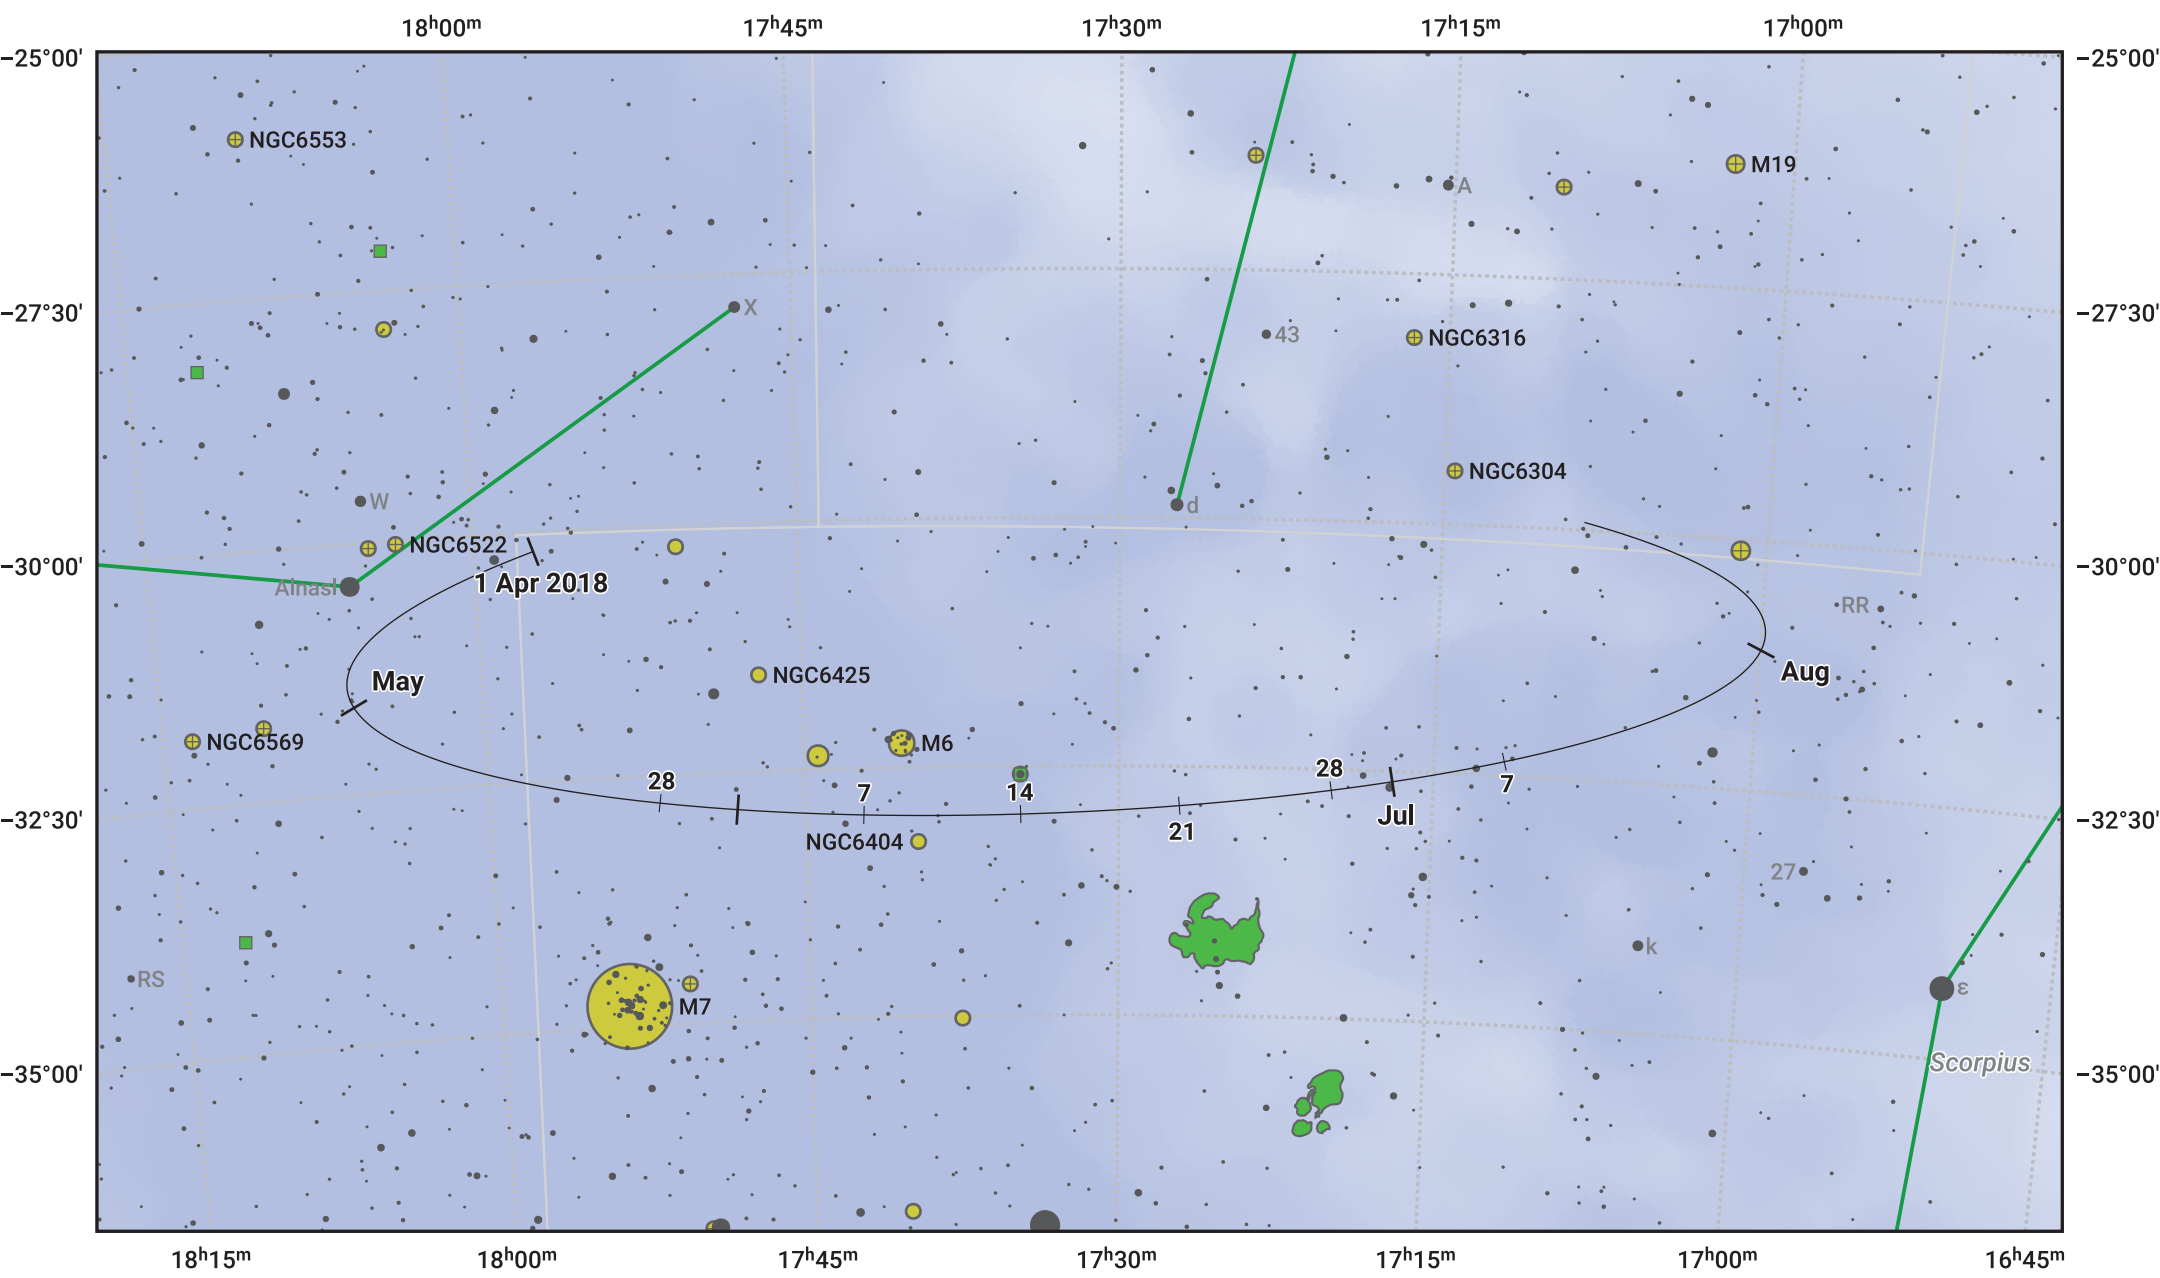

The path of Asteroid 29 Amphitrite around opposition on 15 Jun 2018

© Dominic Ford 2011–2024. Date markers placed at midnight UTC. Downloaded from <https://in-the-sky.org>

Magnitude scale: ● 9.0 ● 8.0 ● 7.0 ● 6.0 ● 5.0 ● 4.0 ● 3.0 ● 2.0 ● 1.0

— Ecliptic Plane

● Galaxy ■ Bright nebula ● Open cluster ⊕ Globular cluster

Date	Mag
2018 Apr 1	11.1
2018 May 1	10.6
2018 May 25	10.1
2018 Jun 1	9.9
2018 Jul 1	9.9
2018 Aug 1	10.5