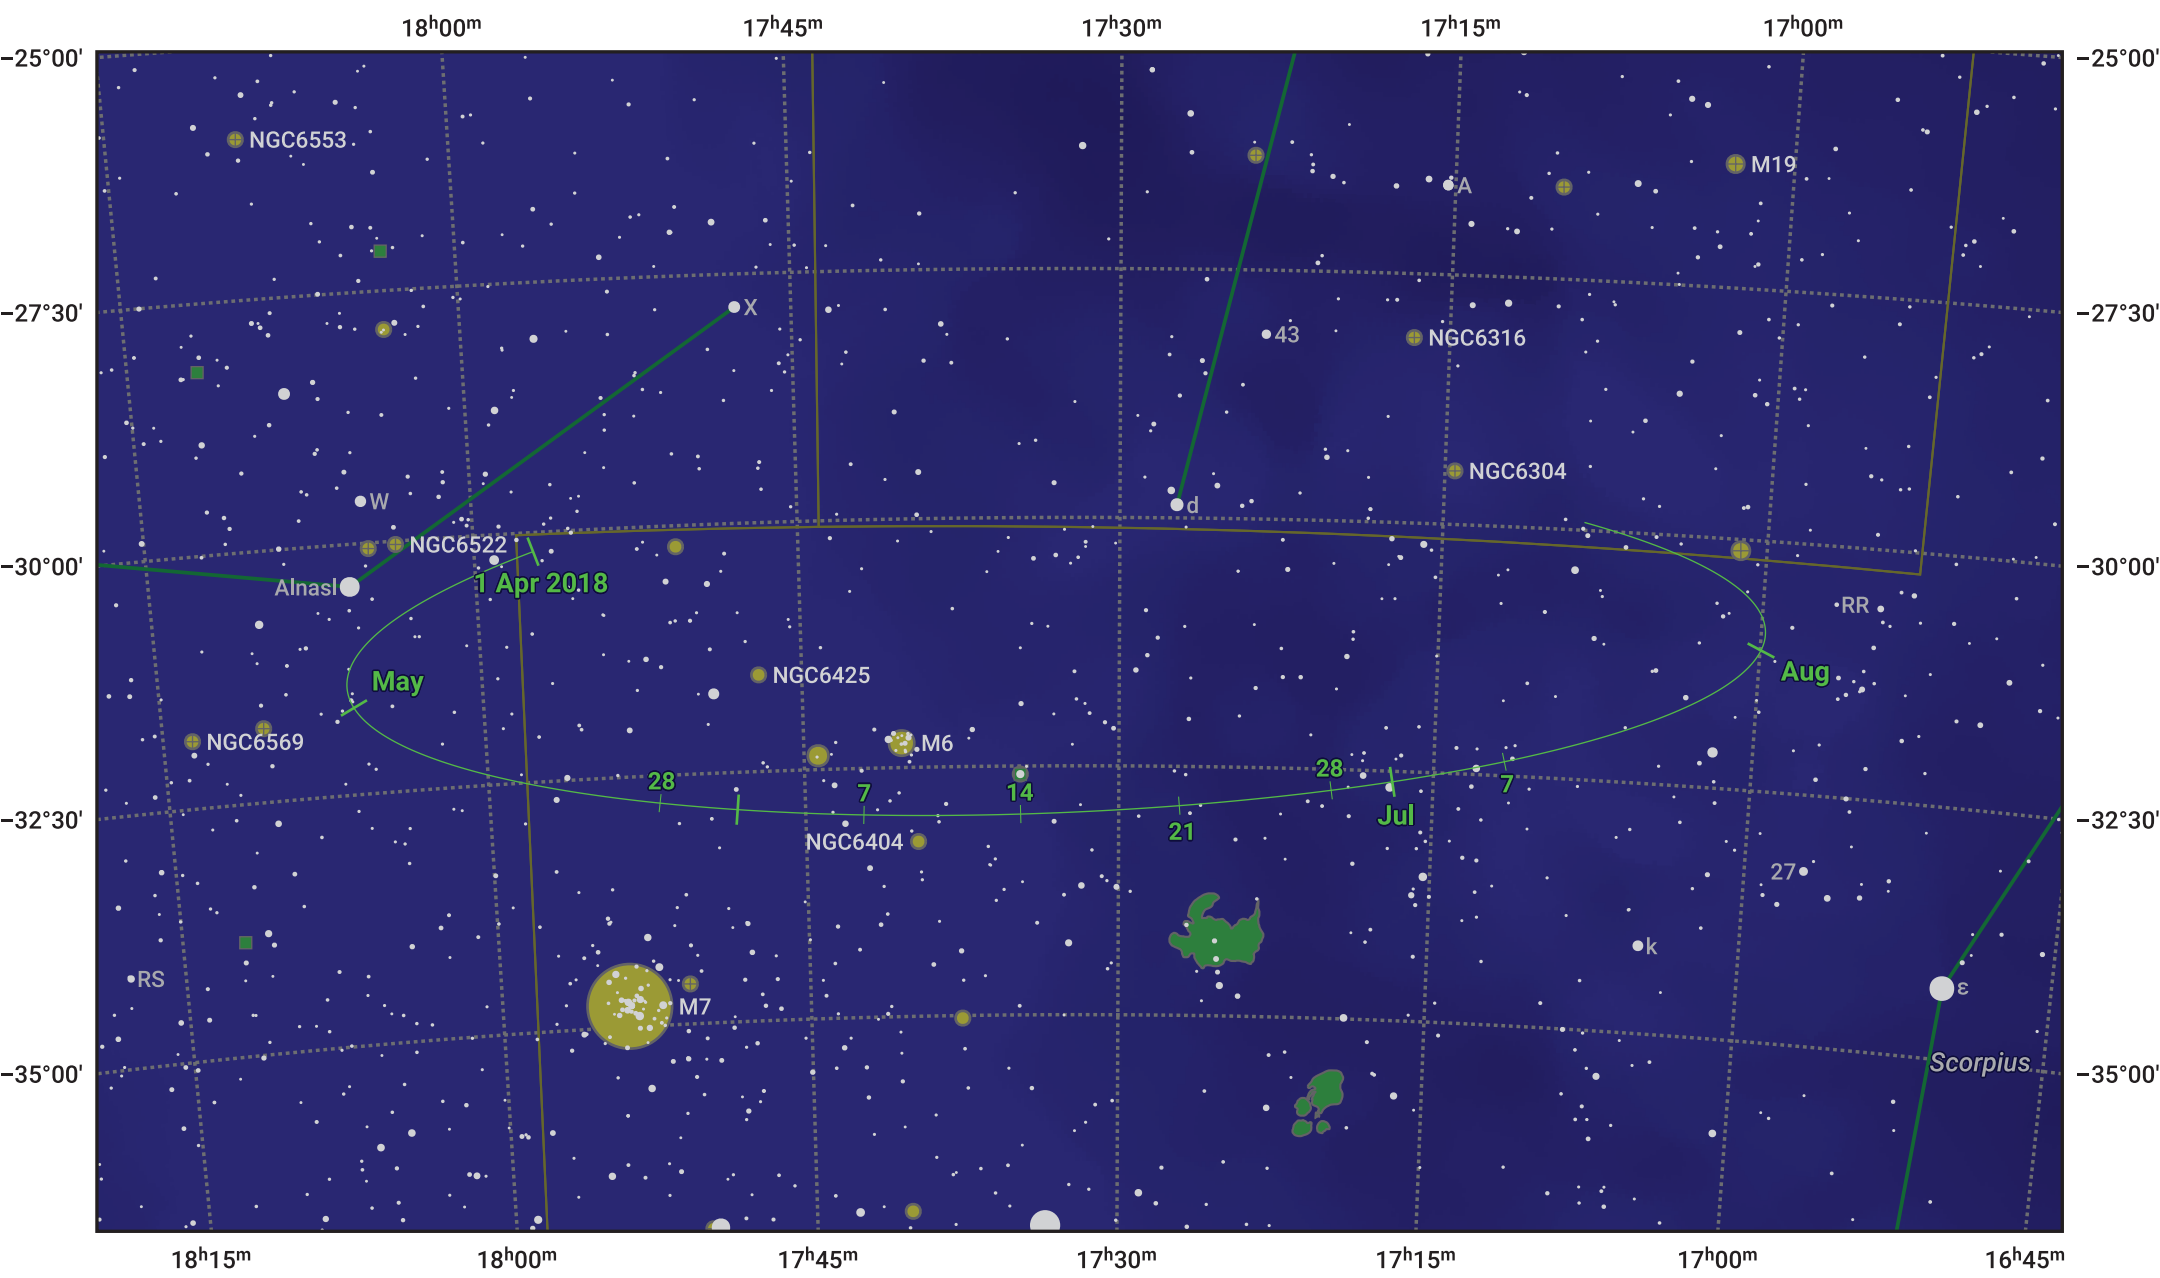

The path of Asteroid 29 Amphitrite around opposition on 15 Jun 2018

© Dominic Ford 2011–2024. Date markers placed at midnight UTC. Downloaded from <https://in-the-sky.org>

Magnitude scale: ● 9.0 ● 8.0 ● 7.0 ● 6.0 ● 5.0 ● 4.0 ● 3.0 ● 2.0 ● 1.0

— Ecliptic Plane

- Galaxy
- Bright nebula
- Open cluster
- Globular cluster

Date	Mag
2018 Apr 1	11.1
2018 May 1	10.6
2018 May 25	10.1
2018 Jun 1	9.9
2018 Jul 1	9.9
2018 Aug 1	10.5