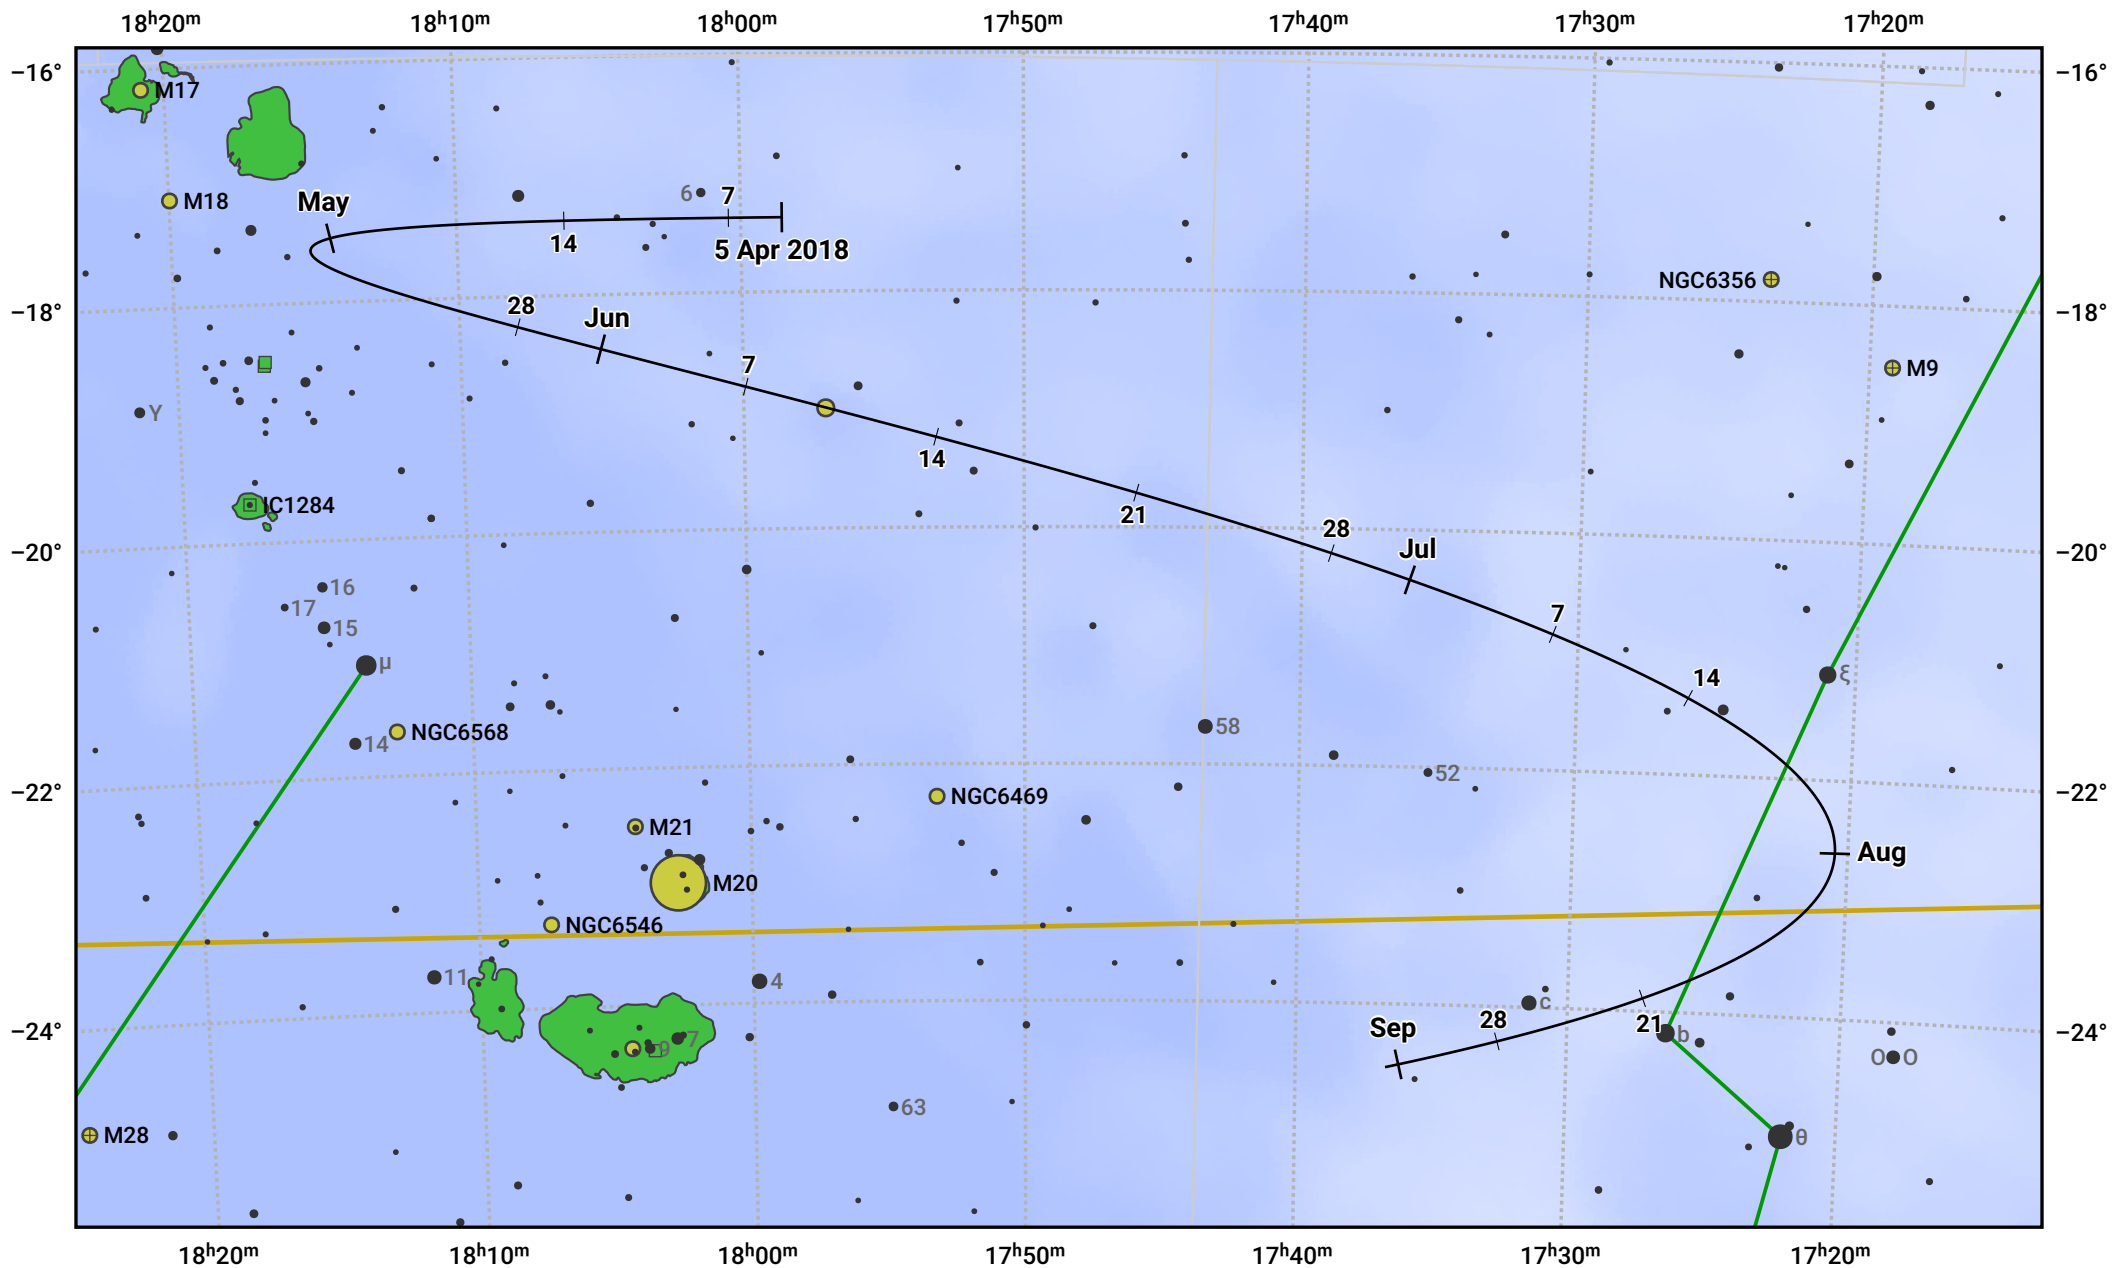

The path of Asteroid 4 Vesta around opposition on 19 Jun 2018

© Dominic Ford 2011–2024. Date markers placed at midnight UTC. Downloaded from <https://in-the-sky.org>

Magnitude scale: ● 8.0 ● 7.0 ● 6.0 ● 5.0 ● 4.0 ● 3.0

— Ecliptic Plane

Galaxy Bright nebula Open cluster Globular cluster

Date	Mag	Phase
2018 May 1	6.7	96%
2018 May 22	6.2	98%
2018 Jun 1	5.9	99%
2018 Jul 1	5.7	100%
2018 Aug 1	6.6	97%
2018 Aug 28	7.2	95%
2018 Sep 1	7.3	95%