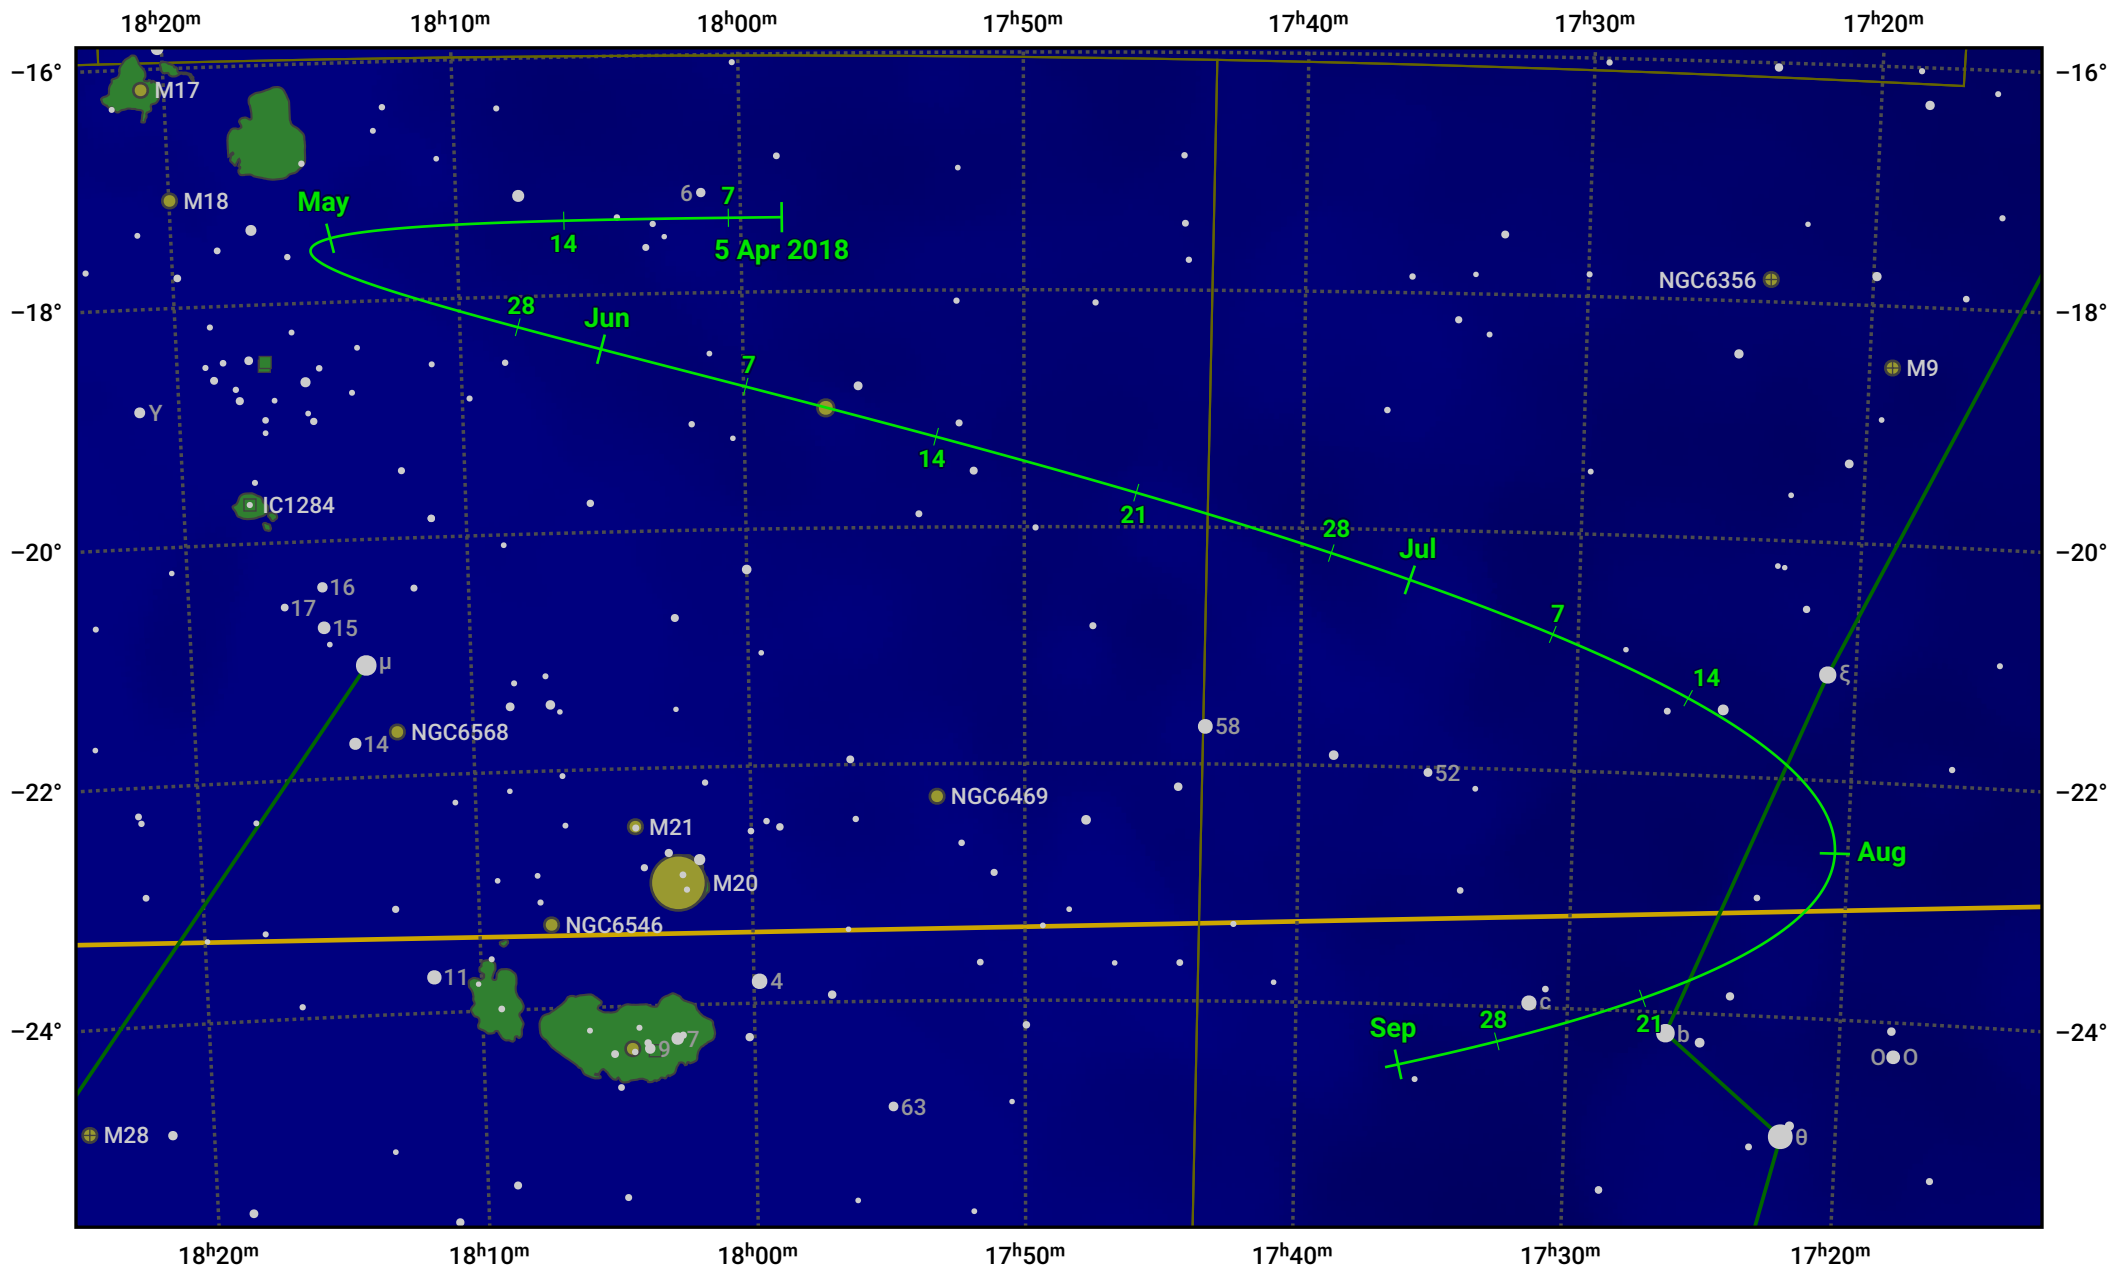

The path of Asteroid 4 Vesta around opposition on 19 Jun 2018

© Dominic Ford 2011–2024. Date markers placed at midnight UTC. Downloaded from <https://in-the-sky.org>

Magnitude scale: • 8.0 • 7.0 • 6.0 • 5.0 • 4.0 • 3.0

— Ecliptic Plane

Galaxy Bright nebula Open cluster Globular cluster

Date	Mag	Phase
2018 May 1	6.7	96%
2018 May 22	6.2	98%
2018 Jun 1	5.9	99%
2018 Jul 1	5.7	100%
2018 Aug 1	6.6	97%
2018 Aug 28	7.2	95%
2018 Sep 1	7.3	95%