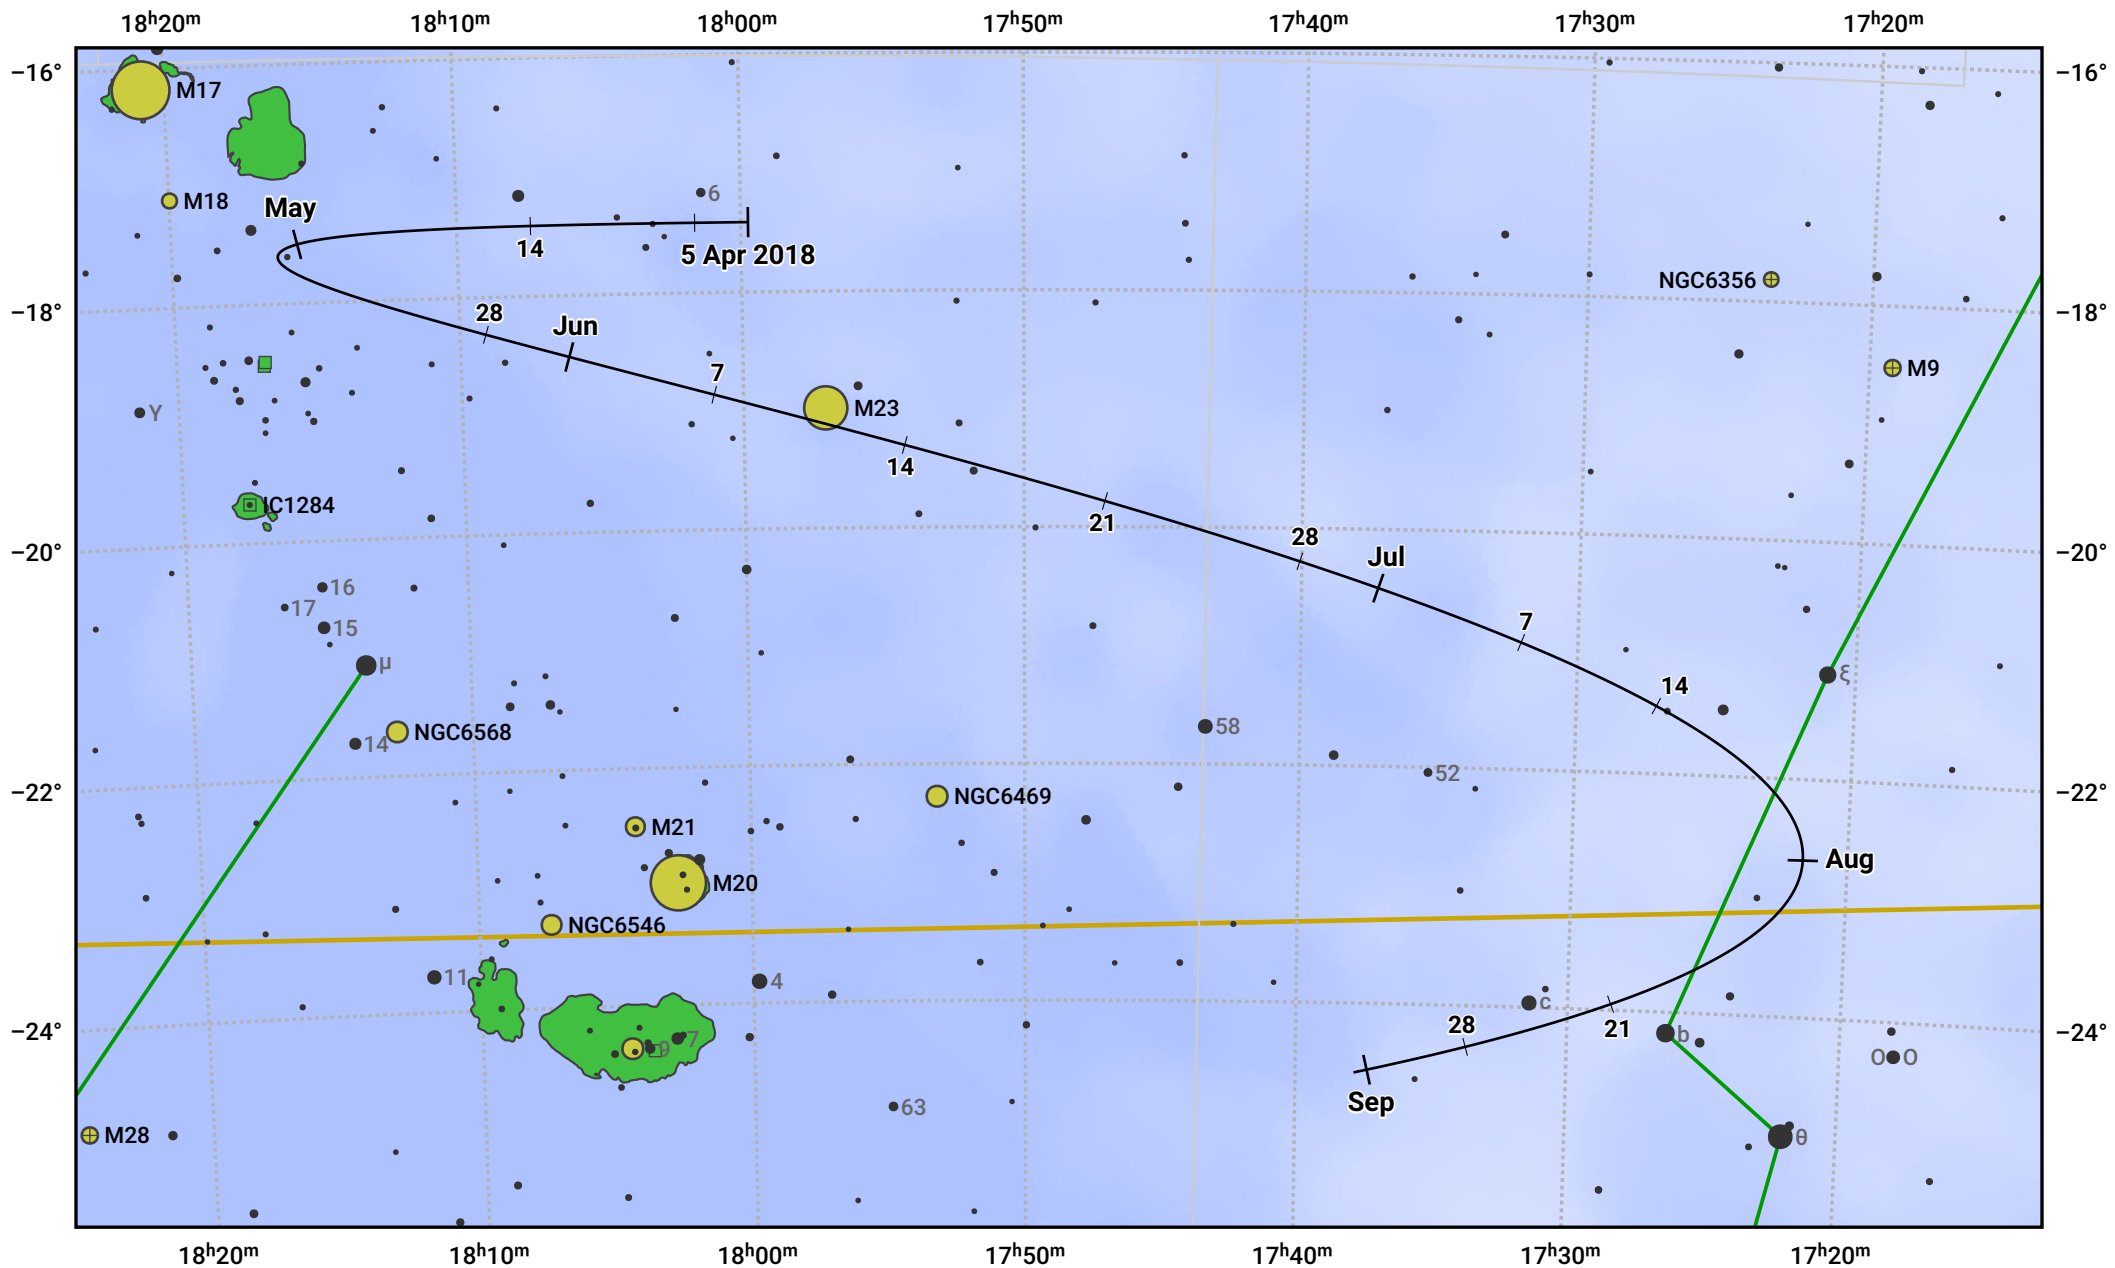

The path of Asteroid 4 Vesta around opposition on 19 Jun 2018

© Dominic Ford 2011–2024. Date markers placed at midnight UTC. Downloaded from <https://in-the-sky.org>

Magnitude scale: ● 8.0 ● 7.0 ● 6.0 ● 5.0 ● 4.0 ● 3.0

— Ecliptic Plane

Galaxy Bright nebula Open cluster Globular cluster

Date	Mag	Phase
2018 May 1	6.7	96%
2018 May 22	6.1	98%
2018 Jun 1	5.9	99%
2018 Jul 1	5.7	100%
2018 Aug 1	6.6	97%
2018 Aug 28	7.2	95%
2018 Sep 1	7.2	95%