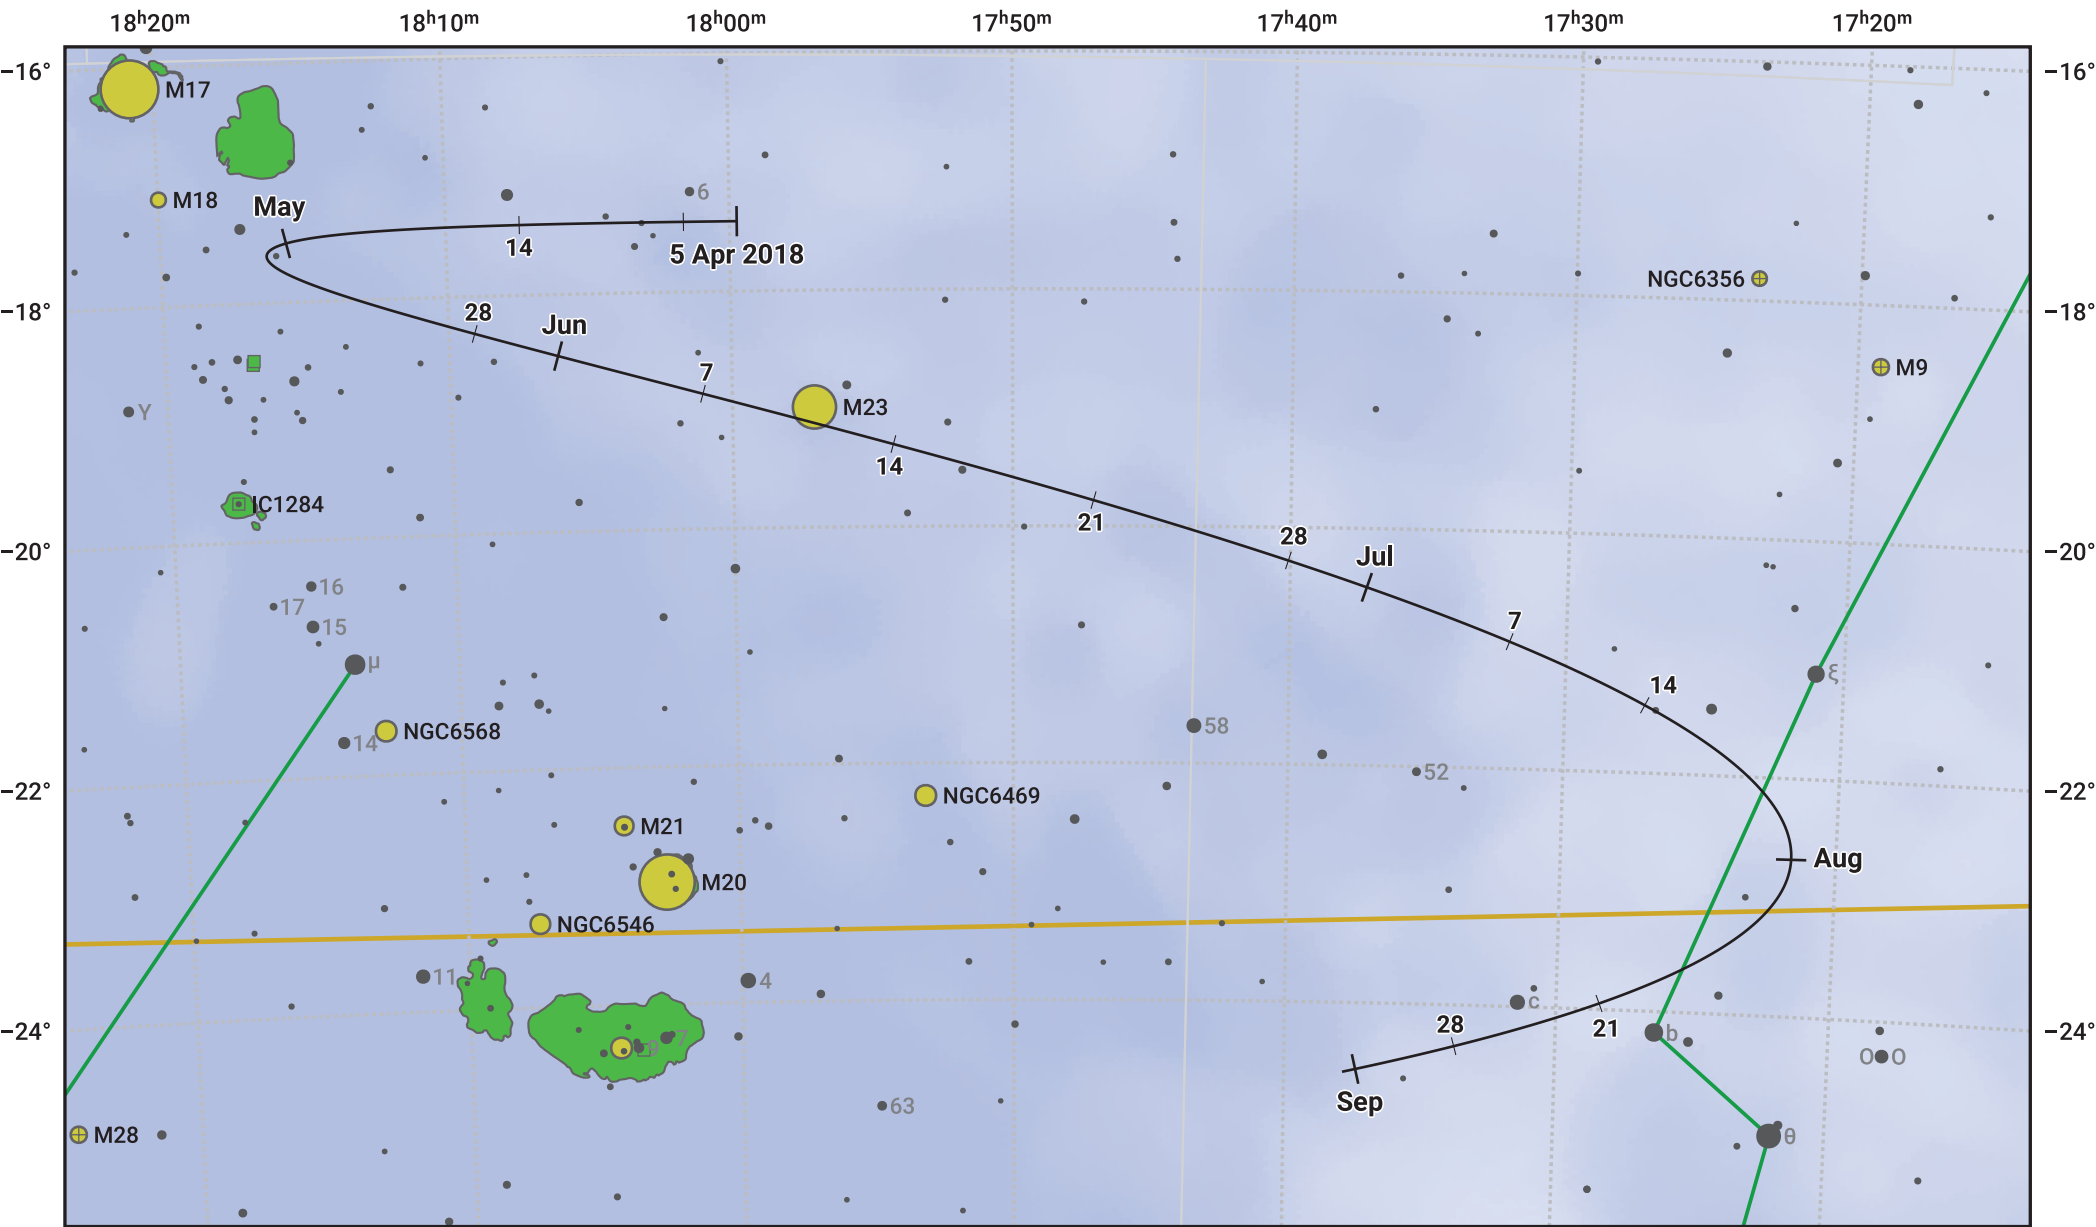

# The path of Asteroid 4 Vesta around opposition on 19 Jun 2018

© Dominic Ford 2011–2024. Date markers placed at midnight UTC. Downloaded from <https://in-the-sky.org>

Magnitude scale: • 8.0 • 7.0 • 6.0 • 5.0 • 4.0 • 3.0

— Ecliptic Plane

● Galaxy   
 ■ Bright nebula   
 ● Open cluster   
 ⊕ Globular cluster

Date	Mag	Phase
2018 May 1	6.7	96%
2018 May 22	6.1	98%
2018 Jun 1	5.9	99%
2018 Jul 1	5.7	100%
2018 Aug 1	6.6	97%
2018 Aug 28	7.2	95%
2018 Sep 1	7.2	95%