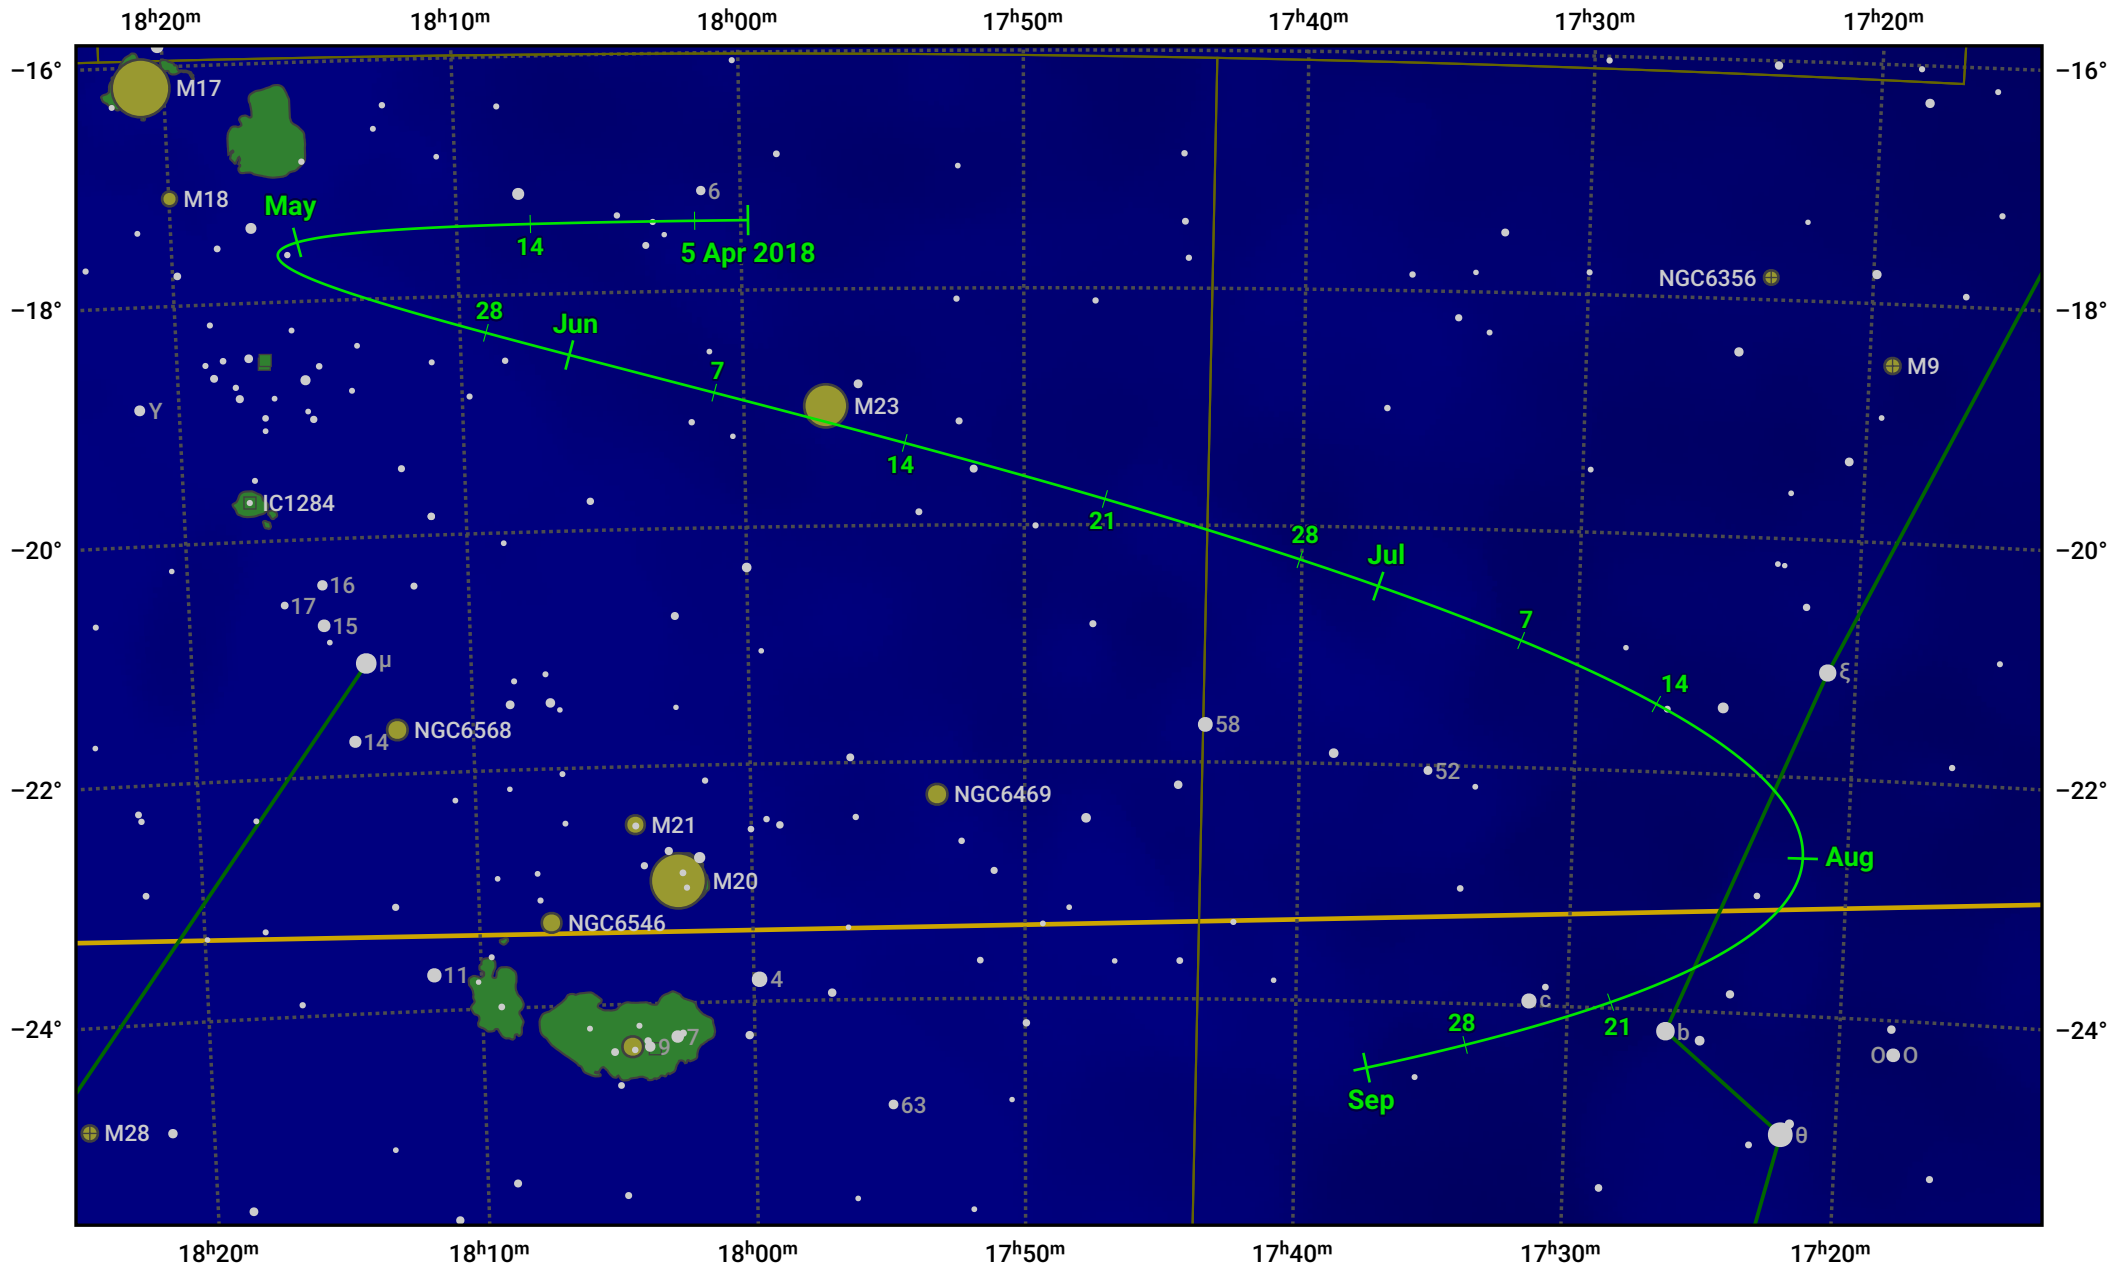

The path of Asteroid 4 Vesta around opposition on 19 Jun 2018

© Dominic Ford 2011–2024. Date markers placed at midnight UTC. Downloaded from <https://in-the-sky.org>

Magnitude scale: ● 8.0 ● 7.0 ● 6.0 ● 5.0 ● 4.0 ● 3.0

— Ecliptic Plane

● Galaxy ■ Bright nebula ● Open cluster ● Globular cluster

Date	Mag	Phase
2018 May 1	6.7	96%
2018 May 22	6.1	98%
2018 Jun 1	5.9	99%
2018 Jul 1	5.7	100%
2018 Aug 1	6.6	97%
2018 Aug 28	7.2	95%
2018 Sep 1	7.2	95%