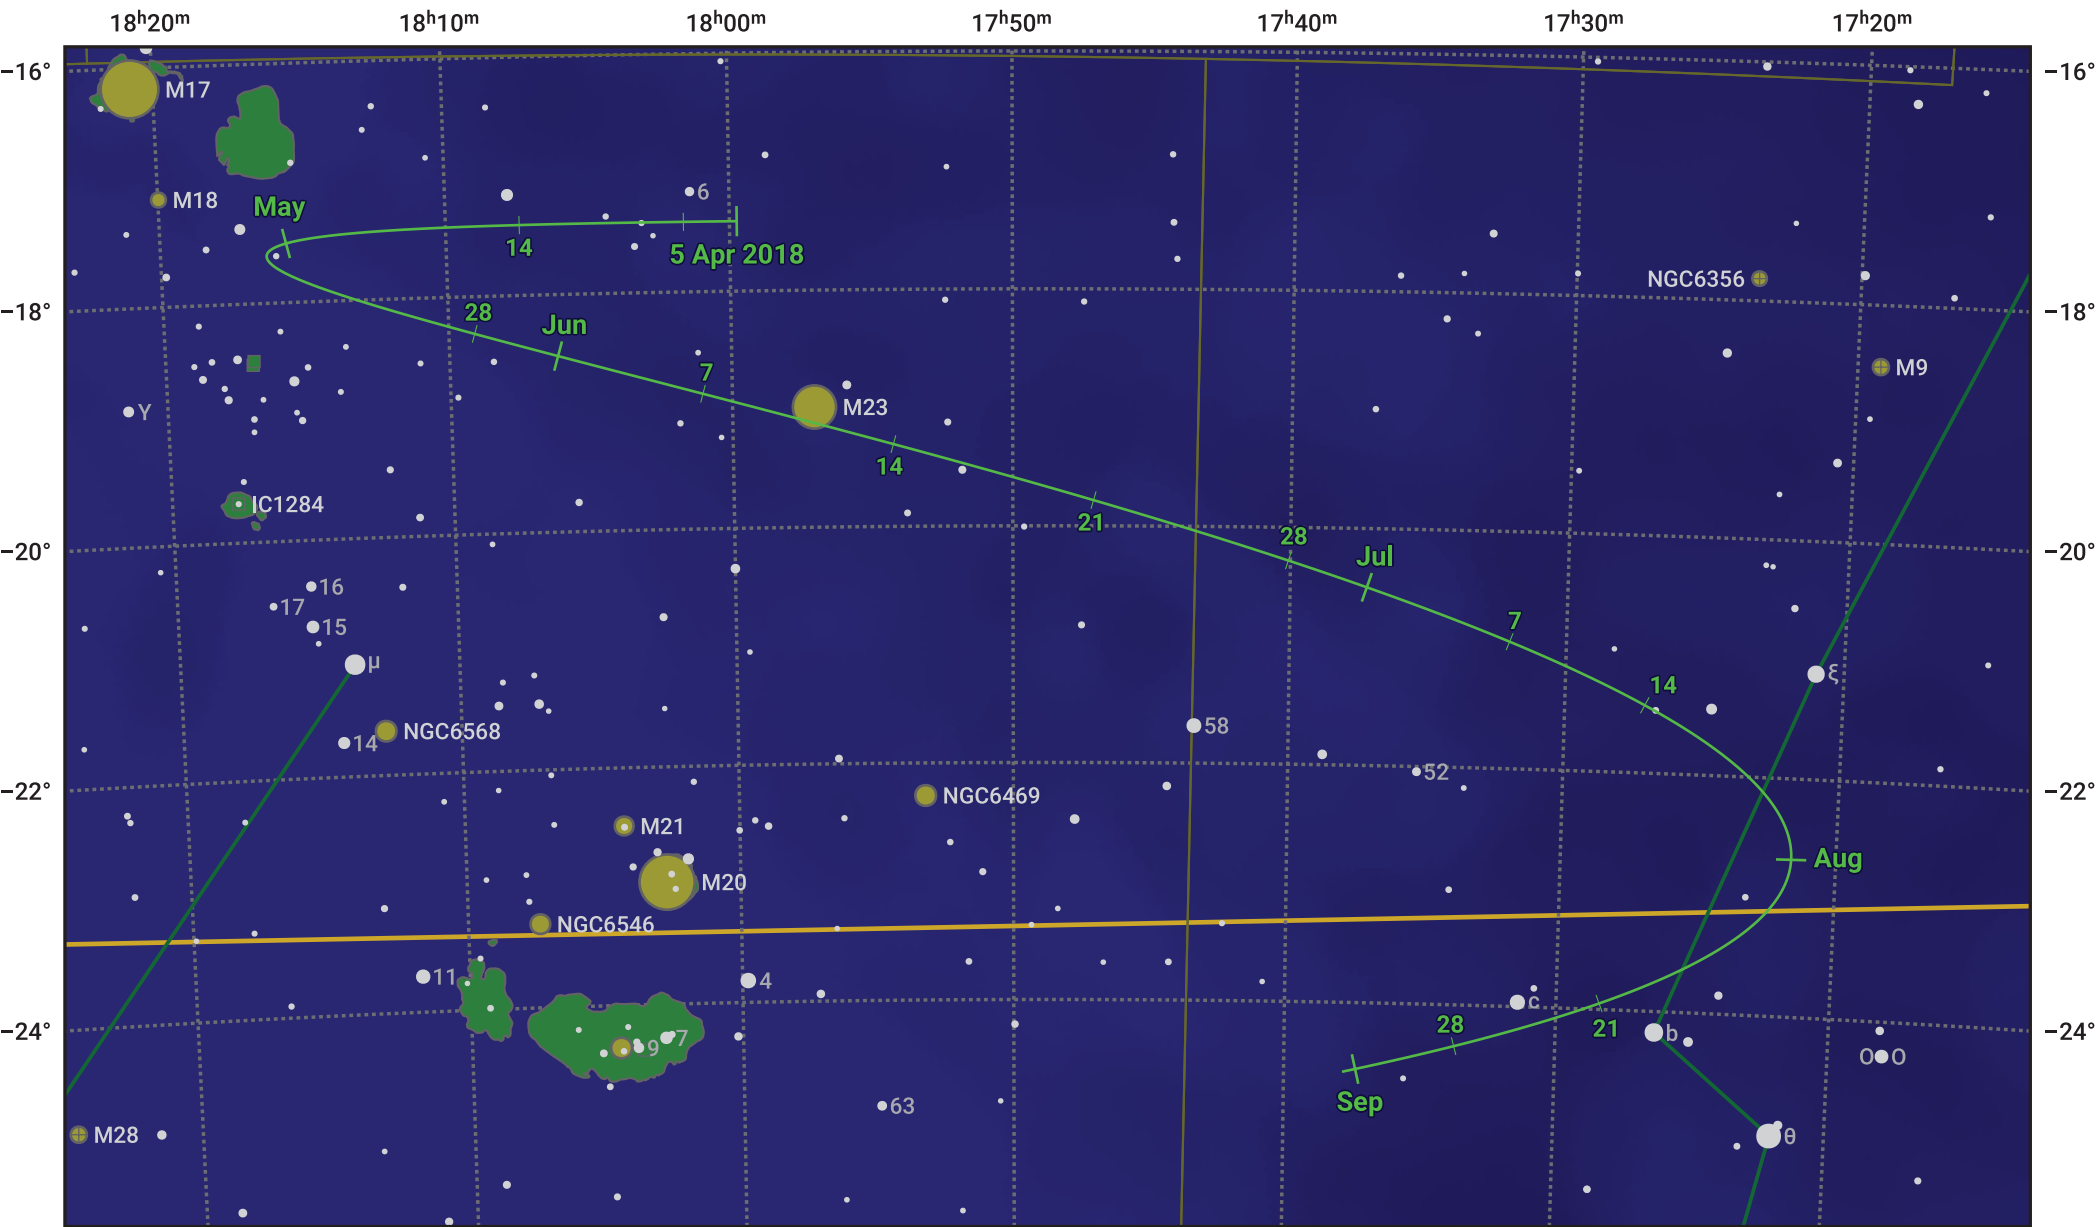

The path of Asteroid 4 Vesta around opposition on 19 Jun 2018

© Dominic Ford 2011–2024. Date markers placed at midnight UTC. Downloaded from <https://in-the-sky.org>

Magnitude scale: • 8.0 • 7.0 • 6.0 • 5.0 • 4.0 • 3.0

— Ecliptic Plane

● Galaxy ■ Bright nebula ● Open cluster ● Globular cluster

Date	Mag	Phase
2018 May 1	6.7	96%
2018 May 22	6.1	98%
2018 Jun 1	5.9	99%
2018 Jul 1	5.7	100%
2018 Aug 1	6.6	97%
2018 Aug 28	7.2	95%
2018 Sep 1	7.2	95%