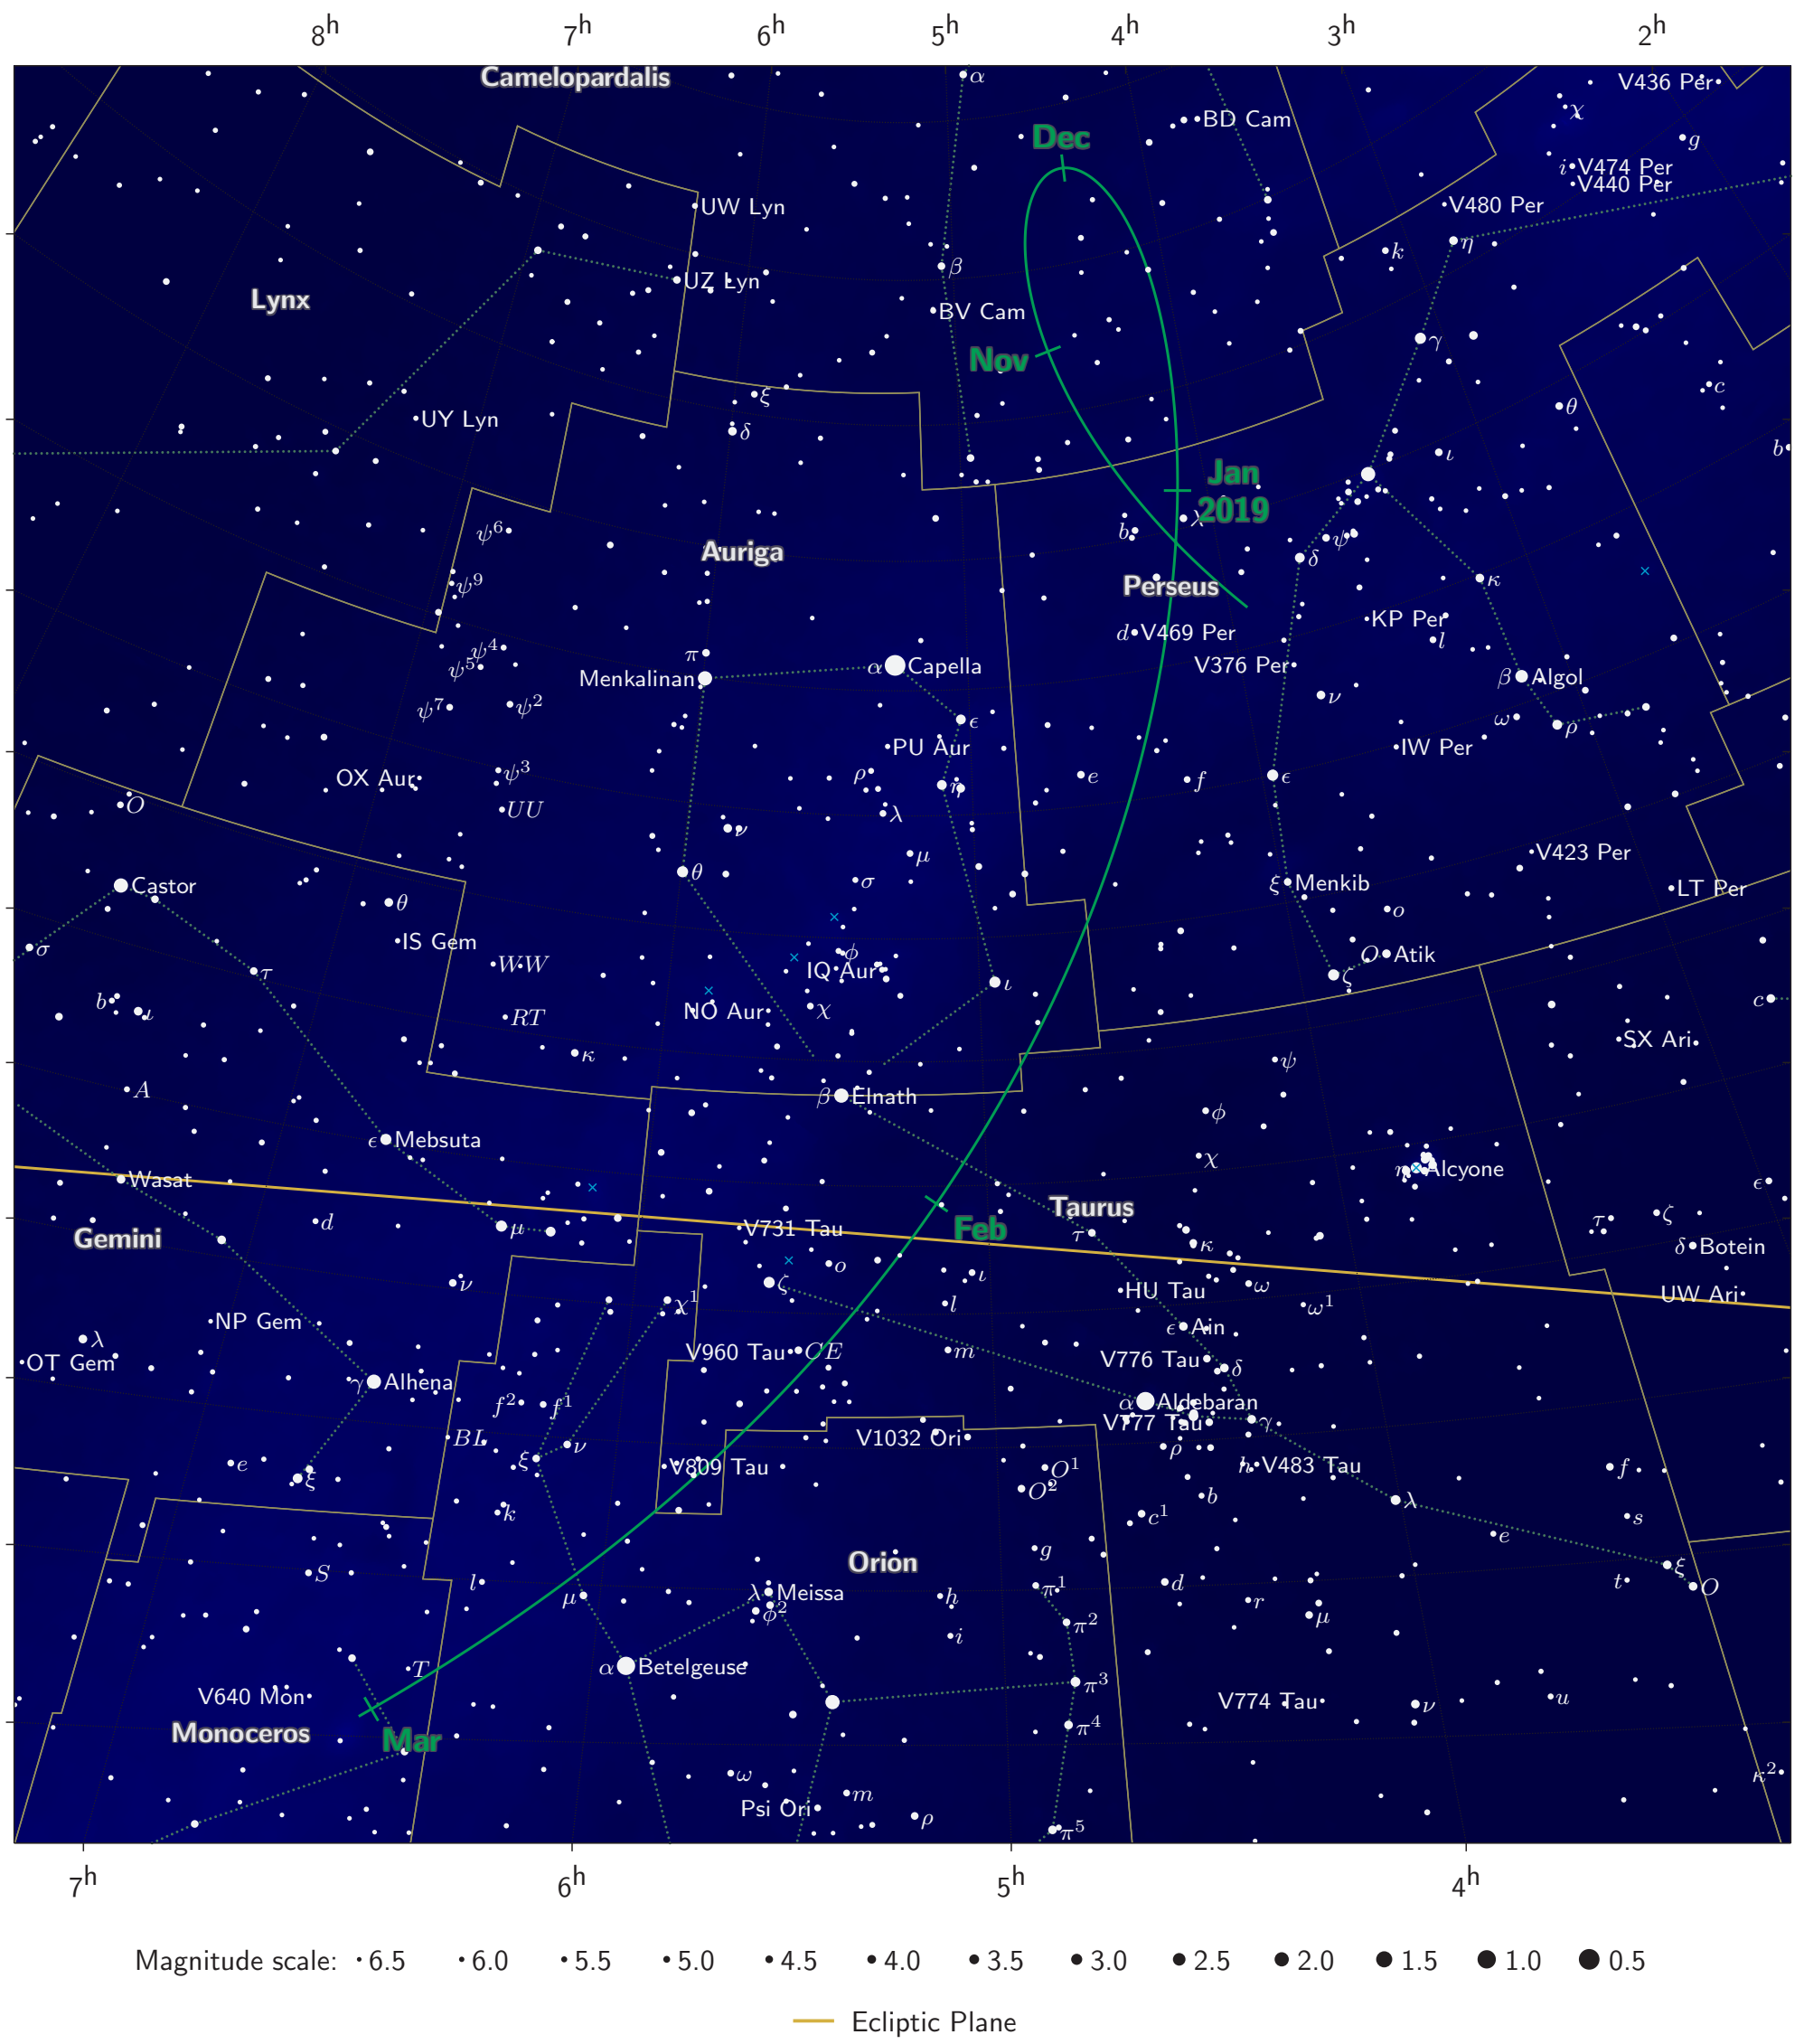

The path of Asteroid 433 Eros around opposition on 16 Dec 2018

Magnitude scale: ● 6.5 ● 6.0 ● 5.5 ● 5.0 ● 4.5 ● 4.0 ● 3.5 ● 3.0 ● 2.5 ● 2.0 ● 1.5 ● 1.0 ● 0.5

— Ecliptic Plane