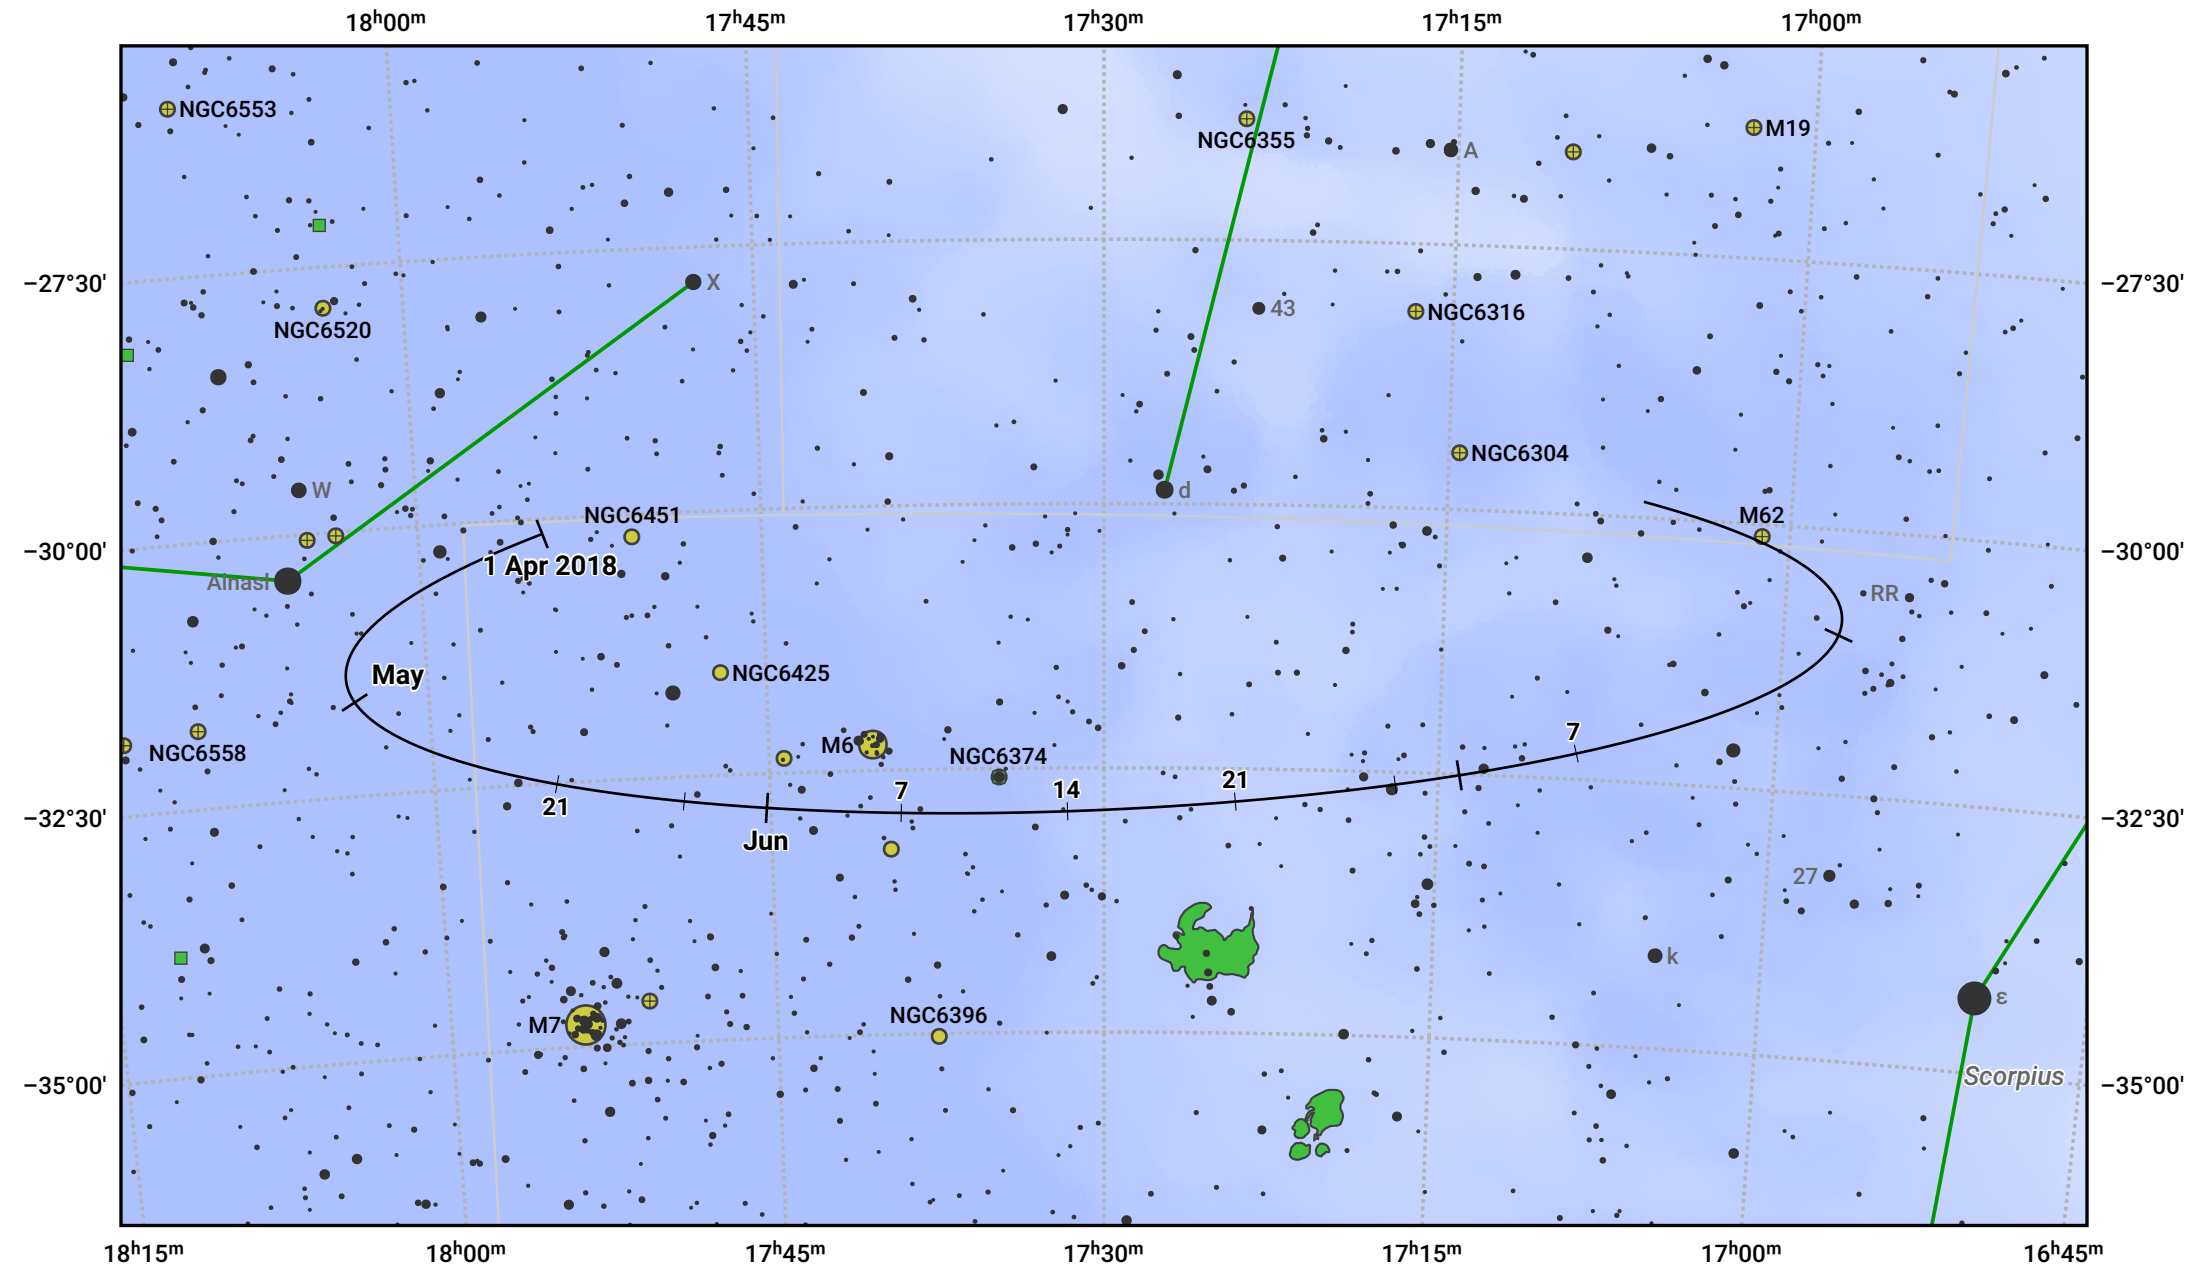

The path of Asteroid 29 Amphitrite around opposition on 15 Jun 2018

© Dominic Ford 2011–2024. Date markers placed at midnight UTC. Downloaded from <https://in-the-sky.org>

Magnitude scale: · 9.0 · 8.0 · 7.0 · 6.0 · 5.0 · 4.0 · 3.0 · 2.0

— Ecliptic Plane

● Galaxy ■ Bright nebula ● Open cluster ⊕ Globular cluster

Date	Mag
2018 Apr 1	11.1
2018 May 1	10.6
2018 May 25	10.1
2018 Jun 1	9.9
2018 Jul 1	9.9
2018 Aug 1	10.5