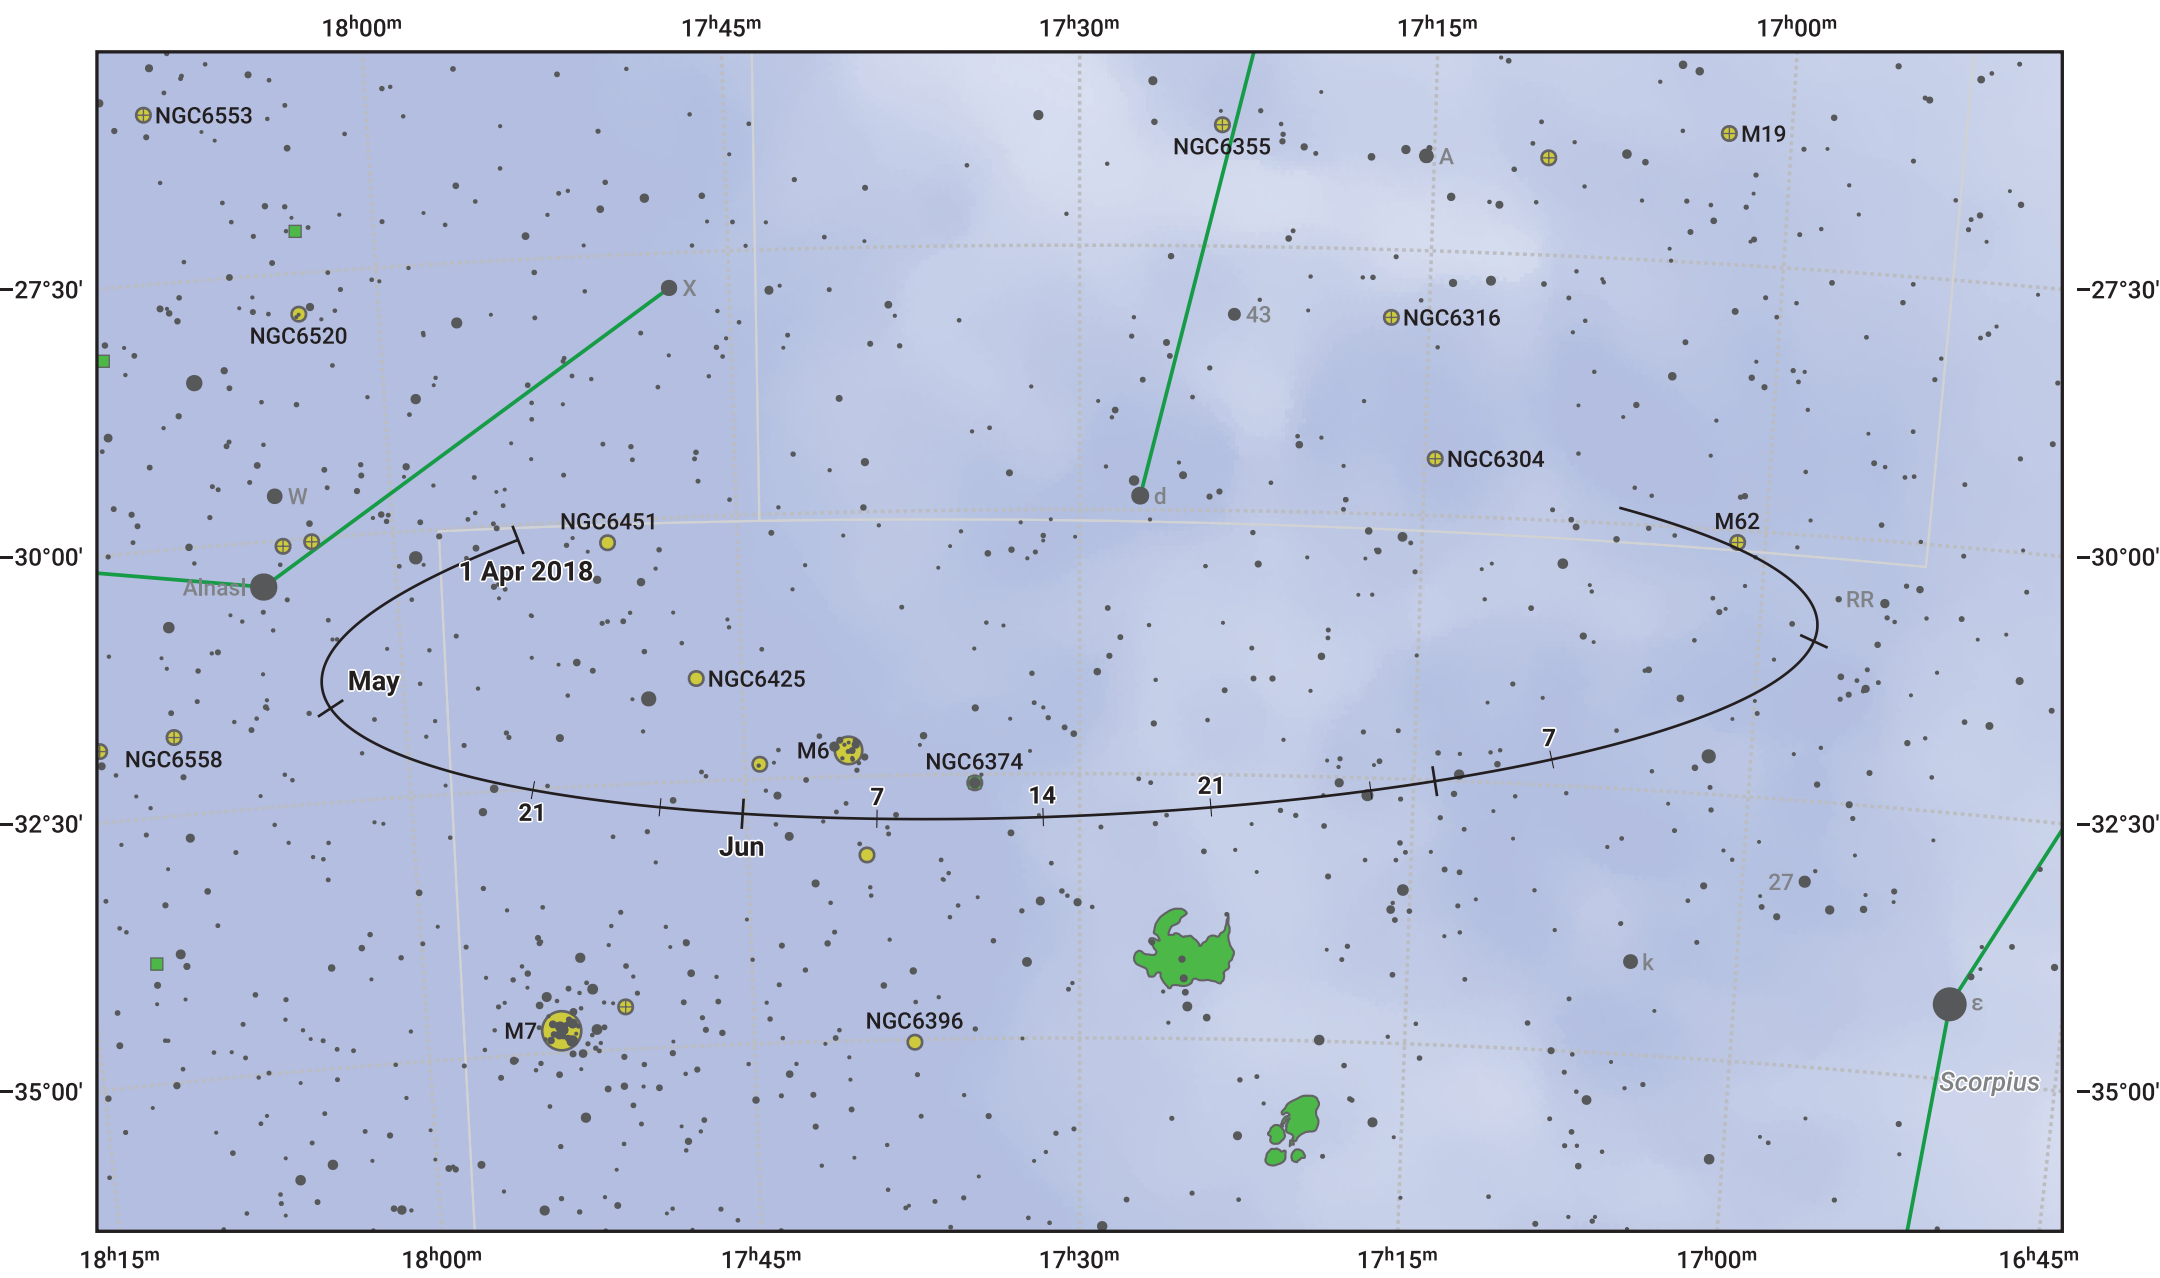

The path of Asteroid 29 Amphitrite around opposition on 15 Jun 2018

© Dominic Ford 2011–2024. Date markers placed at midnight UTC. Downloaded from <https://in-the-sky.org>

Magnitude scale: · 9.0 · 8.0 · 7.0 · 6.0 · 5.0 ● 4.0 ● 3.0 ● 2.0

— Ecliptic Plane

Galaxy Bright nebula Open cluster Globular cluster

Date	Mag
2018 Apr 1	11.1
2018 May 1	10.6
2018 May 25	10.1
2018 Jun 1	9.9
2018 Jul 1	9.9
2018 Aug 1	10.5