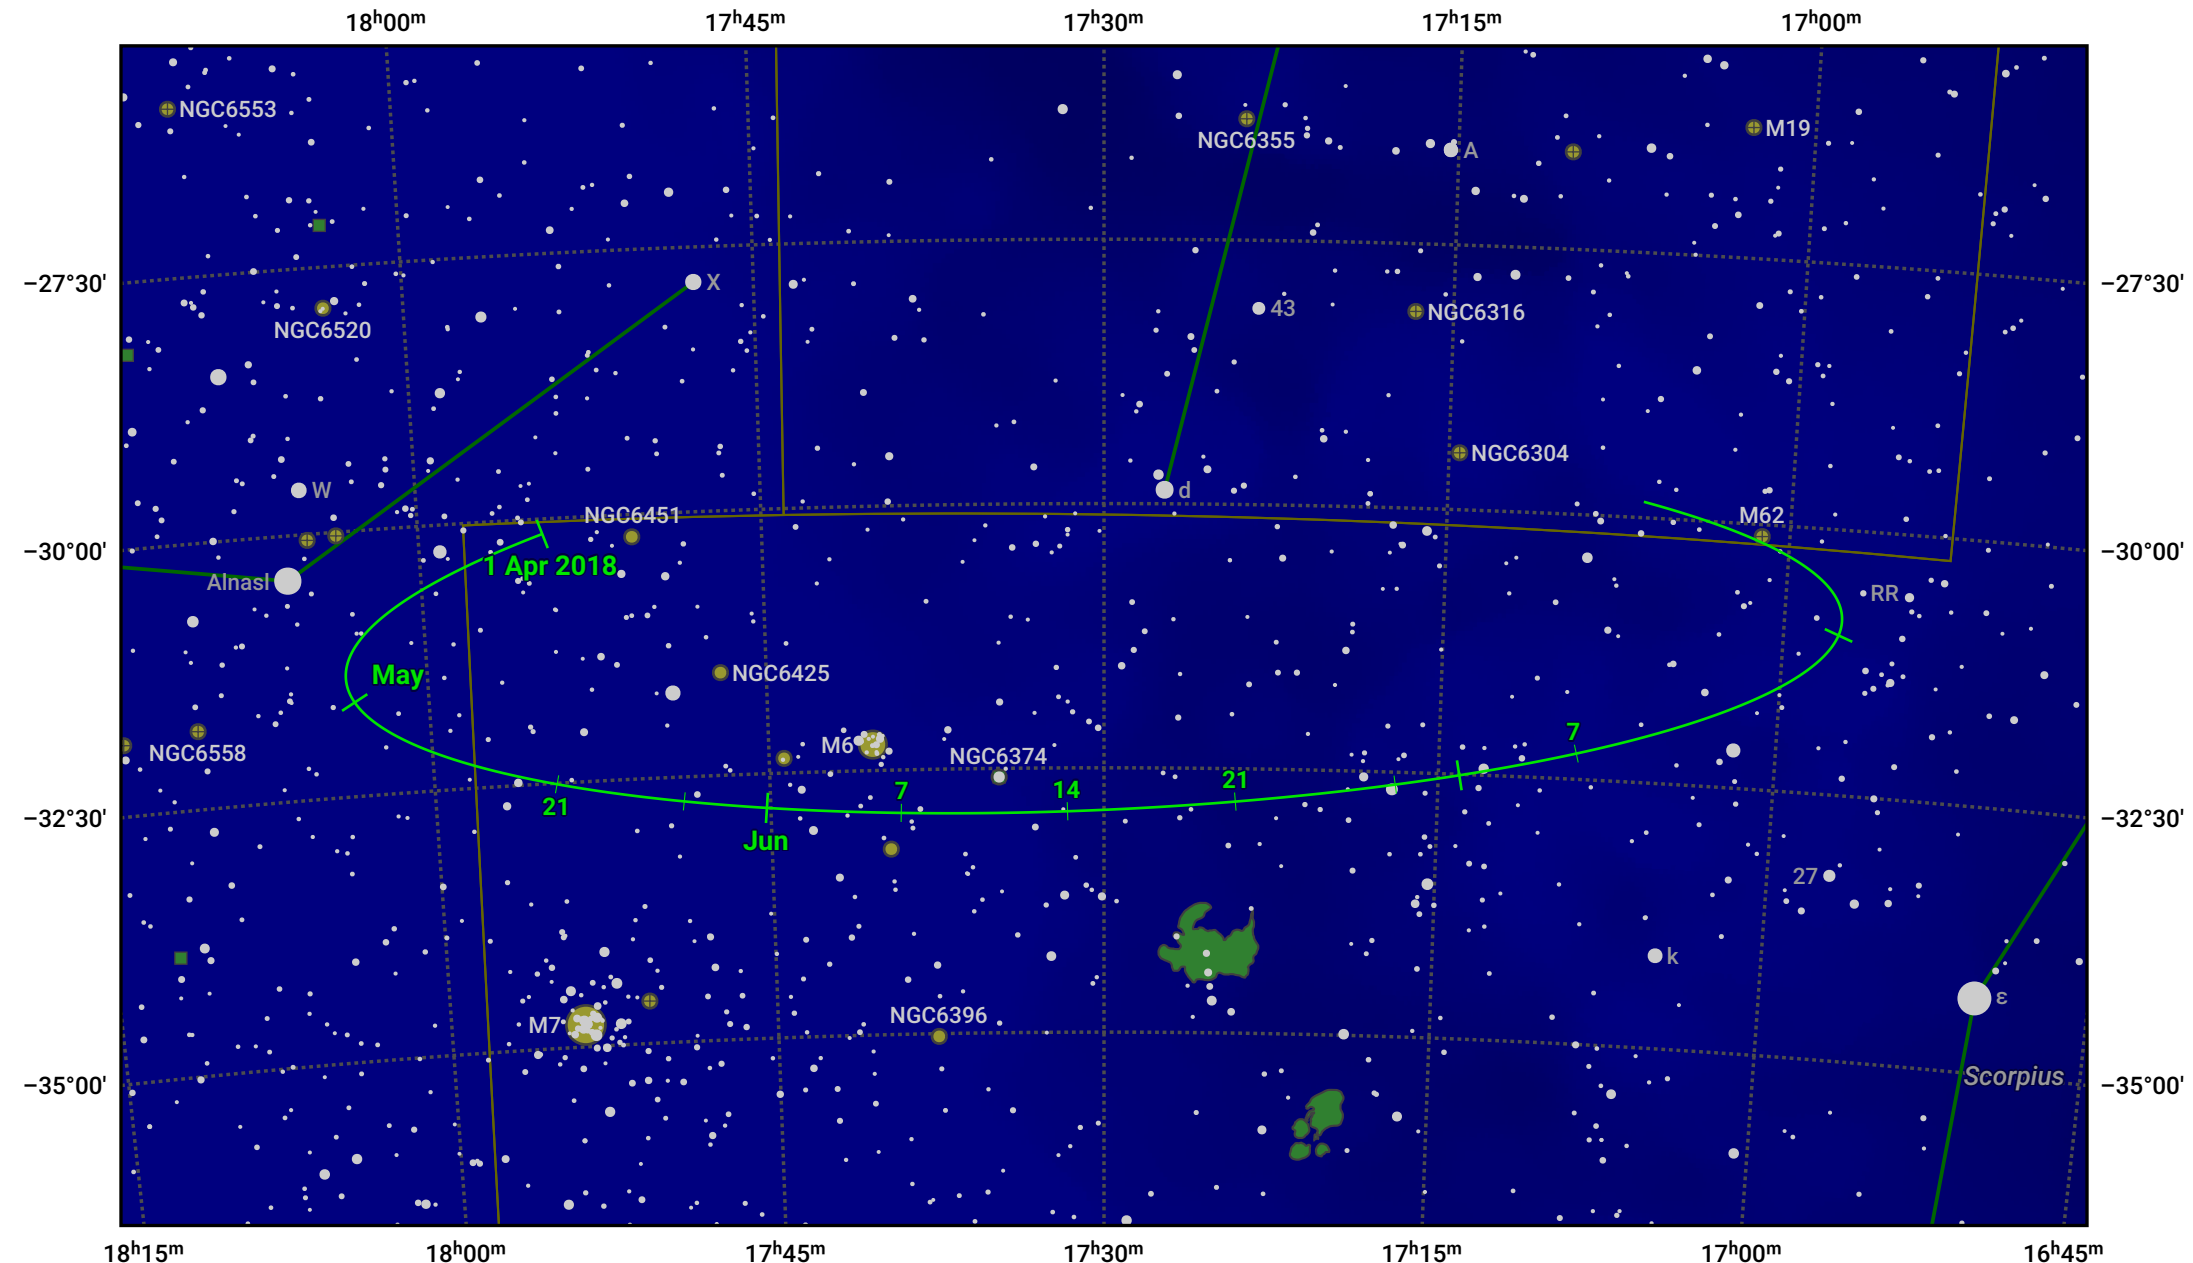

# The path of Asteroid 29 Amphitrite around opposition on 15 Jun 2018

© Dominic Ford 2011–2024. Date markers placed at midnight UTC. Downloaded from <https://in-the-sky.org>

Magnitude scale: · 9.0 · 8.0 · 7.0 · 6.0 · 5.0 ● 4.0 ● 3.0 ● 2.0

— Ecliptic Plane

● Galaxy    ■ Bright nebula    ● Open cluster    ⊕ Globular cluster

Date	Mag
2018 Apr 1	11.1
2018 May 1	10.6
2018 May 25	10.1
2018 Jun 1	9.9
2018 Jul 1	9.9
2018 Aug 1	10.5