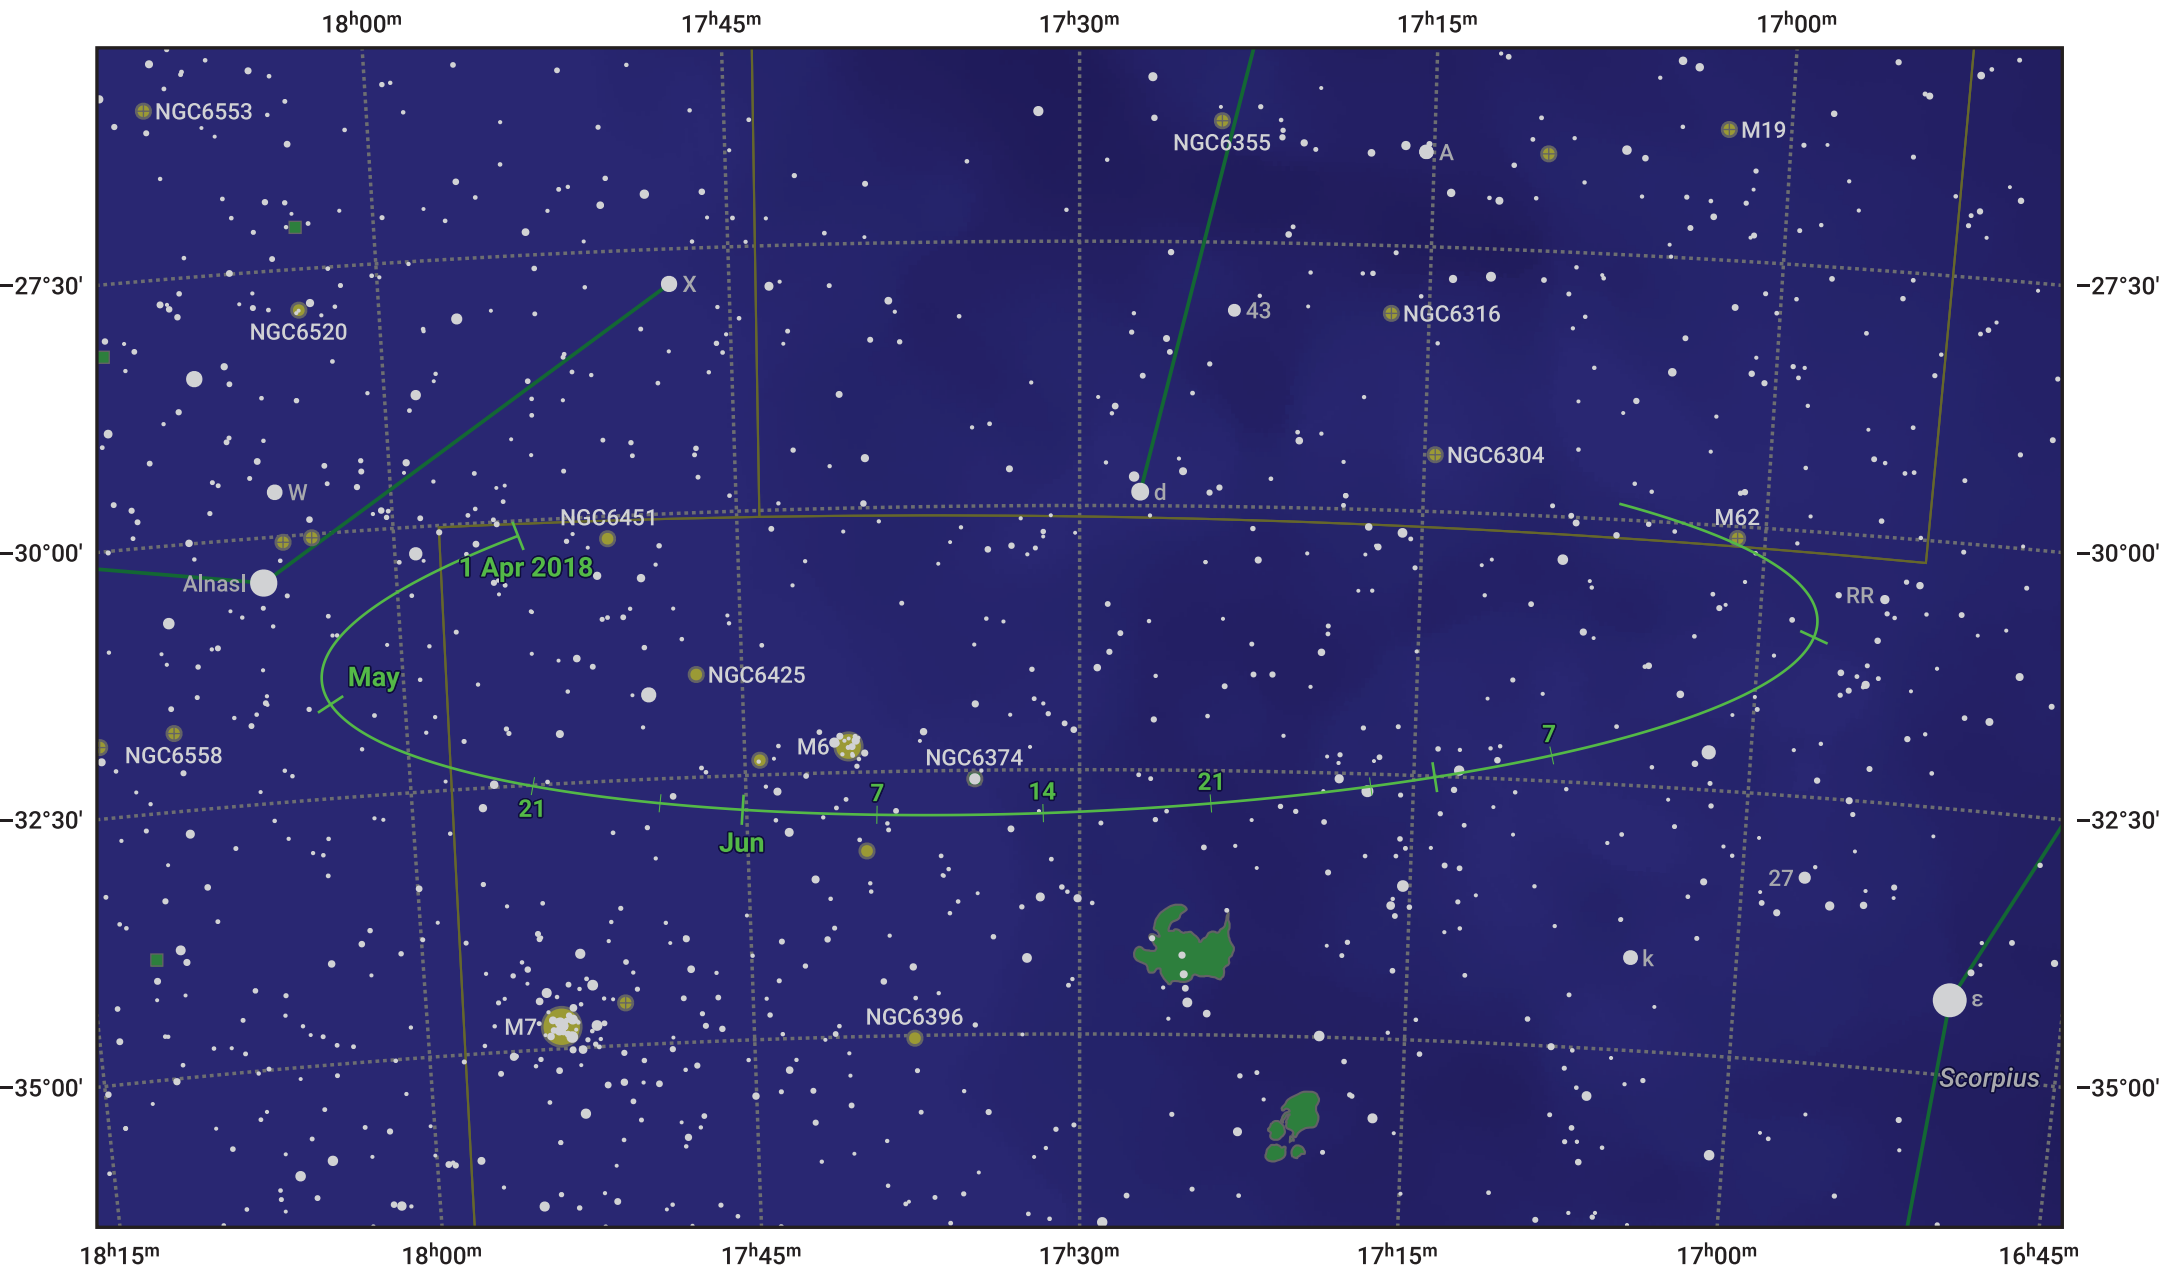

The path of Asteroid 29 Amphitrite around opposition on 15 Jun 2018

© Dominic Ford 2011–2024. Date markers placed at midnight UTC. Downloaded from <https://in-the-sky.org>

Magnitude scale: \bullet 9.0 \bullet 8.0 \bullet 7.0 \bullet 6.0 \bullet 5.0 \bullet 4.0 \bullet 3.0 \bullet 2.0

— Ecliptic Plane

- Galaxy
- Bright nebula
- Open cluster
- ⊕ Globular cluster

Date	Mag
2018 Apr 1	11.1
2018 May 1	10.6
2018 May 25	10.1
2018 Jun 1	9.9
2018 Jul 1	9.9
2018 Aug 1	10.5