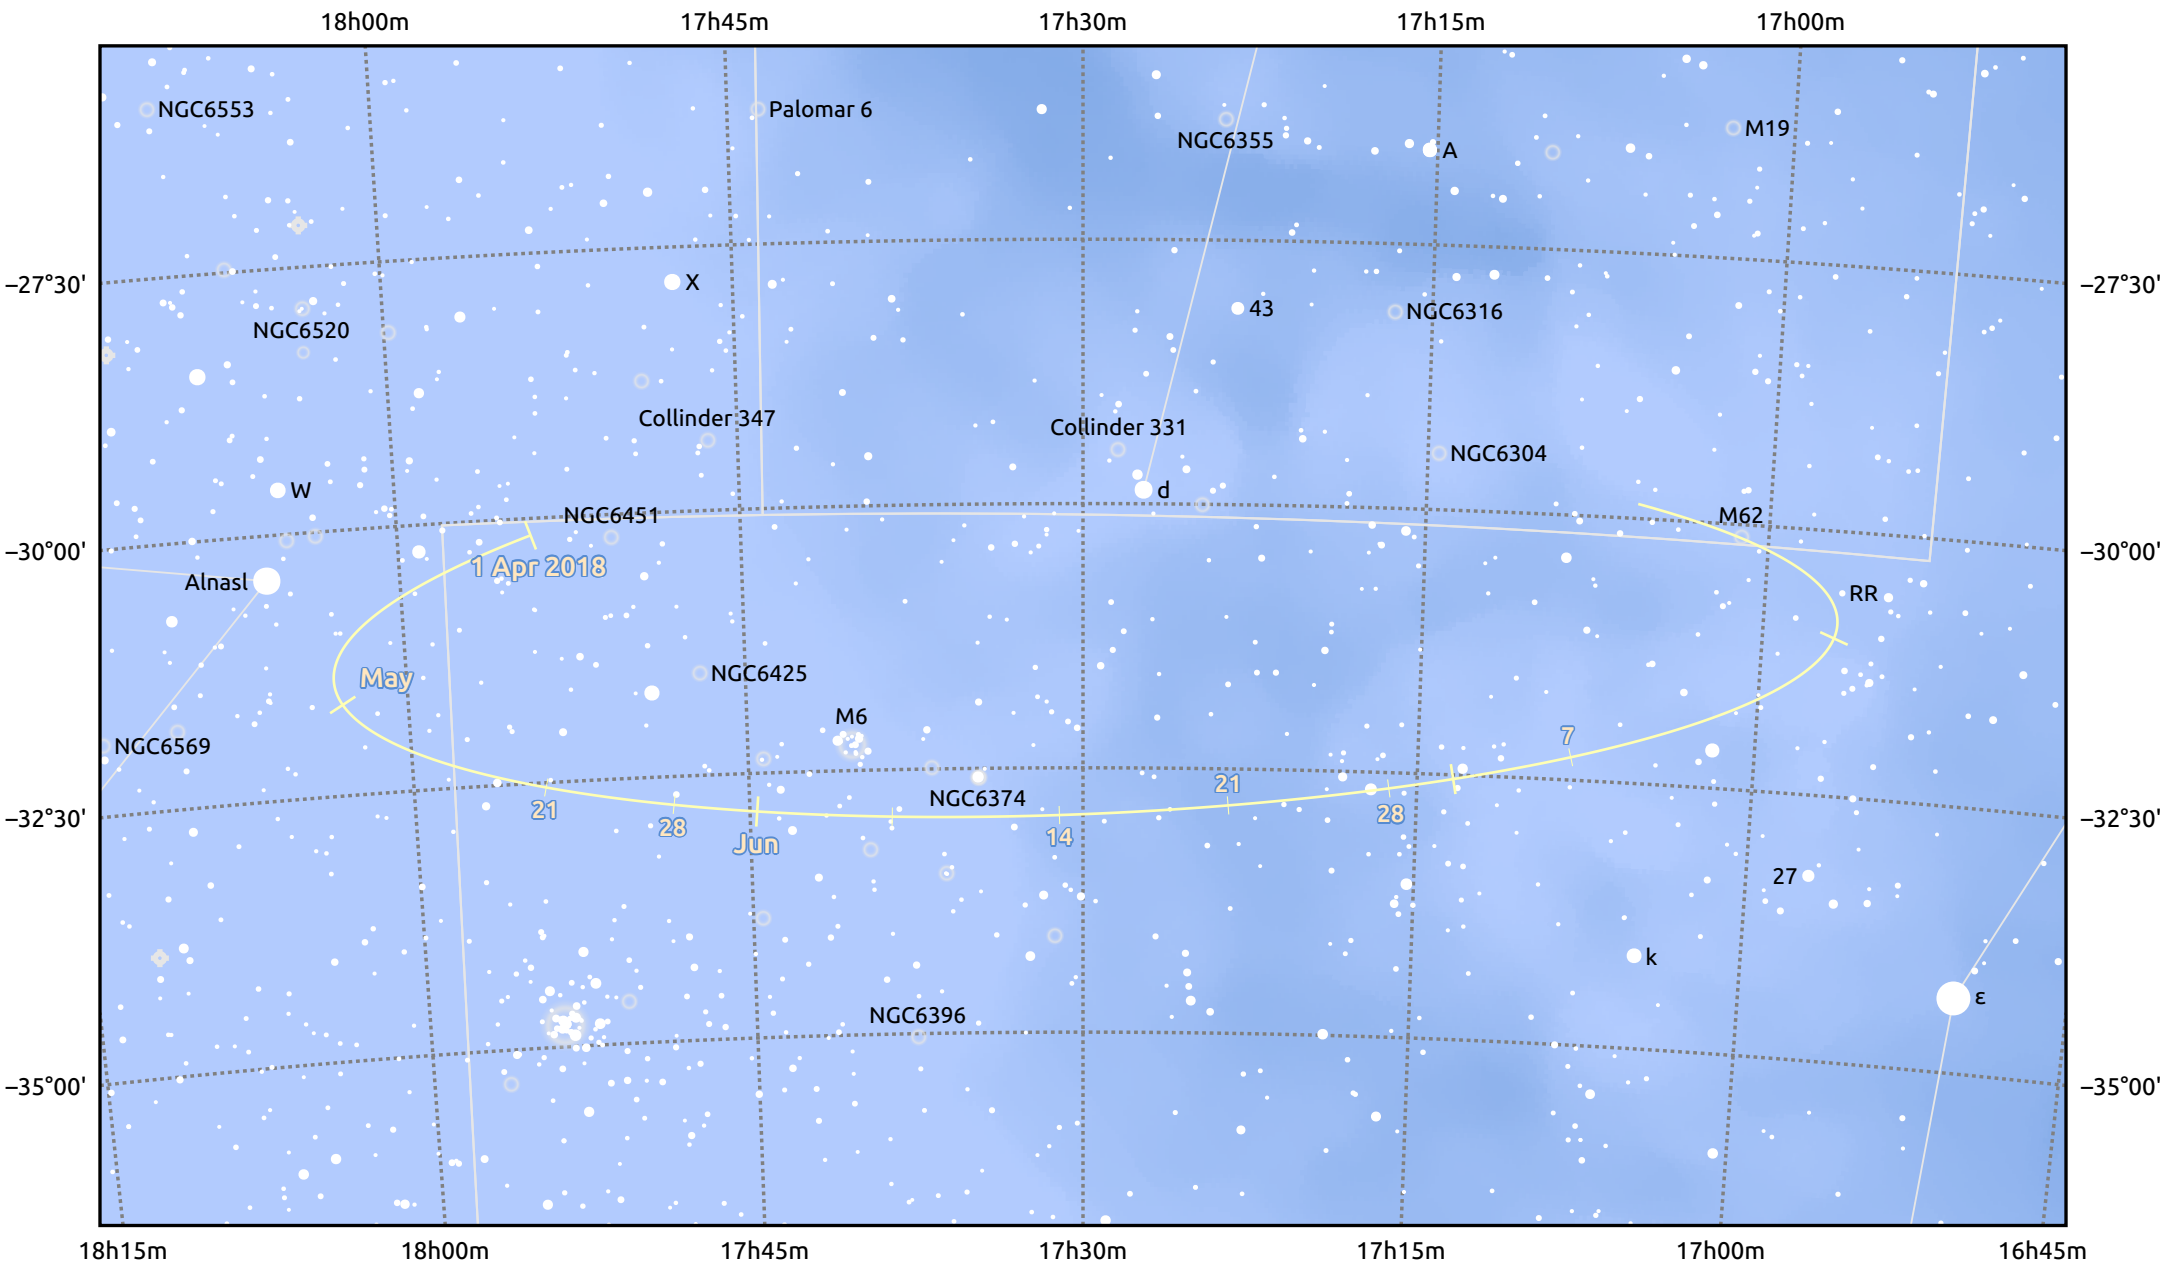

The path of Asteroid 29 Amphitrite around opposition on 15 Jun 2018

© Dominic Ford 2011–2025. Date markers placed at midnight UTC. Downloaded from <https://in-the-sky.org>

Magnitude scale: ● 9.0 ● 8.0 ● 7.0 ● 6.0 ● 5.0 ● 4.0 ● 3.0 ● 2.0

— Ecliptic Plane

Galaxy Bright nebula Open cluster Globular cluster Planetary nebula

Date	Mag
2018 Apr 1	11.0
2018 May 1	10.5
2018 May 25	10.0
2018 Jun 1	9.9
2018 Jul 1	9.9
2018 Aug 1	10.5