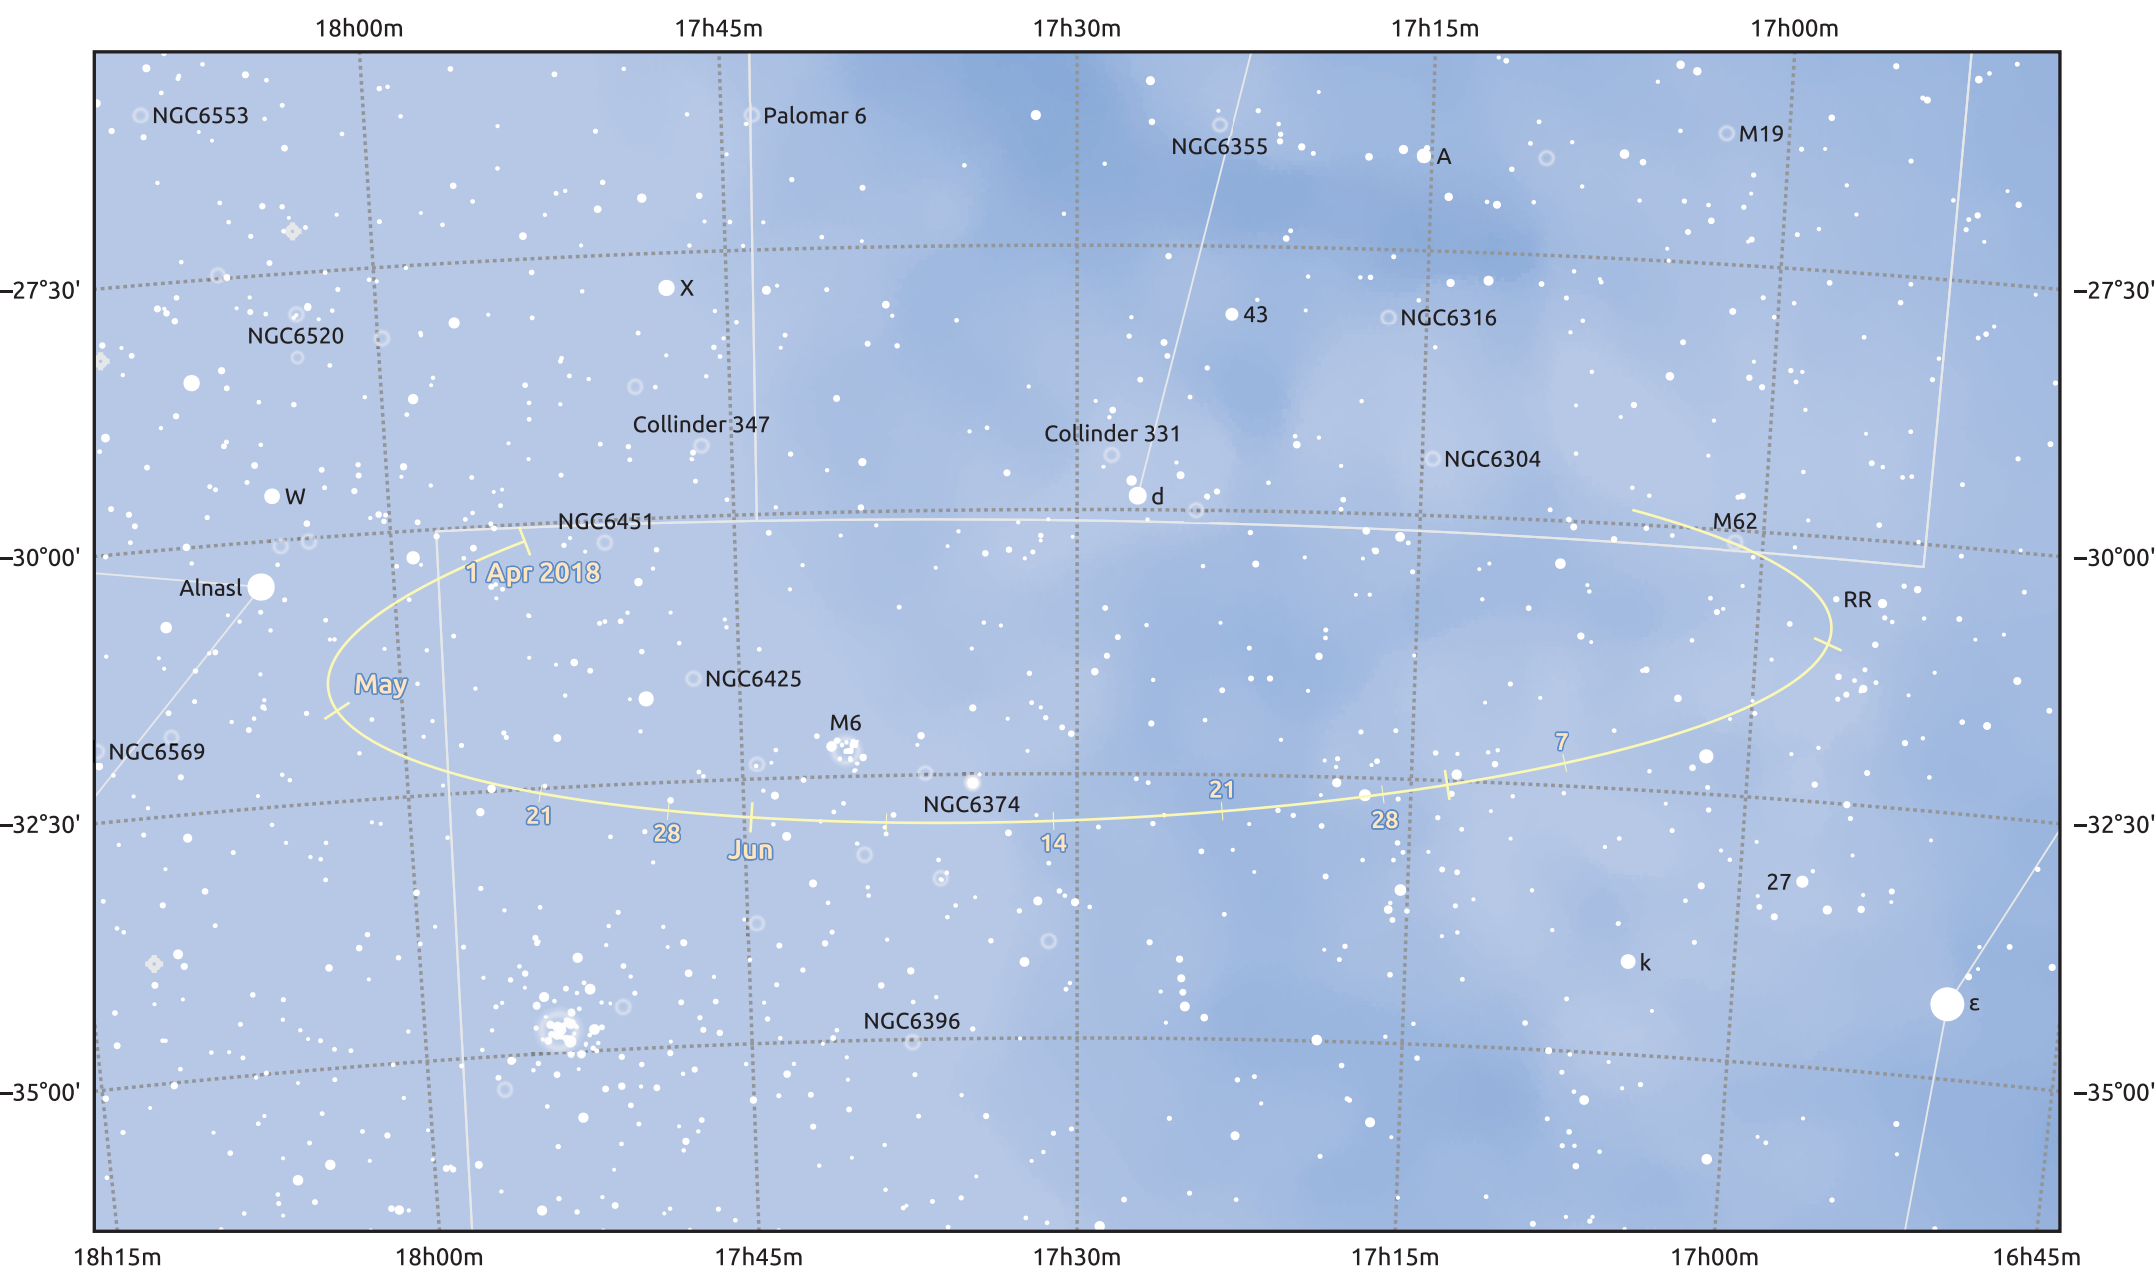

# The path of Asteroid 29 Amphitrite around opposition on 15 Jun 2018

© Dominic Ford 2011–2025. Date markers placed at midnight UTC. Downloaded from <https://in-the-sky.org>

Magnitude scale:  $\bullet$  9.0  $\bullet$  8.0  $\bullet$  7.0  $\bullet$  6.0  $\bullet$  5.0  $\bullet$  4.0  $\bullet$  3.0  $\bullet$  2.0

— Ecliptic Plane

$\bullet$  Galaxy  $\circ$  Bright nebula  $\circ$  Open cluster  $\circ$  Globular cluster  $\diamond$  Planetary nebula

Date	Mag
2018 Apr 1	11.0
2018 May 1	10.5
2018 May 25	10.0
2018 Jun 1	9.9
2018 Jul 1	9.9
2018 Aug 1	10.5