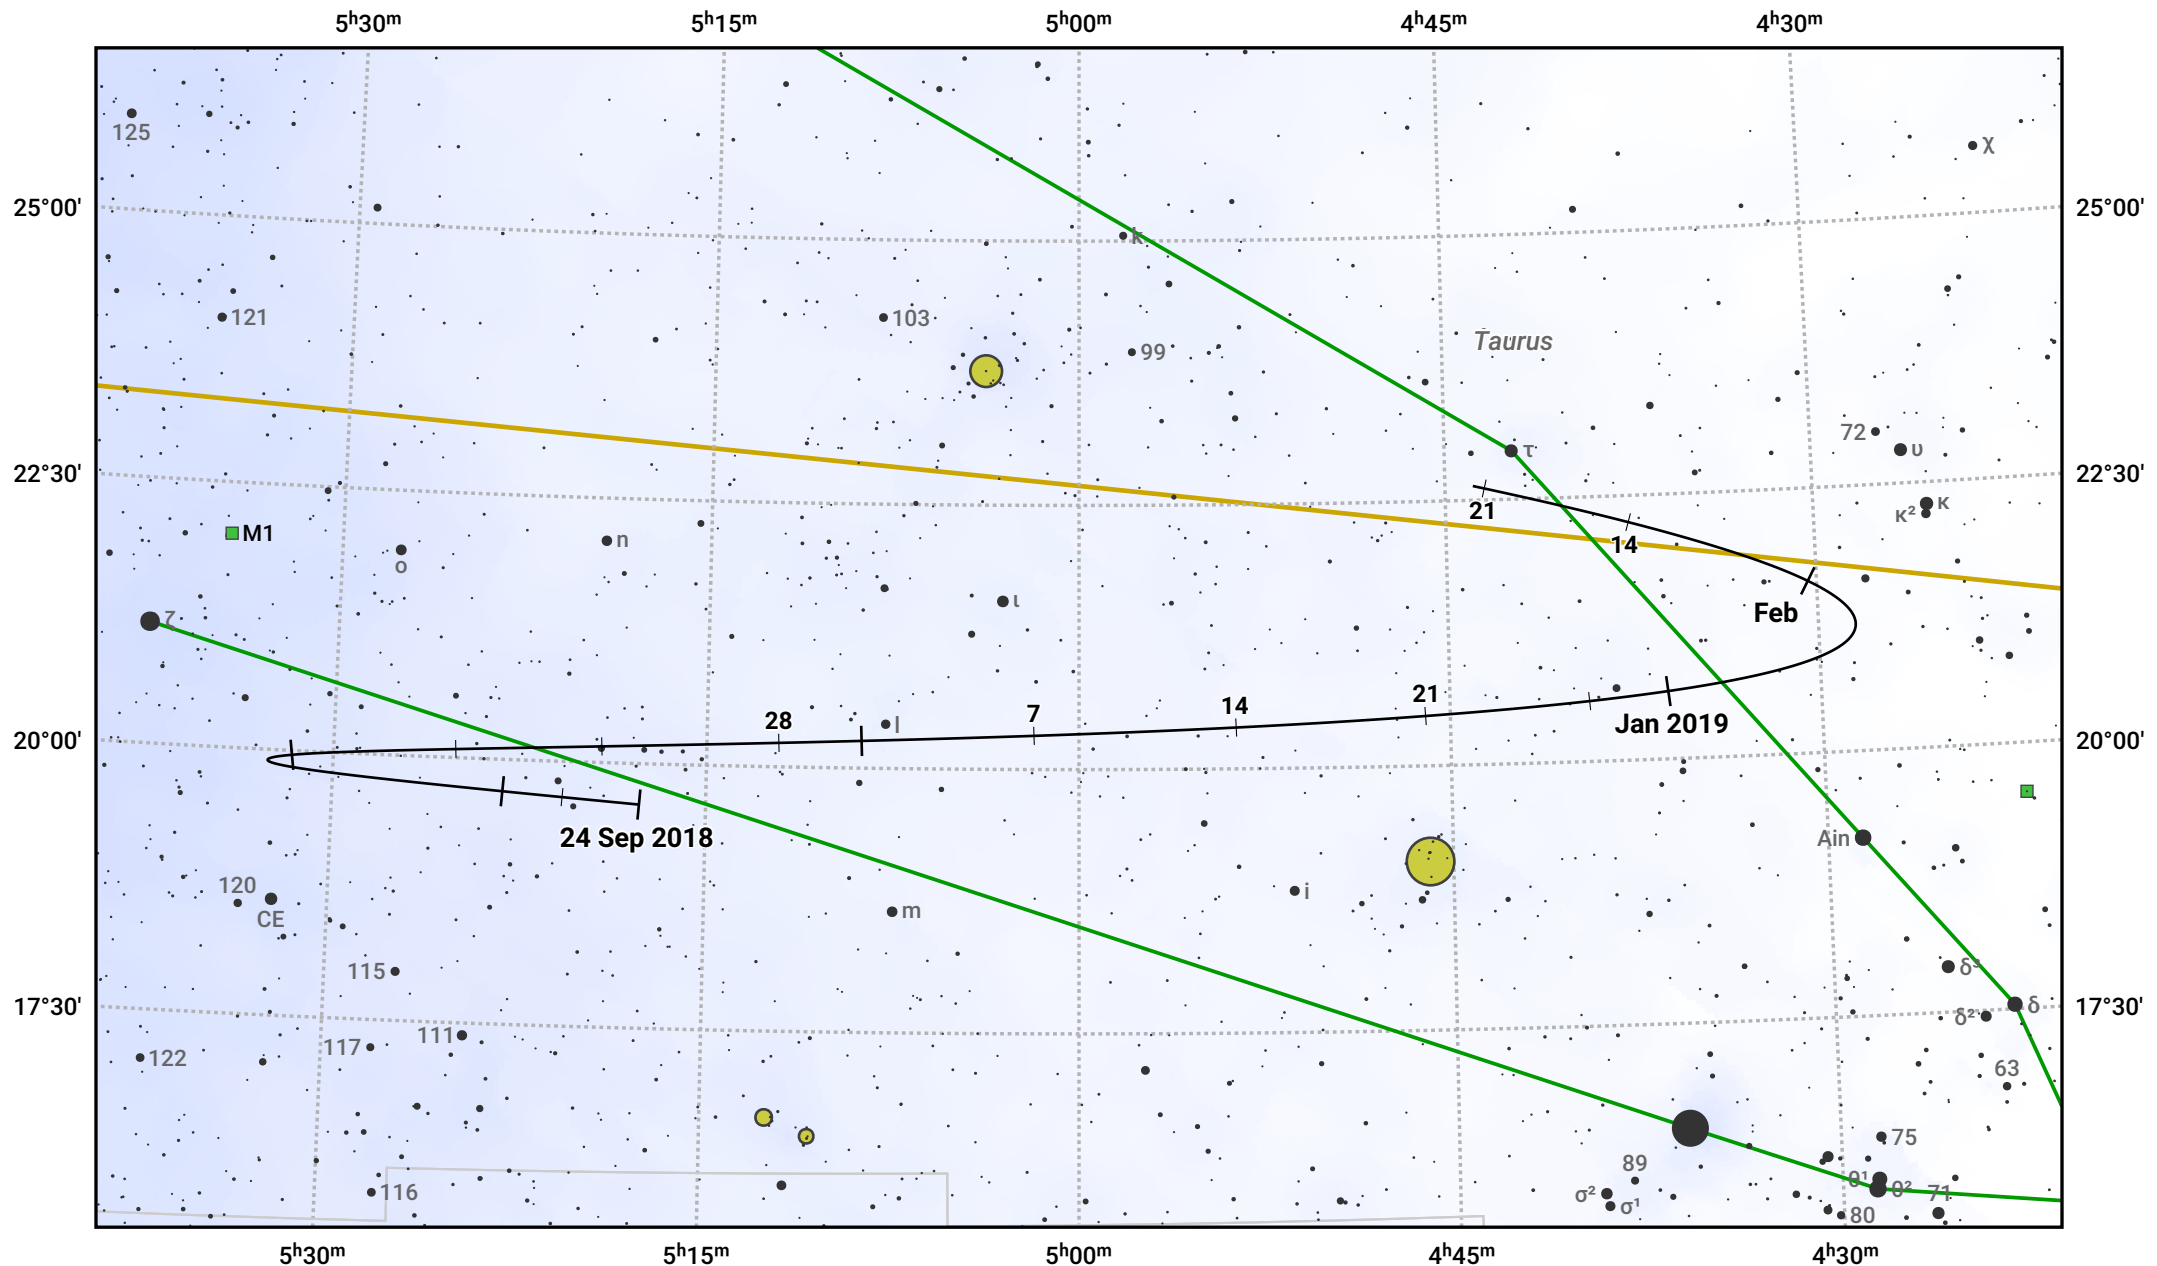

# The path of Asteroid 40 Harmonia around opposition on 8 Dec 2018

© Dominic Ford 2011–2024. Date markers placed at midnight UTC. Downloaded from <https://in-the-sky.org>

— Ecliptic Plane

- Galaxy
- Bright nebula
- Open cluster
- Globular cluster

Date	Mag	Phase
2018 Oct 1	10.6	95%
2018 Nov 1	9.9	97%
2018 Nov 12	9.7	98%
2018 Dec 1	9.1	100%
2019 Jan 1	9.7	99%
2019 Feb 1	10.4	96%
2019 Feb 12	10.7	95%