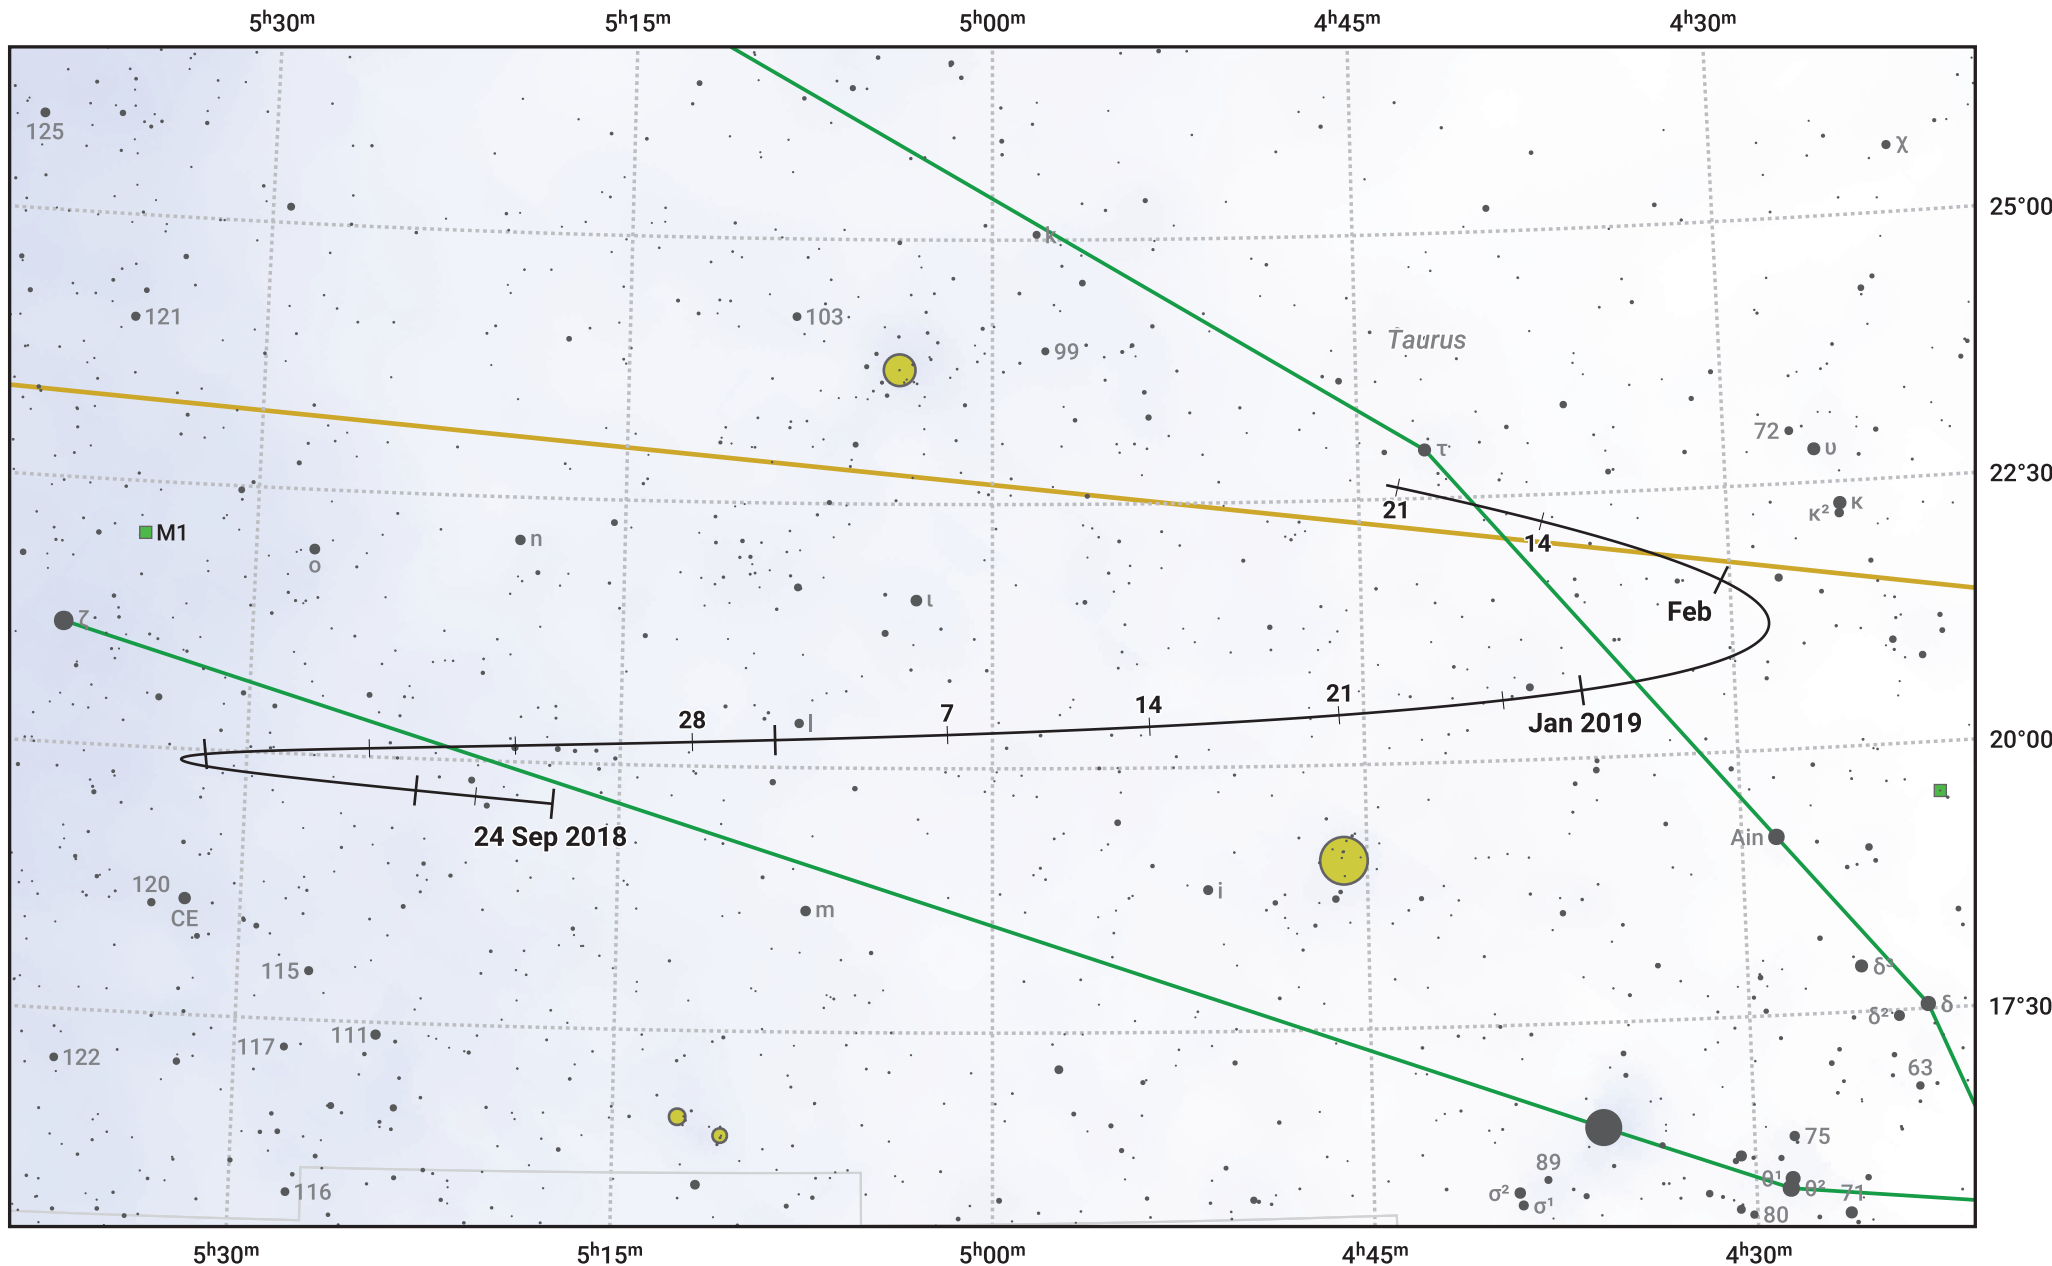

The path of Asteroid 40 Harmonia around opposition on 8 Dec 2018

© Dominic Ford 2011–2024. Date markers placed at midnight UTC. Downloaded from <https://in-the-sky.org>

Magnitude scale: 10.0 9.0 8.0 7.0 6.0 5.0 4.0 3.0 2.0 1.0

- Galaxy
- Bright nebula
- Open cluster
- Globular cluster

Date	Mag	Phase
2018 Oct 1	10.6	95%
2018 Nov 1	9.9	97%
2018 Nov 12	9.7	98%
2018 Dec 1	9.1	100%
2019 Jan 1	9.7	99%
2019 Feb 1	10.4	96%
2019 Feb 12	10.7	95%