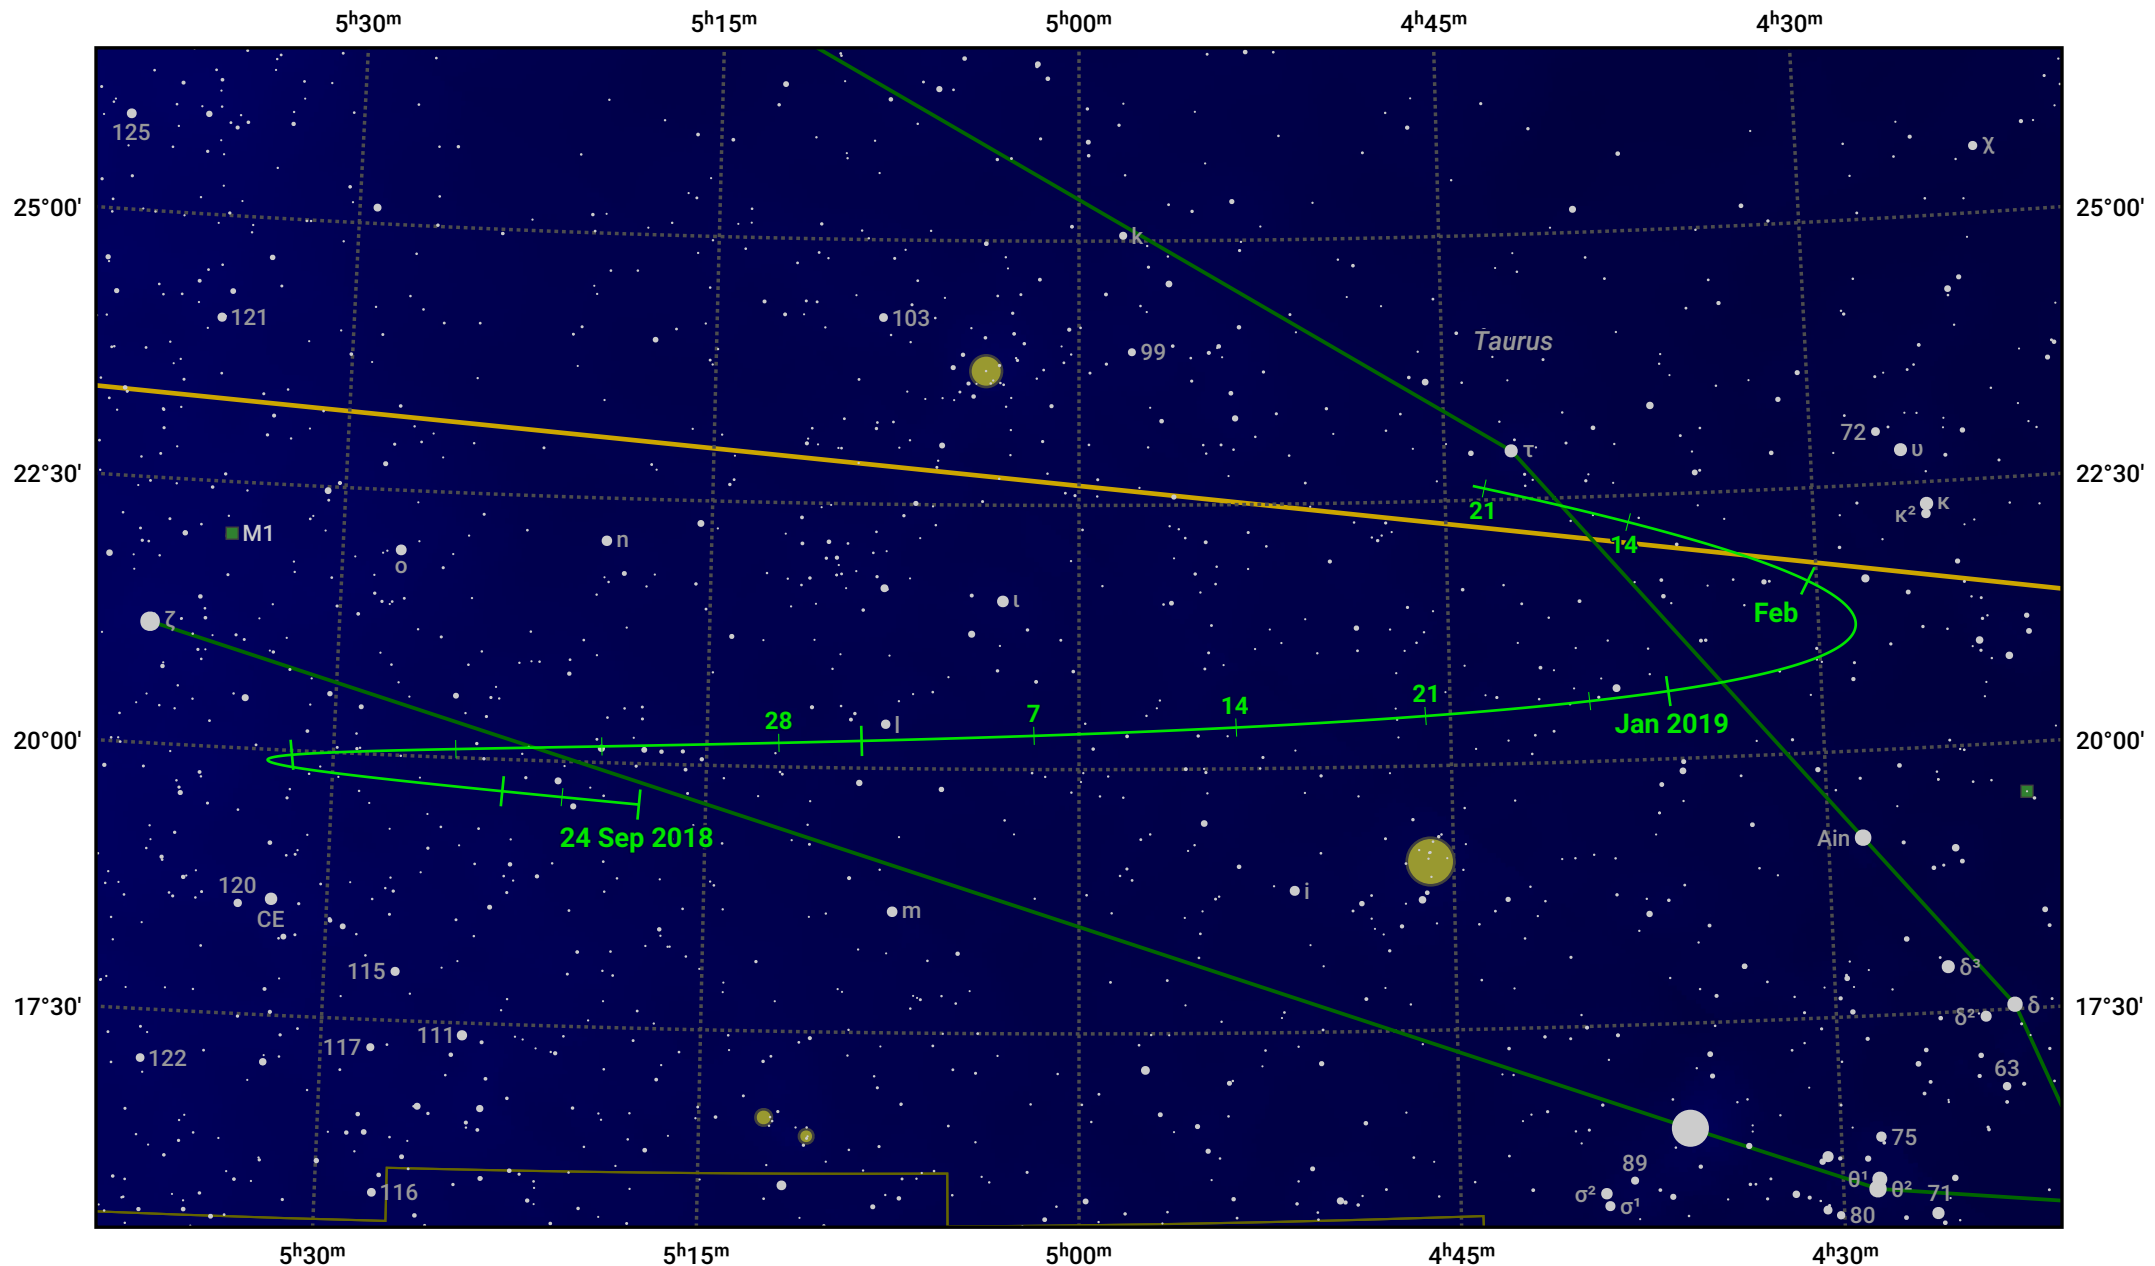

The path of Asteroid 40 Harmonia around opposition on 8 Dec 2018

© Dominic Ford 2011–2024. Date markers placed at midnight UTC. Downloaded from <https://in-the-sky.org>

— Ecliptic Plane

- Galaxy
- Bright nebula
- Open cluster
- Globular cluster

Date	Mag	Phase
2018 Oct 1	10.6	95%
2018 Nov 1	9.9	97%
2018 Nov 12	9.7	98%
2018 Dec 1	9.1	100%
2019 Jan 1	9.7	99%
2019 Feb 1	10.4	96%
2019 Feb 12	10.7	95%