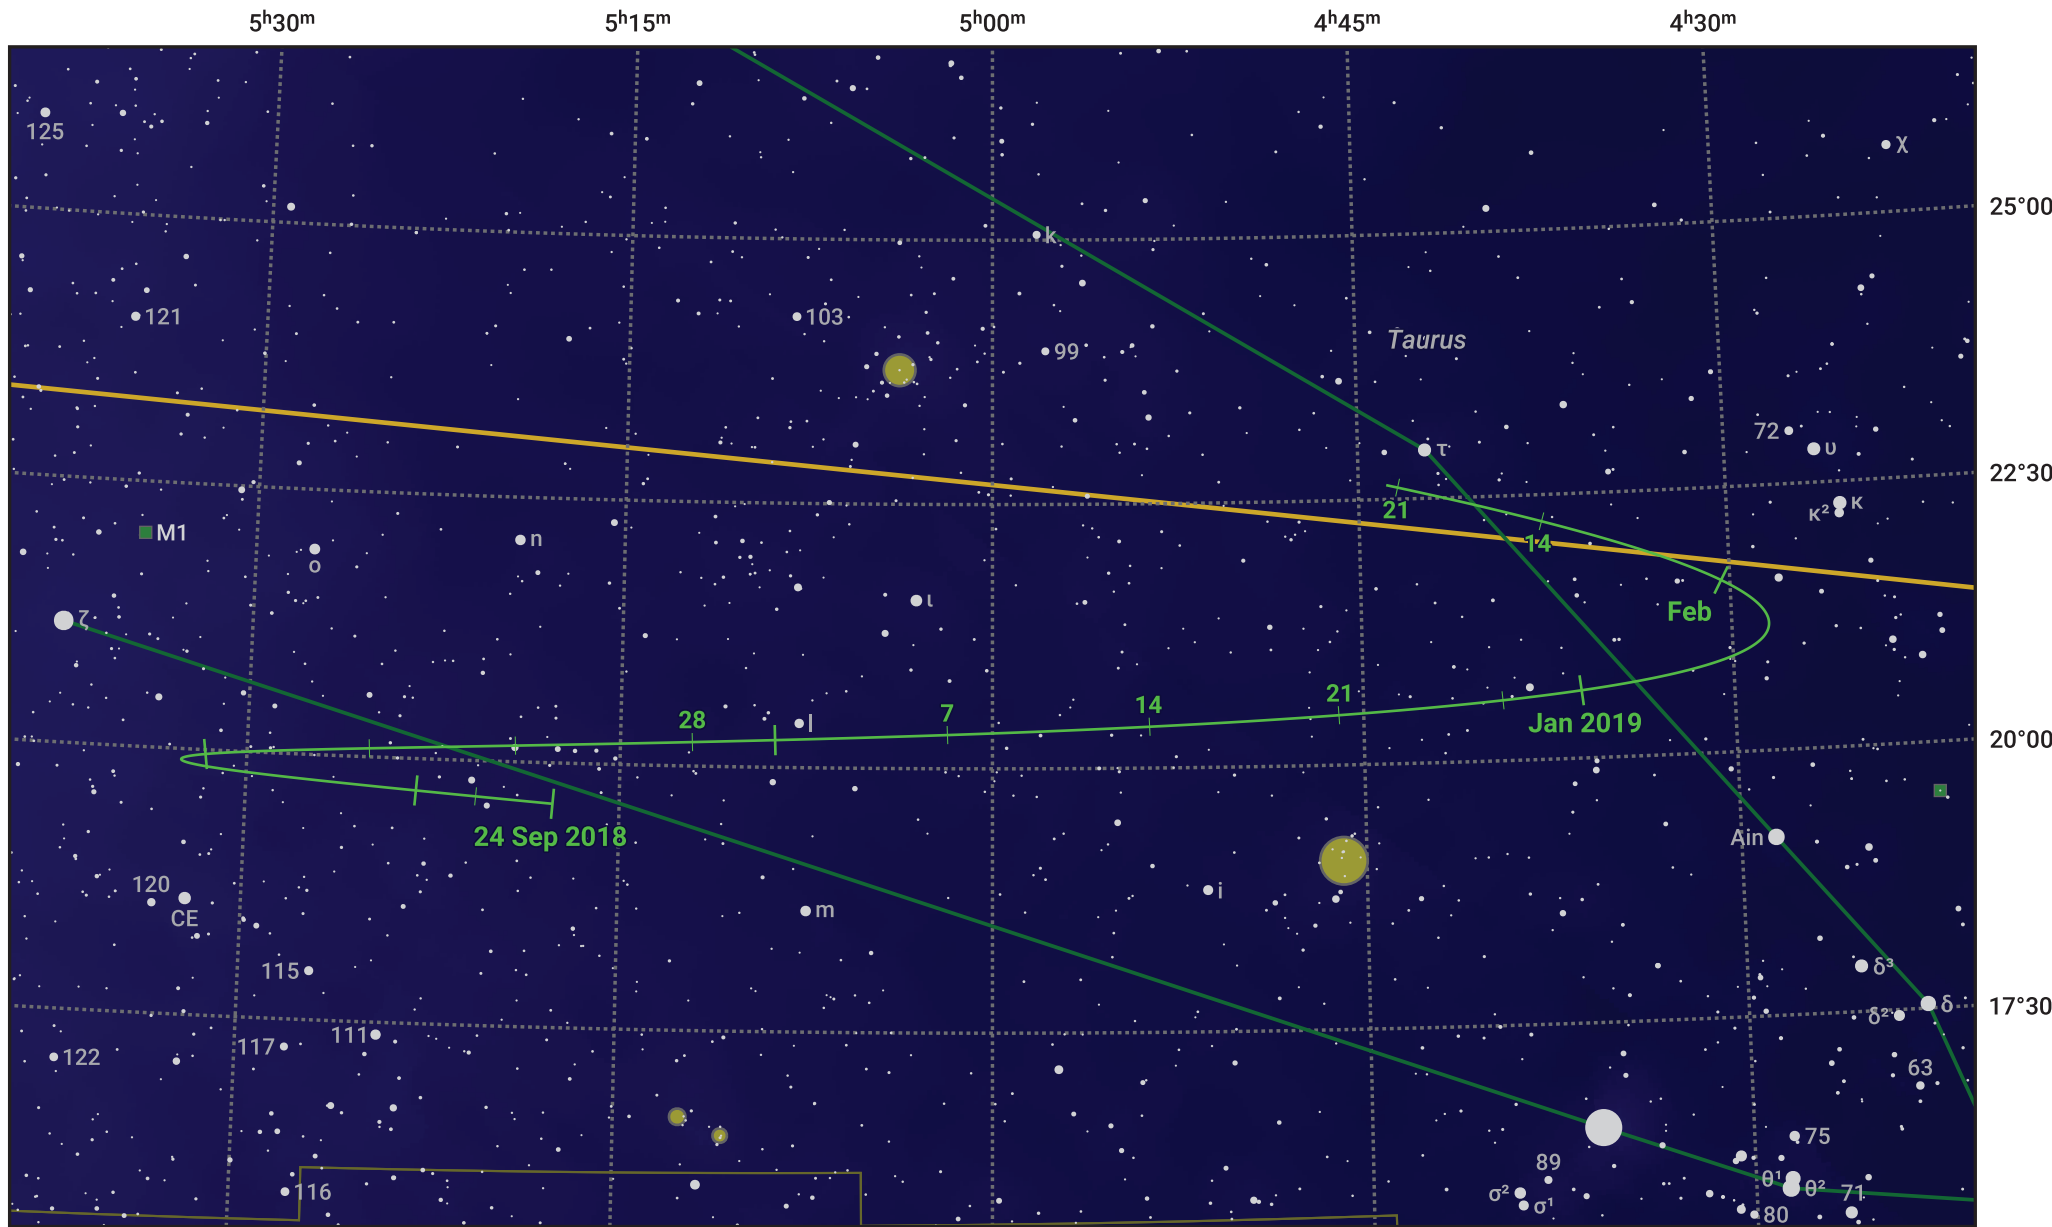

The path of Asteroid 40 Harmonia around opposition on 8 Dec 2018

© Dominic Ford 2011–2024. Date markers placed at midnight UTC. Downloaded from <https://in-the-sky.org>

Magnitude scale: 10.0 9.0 8.0 7.0 6.0 5.0 4.0 3.0 2.0 1.0

0.0

Ecliptic Plane

Galaxy Bright nebula Open cluster Globular cluster

Date	Mag	Phase
2018 Oct 1	10.6	95%
2018 Nov 1	9.9	97%
2018 Nov 12	9.7	98%
2018 Dec 1	9.1	100%
2019 Jan 1	9.7	99%
2019 Feb 1	10.4	96%
2019 Feb 12	10.7	95%