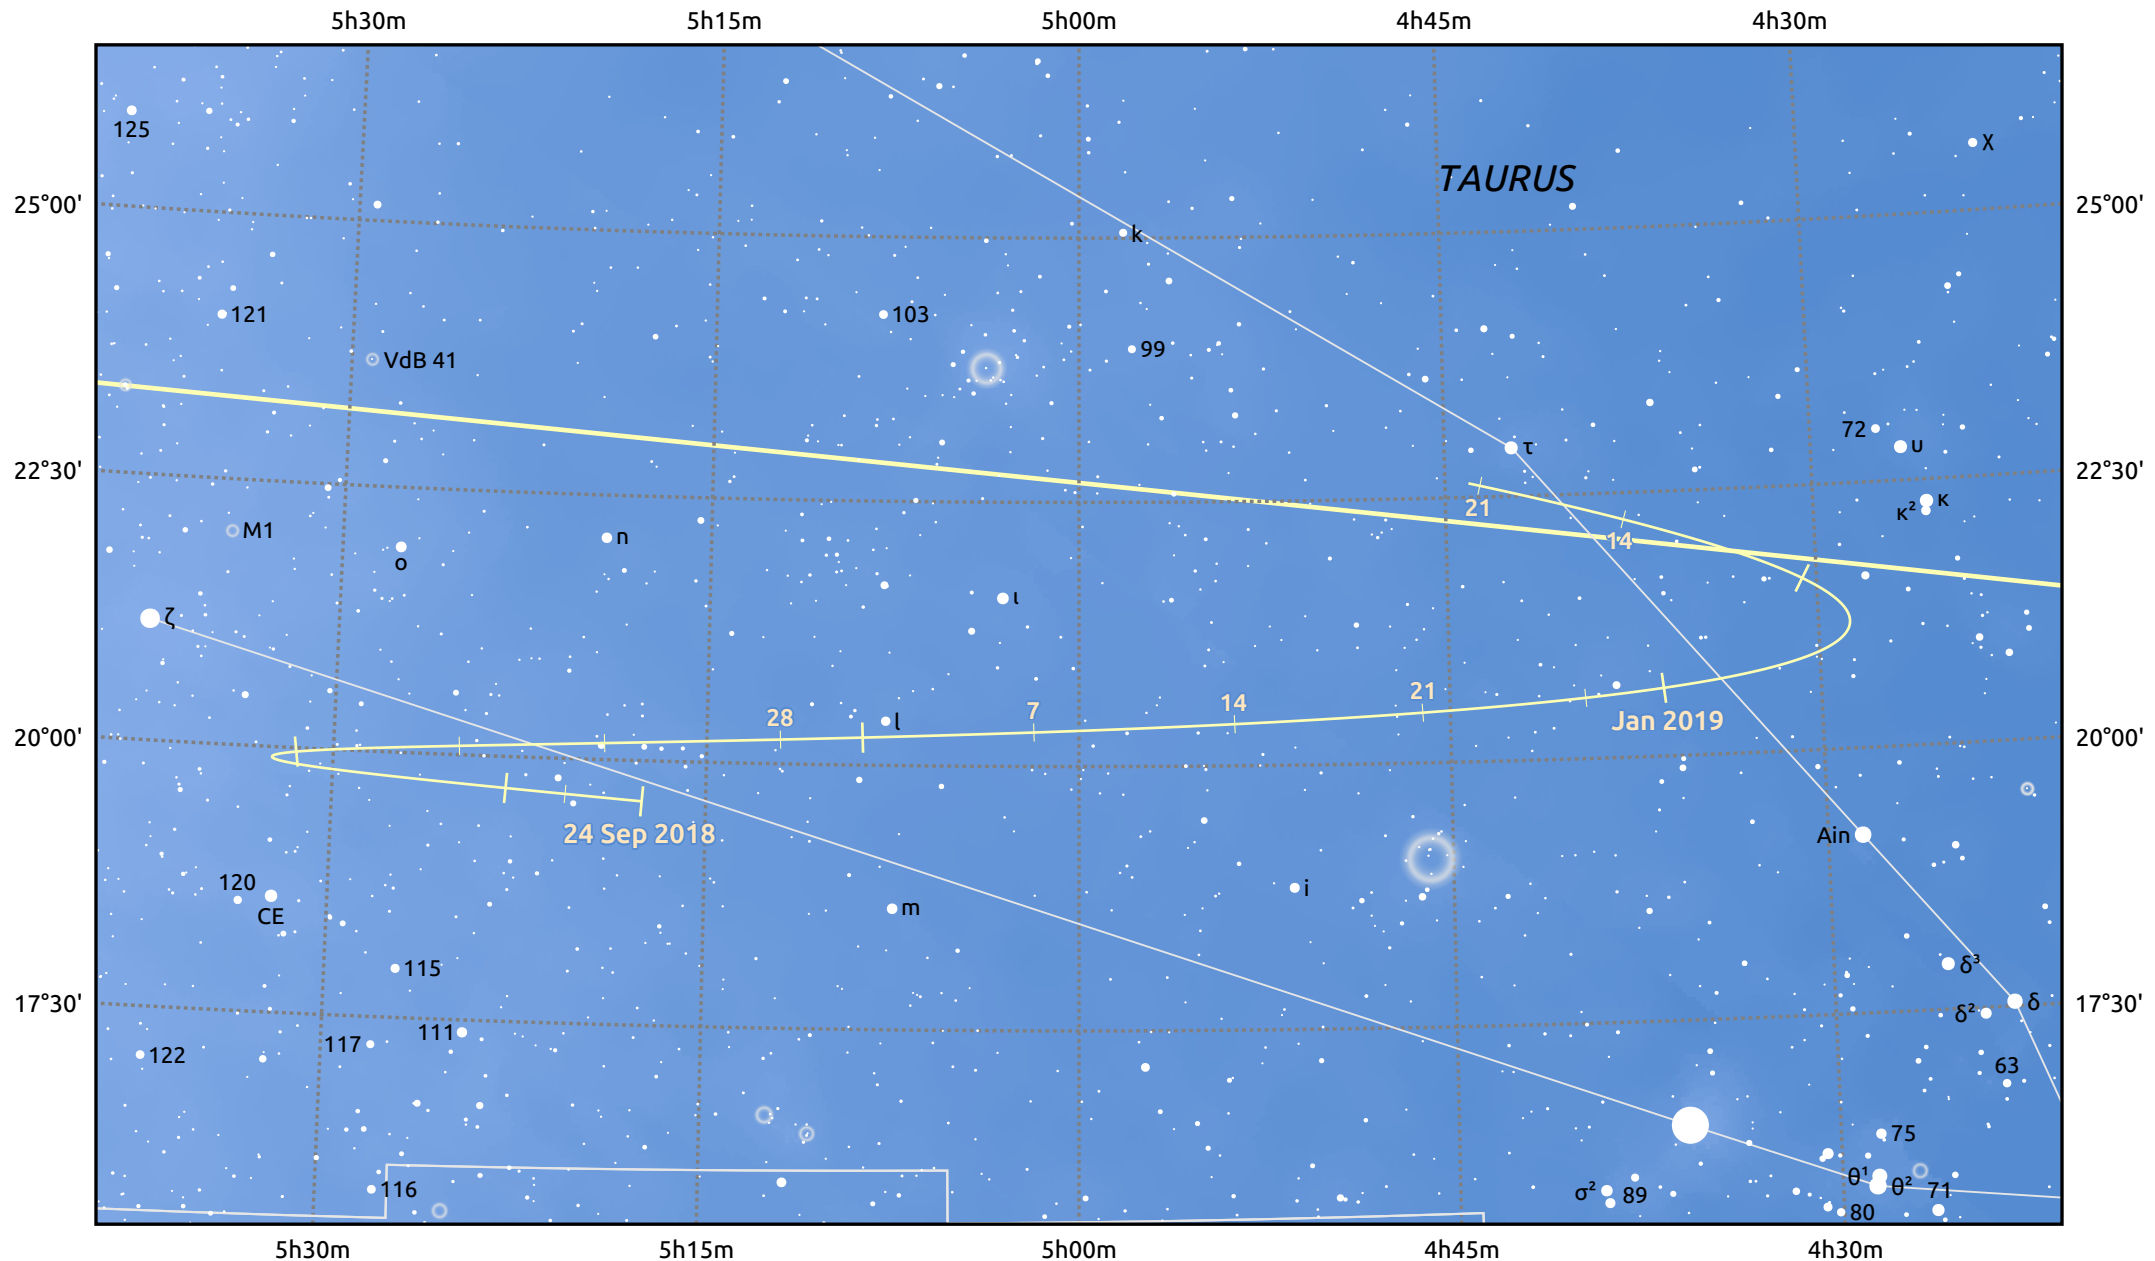

The path of Asteroid 40 Harmonia around opposition on 8 Dec 2018

© Dominic Ford 2011–2025. Date markers placed at midnight UTC. Downloaded from <https://in-the-sky.org>

— Ecliptic Plane

- ◆ Galaxy
- Bright nebula
- Open cluster
- Globular cluster
- ◆ Planetary nebula