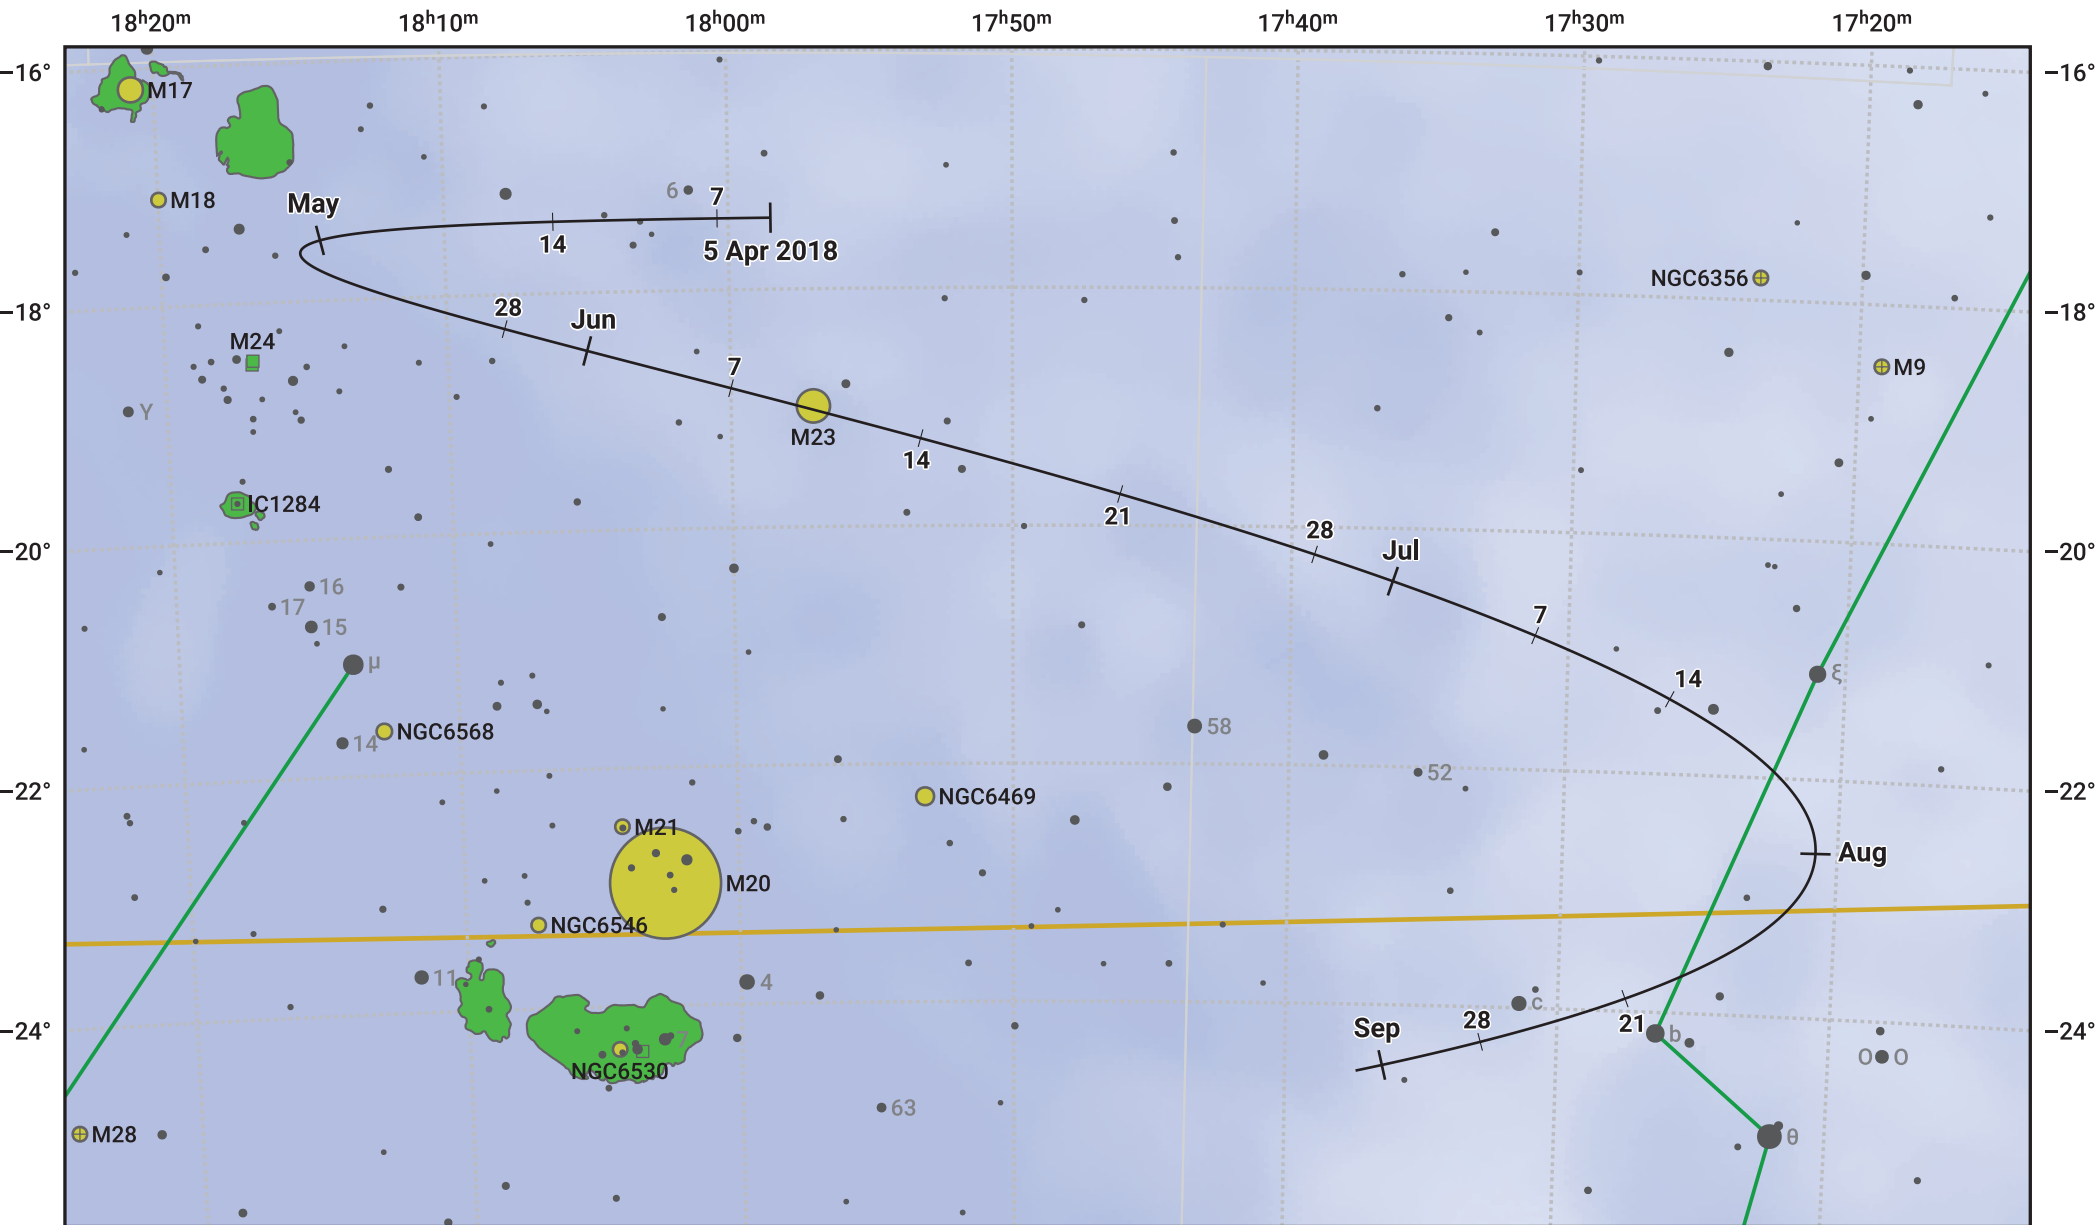

The path of Asteroid 4 Vesta around opposition on 19 Jun 2018

© Dominic Ford 2011–2024. Date markers placed at midnight UTC. Downloaded from <https://in-the-sky.org>

Magnitude scale: ● 8.0 ● 7.0 ● 6.0 ● 5.0 ● 4.0 ● 3.0

— Ecliptic Plane

● Galaxy ■ Bright nebula ● Open cluster ● Globular cluster

Date	Mag	Phase
2018 May 1	6.7	96%
2018 May 22	6.2	98%
2018 Jun 1	5.9	99%
2018 Jul 1	5.8	100%
2018 Aug 1	6.6	97%
2018 Aug 28	7.2	95%
2018 Sep 1	7.3	95%