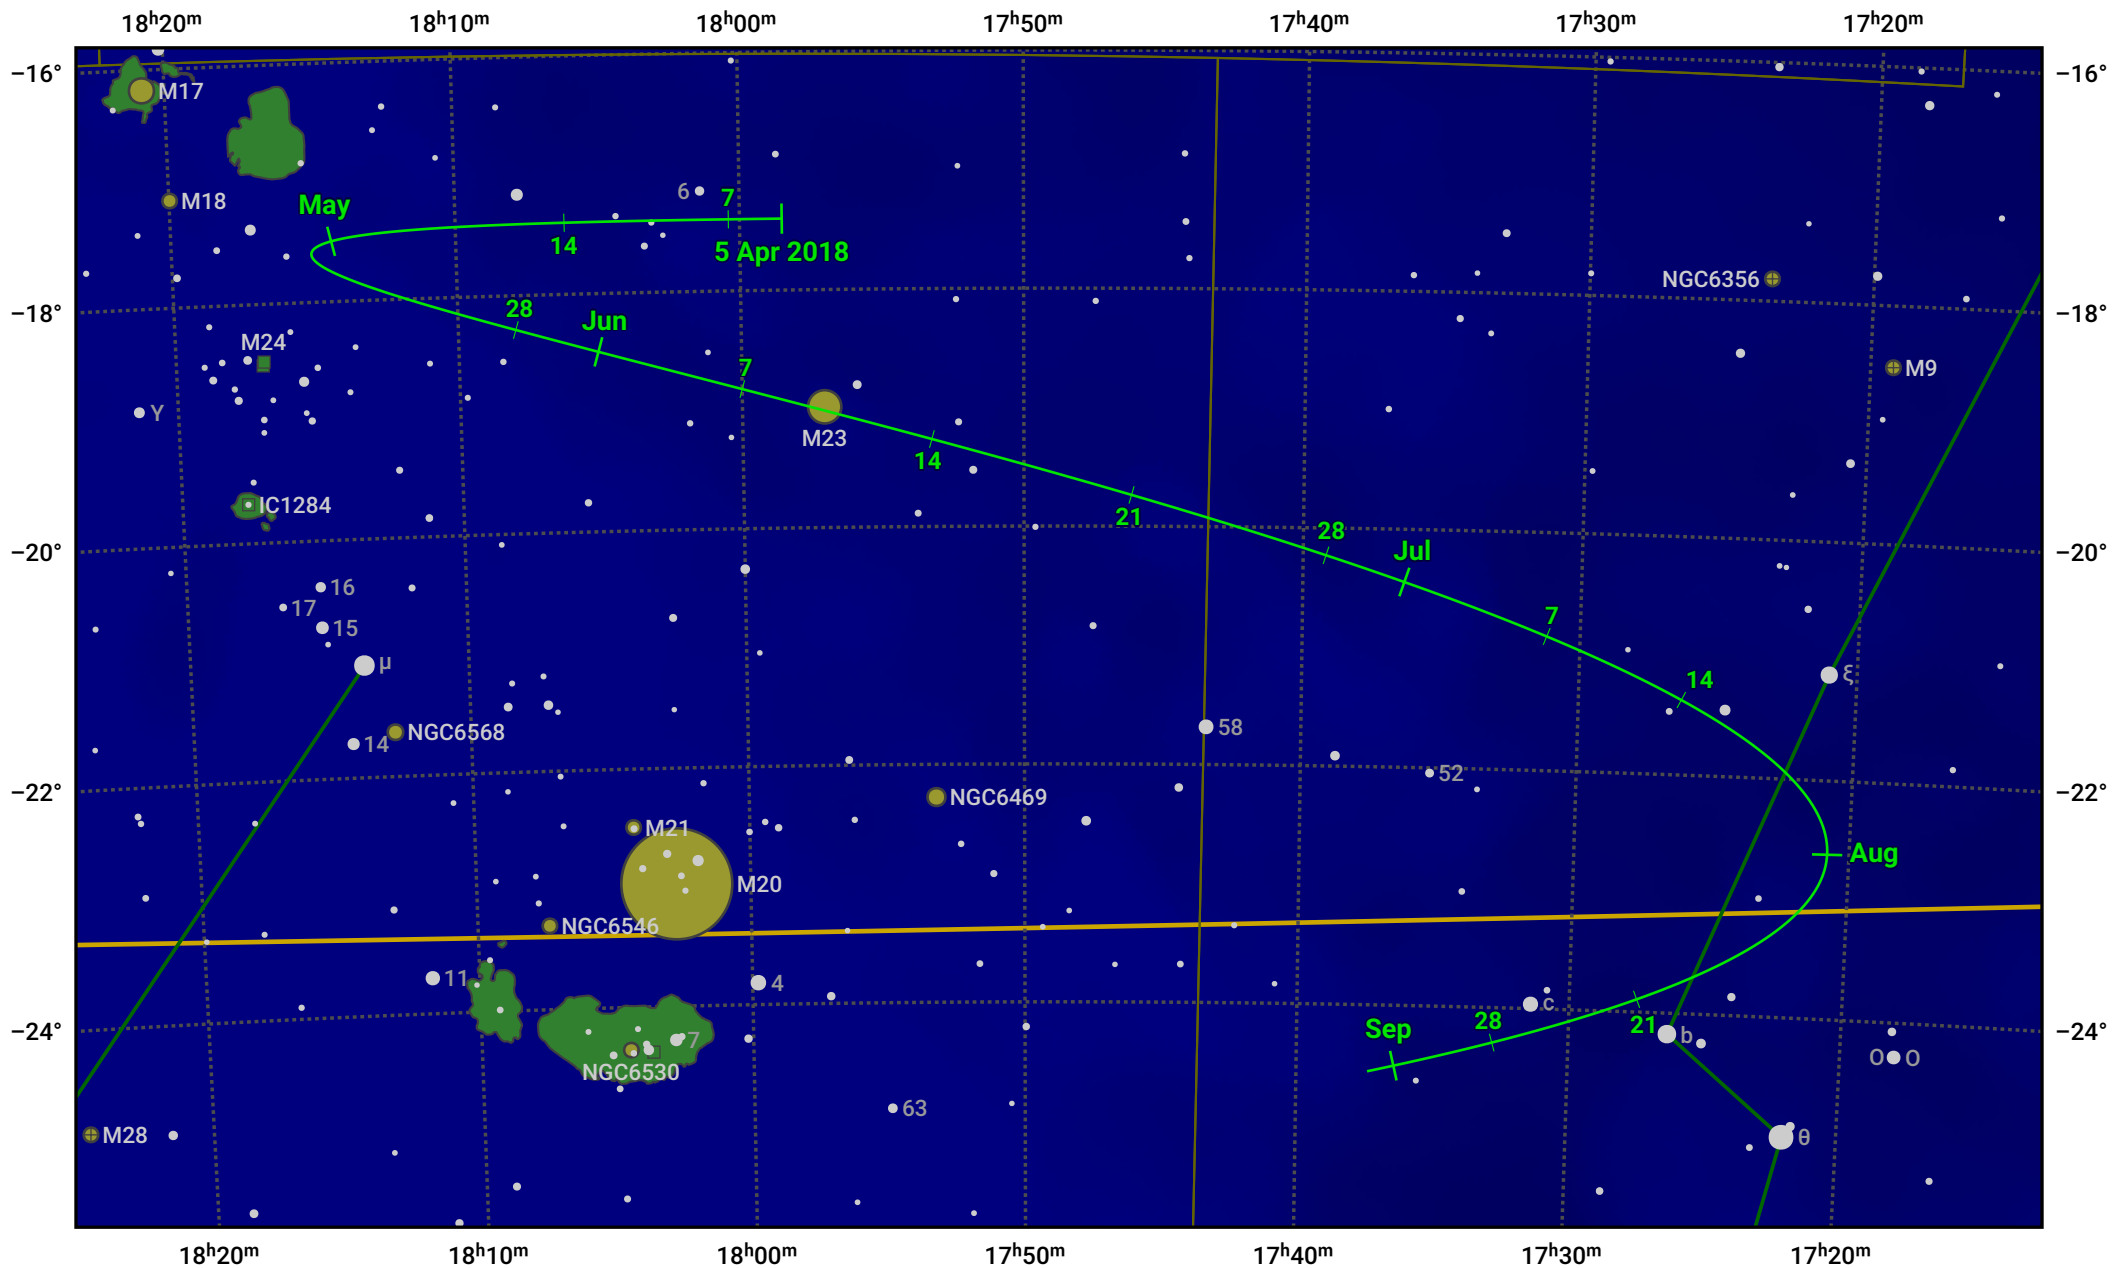

The path of Asteroid 4 Vesta around opposition on 19 Jun 2018

© Dominic Ford 2011–2024. Date markers placed at midnight UTC. Downloaded from <https://in-the-sky.org>

Magnitude scale: ● 8.0 ● 7.0 ● 6.0 ● 5.0 ● 4.0 ● 3.0

— Ecliptic Plane

● Galaxy ● Bright nebula ● Open cluster ● Globular cluster

Date	Mag	Phase
2018 May 1	6.7	96%
2018 May 22	6.2	98%
2018 Jun 1	5.9	99%
2018 Jul 1	5.8	100%
2018 Aug 1	6.6	97%
2018 Aug 28	7.2	95%
2018 Sep 1	7.3	95%