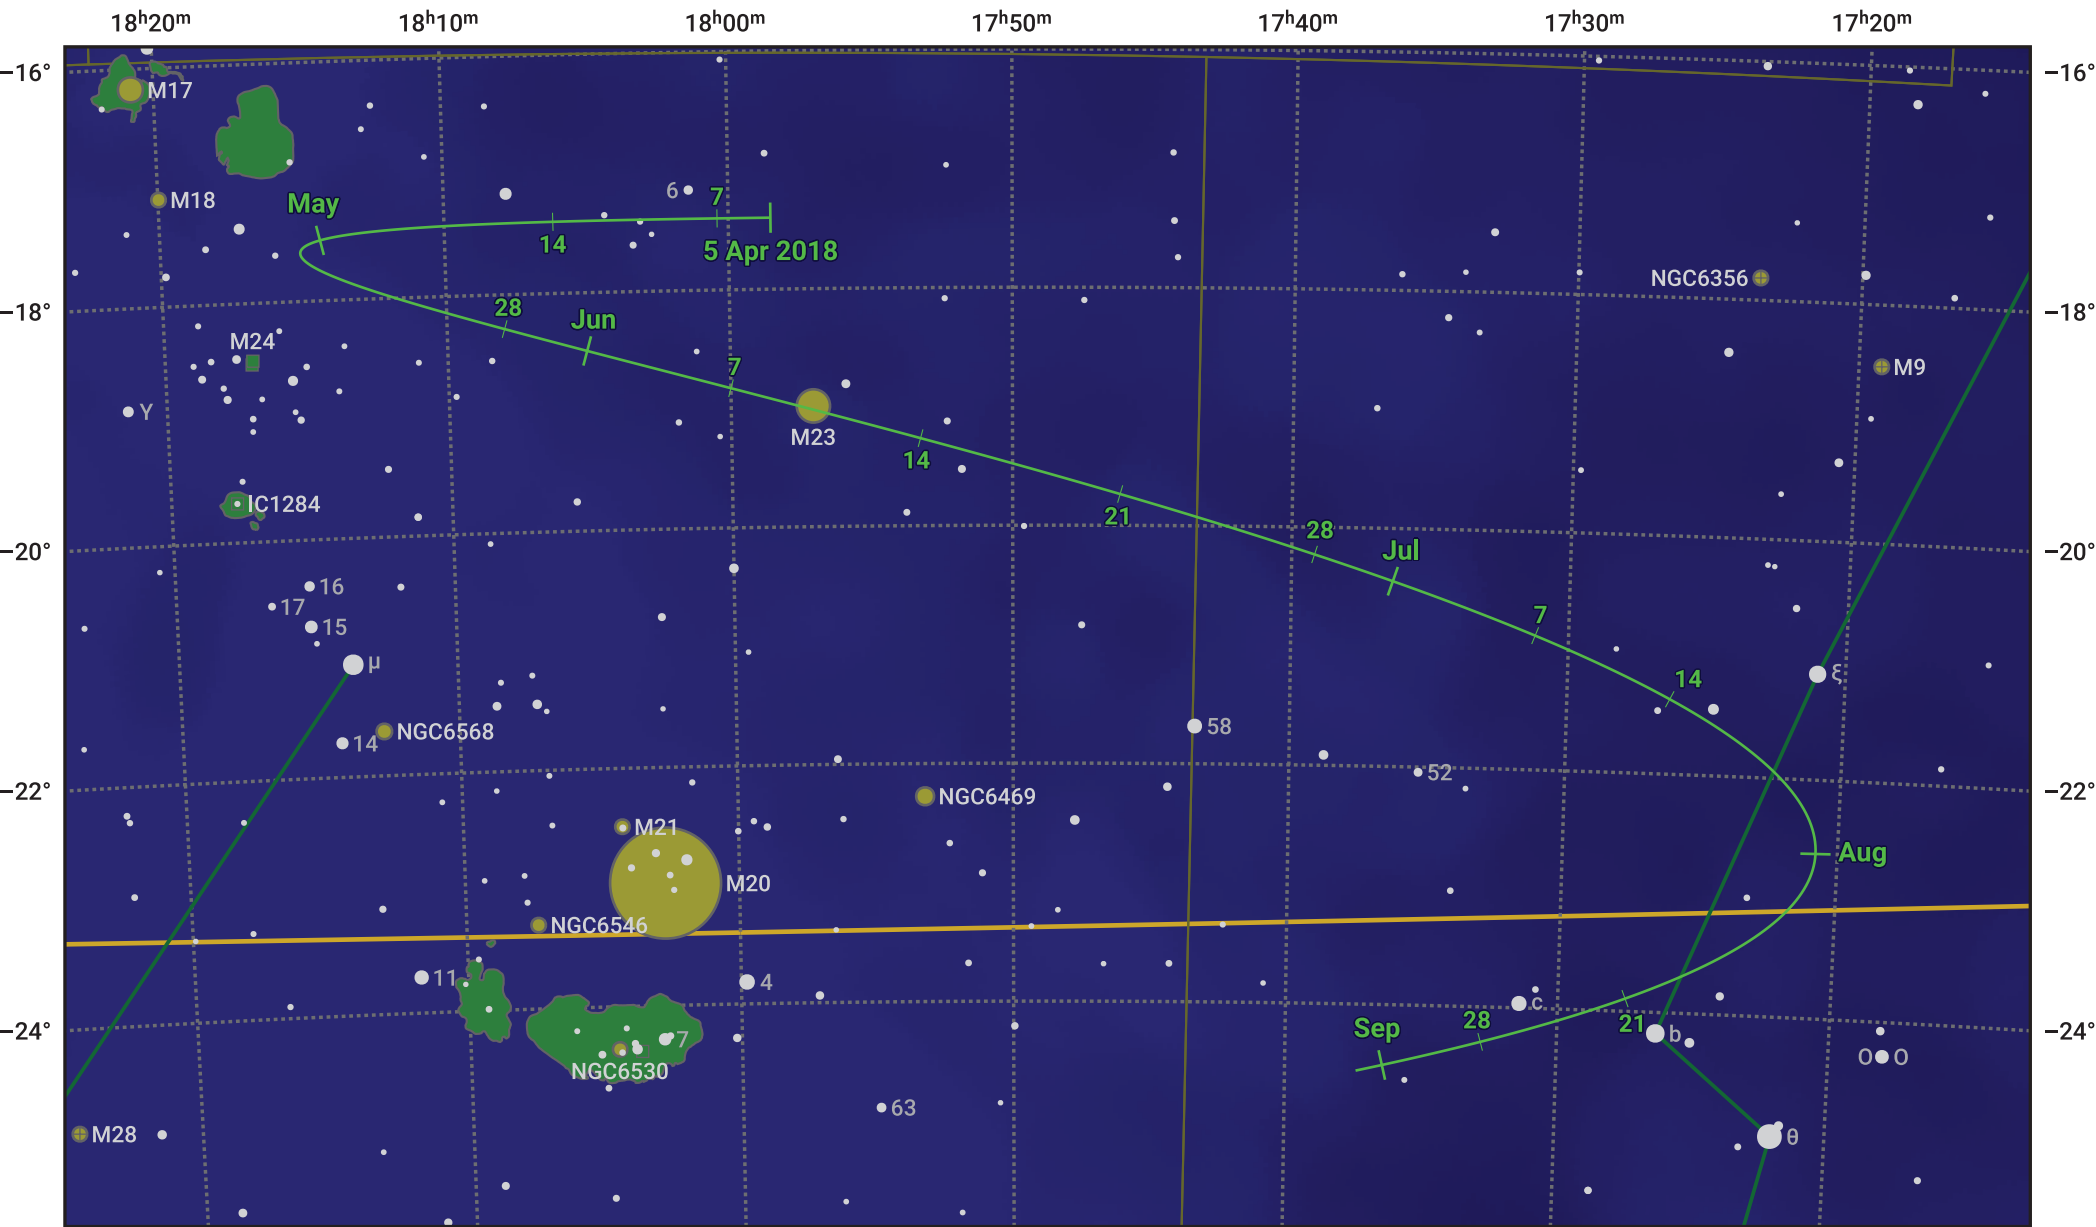

# The path of Asteroid 4 Vesta around opposition on 19 Jun 2018

© Dominic Ford 2011–2024. Date markers placed at midnight UTC. Downloaded from <https://in-the-sky.org>

Magnitude scale: ● 8.0 ● 7.0 ● 6.0 ● 5.0 ● 4.0 ● 3.0

— Ecliptic Plane

● Galaxy    ■ Bright nebula    ● Open cluster    ● Globular cluster

Date	Mag	Phase
2018 May 1	6.7	96%
2018 May 22	6.2	98%
2018 Jun 1	5.9	99%
2018 Jul 1	5.8	100%
2018 Aug 1	6.6	97%
2018 Aug 28	7.2	95%
2018 Sep 1	7.3	95%