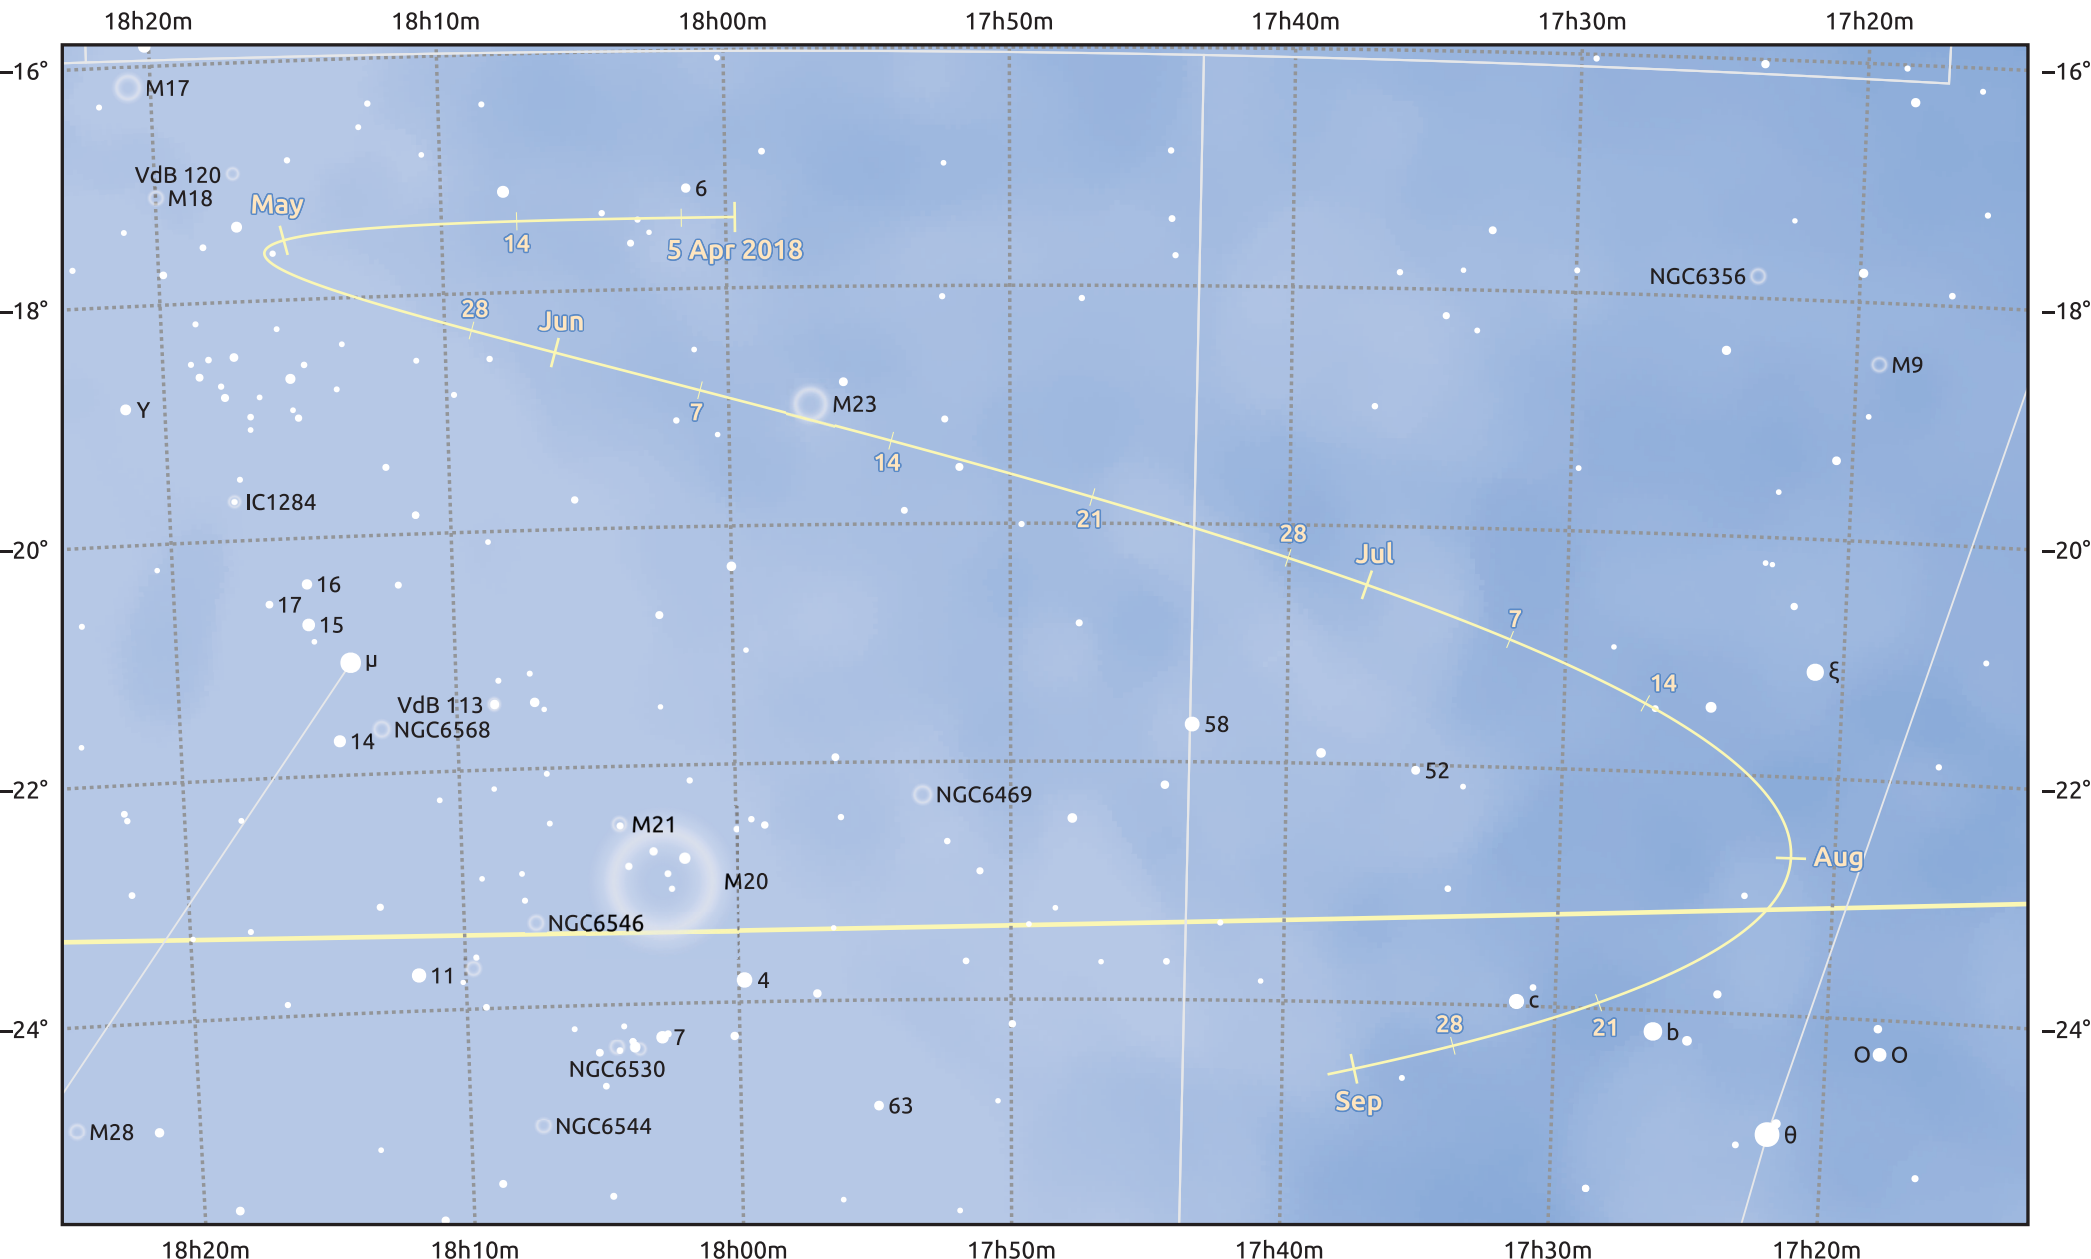

The path of Asteroid 4 Vesta around opposition on 19 Jun 2018

© Dominic Ford 2011–2025. Date markers placed at midnight UTC. Downloaded from <https://in-the-sky.org>

Magnitude scale: ● 8.0 ● 7.0 ● 6.0 ● 5.0 ● 4.0 ● 3.0

— Ecliptic Plane

Galaxy Bright nebula Open cluster Globular cluster Planetary nebula

Date	Mag	Phase
2018 May 1	6.7	96%
2018 May 22	6.2	98%
2018 Jun 1	5.9	99%
2018 Jul 1	5.7	100%
2018 Aug 1	6.6	97%
2018 Aug 28	7.2	95%
2018 Sep 1	7.3	95%