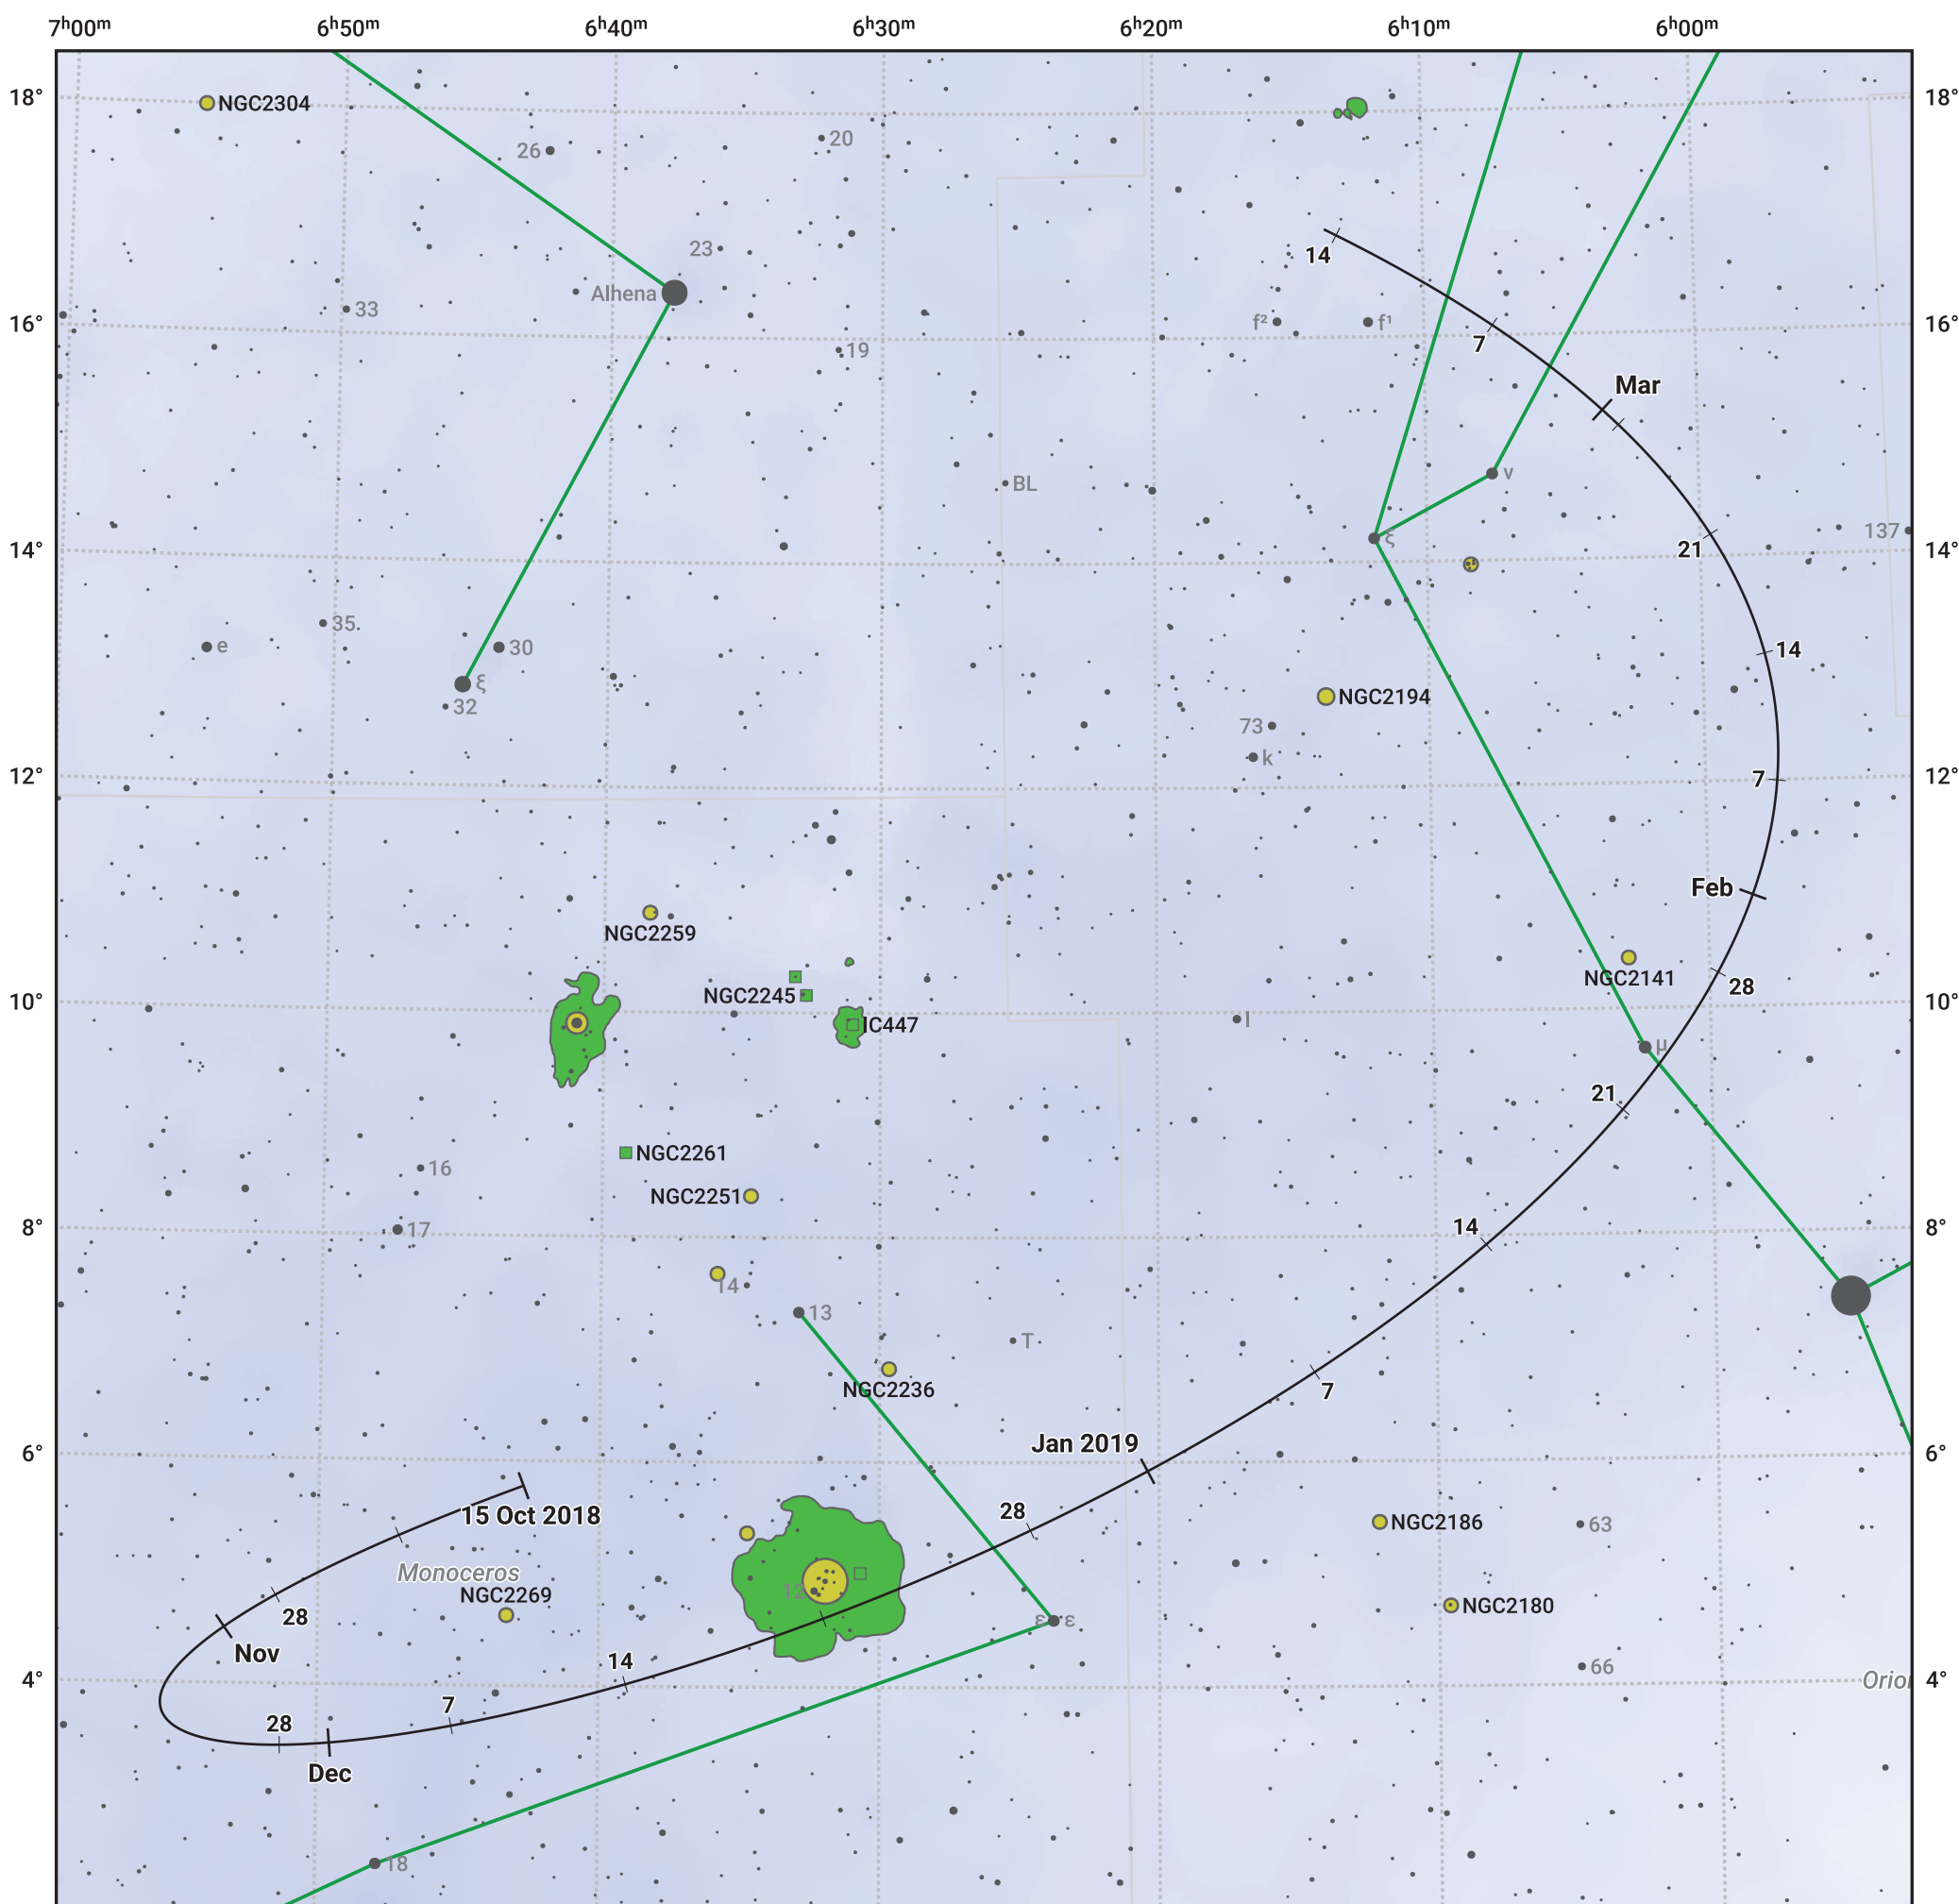

# The path of Asteroid 6 Hebe around opposition on 29 Dec 2018

© Dominic Ford 2011–2024. Date markers placed at midnight UTC. Downloaded from <https://in-the-sky.org>

Magnitude scale: 9.0 8.0 7.0 6.0 5.0 4.0 3.0 2.0 1.0 0.0

— Ecliptic Plane

Galaxy Bright nebula Open cluster Globular cluster

Date	Mag	Phase
2018 Nov 1	9.3	95%
2018 Dec 1	8.7	98%
2018 Dec 15	8.5	99%
2019 Jan 1	8.4	100%
2019 Feb 1	9.2	98%
2019 Feb 14	9.5	97%
2019 Mar 1	9.9	96%