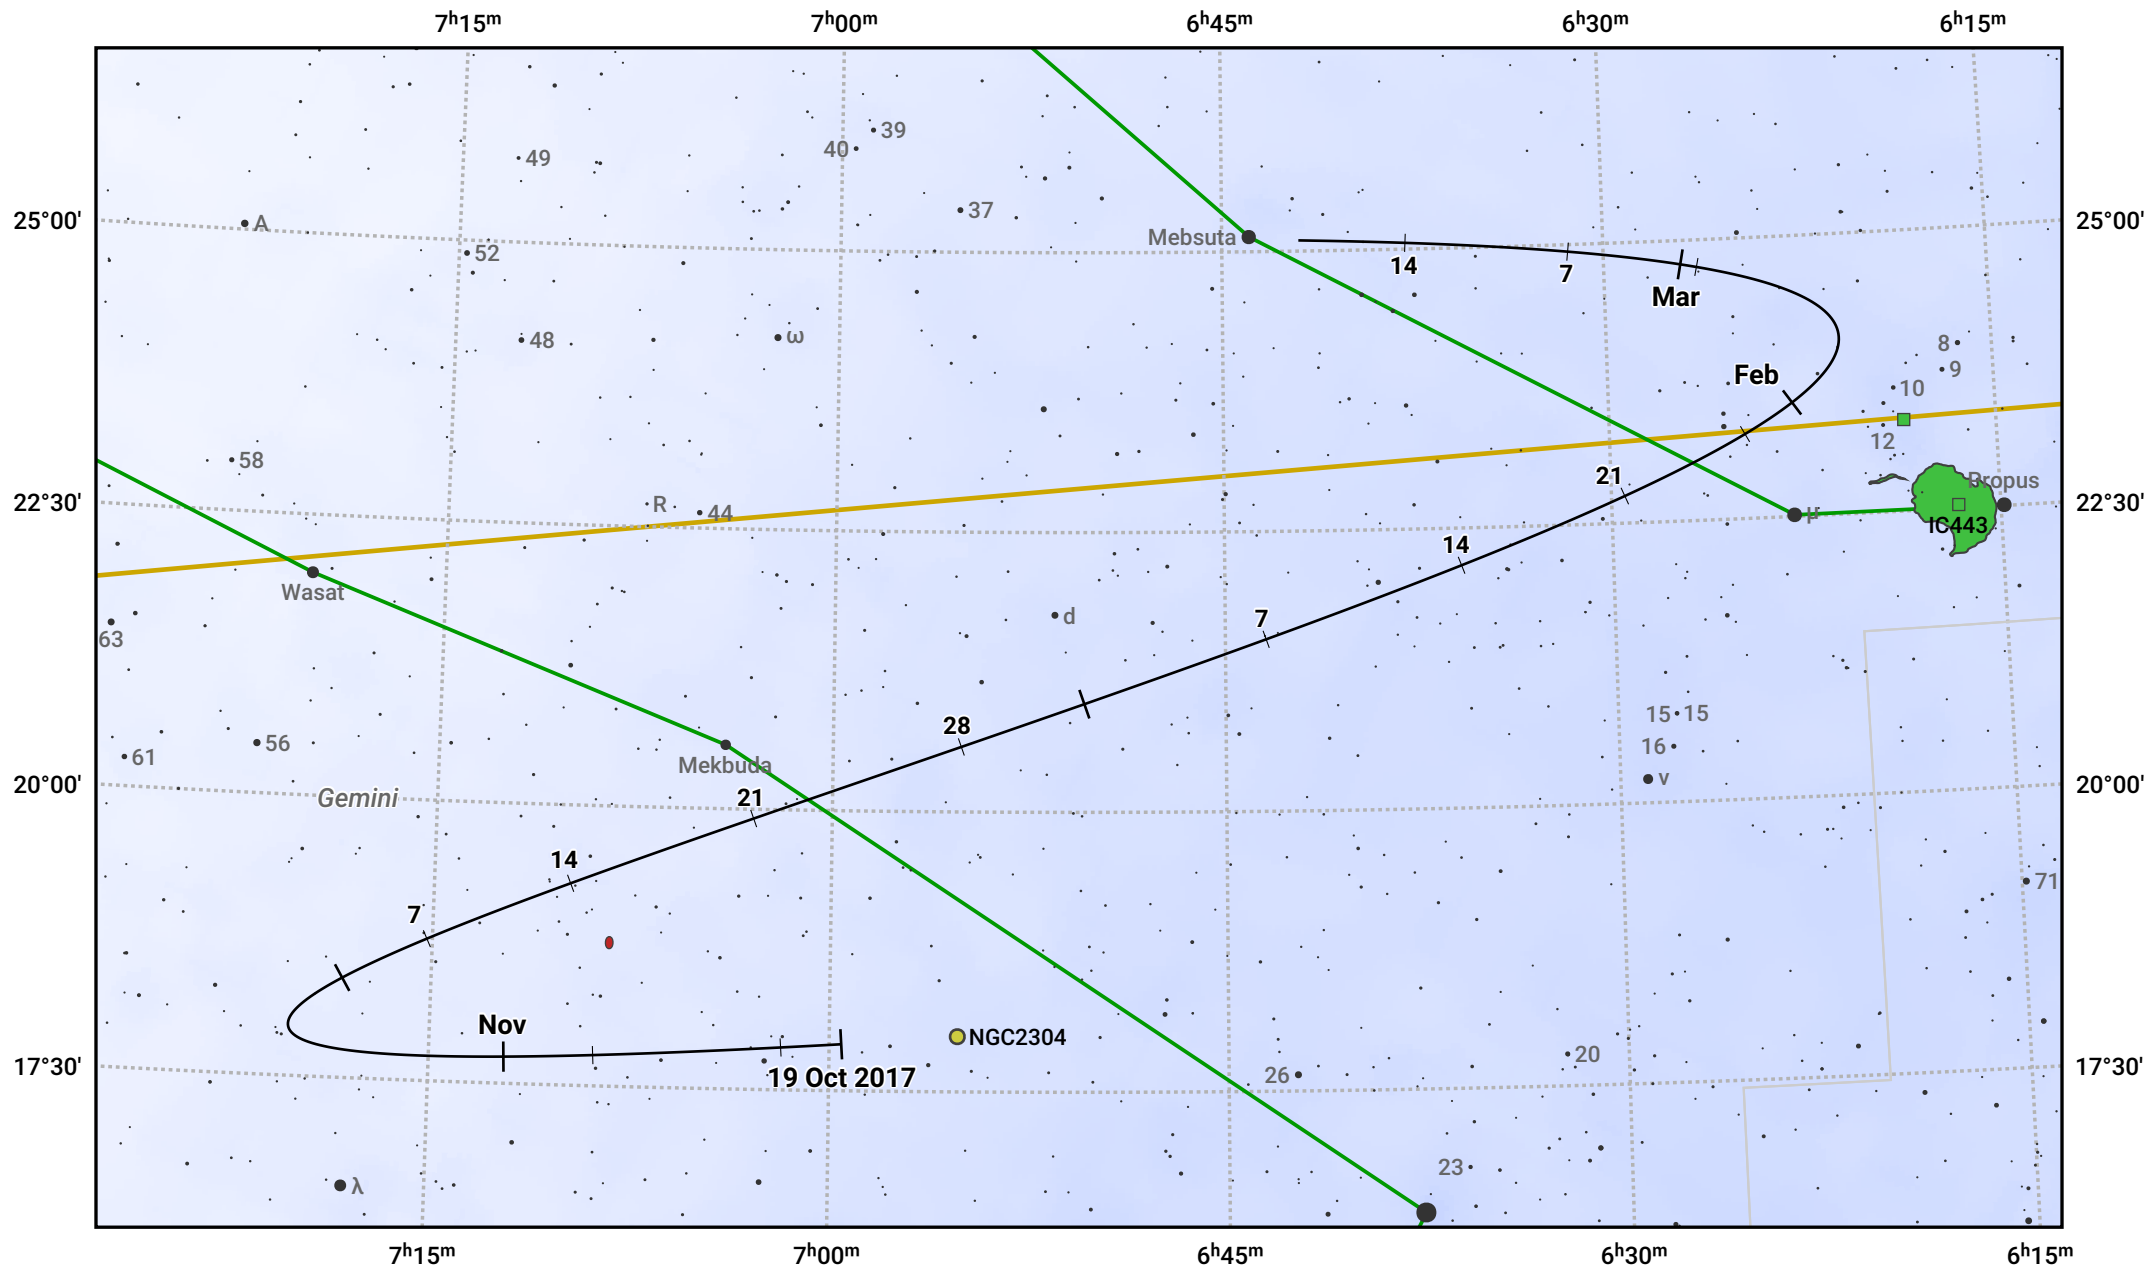

# The path of Asteroid 8 Flora around opposition on 2 Jan 2018

© Dominic Ford 2011–2024. Date markers placed at midnight UTC. Downloaded from <https://in-the-sky.org>

Magnitude scale: 9.0 8.0 7.0 6.0 5.0 4.0 3.0 2.0 1.0

— Ecliptic Plane

Galaxy Bright nebula Open cluster Globular cluster

Date	Mag	Phase
2017 Nov 1	9.9	94%
2017 Dec 1	9.2	97%
2017 Dec 6	9.1	98%
2018 Jan 1	8.3	100%
2018 Feb 1	9.4	98%
2018 Feb 24	10.1	96%
2018 Mar 1	10.2	95%