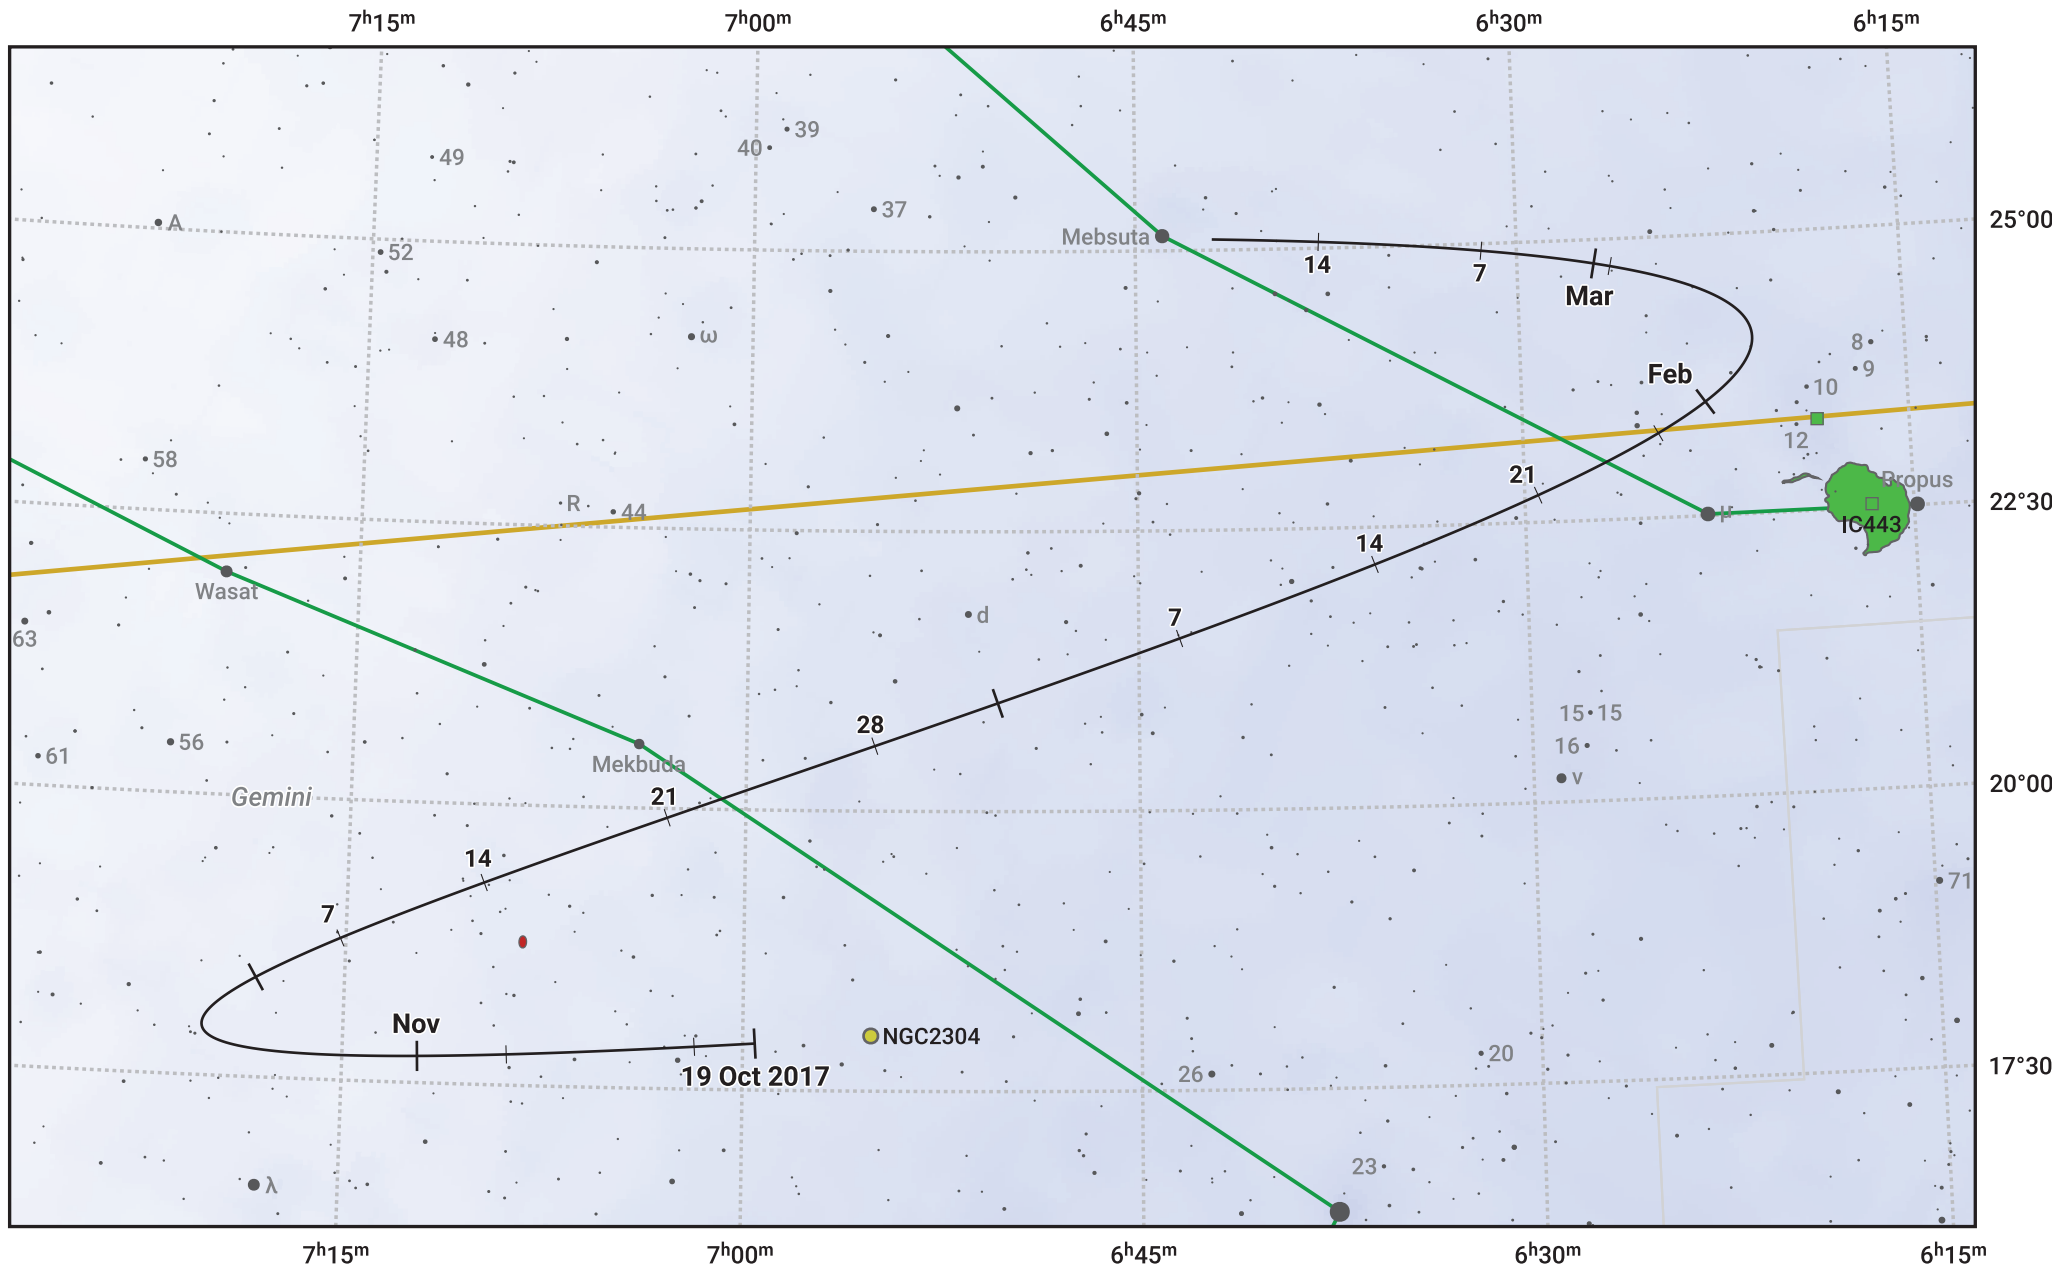

The path of Asteroid 8 Flora around opposition on 2 Jan 2018

© Dominic Ford 2011–2024. Date markers placed at midnight UTC. Downloaded from <https://in-the-sky.org>

Magnitude scale: 9.0 8.0 7.0 6.0 5.0 4.0 3.0 2.0 1.0

— Ecliptic Plane

Galaxy Bright nebula Open cluster Globular cluster

Date	Mag	Phase
2017 Nov 1	9.9	94%
2017 Dec 1	9.2	97%
2017 Dec 6	9.1	98%
2018 Jan 1	8.3	100%
2018 Feb 1	9.4	98%
2018 Feb 24	10.1	96%
2018 Mar 1	10.2	95%