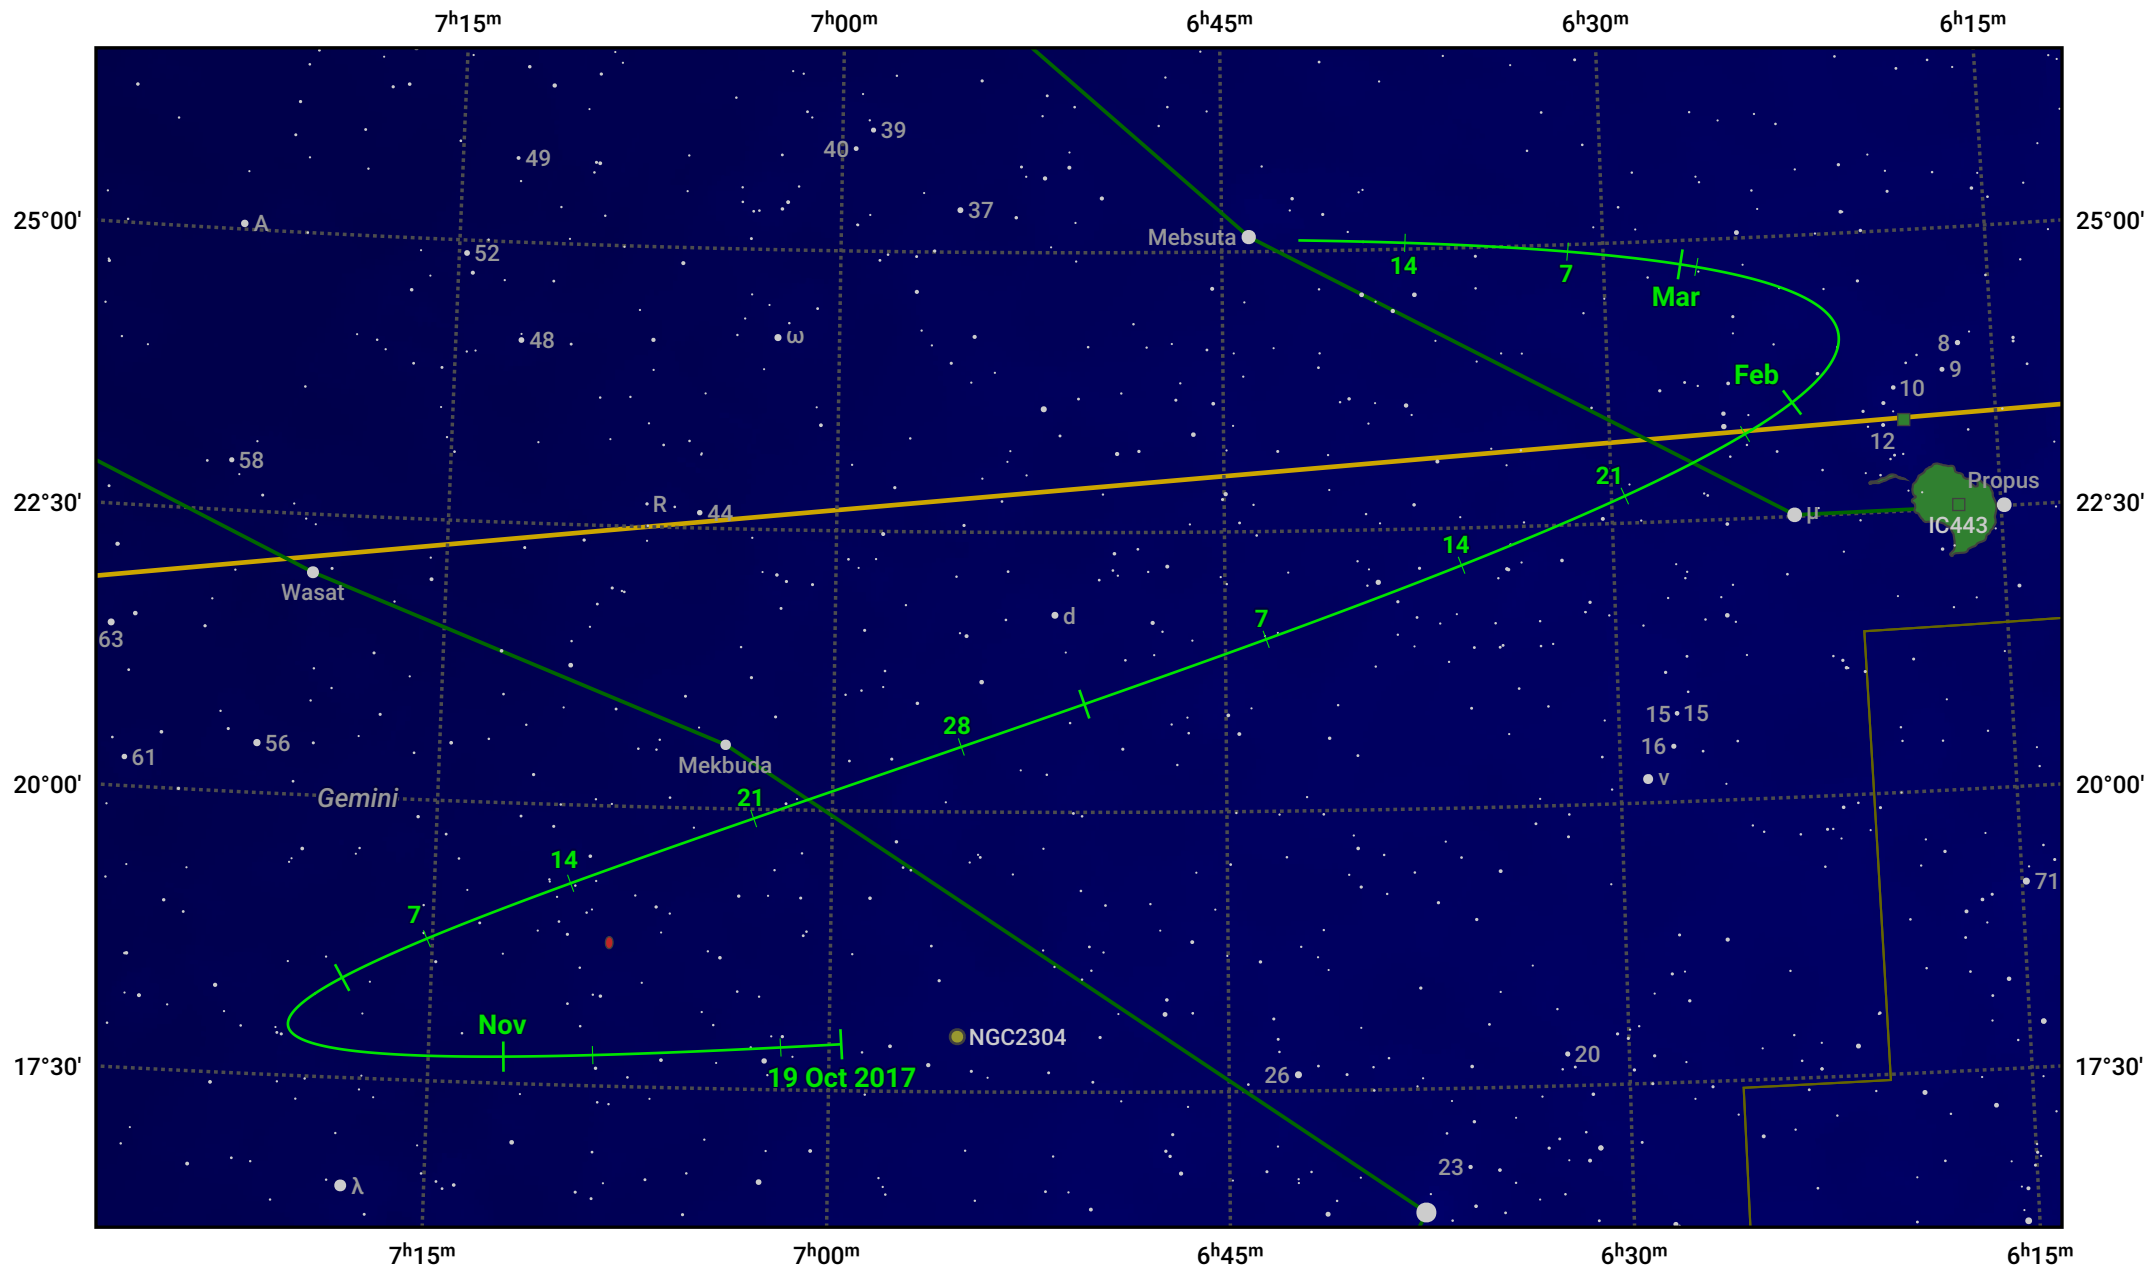

The path of Asteroid 8 Flora around opposition on 2 Jan 2018

© Dominic Ford 2011–2024. Date markers placed at midnight UTC. Downloaded from <https://in-the-sky.org>

Magnitude scale: 9.0 8.0 7.0 6.0 5.0 4.0 3.0 2.0 1.0

— Ecliptic Plane

Galaxy Bright nebula Open cluster Globular cluster

Date	Mag	Phase
2017 Nov 1	9.9	94%
2017 Dec 1	9.2	97%
2017 Dec 6	9.1	98%
2018 Jan 1	8.3	100%
2018 Feb 1	9.4	98%
2018 Feb 24	10.1	96%
2018 Mar 1	10.2	95%