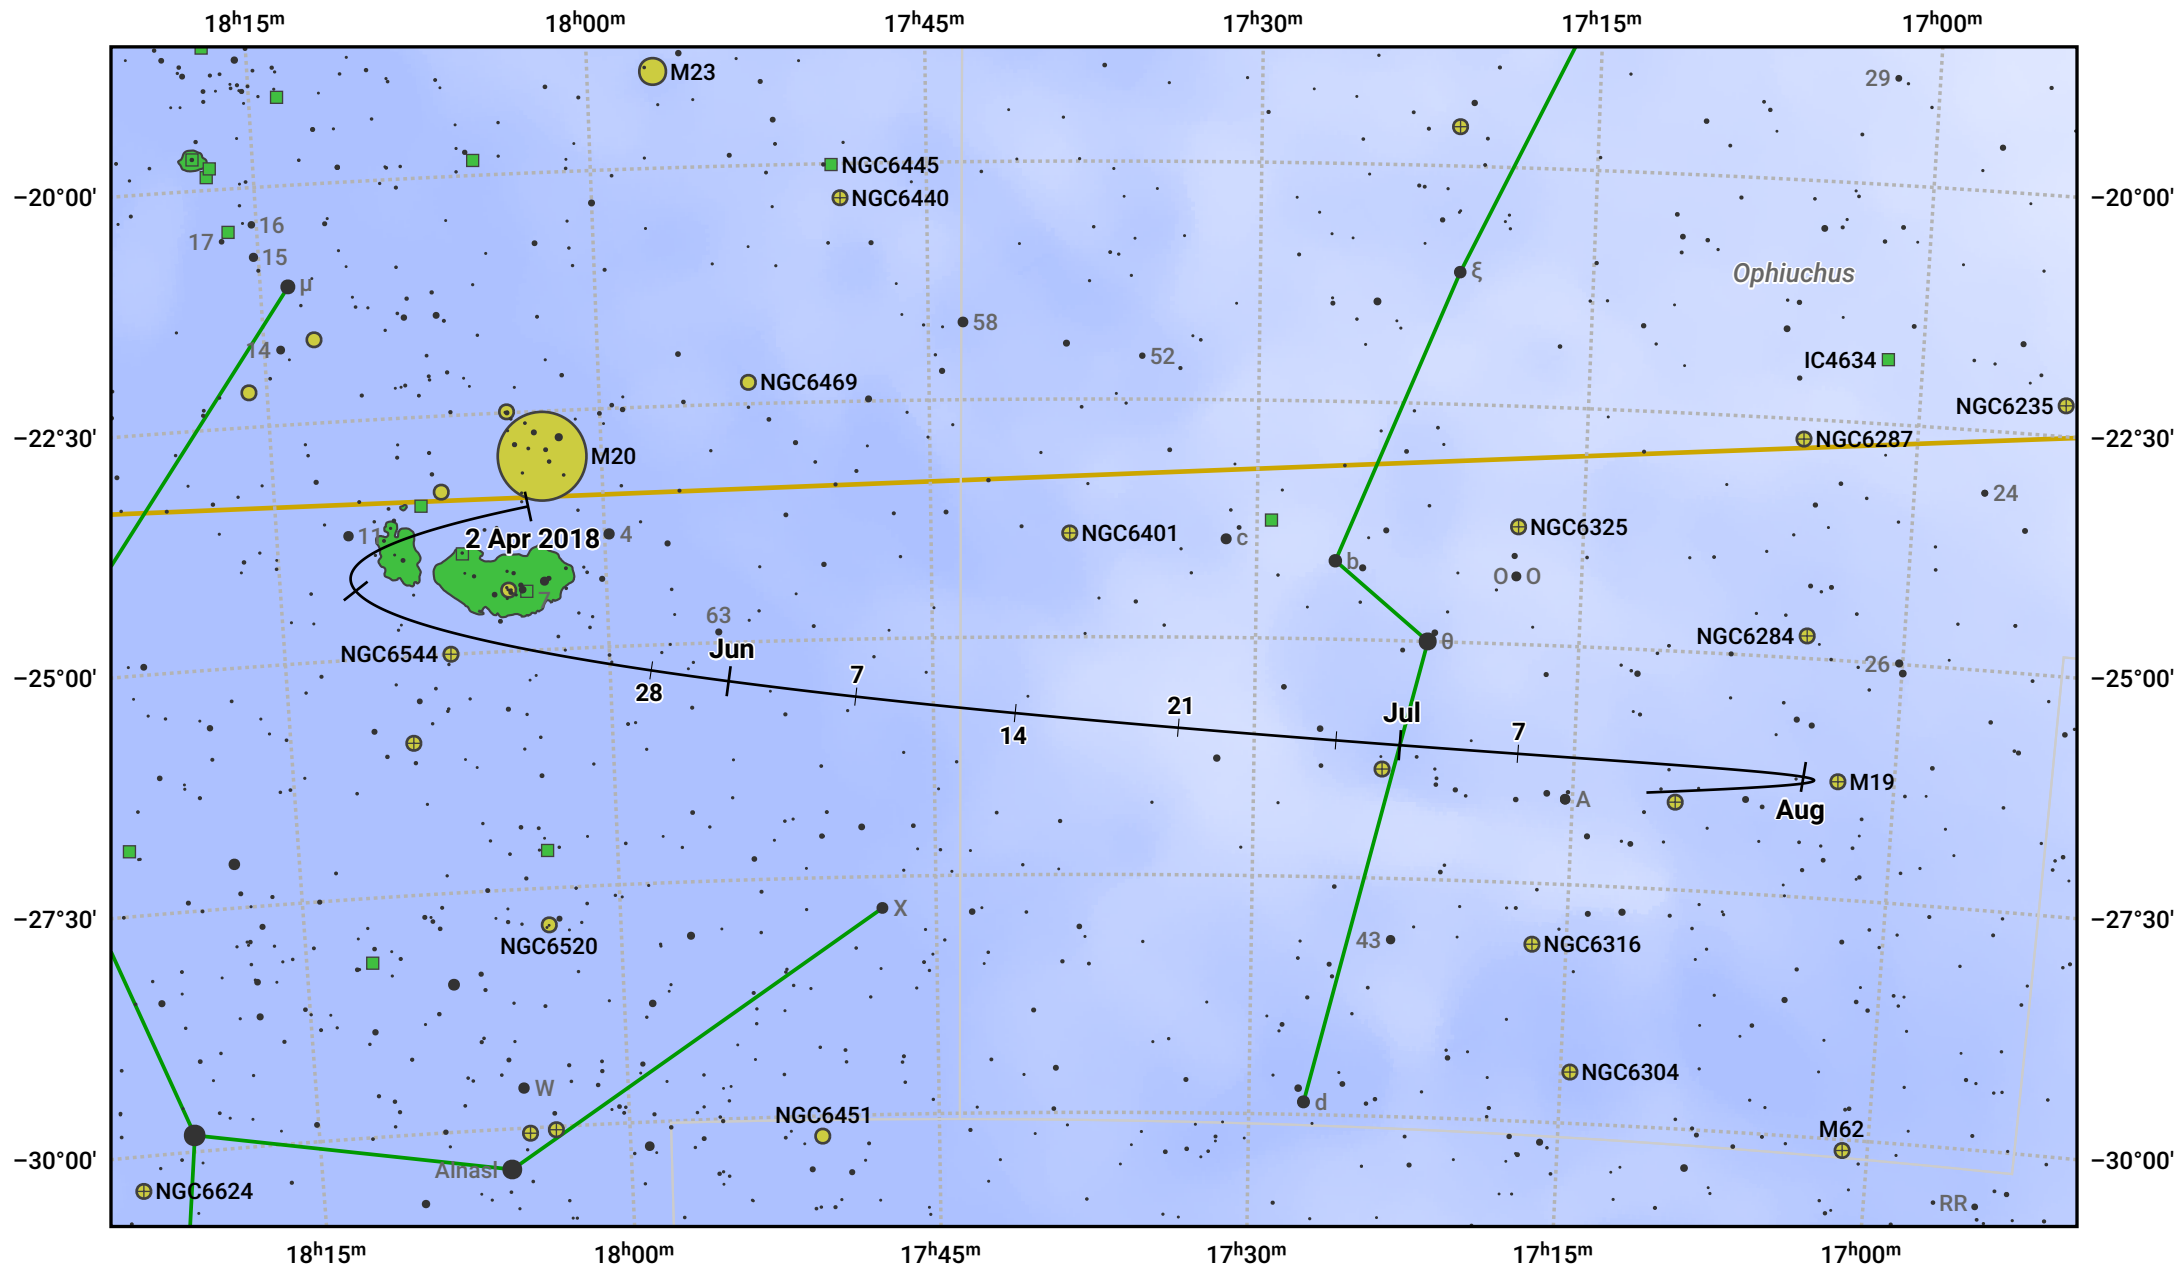

# The path of Asteroid 9 Metis around opposition on 16 Jun 2018

© Dominic Ford 2011–2024. Date markers placed at midnight UTC. Downloaded from <https://in-the-sky.org>

Magnitude scale: · 9.0 · 8.0 · 7.0 · 6.0 · 5.0 · 4.0 · 3.0 · 2.0

— Ecliptic Plane

● Galaxy    ■ Bright nebula    ● Open cluster    ⊕ Globular cluster

Date	Mag
2018 May 1	10.8
2018 May 25	10.3
2018 Jun 1	10.2
2018 Jul 1	10.1
2018 Aug 1	10.8