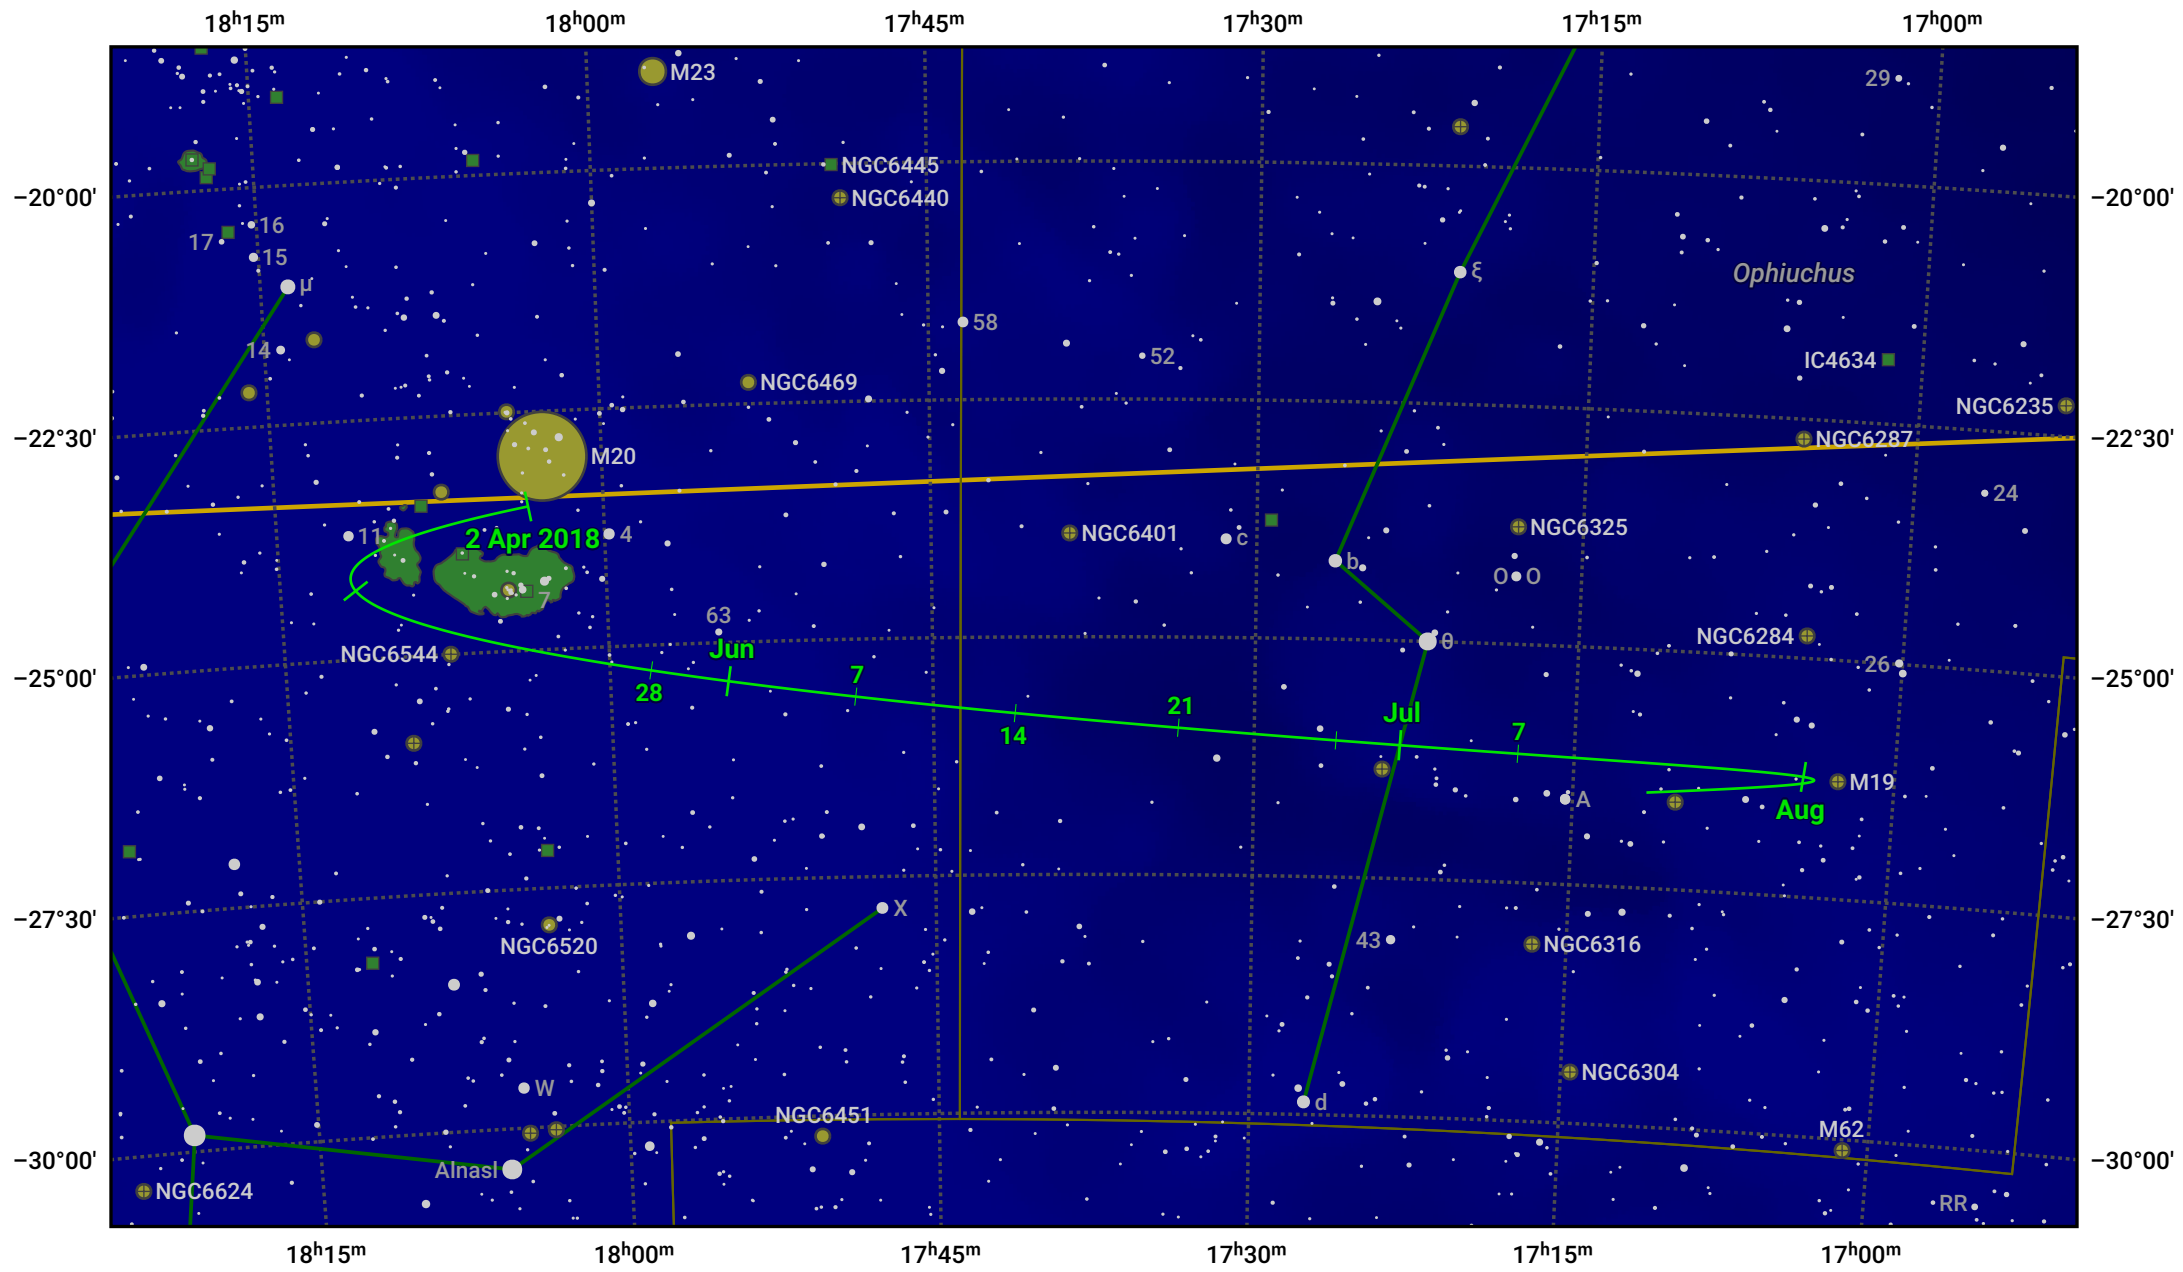

The path of Asteroid 9 Metis around opposition on 16 Jun 2018

© Dominic Ford 2011–2024. Date markers placed at midnight UTC. Downloaded from <https://in-the-sky.org>

Magnitude scale: · 9.0 · 8.0 · 7.0 · 6.0 · 5.0 · 4.0 · 3.0 · 2.0

— Ecliptic Plane

● Galaxy ■ Bright nebula ● Open cluster ● Globular cluster

Date	Mag
2018 May 1	10.8
2018 May 25	10.3
2018 Jun 1	10.2
2018 Jul 1	10.1
2018 Aug 1	10.8