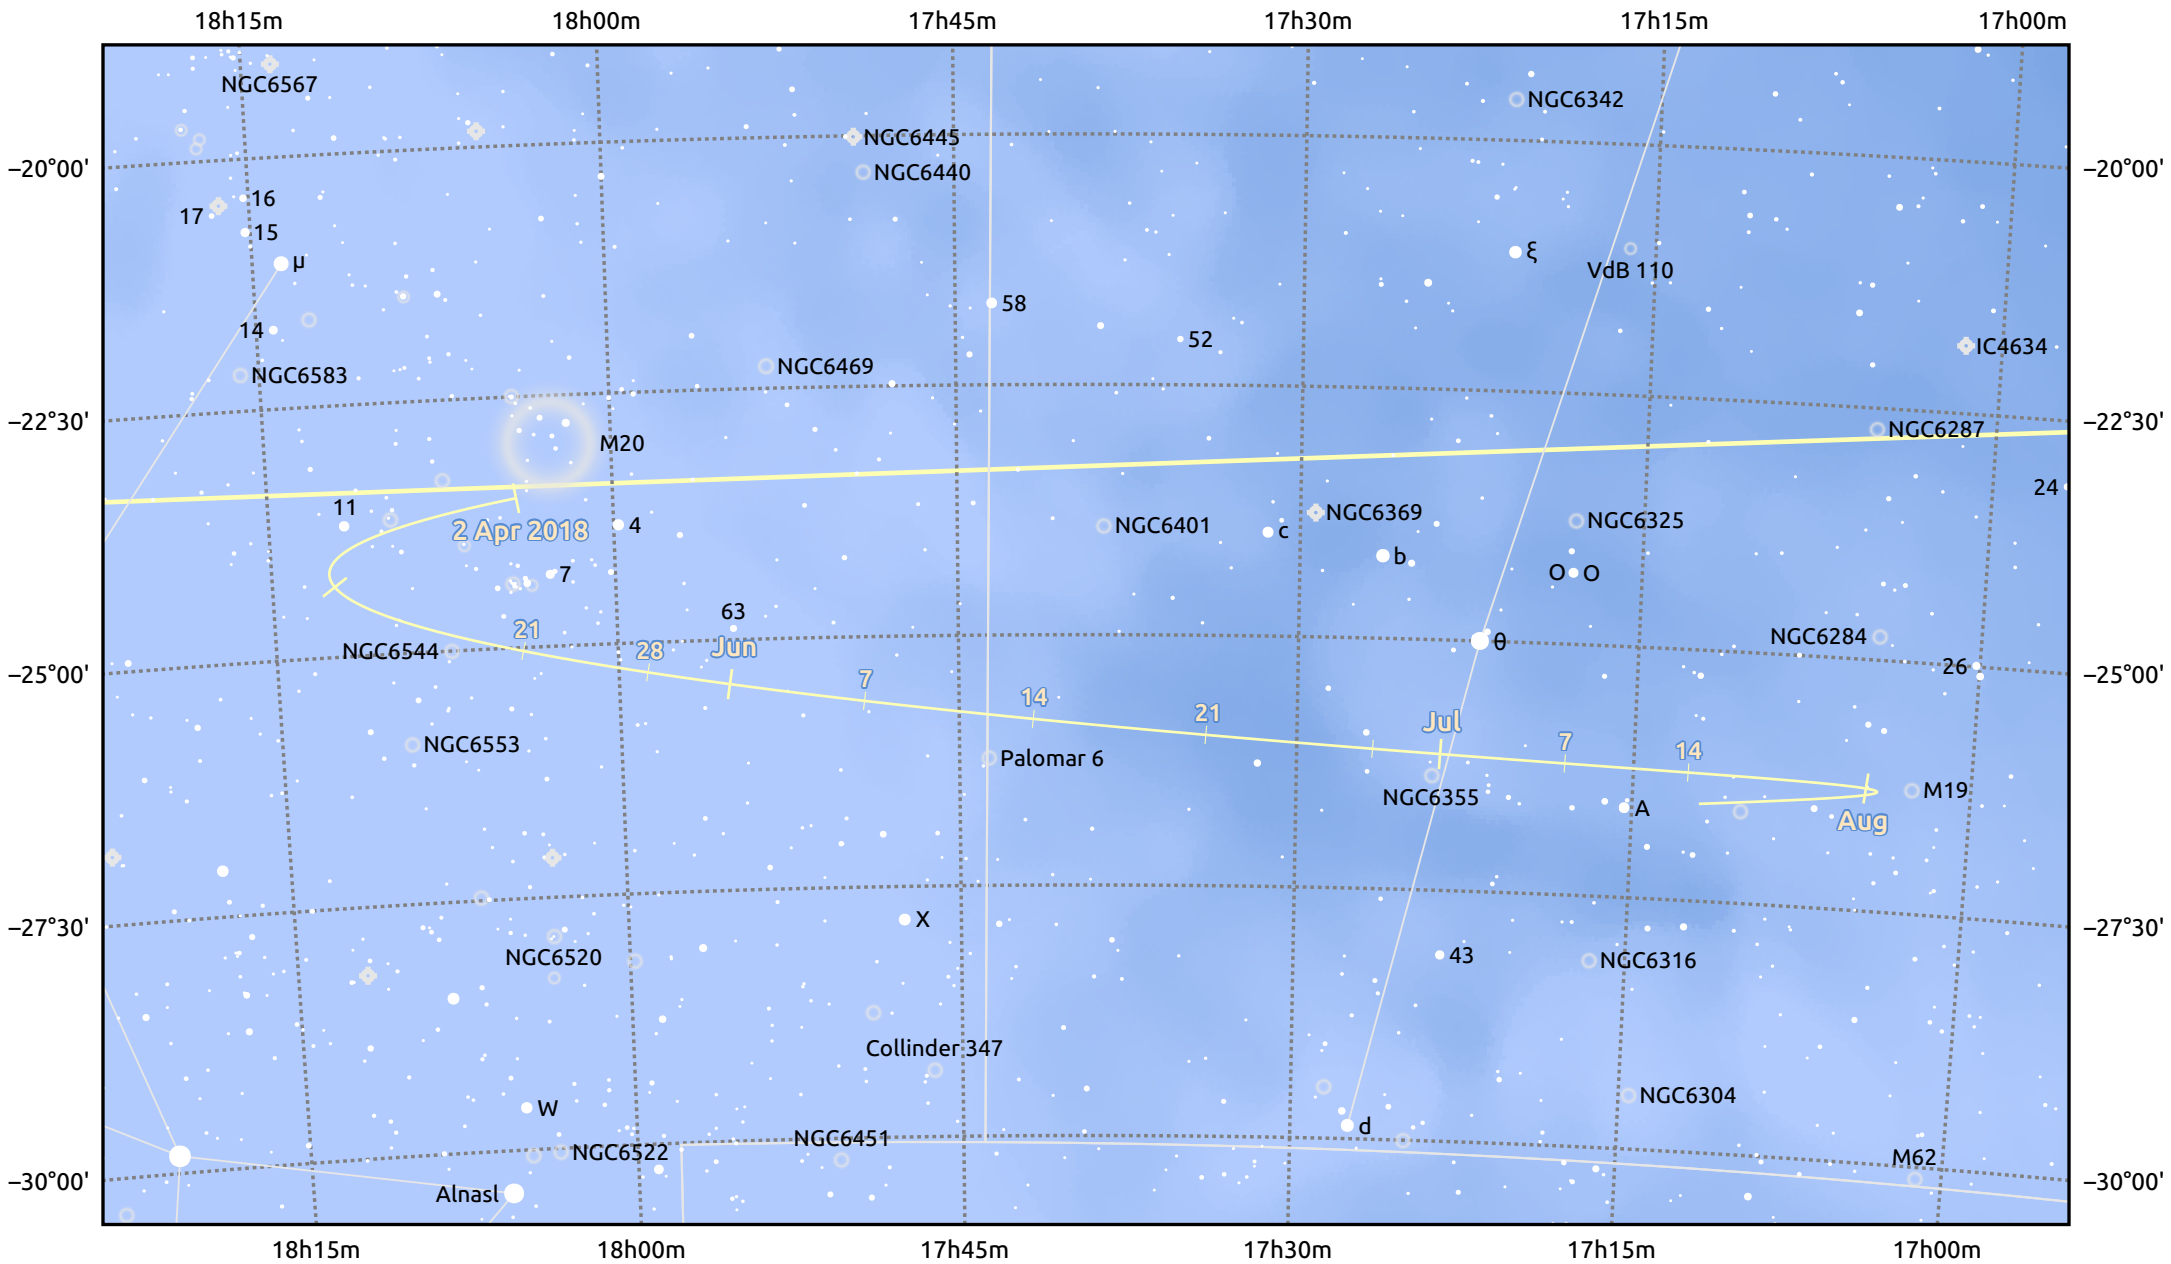

The path of Asteroid 9 Metis around opposition on 16 Jun 2018

© Dominic Ford 2011–2025. Date markers placed at midnight UTC. Downloaded from <https://in-the-sky.org>

Magnitude scale: 9.0 8.0 7.0 6.0 5.0 4.0 3.0 2.0

Ecliptic Plane

Galaxy Bright nebula Open cluster Globular cluster Planetary nebula

Date	Mag
2018 May 1	10.8
2018 May 25	10.3
2018 Jun 1	10.1
2018 Jul 1	10.1
2018 Aug 1	10.8