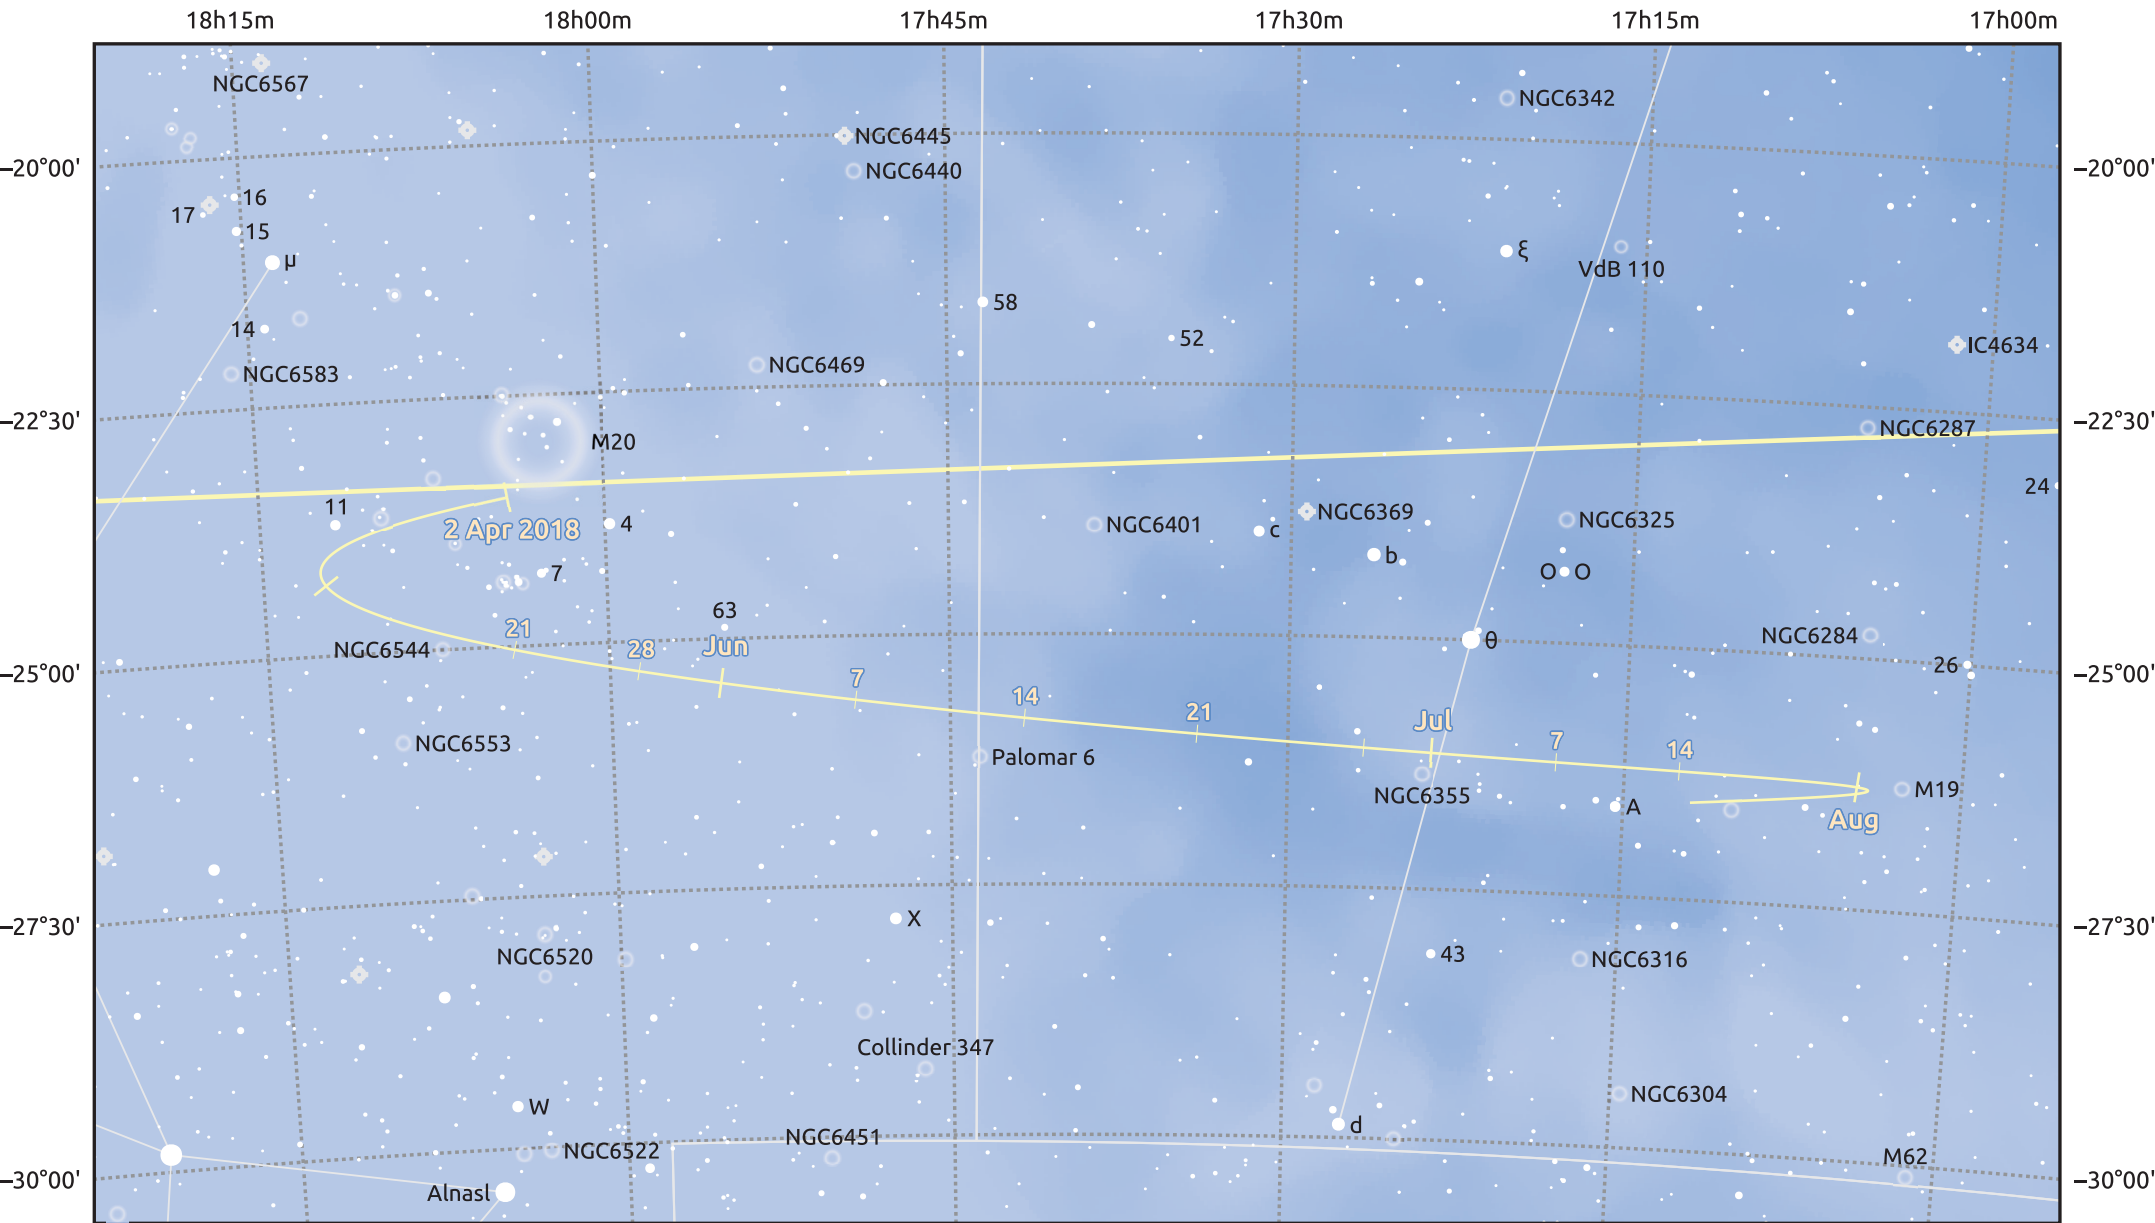

The path of Asteroid 9 Metis around opposition on 16 Jun 2018

© Dominic Ford 2011–2025. Date markers placed at midnight UTC. Downloaded from <https://in-the-sky.org>

Magnitude scale: ● 9.0 ● 8.0 ● 7.0 ● 6.0 ● 5.0 ● 4.0 ● 3.0 ● 2.0

— Ecliptic Plane

Galaxy Bright nebula Open cluster Globular cluster Planetary nebula

Date	Mag
2018 May 1	10.8
2018 May 25	10.3
2018 Jun 1	10.1
2018 Jul 1	10.1
2018 Aug 1	10.8