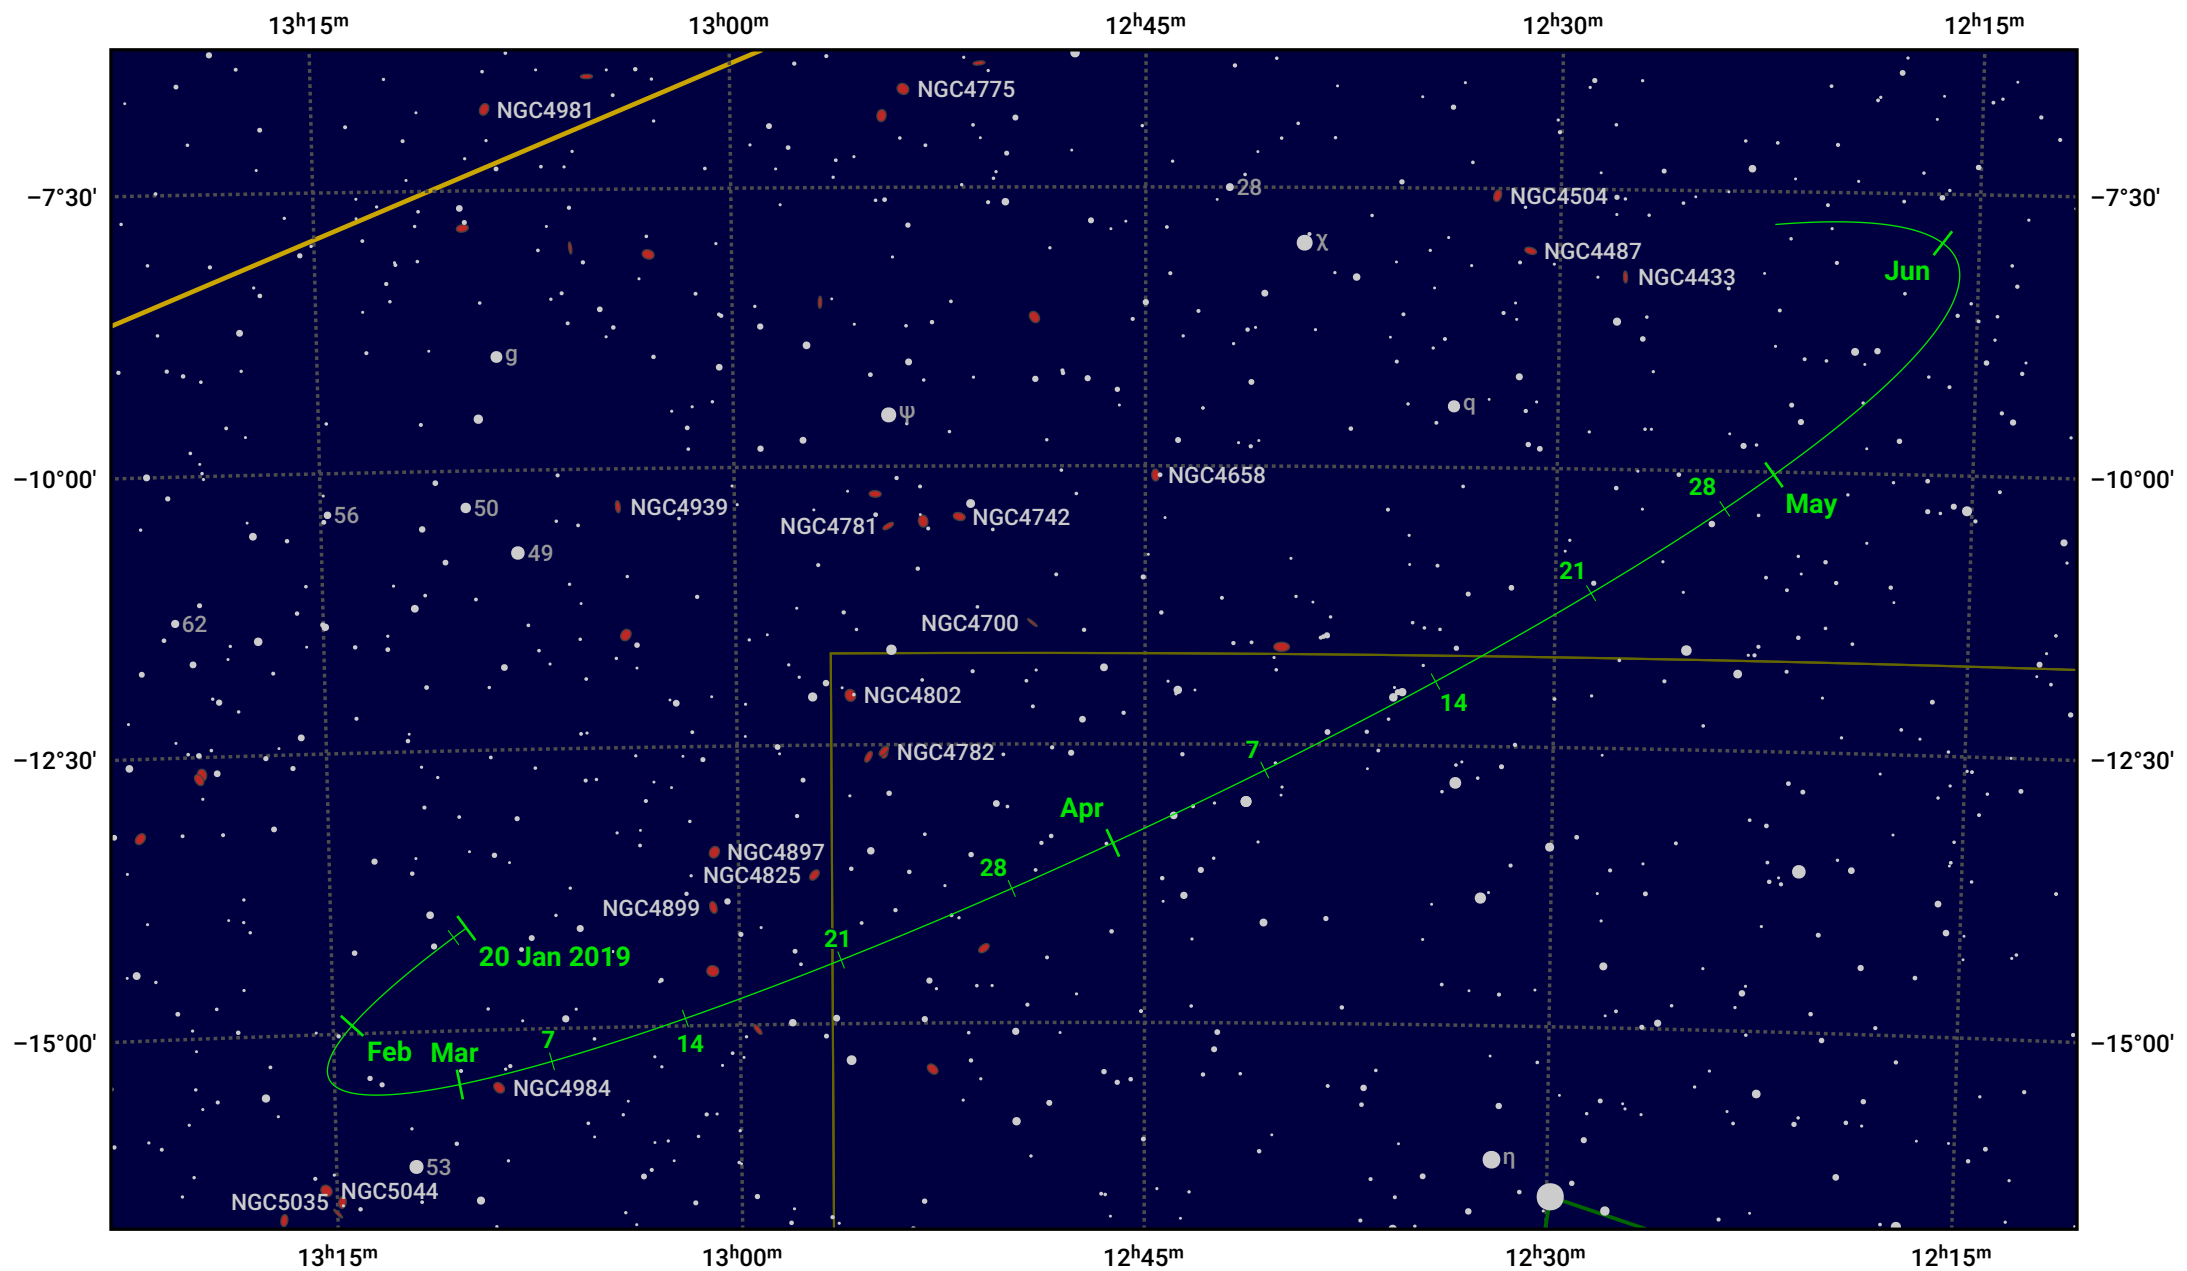

# The path of Asteroid 7 Iris around opposition on 5 Apr 2019

© Dominic Ford 2011–2024. Date markers placed at midnight UTC. Downloaded from <https://in-the-sky.org>

Magnitude scale: 10.0 9.0 8.0 7.0 6.0 5.0 4.0 3.0 2.0

— Ecliptic Plane

Galaxy Bright nebula Open cluster Globular cluster

Date	Mag
2019 Feb 1	10.6
2019 Mar 1	10.1
2019 Mar 22	9.7
2019 Apr 1	9.5
2019 May 1	10.0
2019 Jun 1	10.7
2019 Jun 3	10.7